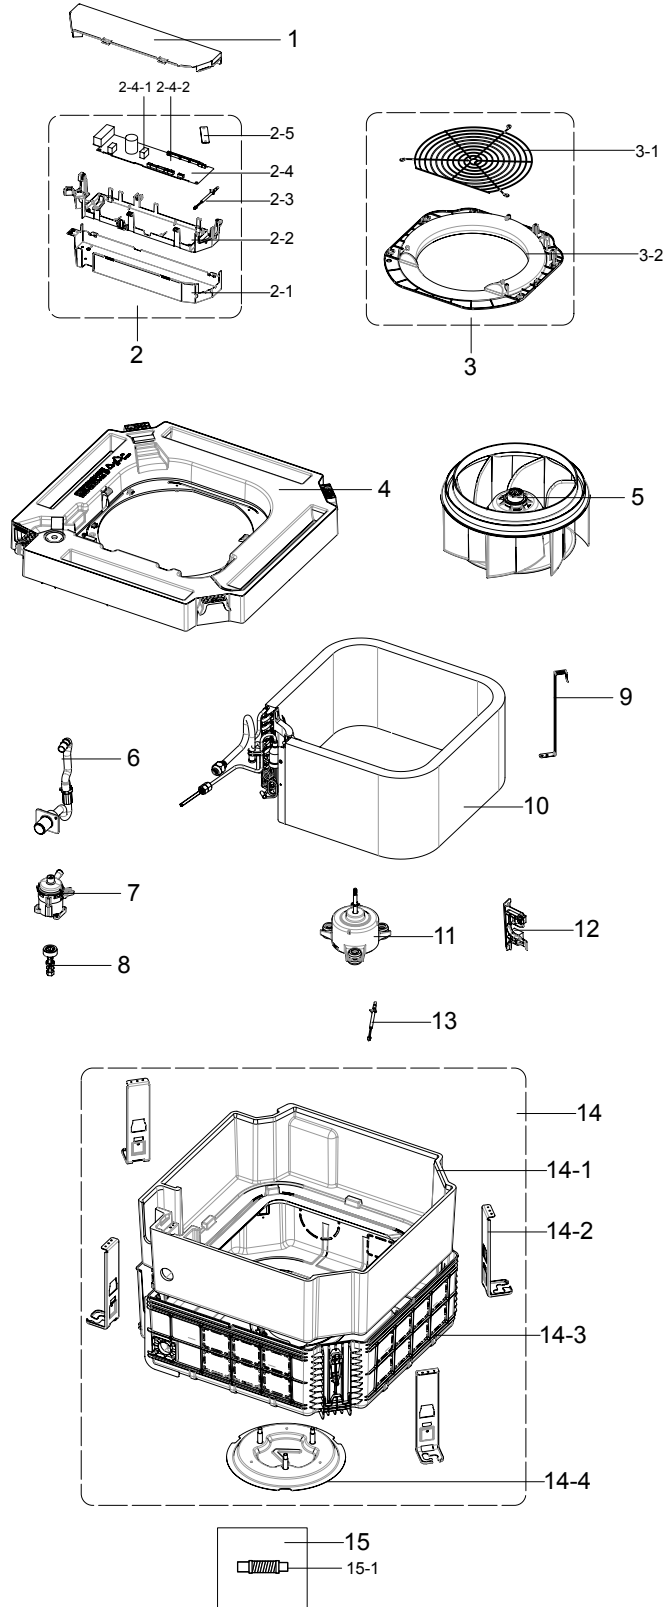

# Exploded Views and Parts List

## ◆Parts List(AC026FBNDEH)

No.	Code No.	Description	Specification	Q'TY	SA/SNA
1	DB90-07026A	ASSY COVER CONTROL	GLOBAL-MINI 4WAY,SSEC	1	SA
2	DB93-13124A	ASSY CONTROL IN	GLOBAL-MINI 4WAY,SSEC	1	SNA
2-1	DB61-05328A	PLATE-CASE CONTROL	GLOBAL-MINI-4WAY,GI-SGCC,0.5,85,347,50,SSEC	1	SNA
2-2	DB61-05320A	CASE-CONTROL IN	GLOBAL-MINI-4WAY,ABS,2,81.8,349.6,nature,SSEC	1	SA
2-3	DB95-05009A	ASSY THERMISTOR IN-ROOM	ACN052NDEHA/ER,103HW	1	SA
2-4	DB93-13396A	ASSY PBA-MAIN IN	MINI 4-WAY	1	SA
2-4-1	DB93-13345A	ASSY PCB SUB-EEPROM	MINI 4WAY	1	SA
2-4-2	DB93-13056A	ASSY PCB MAIN-IN	MINI 4WAY	1	SA
2-5	DB61-05325A	BRACKET-CONTOL IN	GLOBAL-MINI-4WAY,GI-SGCC,1.6,15.4,59.4,SSEC	1	SNA
3	DB90-07027A	ASSY CASE-BELL MOUTH	GLOBAL-MINI 4WAY,SSEC	1	SA
3-1	DB63-03253A	GUARD-SAFETY	GLOBAL-MINI 4WAY,HSWR,SSEC	1	SNA
3-2	DB61-05319A	CASE-BELL MOUTH	GLOBAL-MINI-4WAY,HIPS,2,332,342,INNER GRAY,SSEC	1	SNA
4	DB91-01417A	ASSY DRAIN PAN	GLOBAL-MINI 4WAY,SSEC	1	SA
5	DB94-03385A	ASSY FAN-TURBO	MINI 4WAY CST,SSEC	1	SA
6	DB94-03495A	ASSY DRAIN-SOCKET	GLOBAL-MINI 4WAY,SSEC	1	SA
7	DB67-01270A	DRAIN-PUMP	SDP-DCS,PBT,BLACK,DC MOTOR	1	SA
8	DB95-04462C	ASSY SENSOR FLOAT	GLOBAL MINI 4WAY,LENGTH	1	SA
9	DB61-05322A	HOLDER-EVAP	GLOBAL-MINI-4WAY,STAINLESS-STS430,T0.6,13,210.6,SSEC	1	SNA
10	DB96-17553A	ASSY EVAP UNIT	ACN052NDEHA/EU,MINI 4WAY	1	SA
11	DB31-00578C	MOTOR FAN	FMC6531SSJ,65[W]	1	SA
12	DB90-07024A	ASSY COVER-PIPE	GLOBAL-MINI 4WAY,SSEC	1	SA
13	DB95-05011A	ASSY THERMISTOR IN-EVA IN OUT	ACN052NDEHA/ER,103HW, 10Kohm±3%, 3435K±1%	1	SA
14	DB90-07025A	ASSY CABI IN	GLOBAL-MINI 4WAY,SSEC	1	SA
14-1	DB69-02809A	CUSHION-CABI	GLOBAL-MINI-4WAY,EPS,562,562,173,SSEC	1	SNA
14-2	DB61-05326A	PLATE-HANGER	GLOBAL-MINI-4WAY,GI-SGCC,1.6,50,207.5,SSEC	4	SA
14-3	DB61-05317A	CASE-CABI IN	GLOBAL-MINI-4WAY,PP,2,570.8,570.8,NTR,SSEC	1	SNA
14-4	DB90-07260A	ASSY BRACKET-MOTOR	Globa 4Way,SSEC CAC	1	SA
15	DB97-21197A	ASSY ACCESSORY-HOSE	CH140EAMC,SSEC	1	SNA
15-1	DB94-03287A	ASSY DRAIN-HOSE JOINT	CH140EAMC,SSEC	1	SA