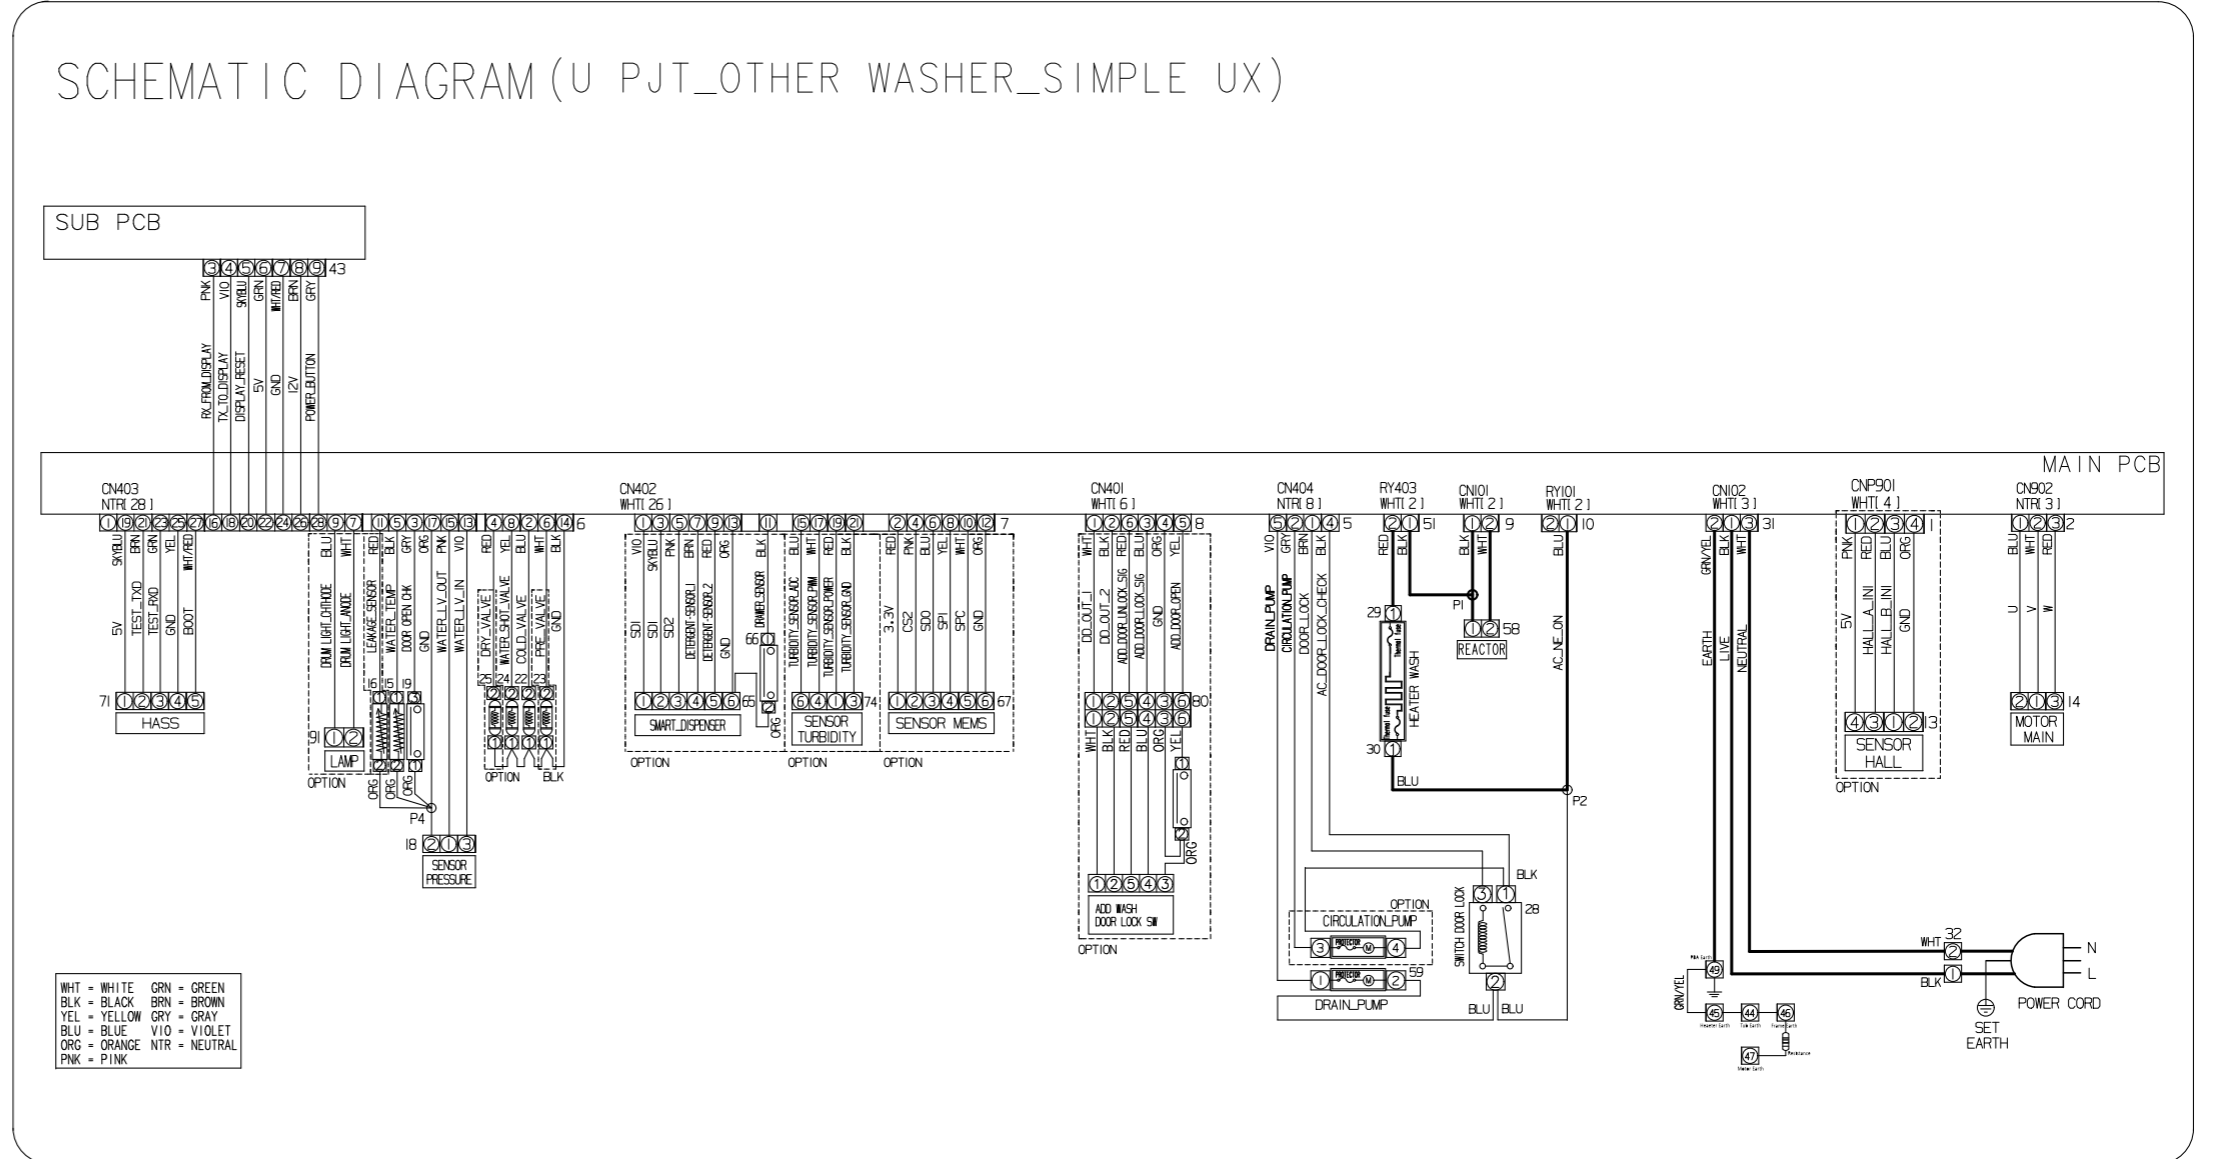

6. WIRING DIAGRAM

6-1. WIRING DIAGRAM (SIMPLE)

► This Document can not be used without Samsung's authorization.

REFERENCE INFORMATION

BLK	BLACK
BLU	BLUE
GRN	GREEN
GRY	GRAY
NTR	NATURAL
ORG	ORANGE
PNK	PINK
RED	RED
SKYBLU	SKYBLUE
VIO	VIOLET
WHT	WHITE
YEL	YELLOW

6-2. WIRING DIAGRAM (LED)

► This Document can not be used without Samsung's authorization.

REFERENCE INFORMATION

BLK	BLACK
BLU	BLUE
GRN	GREEN
GRY	GRAY
NTR	NATURAL
ORG	ORANGE
PNK	PINK
RED	RED
SKYBLU	SKYBLUE
VIO	VIOLET
WHT	WHITE
YEL	YELLOW