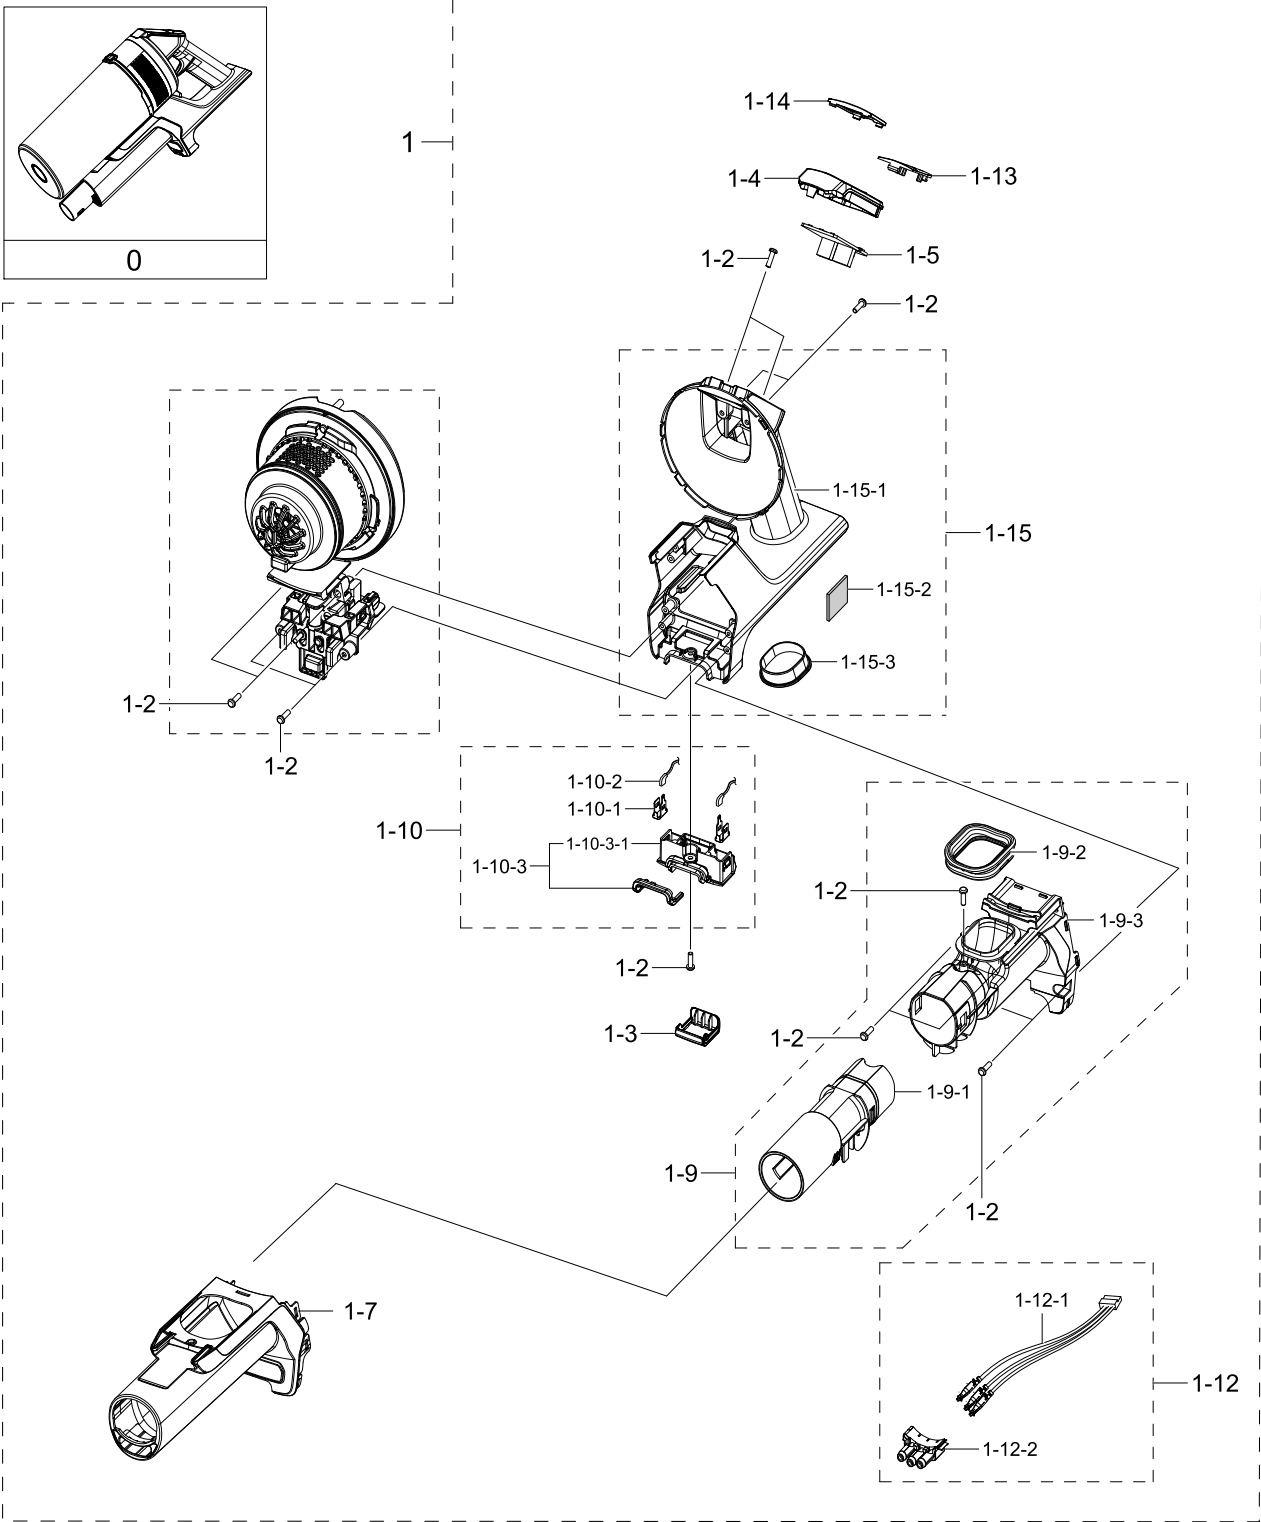

# 2. Assy Handle

Assy Handle

Exploded View

**Parts List**

No.	Lvl.	Loc.	Material Code	Description & Specification	SNA	Qty.
0	1		DJ97-03124C	ASSY HANDY; VS6700,ASSY HANDY,BLACK CHROM	SNA	1
1	2	RB001	DJ97-03327F	ASSY BODY; VS6700A,BLK CHROMETAL SOLID,HE	SNA	1
1-2	3	RV005	6003-000159	SCREW-TAPTYPE; SWRCH18A,ZPC(BLK),L10,M3,P	SA	14
1-3	3		DJ64-01350E	BUTTON PUSH; VS6700,PC,V-2,BLACK CHROMETA	SNA	1
1-4	3	RB042	DJ97-02680C	ASSY PANEL CONTROL; VS6700A/VS7500B,BLACK	SA	1
1-5	3		DJ92-00217A	ASSY PBA MODULE; ON/OFF CONTROL,VS6700AL,	SA	1
1-7	3		DJ61-02553M	FRAME FRONT; VS6700A/VS7500B,ABS,BLACK CH	SA	1
1-9	3	RB033	DJ97-02643A	ASSY DUCT INLET; VS9000RL	SA	1
1-9-1	4		DJ62-00459A	PIPE CONNECTOR; VS9000RL,PC,ID30,OD33.8,G	SNA	1
1-9-2	4		DJ63-01653A	GASKET DUCT; VS9000NL,TPV,TPV-45VSH-45A,T	SA	1
1-9-3	4		DJ67-00832A	DUCT INLET; VS9000NL,PC+ABS,-,-,HI-1050,E	SNA	1
1-10	3		DJ97-02644F	ASSY HOLDER; VS7500B,BLACK CHROMETAL SOLI	SA	1
1-10-1	4		DJ37-00016A	TERMINAL; C2680,T0.5	SNA	2
1-10-2	4		DJ39-00284A	WIRE HARNESS-TERMINAL; 1P,CHARGER,UL3398,	SNA	2
1-10-3	4		DJ63-01654E	CUSHION ETC; VS7500B,TPE,-,W31.4,L9.5,OR3	SNA	1
1-10-3-1	5		DJ61-02558E	HOLDER ETC; VS7500B,PC,-,L25.3,BLACK CHRO	SNA	1
1-12	3		DJ97-02671A	ASSY HOLDER; VS9000RL,PIPE-HANDY	SA	1
1-12-1	4		DJ39-00293A	WIRE HARNESS-TERMINAL; 3P,Pipe,UL3398,#22	SNA	1
1-12-2	4		DJ61-02555A	HOLDER TERMINAL; VS9000RL,PC,L25.5,EBONY	SA	1
1-13	3		DJ64-01481A	BUTTON CONTROL; VS9000RL,ABS,-,EBONY BLAC	SNA	1
1-14	3		DJ64-01482A	WINDOW DISPLAY; VS9000RL,ABS,-,HG-0760GP,	SNA	1
1-15	3	RB034	DJ97-02794D	ASSY FRAME; VS6700,COTTA BLACK	SA	1
1-15-1	4		DJ61-02617D	FRAME; VS6700,PC,COTTA BLACK,-,W,M3020P	SA	1
1-15-2	4		DJ63-01680A	FILTER SAFETY; VS9000RL,T5,W30,L40,EBONY	SA	1
1-15-3	4		DJ67-00831D	CAP ETC; VS6700,PC+ABS,HB,HI-1050,COTTA B	SNA	1