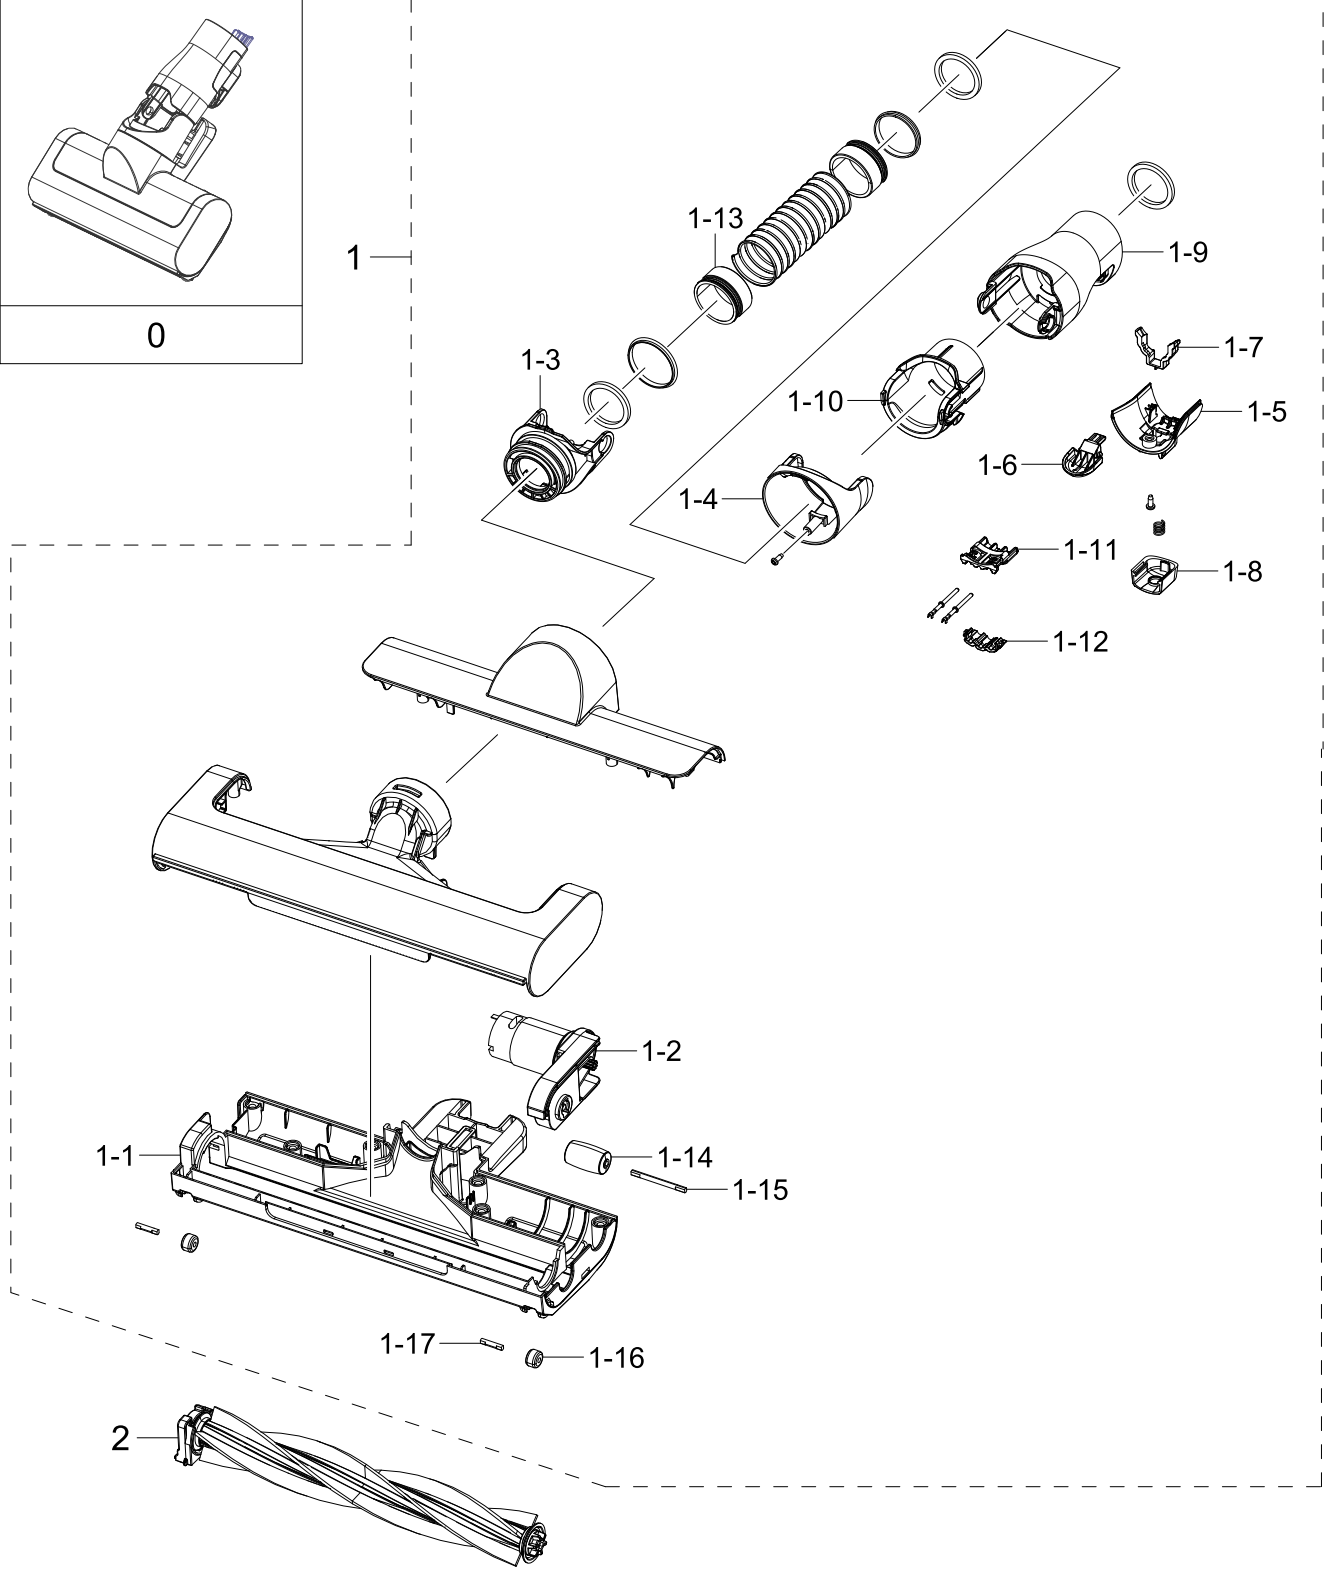

10.Jet Fit Brush

Jet Fit Brush

Exploded View

Parts List

No.	Lvl.	Loc.	Material Code	Description & Specification	SNA	Qty.
0	2		DJ97-03121D	ASSY BRUSH; VS6700,CARPET BRUSH,BLK CHROM	SA	1
1	3		DJ97-03141B	ASSY BODY BRUSH; VS6700,BLK CHROMETAL SOL	SNA	1
1-1	4	RB001	DJ97-03139B	ASSY BODY; VS6700,BLK CHROMETAL SOLID	SNA	1
1-2	4		DJ94-01038A	ASSY MOTOR PARTS; VS6700,SRC-395SMP-2183-	SNA	1
1-3	4		DJ60-00067B	CONNECTOR BRUSH; PC,VS6700,BLACK CHROMETA	SNA	1
1-4	4		DJ63-01862B	COVER CONNECTOR; VS6700,PC,-,V-2,BLACK CH	SNA	1
1-5	4		DJ63-01662F	COVER HOLDER; VS9500AL,PC,BLACK CHROMETAL	SNA	1
1-6	4		DJ64-01348L	KNOB PIPE; VS9500AL,PC,-,BLACK CHROMETAL	SA	1
1-7	4		DJ66-00823A	LEVER RELEASE; VS9000NL,PC,-,3022R,GRAY T	SNA	1
1-8	4		DJ67-00828L	CAP KNOB; VS9500AL,PC,SA-1220,BLACK CHROM	SNA	1
1-9	4		DJ62-00460F	PIPE CONNECTOR; VS9500AL,PC,BLACK CHROMET	SNA	1
1-10	4		DJ61-02565F	HOLDER ETC; VS9500AL,PC,L76.3,BLACK CHROM	SNA	1
1-11	4		DJ61-02551A	HOLDER TERMINAL; VS9000NL,PC,L30,EBONY BL	SNA	1
1-12	4	RA051	DJ63-01651A	COVER TERMINAL; VS9000NL,PC,V-0,EBONY BLA	SNA	1
1-13	4		DJ60-00056A	CONNECTOR HOSE; PP,VS9000RL,BLACK,-,-,S	SNA	1
1-14	4		DJ66-00914A	ROLLER; VS6700,PVC,OD15,BLACK,POM Insert	SNA	1
1-15	4		DJ66-00912A	SHAFT ROLLER; VS6700,MSWR,L35.5,OD3,T3	SNA	1
1-16	4		DJ66-00911A	ROLLER; VS6700,NBR,OD10,BLACK	SNA	2
1-17	4		DJ66-00913A	SHAFT ROLLER; VS6700,MSWR,L14,OD3,T3	SNA	2
2	3		DJ97-03140B	ASSY DRUM BRUSH; VS6700,L234.4,BLACK,BLAC	SA	1