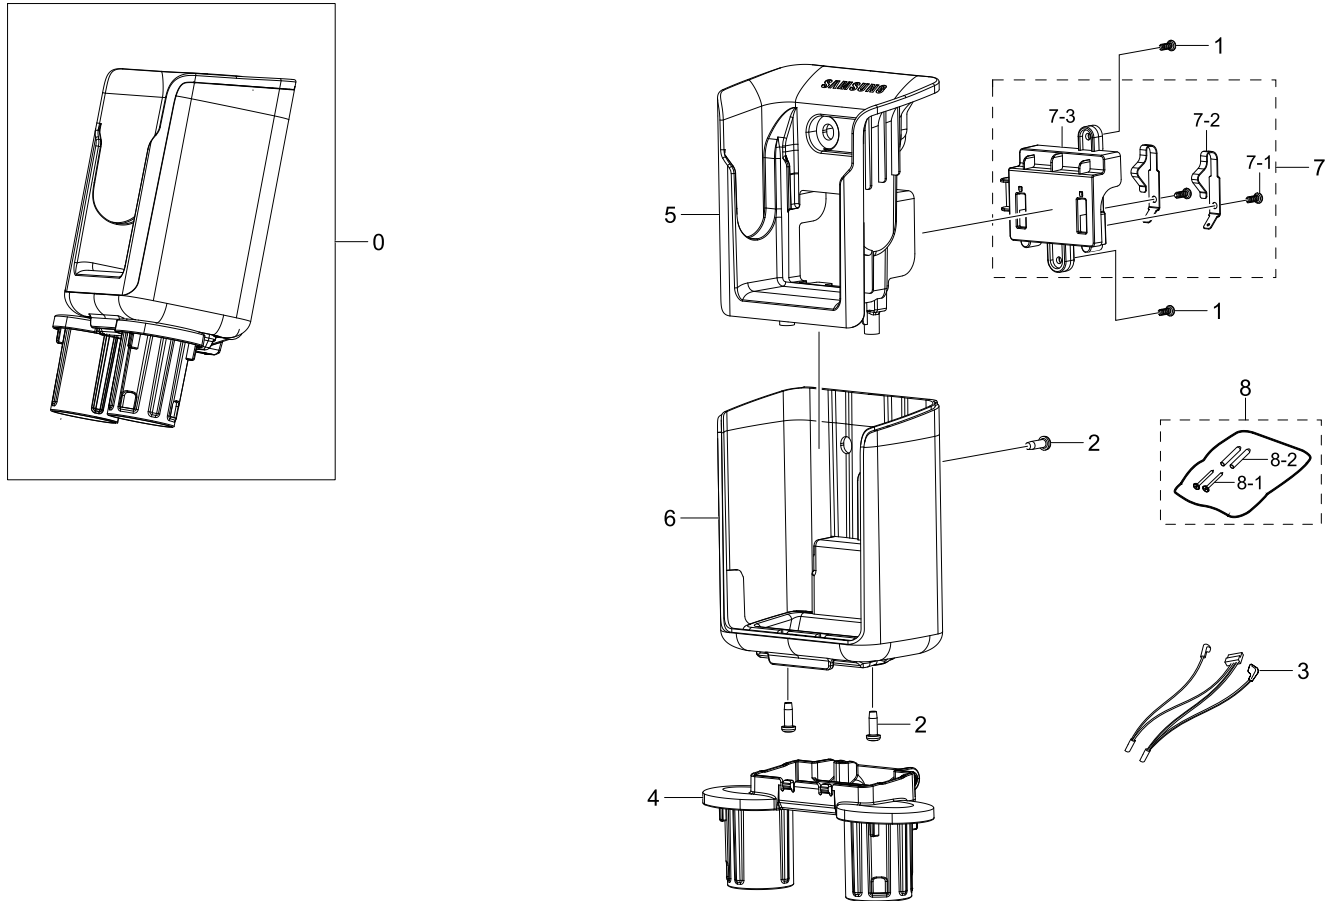

7. Assy Charger

Assy Charger

Exploded View

Parts List

No.	Lvl.	Loc.	Material Code	Description & Specification	SNA	Qty.
0	2	RA014	DJ96-00231H	ASSY CHARGER; VS7500B,BLACK CHROMETAL SOL	SA	1
1	3	RV005	6003-000167	SCREW-TAPTYPE; SWRCH18A,ZPC(BLK),L8,M3,PH	SNA	2
2	3	RV005	6003-000170	SCREW-TAPTYPE; SWRCH18A,ZPC(WHT),L12,M4,P	SNA	3
3	3	RJ109	DJ39-00304A	WIRE HARNESS-POWER; 2P,DC JACK(DC-005C-1.	SA	1
4	3		DJ61-02751D	HOLDER ACCESSORY; JET 85,ABS,-,L,BLACK CH	SA	1
5	3		DJ61-02752C	BODY CHARGER; VS7500B,ABS,T2.3,BLACK CHRO	SA	1
6	3		DJ63-01751D	COVER CHARGER; VS6700B,ABS,-,HB,BLACK CHR	SNA	1
7	3		DJ97-02824C	ASSY HOLDER TERMINAL; VS7500B,BLACK CHROM	SNA	1
7-1	4	RV005	6003-000167	SCREW-TAPTYPE; SWRCH18A,ZPC(BLK),L8,M3,PH	SNA	2
7-2	4		DJ37-00019A	TERMINAL; VS9000RL,ASSY CHARGER HOLDER	SNA	2
7-3	4		DJ61-02750C	HOLDER TERMINAL; VS7500B,PC,T2,L56.3,BLAC	SNA	1