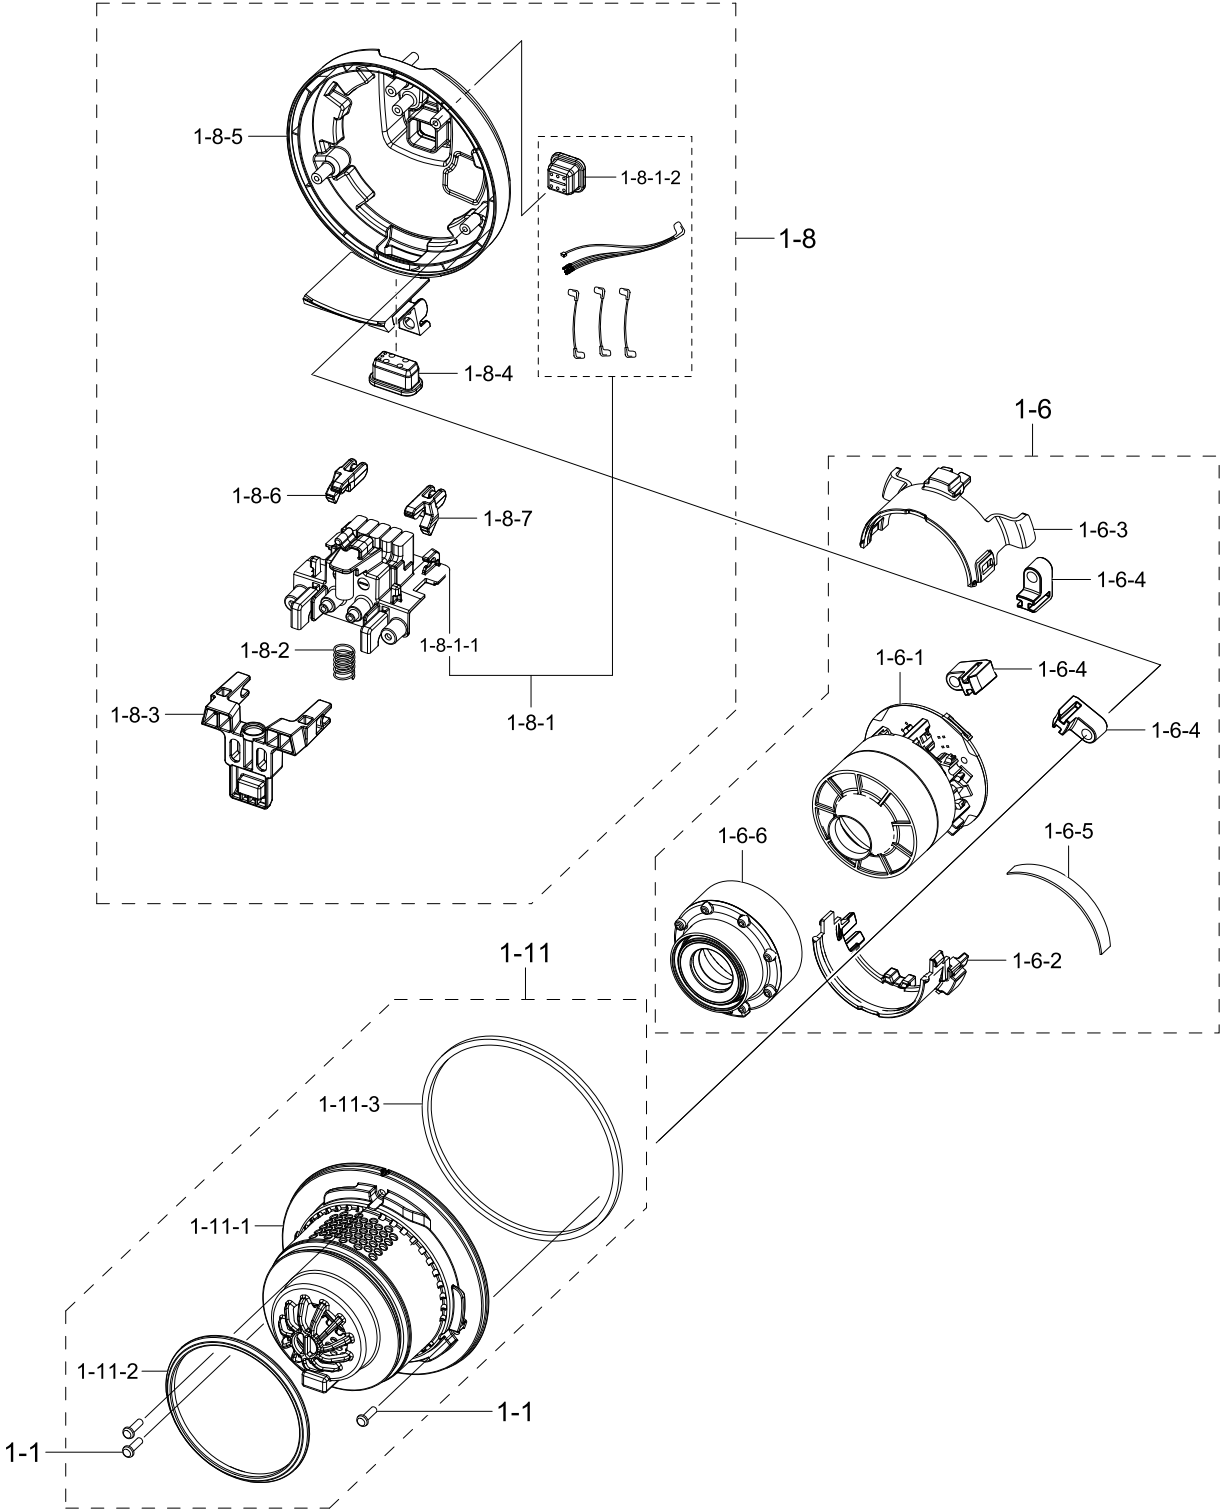

3. Assy Handy_Assy Motor Parts

Assy Handy_Assy Motor Parts

Exploded View

Parts List

No.	Lvl.	Loc.	Material Code	Description & Specification	SNA	Qty.
1-1	3	RV005	6002-000325	SCREW-TAPPING; SWRCH18A,ZPC(WHT),L20,M3,P	SNA	3
1-6	3		DJ94-00892C	ASSY MOTOR PARTS; VS7000TL,WELLING,400CLW	SNA	1
1-6-1	4		DJ31-00181A	MOTOR BLDC FAN; ZSDP-322-2-1,120krpm,21.6	SA	1
1-6-2	4		DJ61-02833A	HOLDER MOTOR; VS7000TL,PP+TD30%,-,L39.9,B	SA	1
1-6-3	4		DJ61-02834A	HOLDER MOTOR; VS7000TL,PP+TD30%,-,L39.9,B	SA	1
1-6-4	4		DJ63-01683A	CUSHION ETC; VS9000RL,NBR,W9.2,L16,EBONY	SA	3
1-6-5	4		DJ63-01686A	GASKET ETC; VS9000RL,EPDM FOAM,-,T1,W15,L	SA	1
1-6-6	4		DJ63-01790A	CUSHION MOTOR; VS7000TL,NBR,T2,W56,L17.2,	SA	1
1-8	3		DJ97-02642L	ASSY HOLDER TERMINAL; VS6700A,BLACK CHROM	SA	1
1-8-1	4	RJ189	DJ39-00346A	WIRE HARNESS-STICK; 5P,VS6700_HANDY,UL339	SA	1
1-8-1-1	5		DJ61-02567A	HOLDER TERMINAL; VS9000NL,PK+GF5%,L52,BLA	SNA	1
1-8-1-2	5		DJ63-01732B	GASKET WIRE; VS6700,TPV,TPV-45VSH-65A,BLA	SNA	1
1-8-2	4	RP302	DJ61-01350A	SPRING ETC-BUTTON; SU9380,HSWR,COD0.6,ID6	SA	1
1-8-3	4		DJ61-02557A	GUIDE LINK; VS9000NL,ABS,L32.5,HB,GP-35,N	SNA	1
1-8-4	4		DJ63-01647A	GASKET WIRE; VS9000NL,NBR,T2.5,BATTERY	SNA	1
1-8-5	4		DJ97-02681C	ASSY COVER; VS6700A/VS7500B,BLACK CHROMET	SA	1
1-8-6	4		DJ66-00824A	LEVER RELEASE; VS9000NL,ABS,-,HG-0760GP,E	SNA	1
1-8-7	4		DJ66-00825A	LEVER RELEASE; VS9000NL,ABS,-,HG-0760GP,E	SNA	1
1-11	3	RJ004	DJ97-02670A	ASSY CASE MOTOR F; VS9000RL,BLACK	SA	1
1-11-1	4	RJ031	DJ63-01656A	COVER MOTOR; VS9000NL,ABS,NEUTRAL GRAY,HG	SNA	1
1-11-2	4		DJ63-01657A	GASKET GRILLE; VS9000NL,TPV,TPV-45VSH-45A	SNA	1
1-11-3	4		DJ63-01674A	GASKET ETC; VS9000RL,EVA FOAM,-,T3,W3,L15	SNA	1