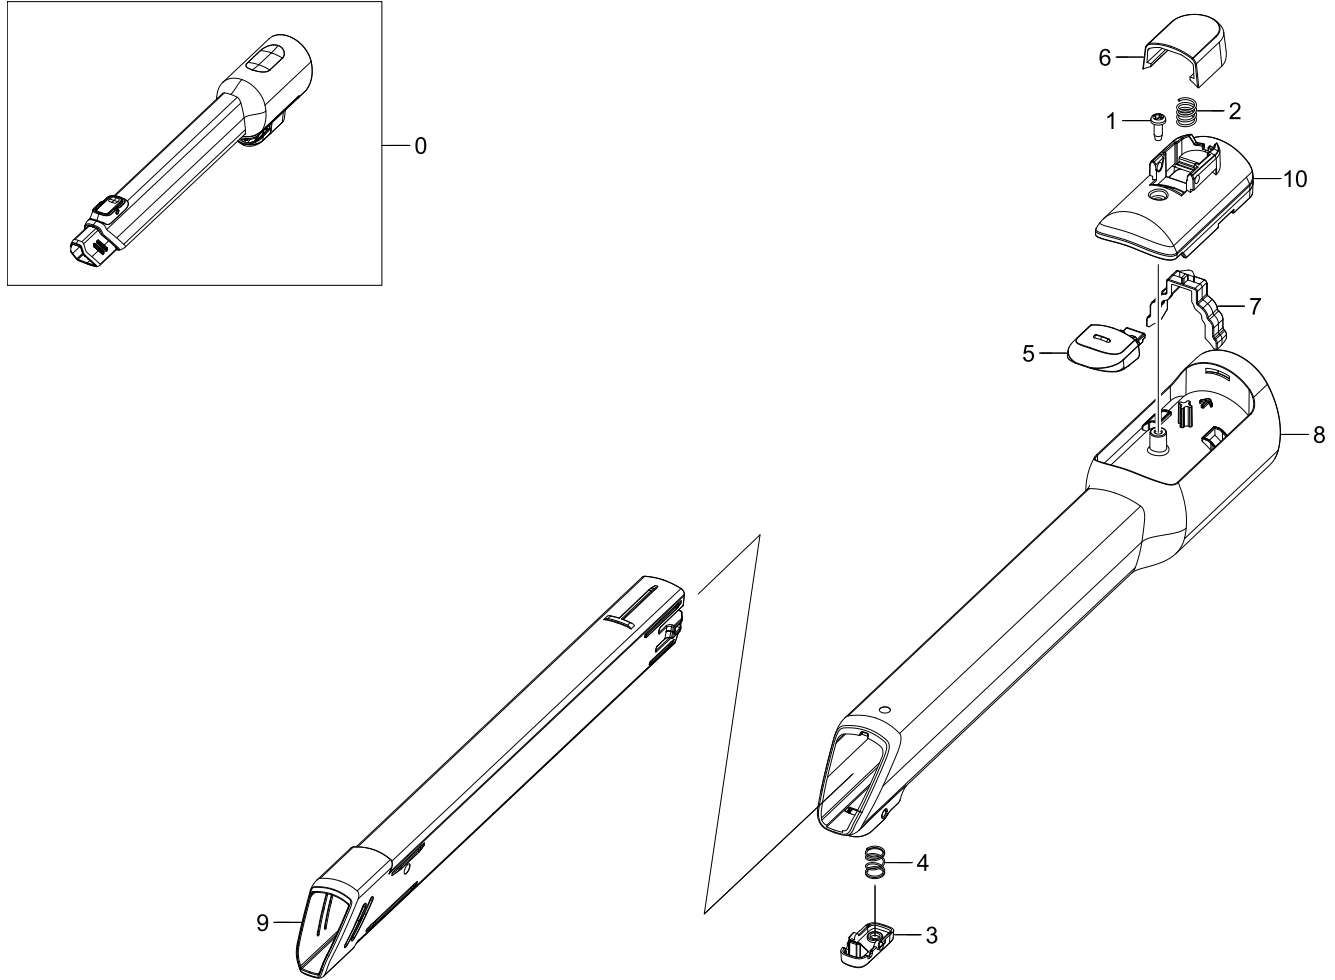

9. Crevice Tool

Crevice Tool

Exploded View

Parts List

No.	Lvl.	Loc.	Material Code	Description & Specification	SNA	Qty.
0	3	RA001	DJ98-01130H	ASSY ACCESSORY CREVICE; VS9500AL,CREVICE,	SA	1
1	4	RV005	6002-000630	SCREW-TAPPING; SWRCH18A,ZPC(WHT),L8,M3,PH	SNA	1
2	4		DJ61-00584A	SPRING ETC-CAP; VC-MBM940,HSWR,CD0.7,OD7.	SA	1
3	4		DJ64-01333F	BUTTON PUSH; VS9500AL,PC,BLACK CHROMETAL	SNA	1
4	4		DJ61-02508A	SPRING ETC COIL; VS8000ML,HSWR,CD0.5,ID6.	SA	1
5	4		DJ64-01348L	KNOB PIPE; VS9500AL,PC,-,BLACK CHROMETAL	SA	1
6	4		DJ67-00828L	CAP KNOB; VS9500AL,PC,SA-1220,BLACK CHROM	SNA	1
7	4		DJ66-00823A	LEVER RELEASE; VS9000NL,PC,-,3022R,GRAY T	SNA	1
8	4		DJ62-00455E	PIPE CONNECTOR; VS9500AL,ABS,ID35.1,L276,	SNA	1
9	4	RA078	DJ62-00456D	PIPE CREVICE; VS9500AL,ABS,L241.8,BLACK C	SA	1
10	4		DJ63-01644E	COVER HOLDER; VS9500AL,ABS,W33.6,L64.4,HB	SA	1