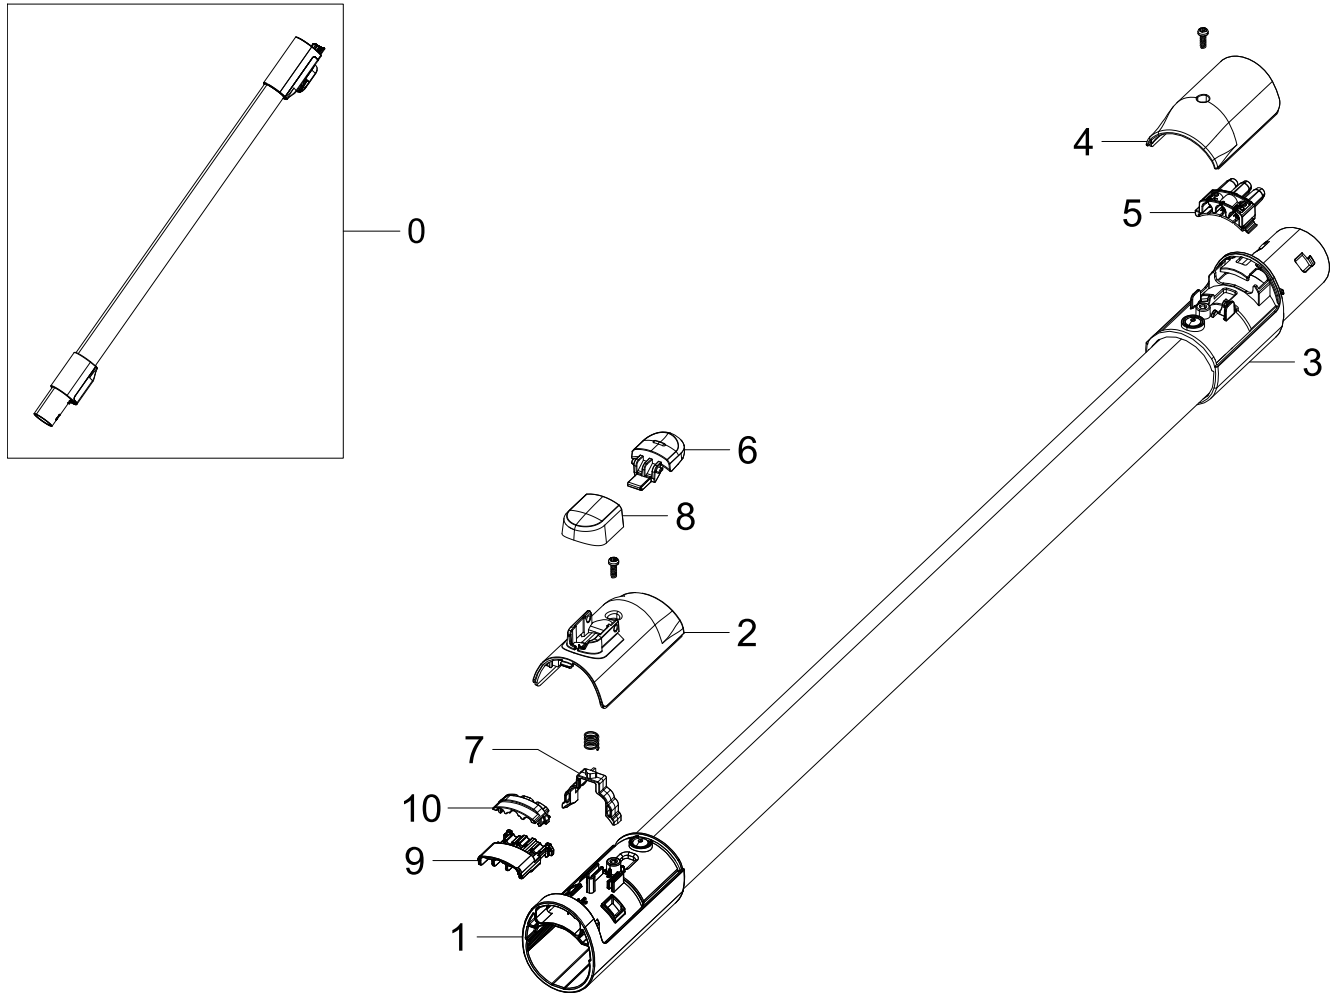

6. Assy Pipe

Assy Pipe

Exploded View

Parts List

No.	Lvl.	Loc.	Material Code	Description & Specification	SNA	Qty.
0	2		DJ97-03120M	ASSY PIPE; VS6700A,AL,EXP,VIOLET,SANDING,	SA	1
1	3		DJ61-02925B	HOLDER PIPE; VS6700,PC,-,L87.2,BLACK CHRO	SNA	1
2	3		DJ63-01863B	COVER HOLDER; VS6700,PC,-,V-2,BLACK CHROM	SNA	1
3	3		DJ62-00501B	PIPE CONNECTOR; VS6700,PC,-,-,BLACK CHR	SNA	1
4	3		DJ67-00896B	CAP ETC; VS6700,PC,-,V-2,SA-1220,BLACK CH	SNA	1
5	3		DJ61-02555A	HOLDER TERMINAL; VS9000RL,PC,L25.5,EBONY	SA	1
6	3		DJ64-01348L	KNOB PIPE; VS9500AL,PC,-,BLACK CHROMETAL	SA	1
7	3		DJ66-00823A	LEVER RELEASE; VS9000NL,PC,-,3022R,GRAY T	SNA	1
8	3		DJ67-00828L	CAP KNOB; VS9500AL,PC,SA-1220,BLACK CHROM	SNA	1