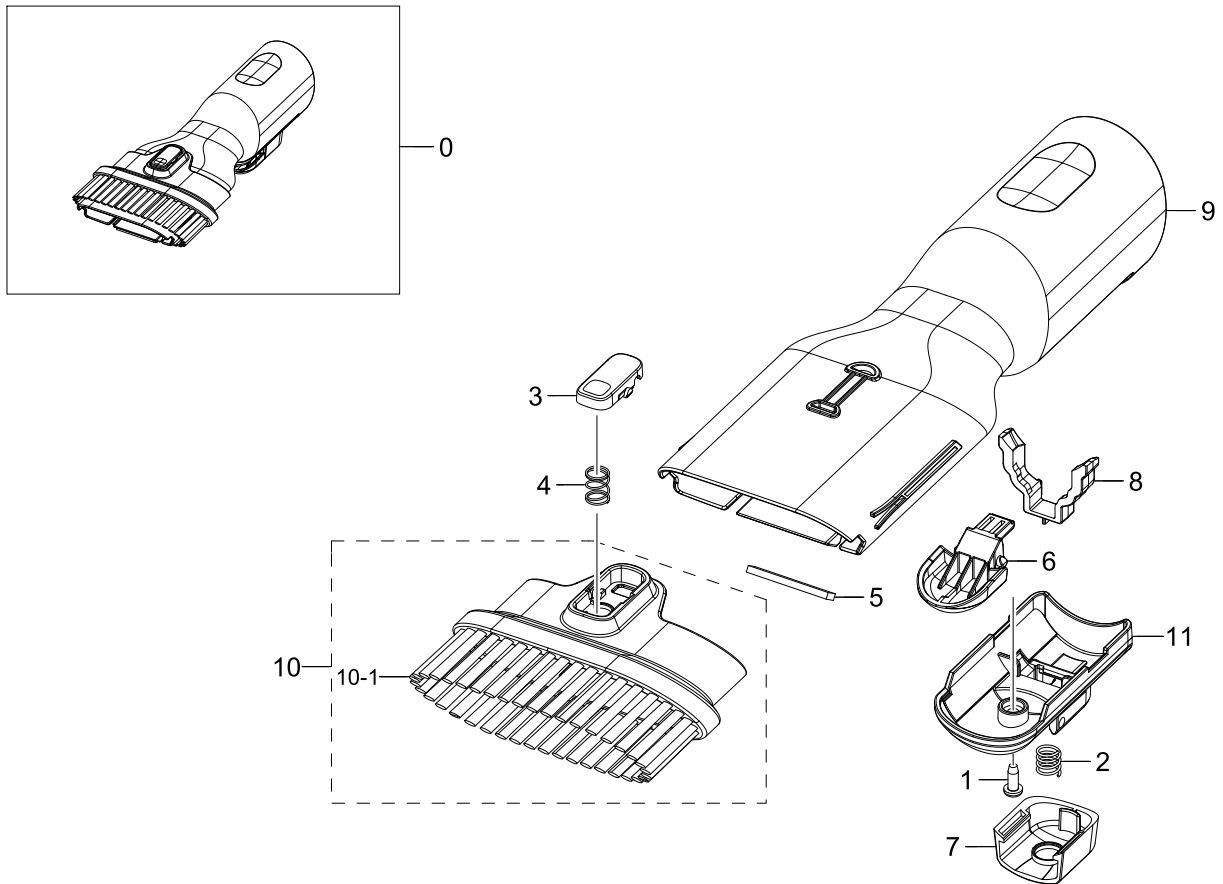

8. Combination Tool

Combination Tool

Exploded View

Parts List

No.	Lvl.	Loc.	Material Code	Description & Specification	SNA	Qty.
0	3	RA002	DJ98-01269A	ASSY ACCESSORY DUSTING; VS9500AL,Mini DUS	SA	1
1	4	RV005	6002-000630	SCREW-TAPPING; SWRCH18A,ZPC(WHT),L8,M3,PH	SNA	1
2	4		DJ61-00584A	SPRING ETC-CAP; VC-MBM940,HSWR,CD0.7,OD7.	SA	1
3	4		DJ64-01333F	BUTTON PUSH; VS9500AL,PC,BLACK CHROMETAL	SNA	1
4	4		DJ61-02508A	SPRING ETC COIL; VS8000ML,HSWR,CD0.5,ID6.	SA	1
5	4		DJ60-00057A	SPACER BRUSH; VS9000RL,WOOL,L26.5,T2,W5,R	SNA	1
6	4		DJ64-01348L	KNOB PIPE; VS9500AL,PC,-,BLACK CHROMETAL	SA	1
7	4		DJ67-00828L	CAP KNOB; VS9500AL,PC,SA-1220,BLACK CHROM	SNA	1