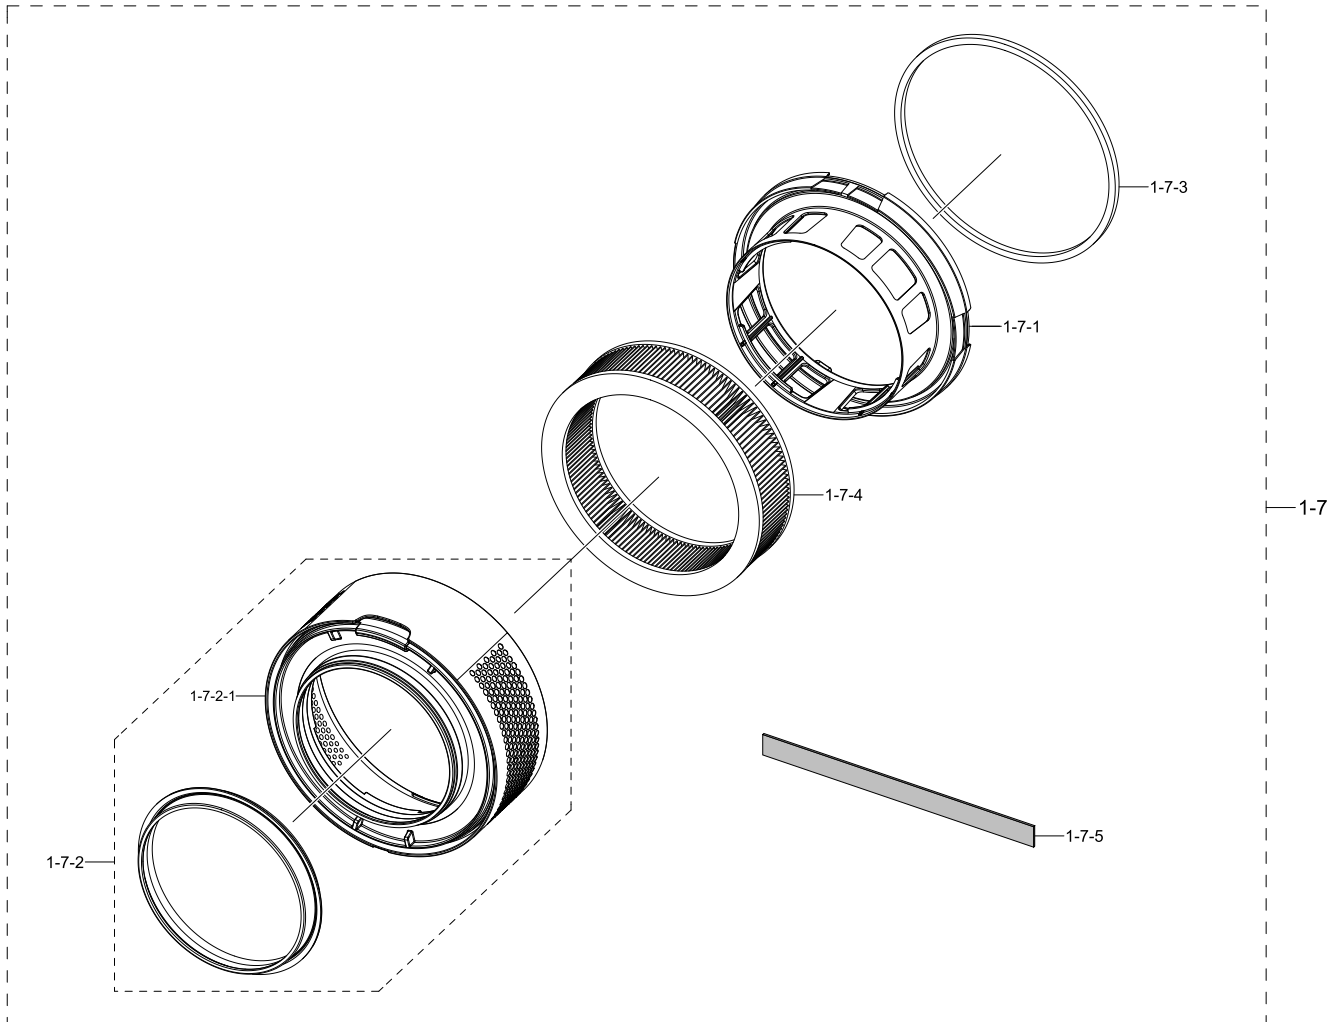

4. Assy Handy_Assy Grille Back

Assy Handy_Assy Grille Back

Exploded View

Parts List

No.	Lvl.	Loc.	Material Code	Description & Specification	SNA	Qty.
1-7	3	RB037	DJ97-02641C	ASSY GRILLE BACK; VS9000RL-ESS,VIOLET,PTF	SA	1
1-7-1	4		DJ61-02559A	HOLDER GRILLE; VS9000NL,PC+ABS,L108,EBONY	SNA	1
1-7-2	4		DJ63-01658C	GASKET GRILLE; VS9000ESS,TPE,OR3000PC,BLA	SNA	1
1-7-2-1	5		DJ64-01355B	GRILLE FILTER; VS9000RL-ESS,ABS,-,HB,NEUT	SNA	1
1-7-3	4		DJ63-01674A	GASKET ETC; VS9000RL,EVA FOAM,-,T3,W3,L15	SNA	1
1-7-4	4		DJ63-01675A	FILTER OUTLET; VS9000RL,T9,W26.5,PTFE9314	SNA	1
1-7-5	4		DJ63-01681A	ABSORBER ETC; VS9000RL,PET,T1.2	SNA	1