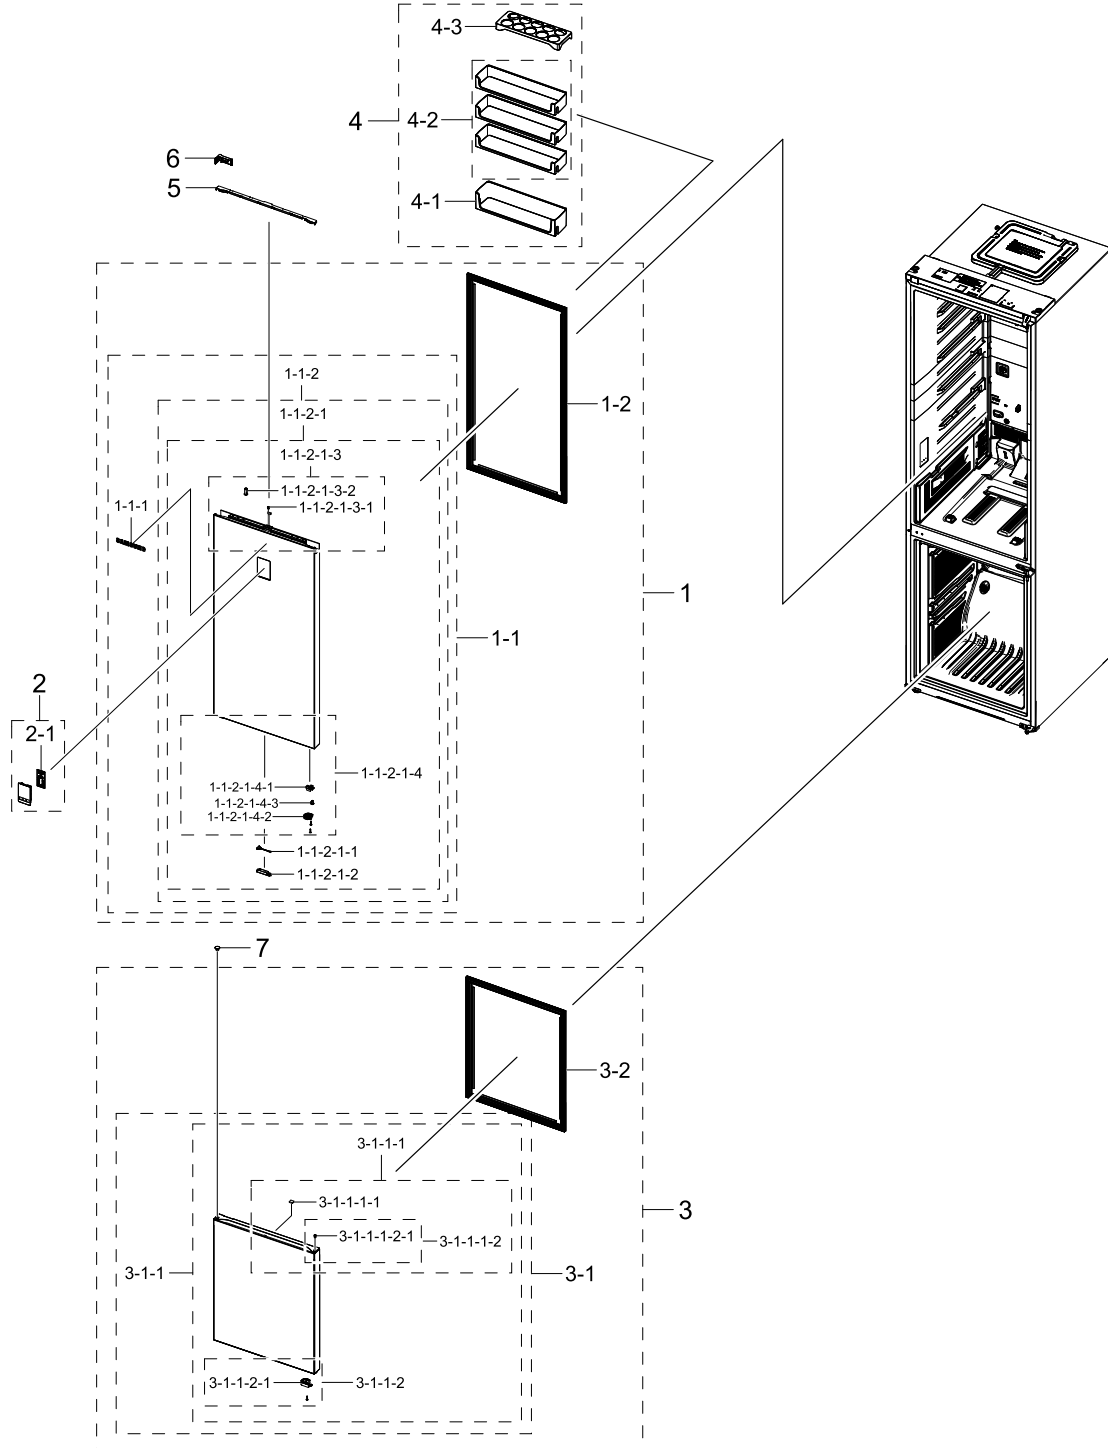

5. ASSY DOOR

ASSY DOOR

Exploded View

Parts List

No.	Lvl.	Loc.	Material Code	Description & Specification	SNA	Qty.
1	2		DA97-21623C	ASSY DOOR SUB-REF DOOR MODULE; RB7300T,RB	SNA	1
1-1	3	Z1100	DA91-05335E	ASSY DOOR FOAM-REF; RB7300T,S9(REFINED IN	SA	1
1-1-1	4	M0196	DA64-04020C	MASCOT; ALL,Ni,-,T0.06,L80	SA	1
1-1-2	4		DA97-21233C	ASSY PLATE DOOR-REF; RB7300T,RB38,EX-CONT	SNA	1
1-1-2-1	5		DA97-21407A	ASSY CAP DOOR; RB7300T,INOX GRAY,RECESS,E	SNA	1
1-1-2-1-1	6		DA34-00043J	SWITCH REED; UL1007 AWG 22,50mm	SA	1
1-1-2-1-2	6	G0271	DA67-02385B	CAP-REED SWITCH; SVETA-PJT,PP,T1.5,-,RM60	SA	1
1-1-2-1-3	6		DA97-21210A	ASSY CAP DOOR-REF UP; RB7300T,INOX GRAY,E	SNA	1
1-1-2-1-3-1	7		DA67-02795C	CAP-SHAFT HOLE; AW3,ABS,HG-0760GP,SNOW WH	SA	1
1-1-2-1-3-2	7		DA63-07545A	GROMMET HINGE-MIDDLE; FOOD SHOWCASE,PA66+	SA	1
1-1-2-1-4	6	A0048	DA97-21211A	ASSY CAP DOOR-REF LOW; RB7300T,BLACK,RECE	SNA	1
1-1-2-1-4-1	7	A0640	DA61-14266A	STOPPER DOOR; RB7300T, METAL,PO-SPHC,T4,A	SA	1
1-1-2-1-4-2	7		DA66-01480A	LEVER AUTO CLOSE; RB7300T,POM,T1.8,K300,B	SA	1
1-1-2-1-4-3	7		DA63-09976A	GROMMET DOOR-REF; RB7300T,POM,BLACK,-,K30	SA	1
1-2	3		DA97-23536B	ASSY GASKET; RB7300,GRAY,No Sub-gasket,RB	SA	1
2	2	A0626	DA97-21277B	ASSY COVER CONTROL; RB7300T,W,L,SILVER,OU	SA	1
2-1	3		DA92-01298B	ASSY MODULE; LED DISPLAY,RB7300T,OUTER,WH	SNA	1
3	2		DA97-21620C	ASSY DOOR SUB-FRE DOOR MODULE; RB7300T,RB	SNA	1
3-1	3	M0063	DA91-05332C	ASSY DOOR FOAM-FRE; RB7300T,S9(REFINED IN	SA	1
3-1-1	4		DA97-21234K	ASSY PLATE DOOR-FRE; RB7300T,RECESS,S9(MA	SNA	1
3-1-1-1	5		DA97-21212B	ASSY CAP DOOR-FRE UP; RB7300T,DARK GRAY,R	SNA	1
3-1-1-1-1	6	A0534	DA61-03769B	MAGNET; SVETA,FERRITE,-,-,-,1600Gauss	SA	1
3-1-1-1-2	6		DA97-21608B	ASSY CAP DOOR-FRE UP; RB7300T,DARK GRAY,S	SNA	1
3-1-1-1-2-1	7	A0827	DA63-08059A	GROMMET HINGE; BK65,60,PA66+GF15%,BLACK,-	SA	1