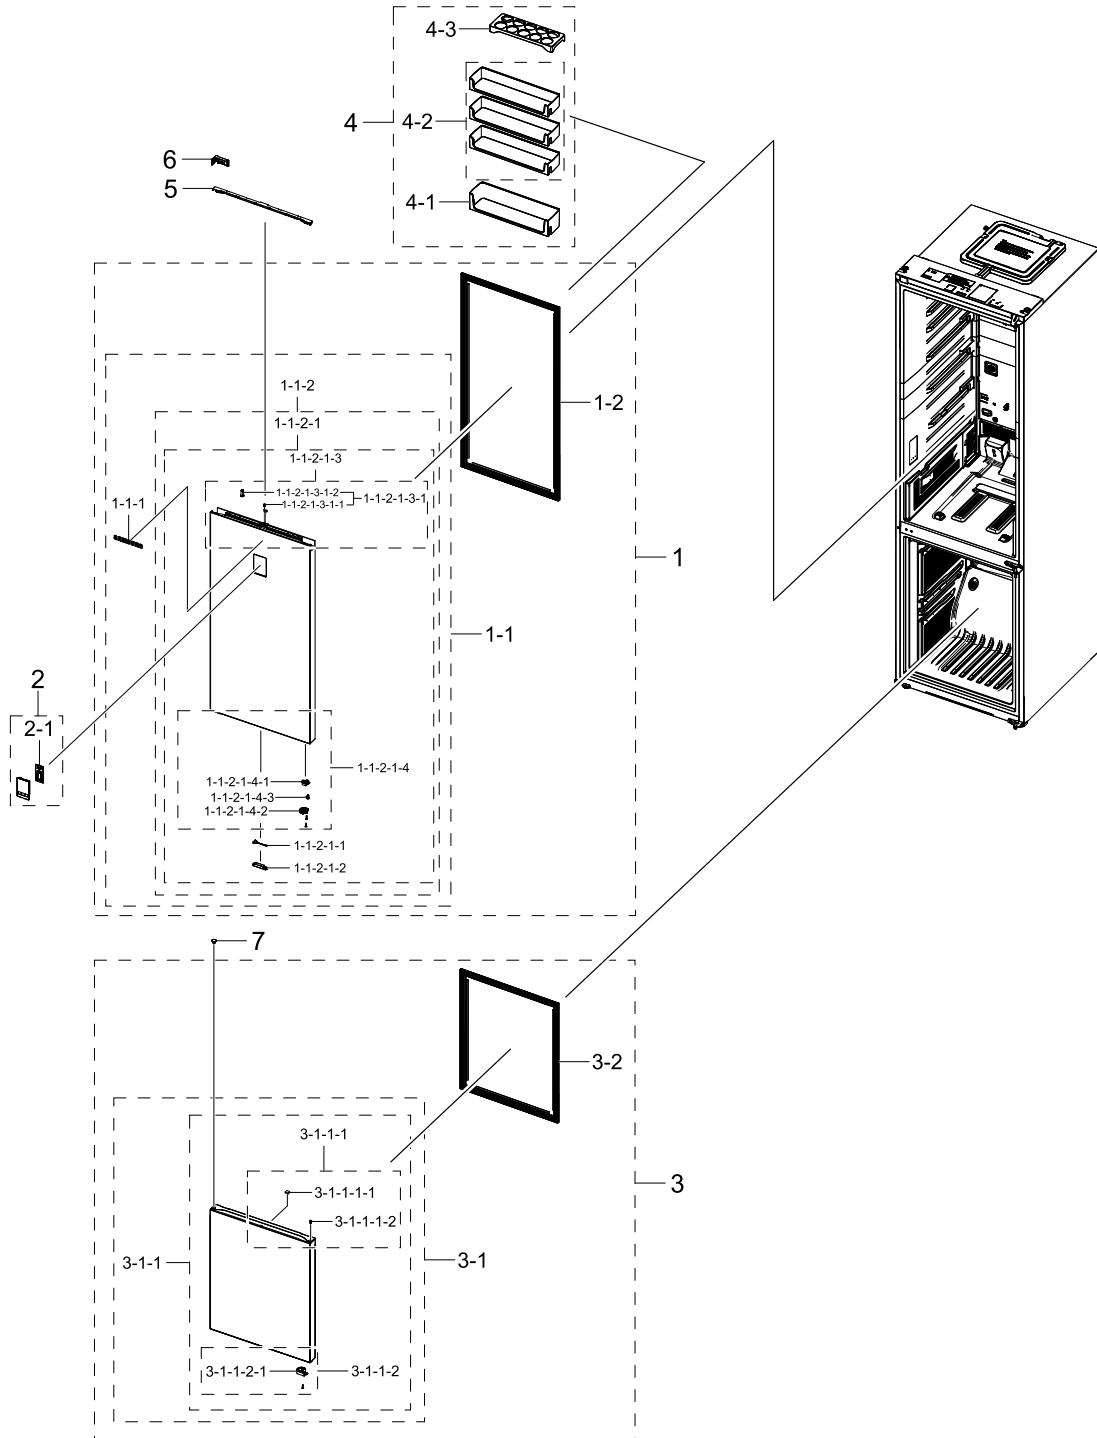

5. Door

Door

Exploded View

Parts List

No.	Lvl.	Loc.	Material Code	Description & Specification	SNA	Qty.
1	2		DA97-21623C	ASSY DOOR SUB-REF DOOR MODULE; RB7300T,RB	SNA	1
1-1	3	Z1100	DA91-05335E	ASSY DOOR FOAM-REF; RB7300T,S9(REFINED IN	SA	1
1-1-1	4	M0196	DA64-04020C	MASCOT; ALL,Ni,T0.06,L80	SA	1
1-1-2	4		DA97-21233C	ASSY PLATE DOOR-REF; RB7300T,RB38,EX-CONT	SNA	1
1-1-2-1	5		DA97-21407A	ASSY CAP DOOR; RB7300T,INOX GRAY,RECESS,E	SNA	1
1-1-2-1-1	6		DA34-00043J	SWITCH REED; UL1007 AWG 22,50mm	SA	1
1-1-2-1-2	6	G0271	DA67-02385B	CAP-REED SWITCH; SVETA-PJT,PP,T1.5,49MK45	SA	1
1-1-2-1-3	6		DA97-21210A	ASSY CAP DOOR-REF UP; RB7300T,INOX GRAY,E	SNA	1
1-1-2-1-3-1	7		DA97-21605A	ASSY CAP DOOR-REF UP; RB7300T,INOX GRAY,E	SNA	1
1-1-2-1-3-1-1	8		DA67-02795C	CAP-SHAFT HOLE; AW3,ABS,HG-0760GP,SNOW WH	SA	1
1-1-2-1-3-1-2	8		DA63-07545A	GROMMET HINGE-MIDDLE; FOOD SHOWCASE,PA66+	SA	1
1-1-2-1-4	6	A0048	DA97-21211A	ASSY CAP DOOR-REF LOW; RB7300T,BLACK,RECE	SNA	1
1-1-2-1-4-1	7	A0640	DA61-14266A	STOPPER DOOR; RB7300T, METAL,PO-SPHC,T4,A	SA	1
1-1-2-1-4-2	7		DA66-01480A	LEVER AUTO CLOSE; RB7300T,POM,T1.8,K300,B	SA	1
1-1-2-1-4-3	7		DA63-09976A	GROMMET DOOR-REF; RB7300T,POM,BLACK,-,K30	SA	1
1-2	3		DA97-21243B	ASSY GASKET; RB7300,GRAY,Sub Combination,	SA	1
2	2	A0626	DA97-21277B	ASSY COVER CONTROL; RB7300T,W,L,SILVER,OU	SA	1
2-1	3		DA92-01298B	ASSY MODULE; LED DISPLAY,RB7300T,OUTER,WH	SNA	1
3	2		DA97-21620C	ASSY DOOR SUB-FRE DOOR MODULE; RB7300T,RB	SNA	1
3-1	3	M0063	DA91-05332C	ASSY DOOR FOAM-FRE; RB7300T,S9(REFINED IN	SA	1
3-1-1	4		DA97-21234K	ASSY PLATE DOOR-FRE; RB7300T,RECESS,S9(MA	SNA	1
3-1-1-1	5		DA97-21212B	ASSY CAP DOOR-FRE UP; RB7300T,DARK GRAY,R	SNA	1
3-1-1-1-1	6	A0534	DA61-03769B	MAGNET; SVETA,FERRITE,1600Gauss	SA	1
3-1-1-1-2	6	A0827	DA63-08059A	GROMMET HINGE; BK65,60,PA66+GF15%,BLACK,-	SA	1