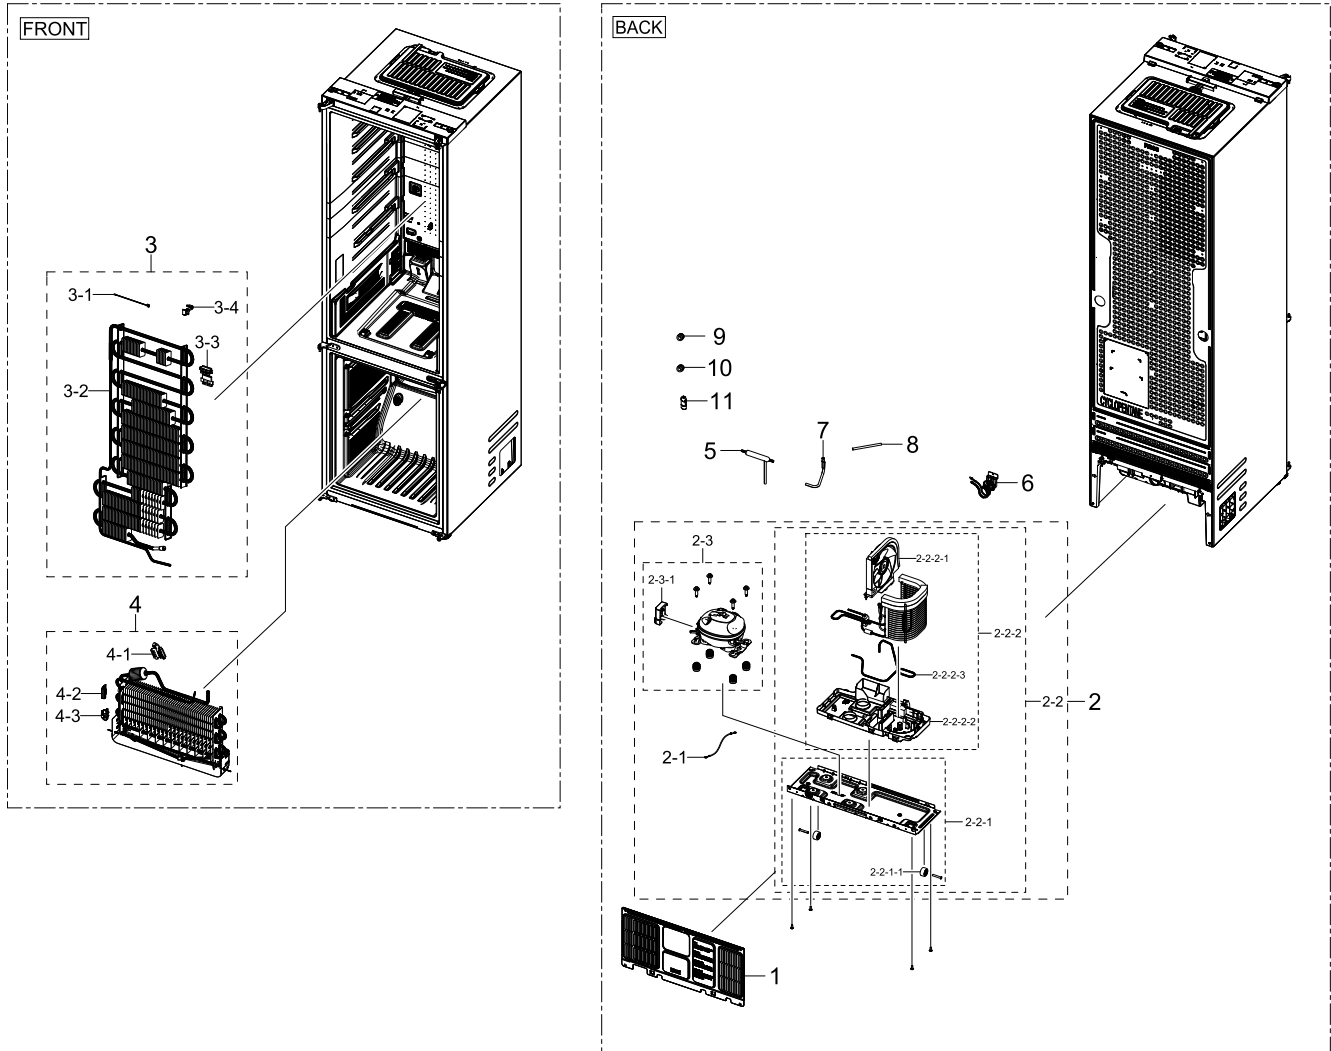

4. Cycle

Cycle

Exploded View

Parts List

No.	Lvl.	Loc.	Material Code	Description & Specification	SNA	Qty.
1	2	M0076	DA97-15477F	ASSY COVER COMP; RB7300T	SA	1
2	2		DA97-22084B	ASSY COMP N CONDENSING-COND MODULE; RB730	SNA	1
2-1	3	A0562	DA39-20389A	ASSY WIRE HARNESS-EARTH; EARTH,ALL,FREE V	SA	1
2-2	3		DA97-21379A	ASSY CHASSIS; RB7300T,PFC B, C-FAN	SNA	1
2-2-1	4	A0526	DA97-21174A	ASSY CHASSIS COMP; RB7300T,GI-SGCC,T0.8,C	SA	1
2-2-1-1	5	A0527	DA61-06202A	CASTER-REAR; GRAND-CRU,PP,NATURAL	SA	2