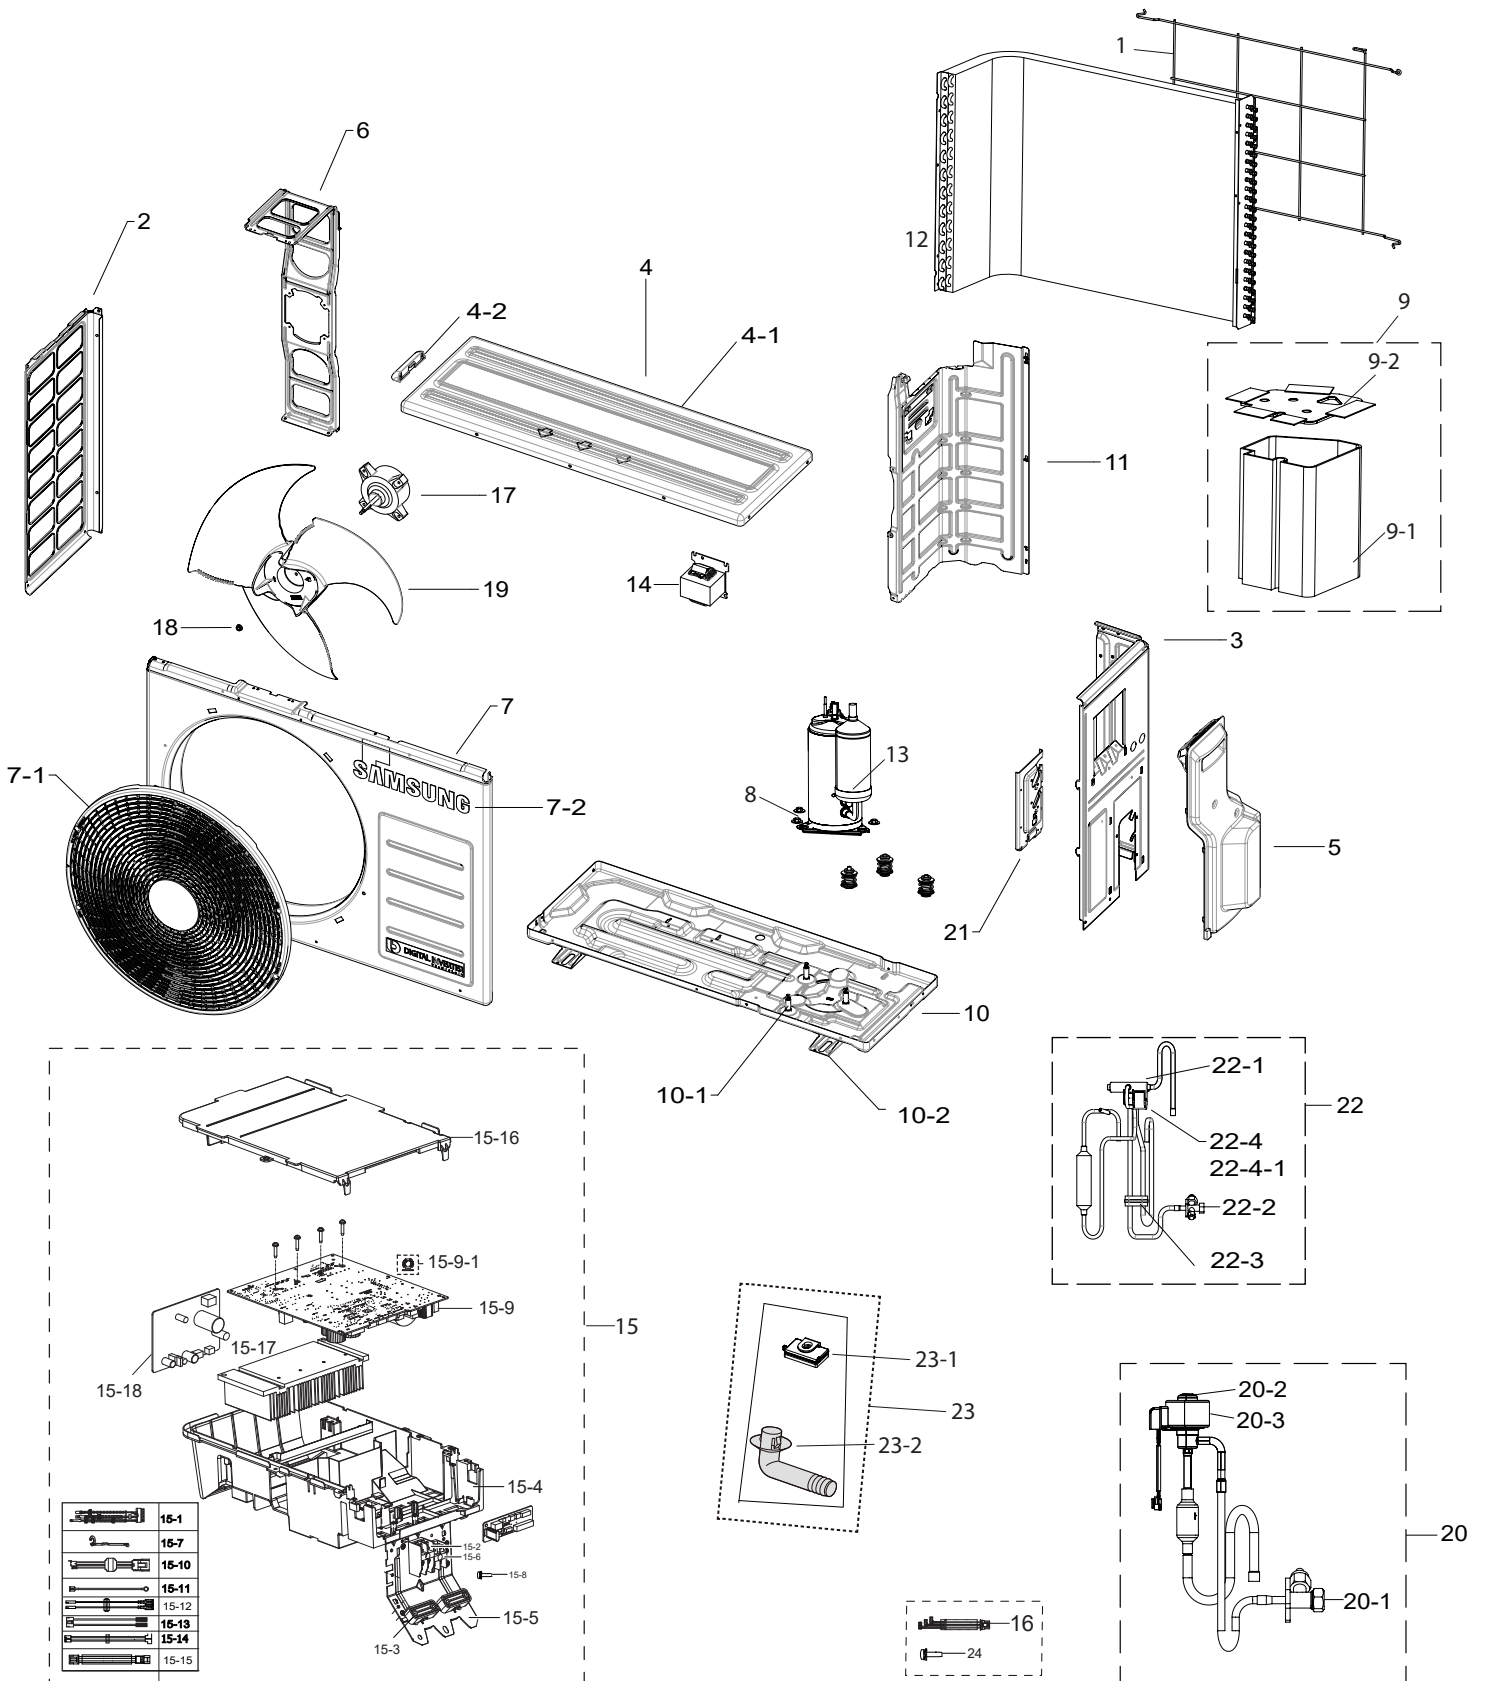

OUTDOOR UNIT

Parts List

AR18TXFCAWKXEU