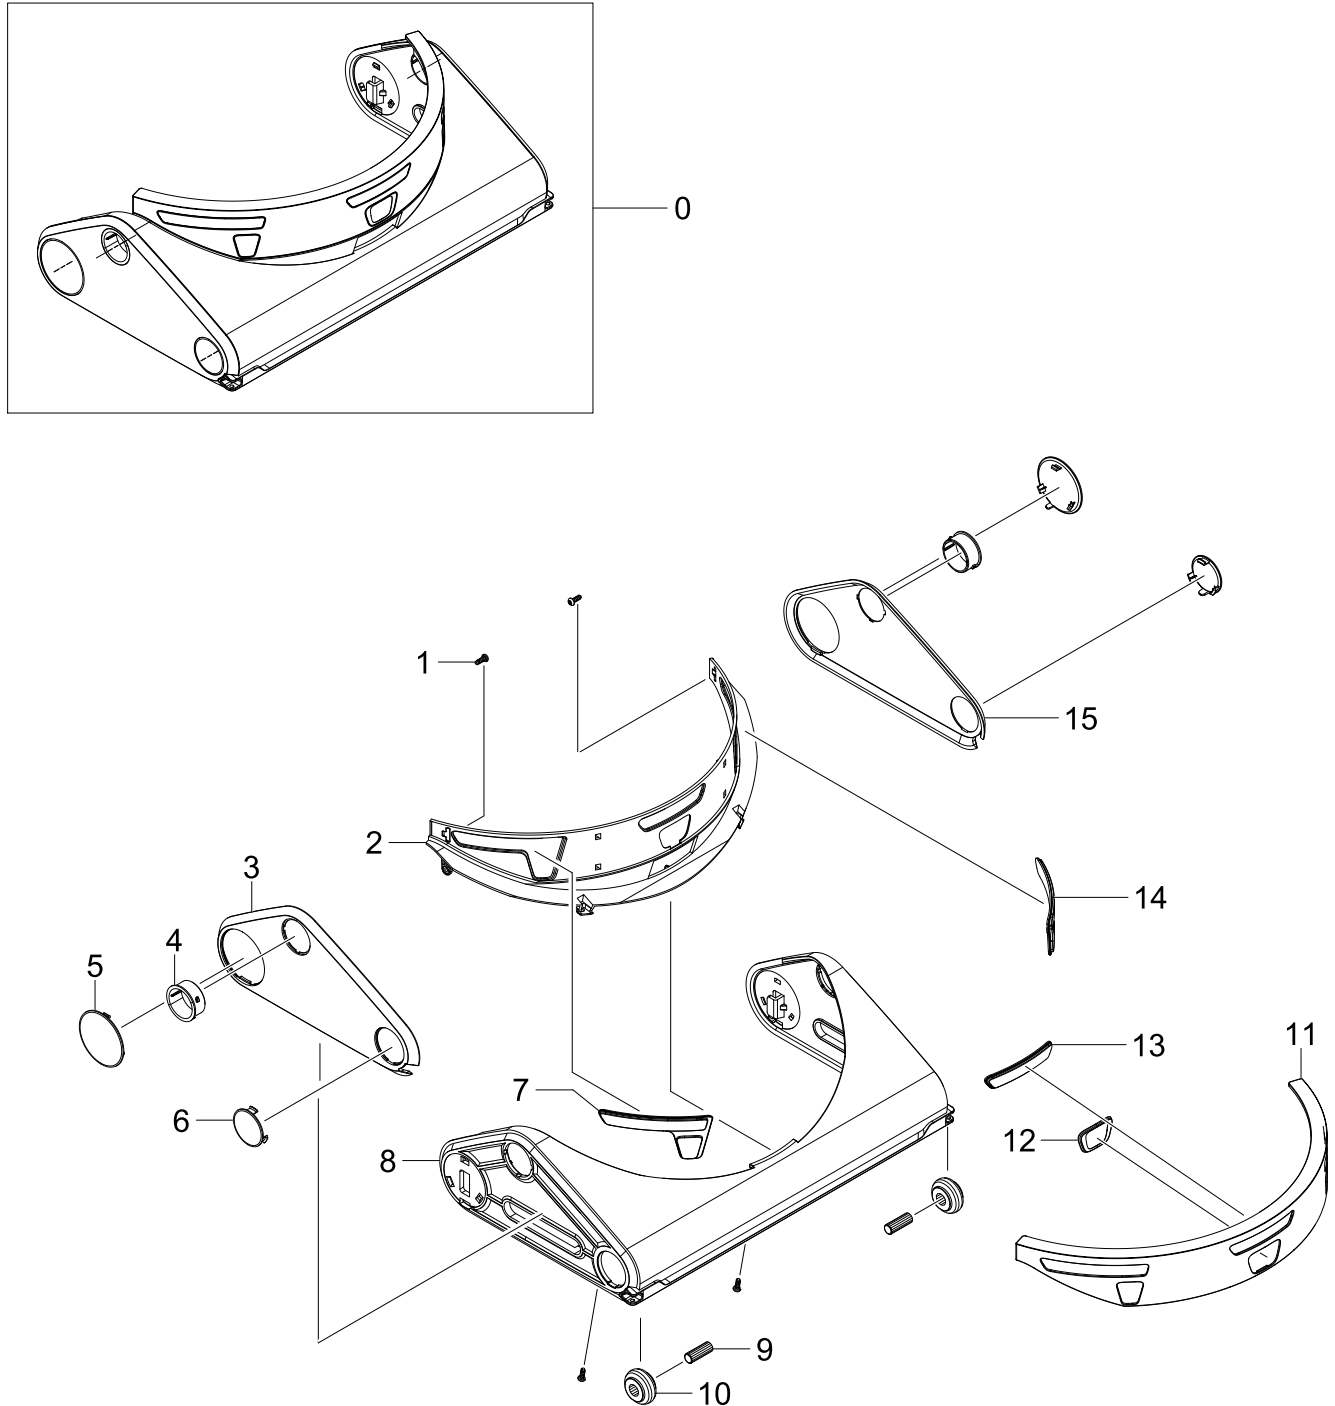

11. Assy Body Bumper

Assy Body Bumper

Exploded View

Parts List

No.	Lvl.	Loc.	Material Code	Description & Specification	SNA	Qty.
0	3	RB004	DJ97-02980A	ASSY BODY BUMPER; VR9500,PRINTING	SA	1
1	4	RV005	6003-000167	SCREW-TAPTYPE; PH,+,B,M3,L8,ZPC(BLK),SWRC	SNA	4
2	4		DJ64-01387A	WINDOW SENSOR; VR9500,ABS,RM-0760,MISTY W	SNA	1
3	4		DJ64-01389A	DECORATION SIDE-RIGHT; VR9500,PC,MID GRAY	SNA	1
4	4		DJ67-00856A	CAP BODY; VR9500,PC,3022R,DARK GLASS	SNA	2
5	4		DJ67-00858A	CAP COVER; VR9500,ABS,-,W41.8,L6.7,-,LU63	SNA	2
6	4		DJ67-00857A	CAP ETC; VR9500,ABS,-,W27.4,L6.7,-,LU637,	SNA	2
7	4		DJ64-01404A	WINDOW SENSOR-RIGHT; VR9500T,PC,3022R,DAR	SNA	1
8	4		DJ61-02699A	BODY BUMPER; VR9500R,ABS,T2,MISTY WHITE,S	SNA	1
9	4		DJ66-00776B	SHAFT ROLLER; VR9500T,STS303,L8,OD2.9,T2.	SA	2
10	4		DJ66-00746A	ROLLER; HB300,POM,BLACK	SA	3
11	4		DJ63-01726A	COVER BUMPER; VR9500,ABS,HB,CLEAR GRAY,HG	SNA	1
12	4		DJ64-01388A	DECORATION CAMERA; VR9500,PC,NATURAL,Silk	SNA	1
13	4		DJ64-01402A	WINDOW; VR9500T,PC,3022R,DARK GLASS	SNA	1
14	4		DJ64-01403A	WINDOW SENSOR-LEFT; VR9500T,PC,3022R,DARK	SNA	1
15	4		DJ64-01390A	DECORATION SIDE-LEFT; VR9500,PC,MID GRAY	SNA	1