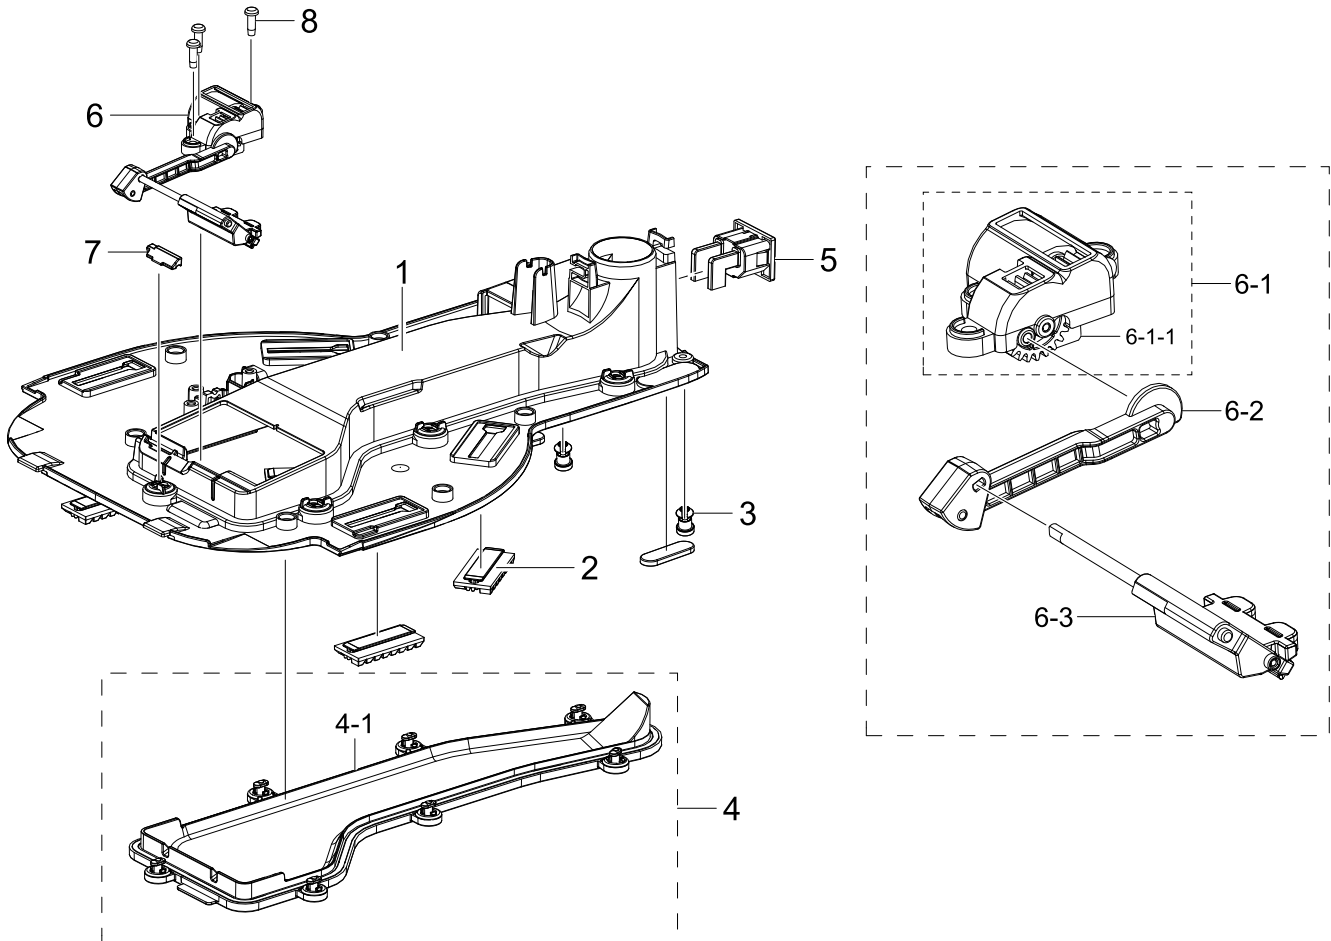

18. Assy Charger Base

Assy Charger Base

Exploded View

Parts List

No.	Lvl.	Loc.	Material Code	Description & Specification	SNA	Qty.
1	6		DJ61-02694A	BODY CHARGER; VR9500,ABS,T2.5,MISTY WHITE	SNA	1
2	6		DJ67-00817A	RUBBER ADAPTER; VR7000M,Si,T4.5,NEUTRAL G	SA	4
3	6		DJ67-00835A	RUBBER ADAPTER; VS9000RL,TPV,TPV-45VSH-65	SA	2
4	6	RB026	DJ97-02939A	ASSY COVER DUST; VR9500T	SA	1
4-1	7		DJ63-01696A	COVER DUCT; PC,T2.5,GRAY TR-P,2405	SA	1
5	6	RJ109	DJ39-00315A	WIRE HARNESS-POWER; 2P,0.8T Tab,AC INLET,	SA	1
6	6		DJ94-00998A	ASSY MOTOR PARTS; VR9500T	SNA	1
6-1	7	RJ018	DJ97-03007A	ASSY SUPPORT MOTOR; VR9500 STEP MOTOR	SA	1