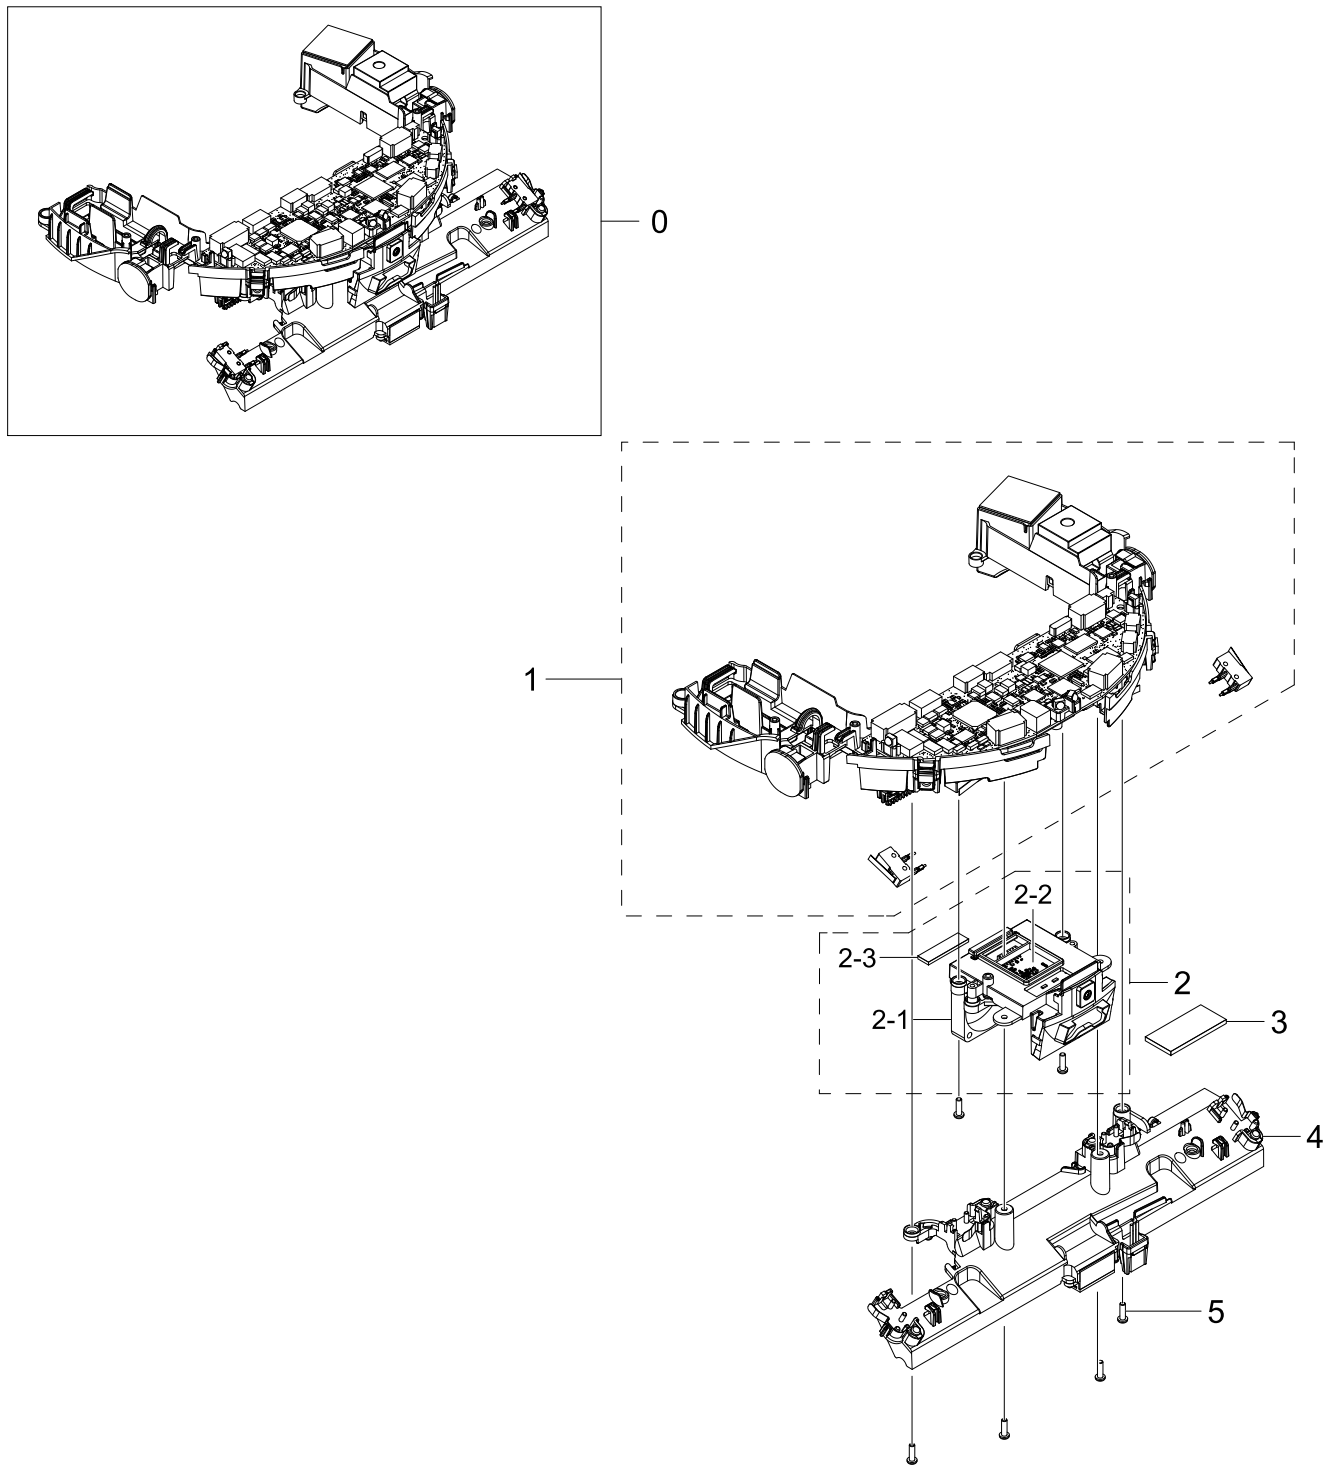

8. Assy Case Sensor

Assy Case Sensor

Exploded View

Parts List

No.	Lvl.	Loc.	Material Code	Description & Specification	SNA	Qty.
0	3		DJ97-02994F	ASSY CASE SENSOR; VR9500,No,ASSY CASE SEN	SA	1
1	4		DJ97-02970F	ASSY HOLDER; VR9500,HOLDER PBA,GLOBAL,NPU	SA	1
2	4		DJ97-02993B	ASSY CASE SENSOR; VR9500,No,NPU(IC Change	SNA	1
2-1	5		DJ31-00182B	MOTOR BLDC FAN; G4010M05D1-AB-0951,6000rp	SA	1
2-2	5		DJ92-00198B	ASSY PBA MODULE; NPU MODULE,VR9500R,Stand	SNA	1
2-3	5		DJ63-01828A	GASKET ETC; VR9500T,EPDM FOAM,T1,W40,L10,	SA	2
3	4		DJ63-01579A	GASKET CASE; VR7000M,EPDM,T1,W25,L48,BLAC	SNA	3
4	4		DJ97-02942A	ASSY CASE SENSOR; VR9500,No	SA	1
5	4	RV005	6003-000159	SCREW-TAPTYPE; PH,+,B,M3,L10,ZPC(BLK),SWR	SNA	6