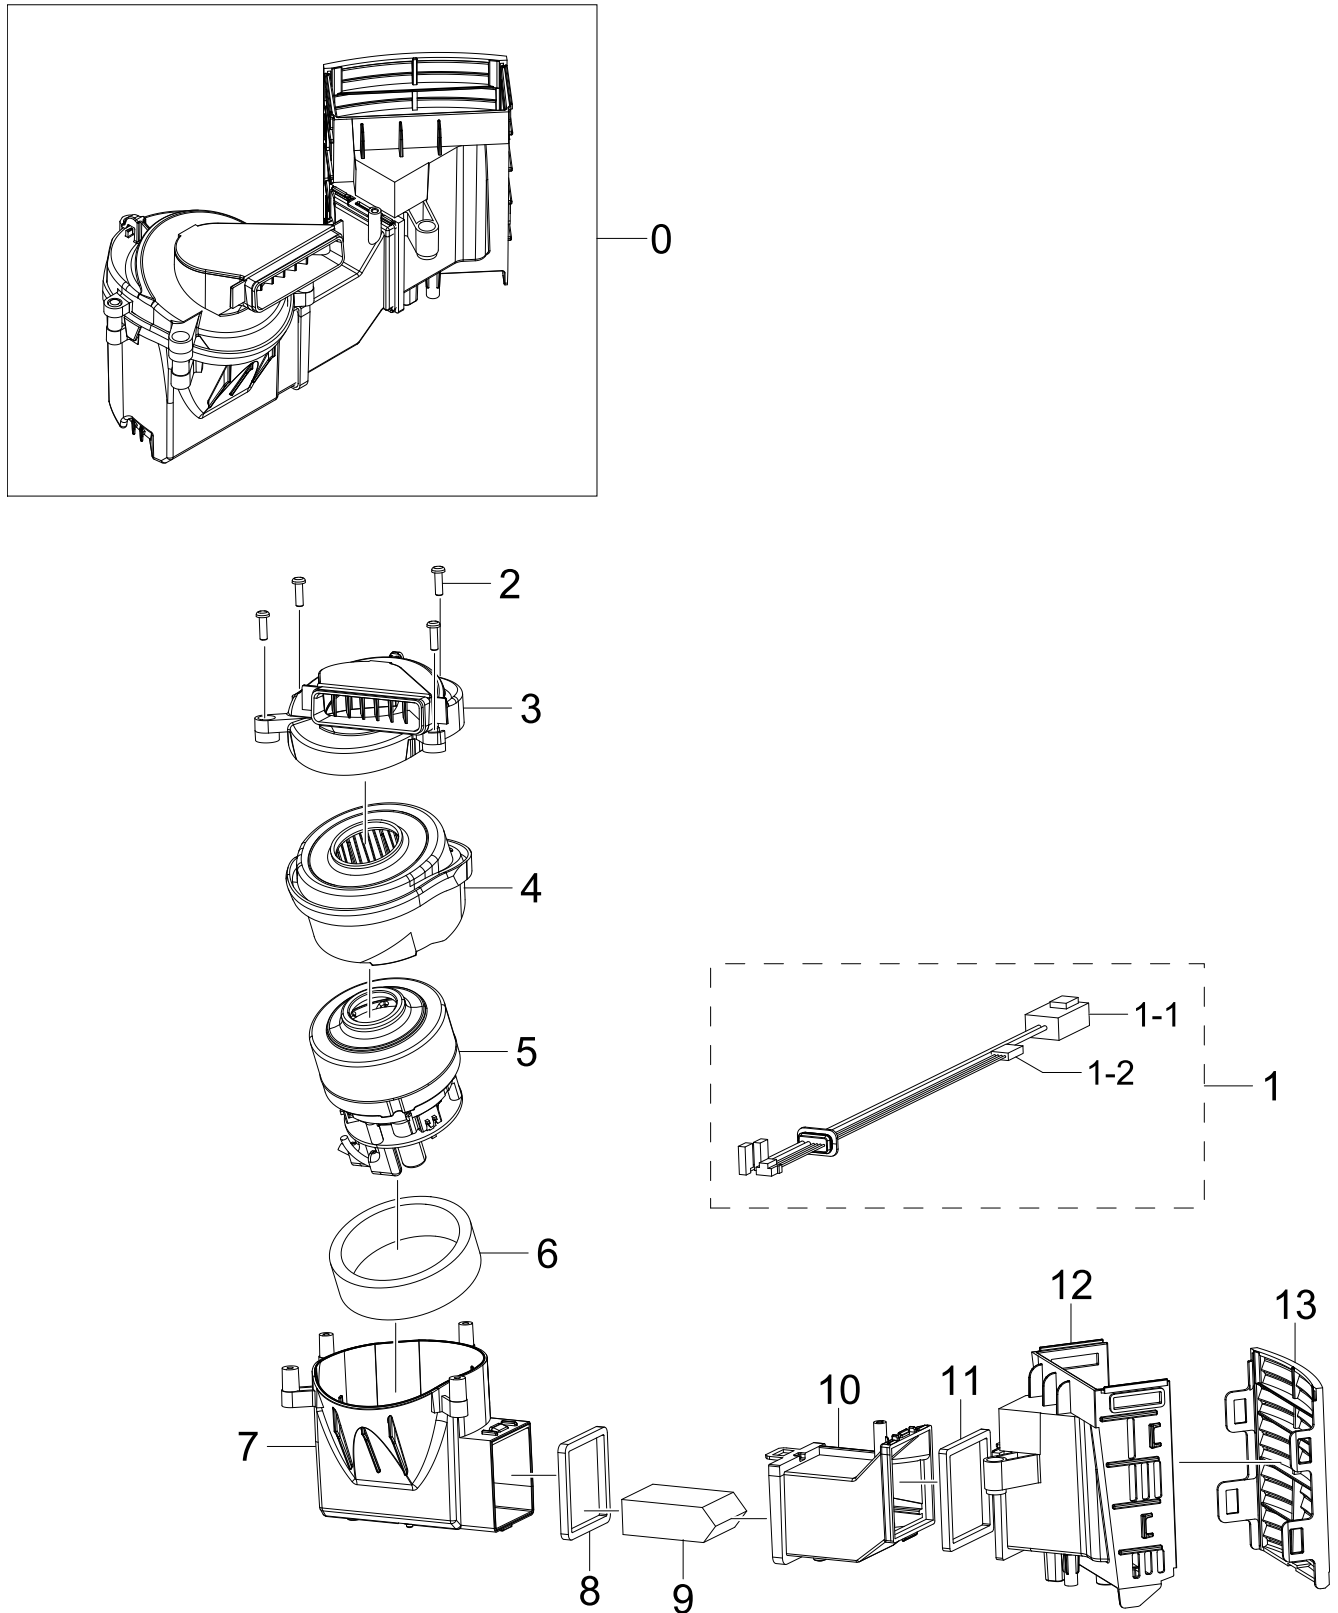

3. Assy Motor Parts

Assy Motor Parts

Exploded View

Parts List

No.	Lvl.	Loc.	Material Code	Description & Specification	SNA	Qty.
0	4		DJ94-01008A	ASSY MOTOR PARTS; VR9500,BLDC	SNA	1
1	5		DJ97-03081A	ASSY GASKET; VR9500T,ASSY GASKET	SA	1
1-1	6		DJ39-00317A	WIRE HARNESS-MOTOR; 4P,SUCTION MOTOR SIGN	SA	1
1-2	6		DJ39-00318A	WIRE HARNESS-MOTOR; 2P,SUCTION MOTOR POWE	SA	1
2	5	RV005	6002-000462	SCREW-TAPPING; PH,+,2,M3,L10,ZPC(WHT),SWR	SNA	4
3	5	RJ007	DJ97-02957A	ASSY CASE MOTOR UP; VR9500,No	SA	1
4	5		DJ63-01715A	GASKET CASE MOTOR; VR9500R,TPE,SIE A 2711	SA	1
5	5		DJ31-00171A	MOTOR BLDC FAN; W5860b,75000rpm,21.6V,7A,	SA	1
6	5		DJ63-01818A	SPONGE ETC; VR9500T,PU FOAM,T5,W17,L170	SA	1
7	5	RJ022	DJ61-02650A	CASE MOTOR-LOW; VR9500R,PC,BLACK,3022R,MO	SA	1
8	5		DJ63-01810A	GASKET ETC; VR9500,EPDM,-,T3,W38,L43.5,BL	SA	1
9	5		DJ63-01819A	SPONGE ETC; VR9500T,PU FOAM,T15,W27,L44	SA	1
10	5		DJ67-00874A	DUCT OUTLET; VR9500T,ABS,HB,CNTK A-204,IN	SA	1
11	5		DJ63-01809A	GASKET ETC; VR9500,EPDM,-,T3.5,W35.8,L40.	SA	1
12	5		DJ67-00849A	DUCT MOTOR; VR9500R,ABS,HB,HG-0760GP,EBON	SA	1
13	5		DJ61-02630A	HOLDER OUTLET; VR9500R,ABS,L-,D-,CLEAR GR	SA	1