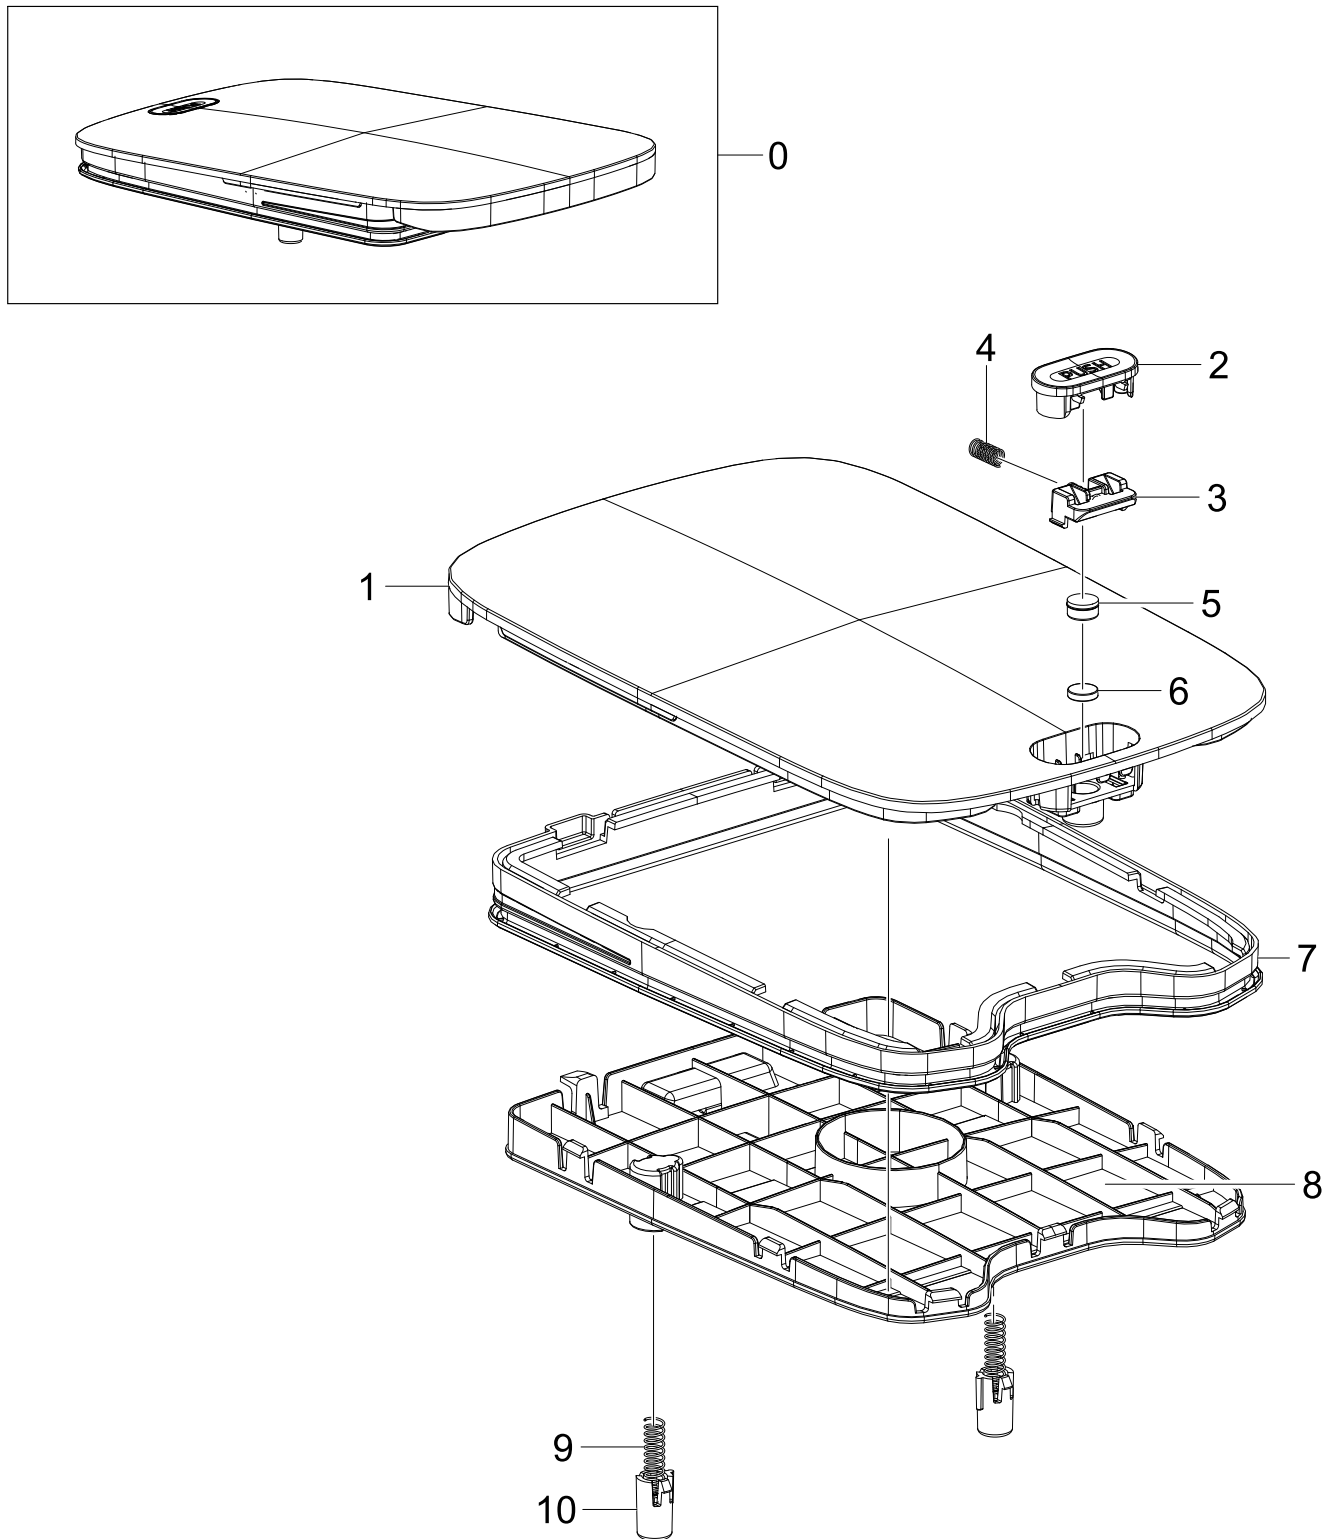

21. Assy Cover Dust

Assy Cover Dust

Exploded View

Parts List

No.	Lvl.	Loc.	Material Code	Description & Specification	SNA	Qty.
0	4	RB026	DJ97-02932A	ASSY COVER DUST; VR9500T,WHITE	SA	1
1	5	RB105	DJ63-01697A	COVER DUST; VR9500,ABS,CLEAR GRAY,HG-0760	SNA	1
2	5		DJ64-01398B	BUTTON PUSH; VCA-SAE90,ABS,CLEAR GRAY,CLE	SA	1
3	5		DJ61-02730A	GUIDE CLAMPER; VCA-SAE90,ABS,L22.4,HG-076	SNA	1
4	5		DJ61-02860A	SPRING ETC COIL; VR9500,HSWR,0.4mm,ID4,OD	SNA	1
5	5		DJ61-02842A	MAGNET NEODYMIUM; VR9500T,Nd,T2,W8,L8,-,-	SNA	1
6	5		DJ61-02811A	HOLDER RUBBER; VR9500,Si,L5,BLACK,HB,RUBB	SNA	1
7	5		DJ63-01789A	GASKET CASE; VR9500,Si,Ebony Black	SNA	1
8	5		DJ63-01698A	COVER DUST-IN; VR9500,ABS,HB,CLEAR GRAY,H	SNA	1
9	5		DJ61-02859A	SPRING ETC COIL; VR9500,HSWR,0.5mm,ID4.5,	SNA	2
10	5		DJ61-02726A	HOLDER ETC; VCA-SAE90,ABS,L17.1,AIRBORNE	SNA	2