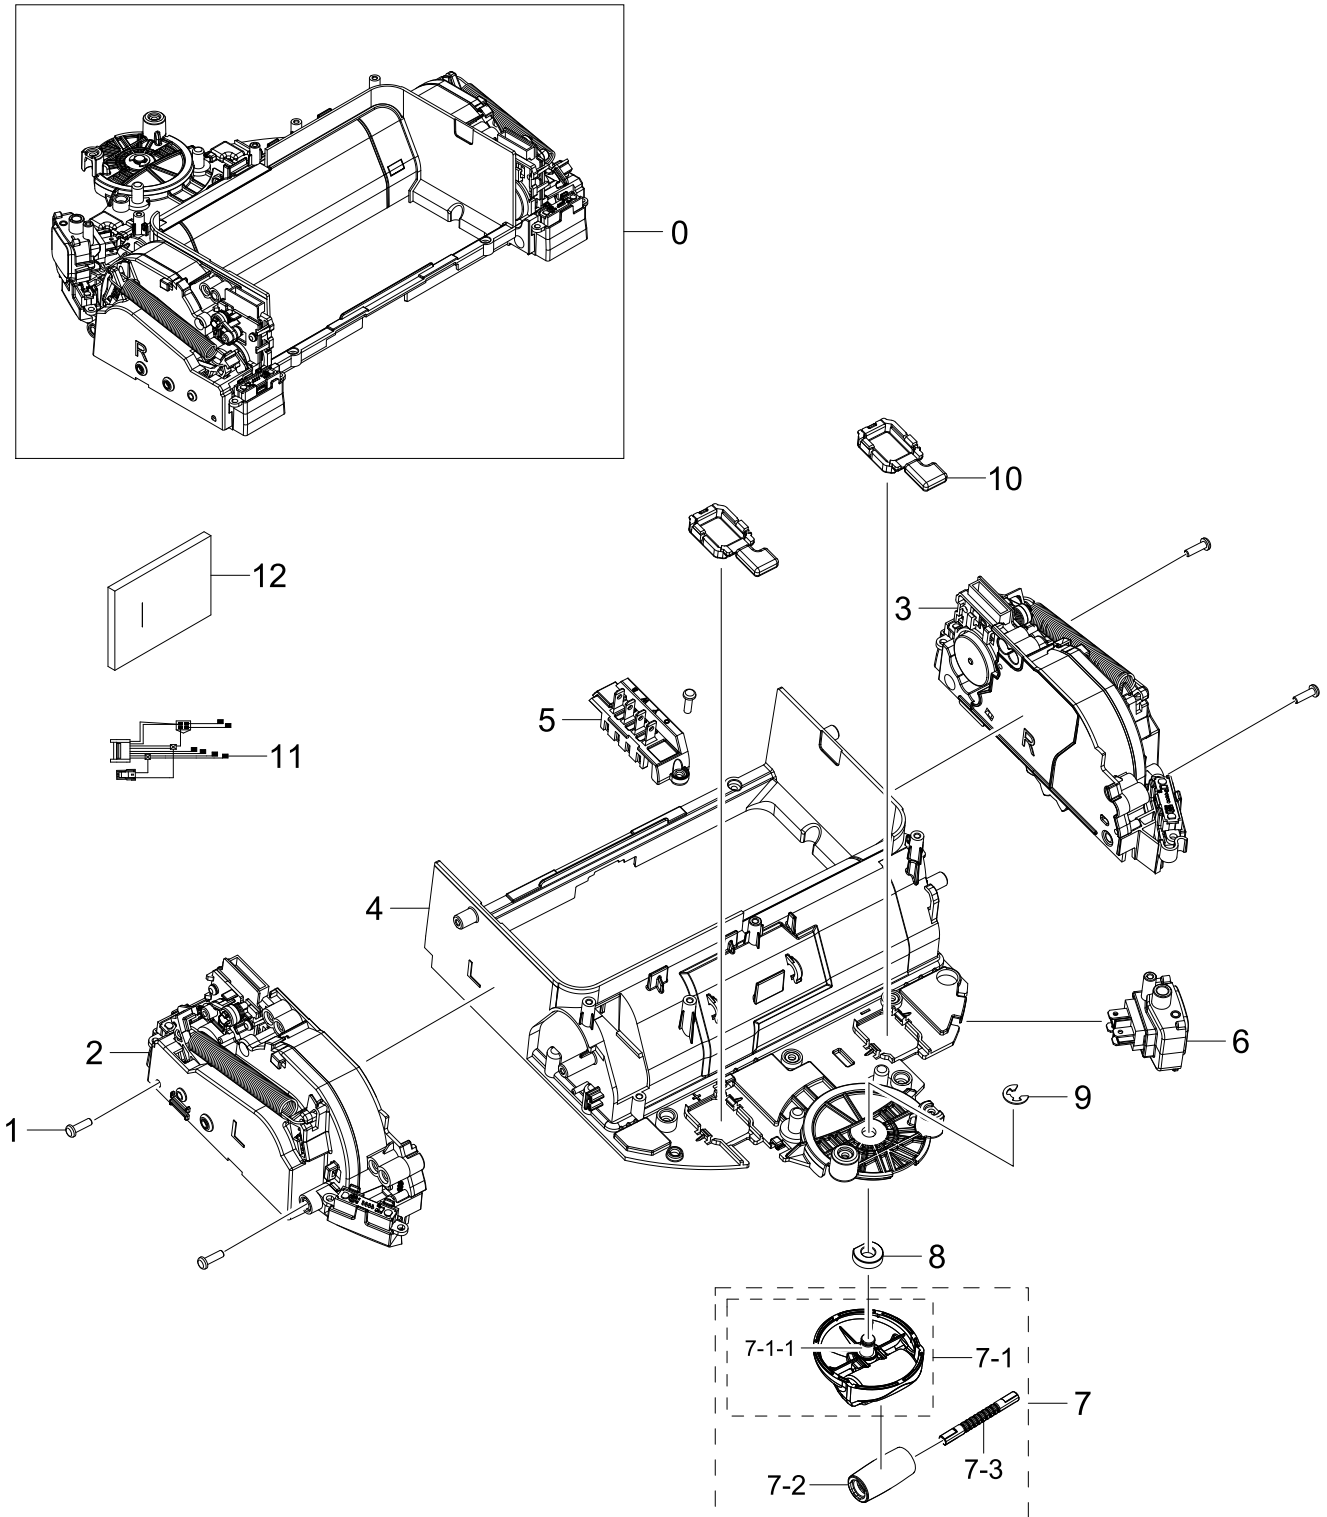

5. Assy Frame_2

Assy Frame_2

Exploded View

Parts List

No.	Lvl.	Loc.	Material Code	Description & Specification	SNA	Qty.
0	4	RB034	DJ97-02987A	ASSY FRAME; VR9500R,EBONY BLACK,FRAME BOD	SNA	1
1	5	RV005	6002-000462	SCREW-TAPPING; PH,+,2,M3,L10,ZPC(WHT),SWR	SNA	5
2	5	RB045	DJ97-02984A	ASSY WHEEL DRIVING L; VR9500T,SENSOR PHOT	SA	1
3	5	RB046	DJ97-02982A	ASSY WHEEL DRIVING R; VR9500T,SENSOR PHOT	SA	1
4	5		DJ61-02678A	FRAME; VR9500R,ABS,EBONY BLACK,T2,W174,VE	SA	1
5	5		DJ97-02989A	ASSY HOLDER TERMINAL; VR9500R,BATTERY	SA	1
6	5		DJ61-02636A	HOLDER BUTTON; VR9500R,PC,T1.5,L36,BLACK,	SNA	1
7	5		DJ97-02967A	ASSY HOLDER ROLLER; VR9500R	SA	1
7-1	6		DJ61-02645A	HOLDER BACK; VR9500,PA66+GF30%,L47.5,BLAC	SA	1
7-1-1	7		DJ66-00888A	SHAFT ROLLER; VR9500,SM45C,L13.5,OD6	SA	2
7-2	6		DJ66-00869A	ROLLER-OUT; VR9500,TPEE,OD12.6,BLACK	SA	1
7-3	6		DJ66-00874A	SHAFT ROLLER; VR9500,PA66+GF30%,L36,OD3.9	SA	1
8	5		6601-002356	BEARING-OILLESS; ID6,OD13,L3.9,SBF1118,WH	SNA	1
9	5	RP371	6044-000227	RING-E; ID5.0,OD11,T0.6,BLUEING,STC5	SNA	2
10	5		DJ97-02995A	ASSY PLATE; VR9500,ASSY CHARGER,CHARGER P	SA	2
11	5	RJ109	DJ39-00307A	WIRE HARNESS-POWER; 8P,POWER SW,CHARGER,B	SA	1
12	5		DJ63-00508C	FILTER-SAFETY; VC-DOM,T5,W50,L50,BLACK,NO	SA	1