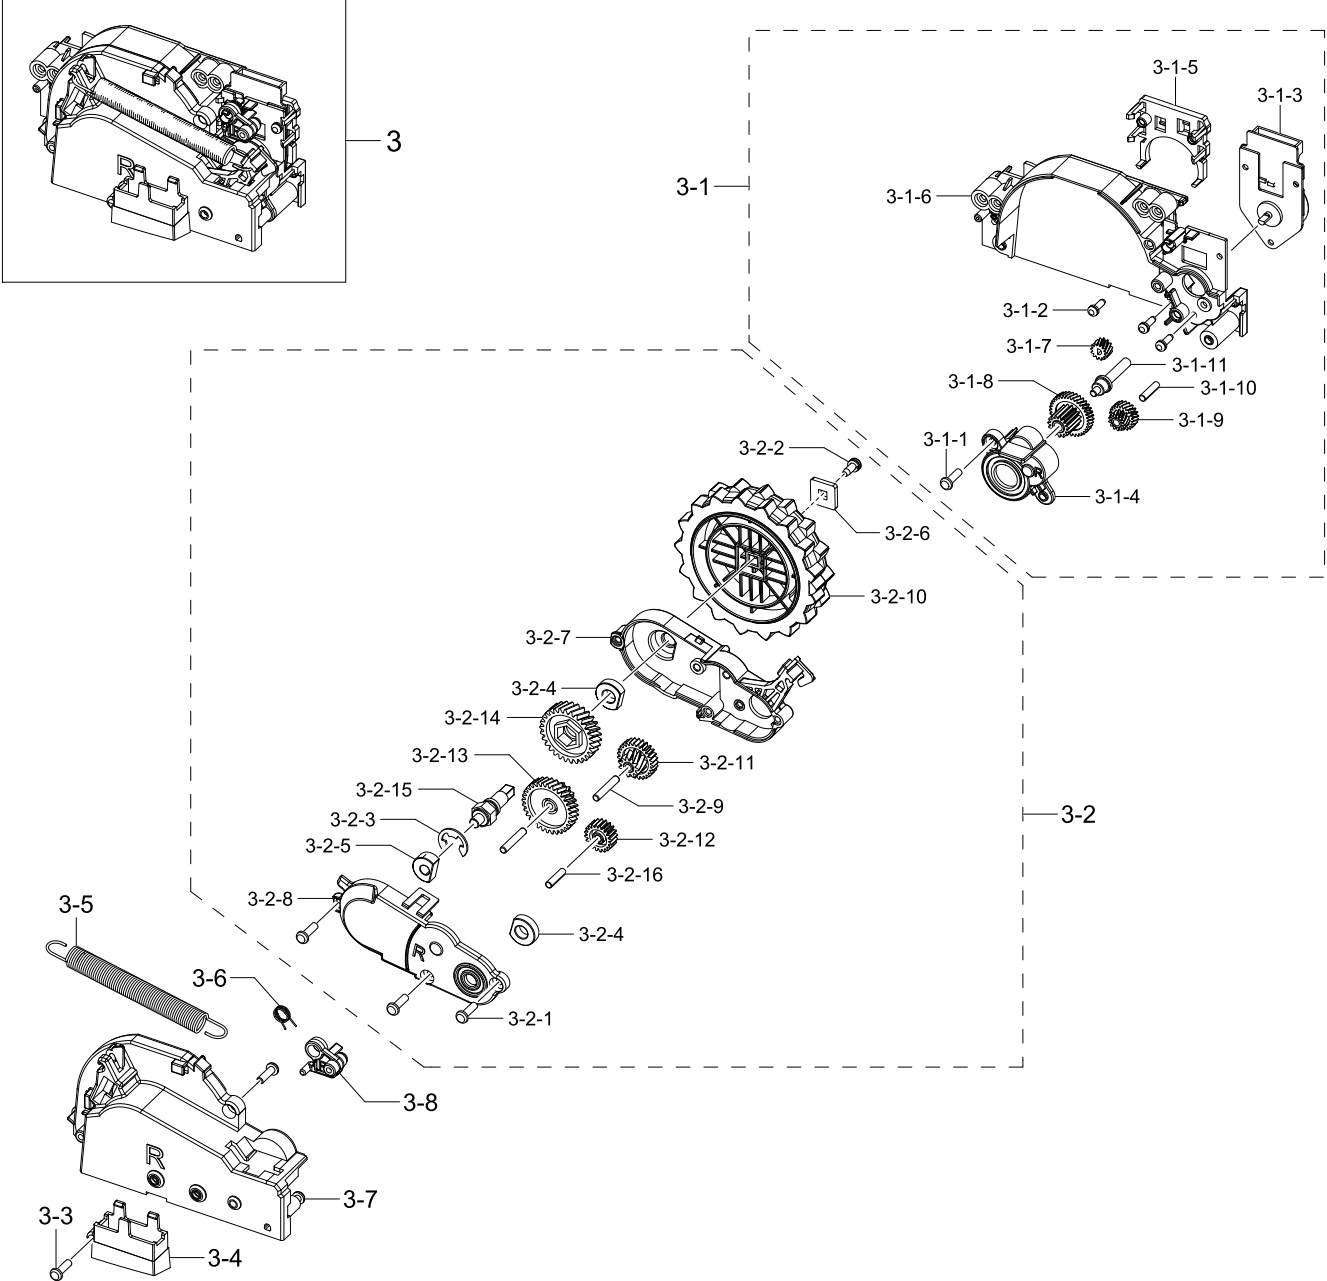

7. Assy Wheel Driving R

Assy Wheel Driving R

Exploded View

Parts List

No.	Lvl.	Loc.	Material Code	Description & Specification	SNA	Qty.
3	5	RB046	DJ97-02982A	ASSY WHEEL DRIVING R; VR9500T,SENSOR PHOT	SA	1
3-1	6	RL005	DJ97-02999A	ASSY CASE; VR9500T,ASSY CASE-WHEEL RIGHT	SNA	1
3-1-1	7	RV005	6003-000159	SCREW-TAPTYPE; PH,+,B,M3,L10,ZPC(BLK),SWR	SNA	1
3-1-2	7	RV005	6006-000112	SCREW-MACHINE; PH,+,WS,M2.6,L8,ZPC(WHT),S	SNA	3
3-1-3	7		DJ31-00173A	MOTOR BLDC; BML5D01BB3,3500rpm,21.6V,0.5A	SNA	1
3-1-4	7		DJ61-02639A	HOLDER PIVOT-RIGHT; VR9500,PC,L31,BLACK,V	SNA	1
3-1-5	7		DJ61-02643A	HOLDER MOTOR; VR9500,PC,L32.5,BLACK,V-2,3	SNA	1
3-1-6	7		DJ61-02658A	CASE WHEEL-RIGHT; VR9500,PC,BLACK,3022R	SNA	1
3-1-7	7		DJ66-00845A	GEAR PINION; VR9500,PK,NATURAL,OD8.22,M33	SNA	1
3-1-8	7		DJ66-00846A	GEAR B; VR9500,POM,NATURAL,OD19.75,F20-03	SNA	1
3-1-9	7		DJ66-00852A	GEAR A; VR9500,POM,NATURAL,OD12.16,F20-03	SNA	1
3-1-10	7		DJ66-00890A	SHAFT GEAR BOX; VR9500T,STS303,L12.1,OD3,	SNA	1
3-1-11	7		DJ66-00891A	SHAFT GEAR BOX; VR9500T,STS303,L27.9,OD7.	SNA	1
3-2	6		DJ97-02998A	ASSY GEAR; VR9500, VR8000,ASSY GEAR BOX-R	SNA	1
3-2-1	7	RV005	6003-000159	SCREW-TAPTYPE; PH,+,B,M3,L10,ZPC(BLK),SWR	SNA	3
3-2-2	7	RV005	6006-000130	SCREW-MACHINE; SWRCH18A,ZPC(WHT),L8,M3,PH	SNA	1
3-2-3	7		6044-000298	RING-E; ID7.0,OD14,T0.8,BLUING(BLK),ST	SNA	1
3-2-4	7		6601-002356	BEARING-OILLESS; ID6,OD13,L3.9,SBF1118,WH	SNA	2
3-2-5	7		6601-002357	BEARING-OILLESS; ID4.5,OD12,L5.2,SBF1218,	SNA	1
3-2-6	7		DJ61-02258A	FIXER SHAFT; VR9000H,CR-SPCC,T2	SNA	1
3-2-7	7		DJ61-02679A	BASE GEAR BOX-RIGHT; VR9500,PC,BLACK,3022	SNA	1
3-2-8	7		DJ63-01705A	COVER GEAR BOX-RIGHT; VR9500,PC,BLACK,302	SNA	1
3-2-9	7		DJ66-00739A	SHAFT GEAR BOX; VR9000H,STS304,L17,OD3.0,	SNA	2