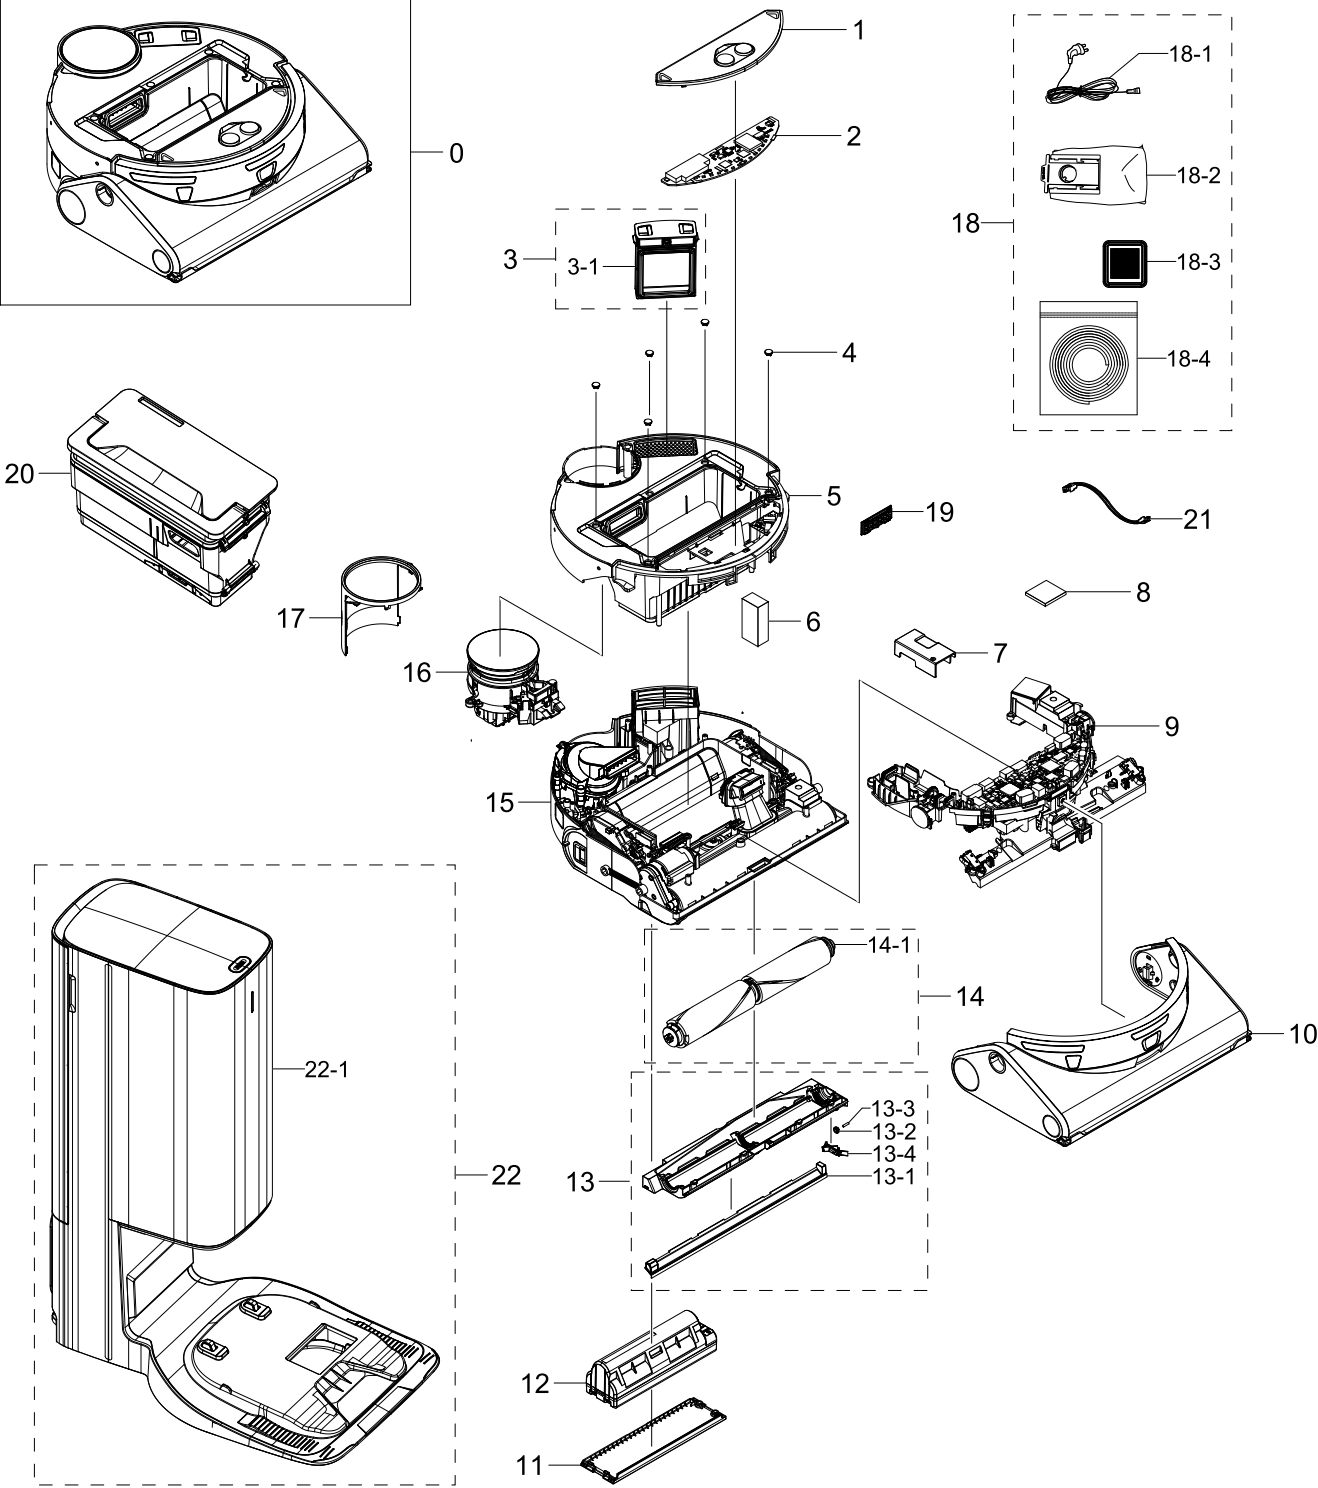

1. Assy Body

Assy Body

Exploded View

Parts List

No.	Lvl.	Loc.	Material Code	Description & Specification	SNA	Qty.
0	2	RB001	DJ97-02988D	ASSY BODY; VR9500T,MOVING PLATORM,EUROPE	SNA	1
1	3	RB025	DJ97-02950A	ASSY COVER DISPLAY; VR9500T,MAGNET,WHITE	SA	1
2	3		DJ92-00189C	ASSY MICOM-DISPLAY; DISPLAY(C1W14-LED, 2-	SA	1
3	3		DJ97-02956A	ASSY FILTER; VR9500,HEPA,14 GRADE	SA	1
3-1	4		DJ97-02955A	ASSY CASE FILTER; VR9500,No	SA	1
4	3		DJ67-00859A	CAP COVER; VR9500R,TPV,W8.7,HB,TPV-45VSH-	SA	5
5	3	RB009	DJ97-02981B	ASSY BODY MID; VR9500T,USA, SmartThings	SNA	1
6	3		DJ63-01832A	ABSORBER ETC; VR9500T,PU FOAM,T15,W32,L55	SA	1
7	3		DJ61-02809A	GUIDE-PLATE; VR9500T,METAL POWDER,T1.5,L6	SA	1
8	3		DJ63-01901A	GASKET; VR9500T,PU FOAM,T5,W30,L30,BLACK,	SNA	1
9	3		DJ97-02994F	ASSY CASE SENSOR; VR9500,No,ASSY CASE SEN	SA	1
10	3	RB004	DJ97-02980A	ASSY BODY BUMPER; VR9500,PRINTING	SA	1
11	3		DJ63-01708A	COVER BATTERY; VR9500R,PC+ABS,T1.8,L185.5	SA	1
12	3		DJ96-00234A	ASSY BATTERY LI IB; Li-ion,21.6V,3800mAh,	SA	1
13	3	RL008	DJ97-02848A	ASSY COVER DRUM; VR9500T,SOFT BRUSH	SA	1
13-1	4		DJ62-00477A	NOZZLE BRUSH; VR9500T,HNBR,T2,DARK GRAY,H	SA	1
13-2	4		DJ66-00746A	ROLLER; HB300,POM,BLACK	SA	3
13-3	4		DJ66-00776A	SHAFT ROLLER; VR7000M,STS303,L8,OD2.9,T2.	SA	1
13-4	4		DJ67-00873A	BRUSH ETC; VR9500T,HNBR,HARDNESS 70,DARK	SA	1
14	3		DJ97-02849A	ASSY DRUM BRUSH; VR9500T,SOFT BRUSH	SA	1
14-1	4		DJ67-00842A	CAP ETC; VR7200R,EPDM,T1.5,HB,EPDM, HRC80	SA	1
15	3	RB034	DJ97-03082A	ASSY FRAME; VR9500T,Moving Platform, ASSY	SNA	1
16	3		DJ97-02979A	ASSY CASE SENSOR; VR9500,No,LiDAR	SA	1
17	3		DJ97-02952A	ASSY COVER; VR9500T,Clear Gray	SA	1
18	2		DJ98-01190D	ASSY ACCESSORY; VR9500T,FILTER, DUST BAG,	SNA	1
18-1	3		3903-001285	POWER CORD-DT; EUR,2P-S,250V,10A,BLK,L150	SA	1
18-2	3		DJ67-00878A	BAG DUST MICRO; ABS/POLYESTER,W140,L100,H	SA	1