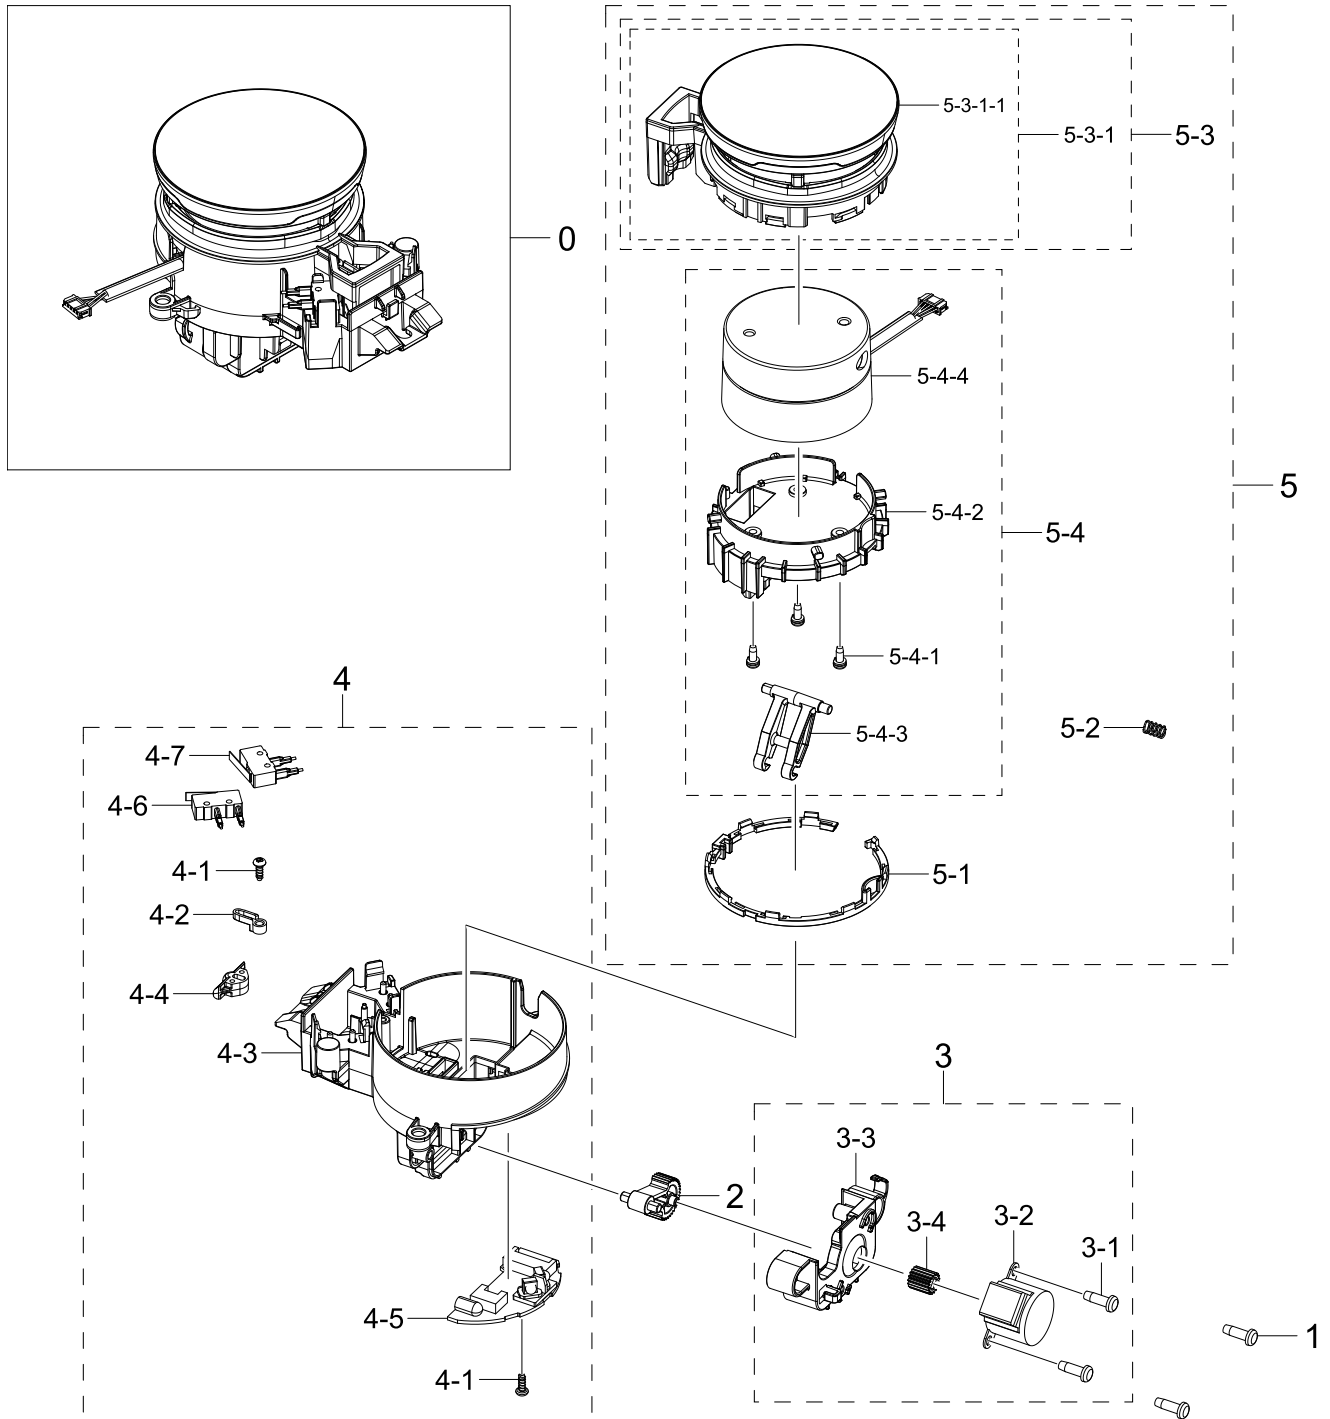

13. Assy Case Sensor_2

Assy Case Sensor_2

Exploded View

Parts List

No.	Lvl.	Loc.	Material Code	Description & Specification	SNA	Qty.
0	3		DJ97-02979A	ASSY CASE SENSOR; VR9500,No,LiDAR	SA	1
1	4	RV005	6003-000170	SCREW-TAPTYPE; PH,+,B,M4,L12,ZPC(WHT),SWR	SNA	2
2	4		DJ66-00841A	LEVER SWITCH; VR9500R,PC,3022R,BLACK,LIDA	SA	1
3	4		DJ94-01001A	ASSY MOTOR PARTS; VR9500,DC STEP	SA	1
3-1	5	RV005	6003-000170	SCREW-TAPTYPE; PH,+,B,M4,L12,ZPC(WHT),SWR	SNA	2
3-2	5		DJ31-00174A	MOTOR GEARED DC STEP; SP BN2H C,DC21.6V,0	SA	1
3-3	5		DJ61-02634A	HOLDER ETC; VR9500R,PC,T2,L34,NATURAL,302	SNA	1
3-4	5		DJ66-00868A	GEAR PINION; VR9500T,POM,NATURAL,OD9.5,9A	SNA	1
4	4	RB034	DJ97-02972A	ASSY FRAME; VR9500,LiDAR FRAME	SA	1
4-1	5	RV005	6003-000159	SCREW-TAPTYPE; PH,+,B,M3,L10,ZPC(BLK),SWR	SNA	2
4-2	5		DJ61-02629A	HOLDER; VR9500R,PC,T2,L15.5,BLACK,3022R,L	SNA	1
4-3	5		DJ61-02672A	FRAME BACK; VR9500R,PC,BLACK,T2,W128,3022	SNA	1
4-4	5		DJ61-02674A	STOPPER; VR9500R,POM,T2,9A,ELENSYS,NATURA	SA	1
4-5	5		DJ92-00207A	ASSY MODULE; PBA DOCKING IR,VR9500R,Stand	SA	1
4-6	5	RJ161	DJ39-00309A	WIRE HARNESS-SENSOR; 4P,LIDAR BUMPER_UR(R	SNA	1
4-7	5	RJ161	DJ39-00310A	WIRE HARNESS-SENSOR; 18P,LIDAR ASSY,SHUTT	SNA	1
5	4	RL005	DJ97-02977A	ASSY CASE; VR9500,No,HOLDER LiDAR	SA	1
5-1	5		DJ61-02673A	FIXER; VR9500R,POM,NATURAL,9A,LIDAR-LOCKE	SNA	1
5-2	5		DJ61-02849A	SPRING ETC; VR9500,SWPB,0.5mm,ID4.6,OD5.6	SNA	1
5-3	5		DJ97-02973A	ASSY CASE SENSOR; VR9500,No,LiDAR UPPER	SNA	1
5-3-1	6		DJ97-03088A	ASSY COVER; VR9500T,VYNIL,PACKING,PURE SI	SA	1
5-3-1-1	7		DJ67-00850A	CAP COVER; VR9500R,ABS,T2.5,W27.4,L27.4,H	SA	1
5-4	5		DJ97-02974A	ASSY CASE SENSOR; VR9500,No,LiDAR LOWER	SNA	1
5-4-1	6	RV005	6006-000130	SCREW-MACHINE; SWRCH18A,ZPC(WHT),L8,M3,PH	SNA	3