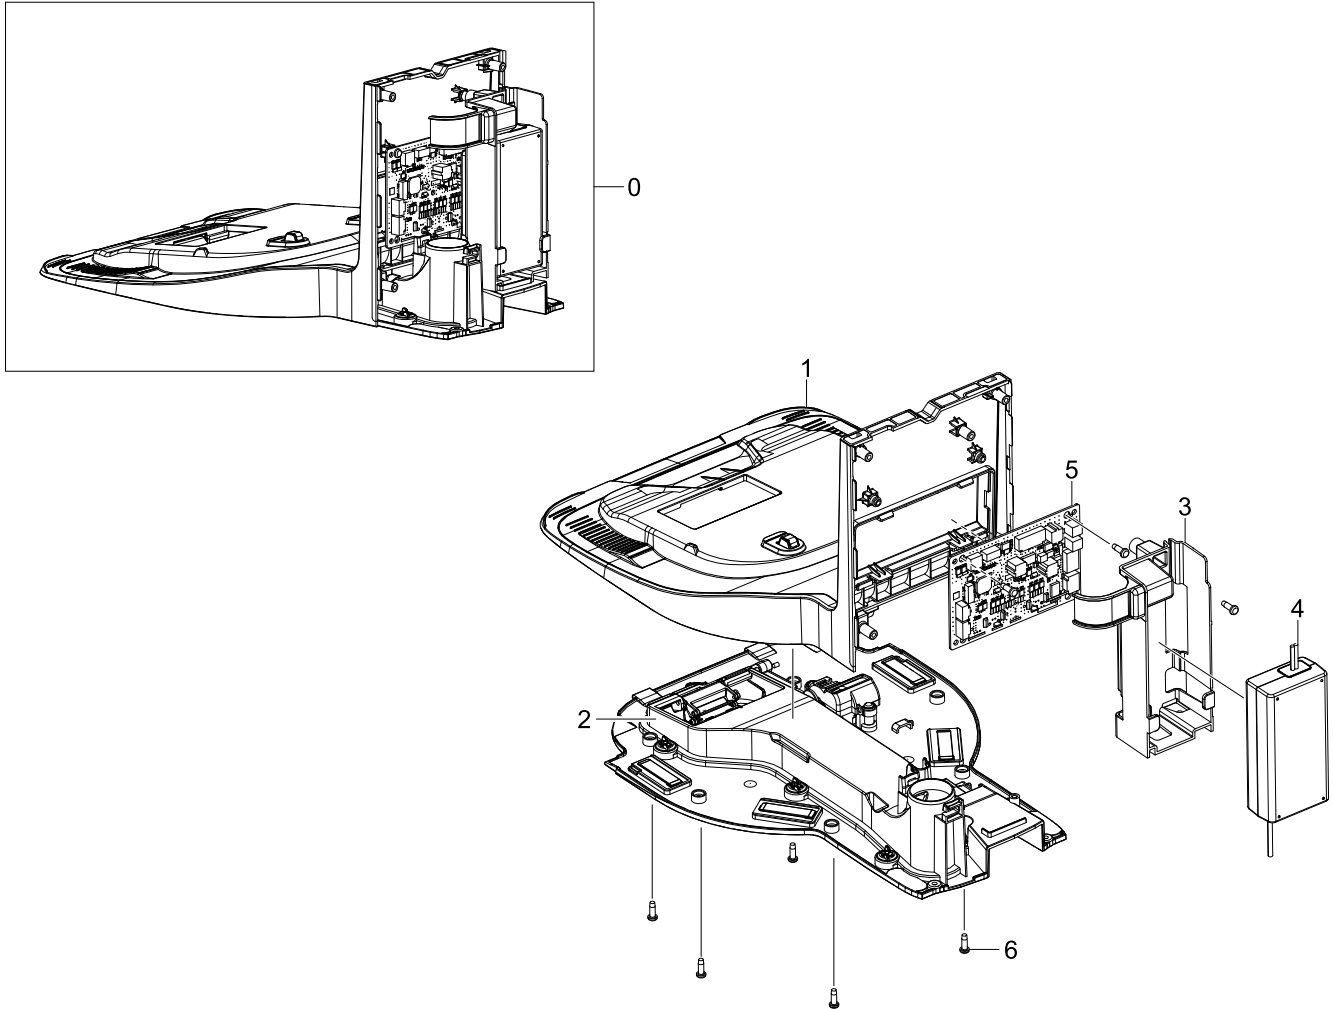

16.Assy Body Base_2

Assy Body Base_2

Exploded View

Parts List

No.	Lvl.	Loc.	Material Code	Description & Specification	SNA	Qty.
0	4	RB002	DJ97-02928A	ASSY BODY BASE; VR9500T,WHITE	SNA	1
1	5		DJ96-00236A	ASSY CHARGER-HOLDER; VR9500T	SA	1
2	5		DJ96-00237A	ASSY CHARGER-BASE; VR9500T	SA	1
3	5		DJ61-02622A	HOLDER PBA; VR9500,ABS,T2.5,L147,EBONY BL	SNA	1
4	5		DJ44-00012A	ADAPTOR; DC25.85V,2.5A,AC100-240V,65W,0to	SA	1
5	5		DJ92-00192A	ASSY MICOM; VR9500R_STATION,RENESAS(R5F10	SA	1
6	5	RV005	6003-000170	SCREW-TAPTYPE; PH,+,B,M4,L12,ZPC(WHT),SWR	SNA	10