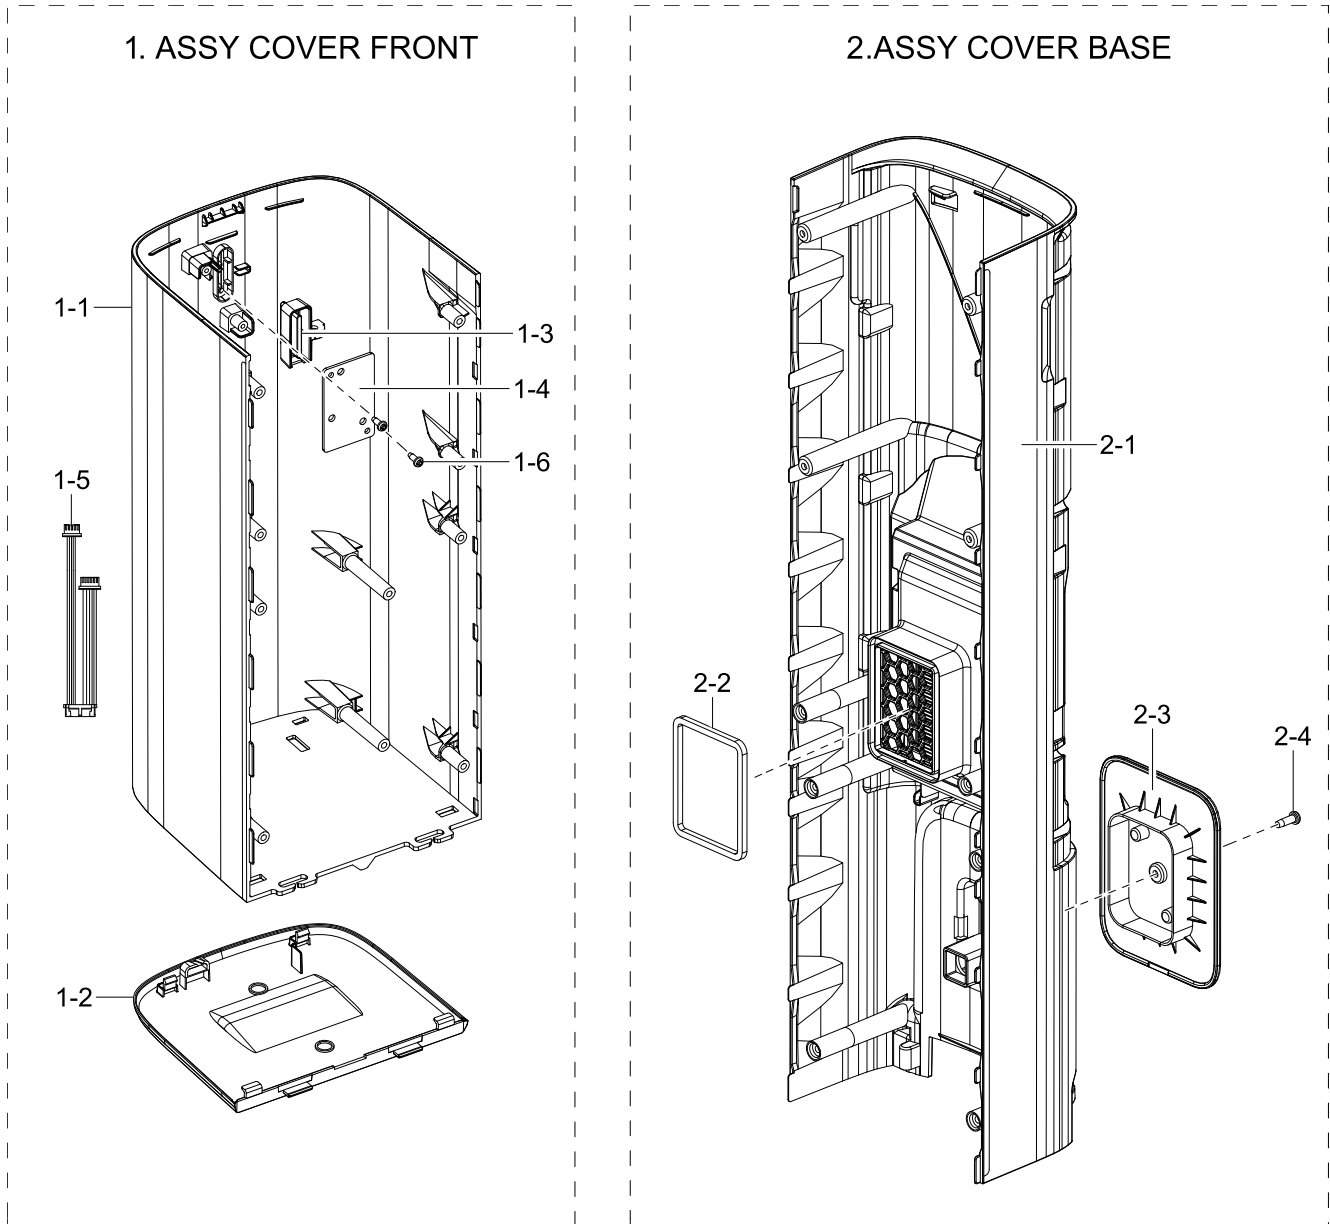

22.Assy Cover Front, Assy Cover Base

Assy Cover Front, Assy Cover Base

Exploded View

Parts List

No.	Lvl.	Loc.	Material Code	Description & Specification	SNA	Qty.
1	5	RB029	DJ97-02938A	ASSY COVER FRONT; VR9500T	SNA	1
1-1	6	RB059	DJ61-02670A	BODY MID; VR9500,ABS,T2.5,MISTY WHITE,HB,	SA	1
1-2	6		DJ64-01377A	DECORATION MID; VR9500,ABS,MISTY WHITE	SNA	1
1-3	6		DJ64-01397A	WINDOW LED; VCA-SAE90,PMMA,LD-0955,WHITE	SNA	1
1-4	6		DJ92-00206A	ASSY MODULE; LED INDICATOR,VR9500T,Statio	SA	1