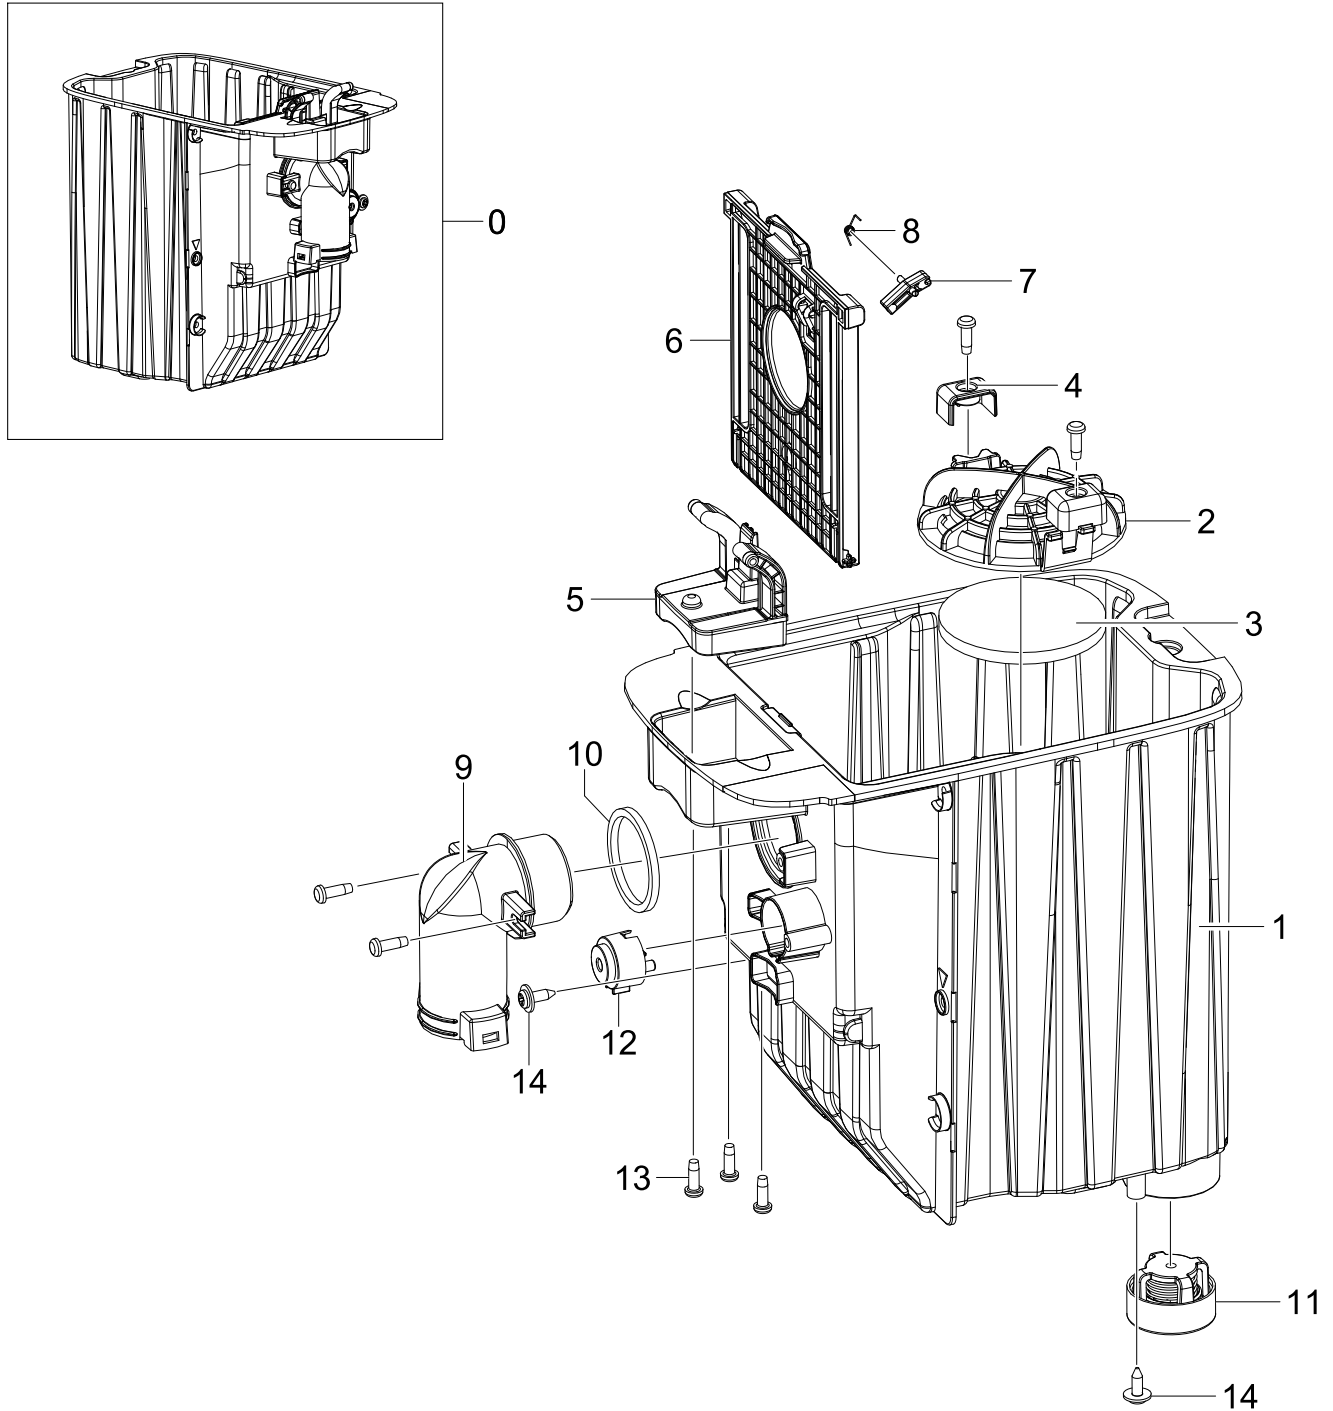

19. Assy Body Dust

Assy Body Dust

Exploded View

Parts List

No.	Lvl.	Loc.	Material Code	Description & Specification	SNA	Qty.
0	5	RB217	DJ97-02937A	ASSY BODY DUST; VR9500T	SA	1
1	6		DJ61-02668A	BODY DUST; VR9500,ABS,T3,CLEAR GRAY,HB,HG	SNA	1
2	6		DJ64-01373A	GRILLE FILTER; VR9500,ABS,CLEAR GRAY,HG-0	SNA	1
3	6		DJ63-01805A	FILTER GRILLE; VR9500T,T5,D64, 80PPI,PU F	SA	1
4	6		DJ61-02688A	HOLDER LOCK; VR9500,ABS,T2,L11.4,CLEAR GR	SNA	2
5	6		DJ61-02624A	HOLDER MID; VR9500,POM,L46.9,CLEAR GRAY,H	SNA	1
6	6		DJ66-00839A	LEVER SAFETY; VR9500,ABS,HG-0760GP,AZURE	SA	1
7	6		DJ66-00840A	LEVER SWITCH; VR9500,POM,K300,NATURAL	SNA	1
8	6		DJ61-02846A	SPRING ETC; VR9500T,STS304,0.4mm,ID2.7,OD	SNA	1
9	6		DJ62-00474A	PIPE INNER; VR9500,ABS,ID34,OD41.1,CLEAR	SNA	1
10	6		DJ63-01802A	GASKET ETC; VR9500T,EPDM,T3,W3,L40.6,OD40	SA	1
11	6	RB032	DJ97-01965F	ASSY DAMPER; SC54Q0,L63,GRAY	SA	1
12	6		DJ96-00239A	ASSY SWITCH PRESSURE; 1P,1350mmH20,WHITE,	SA	1
13	6	RV005	6003-000170	SCREW-TAPTYPE; PH,+,B,M4,L12,ZPC(WHT),SWR	SNA	7
14	6	RV005	6002-001327	SCREW-TAPPING; PWH,+,1,M4,L12,ZPC(WHT),SW	SNA	2