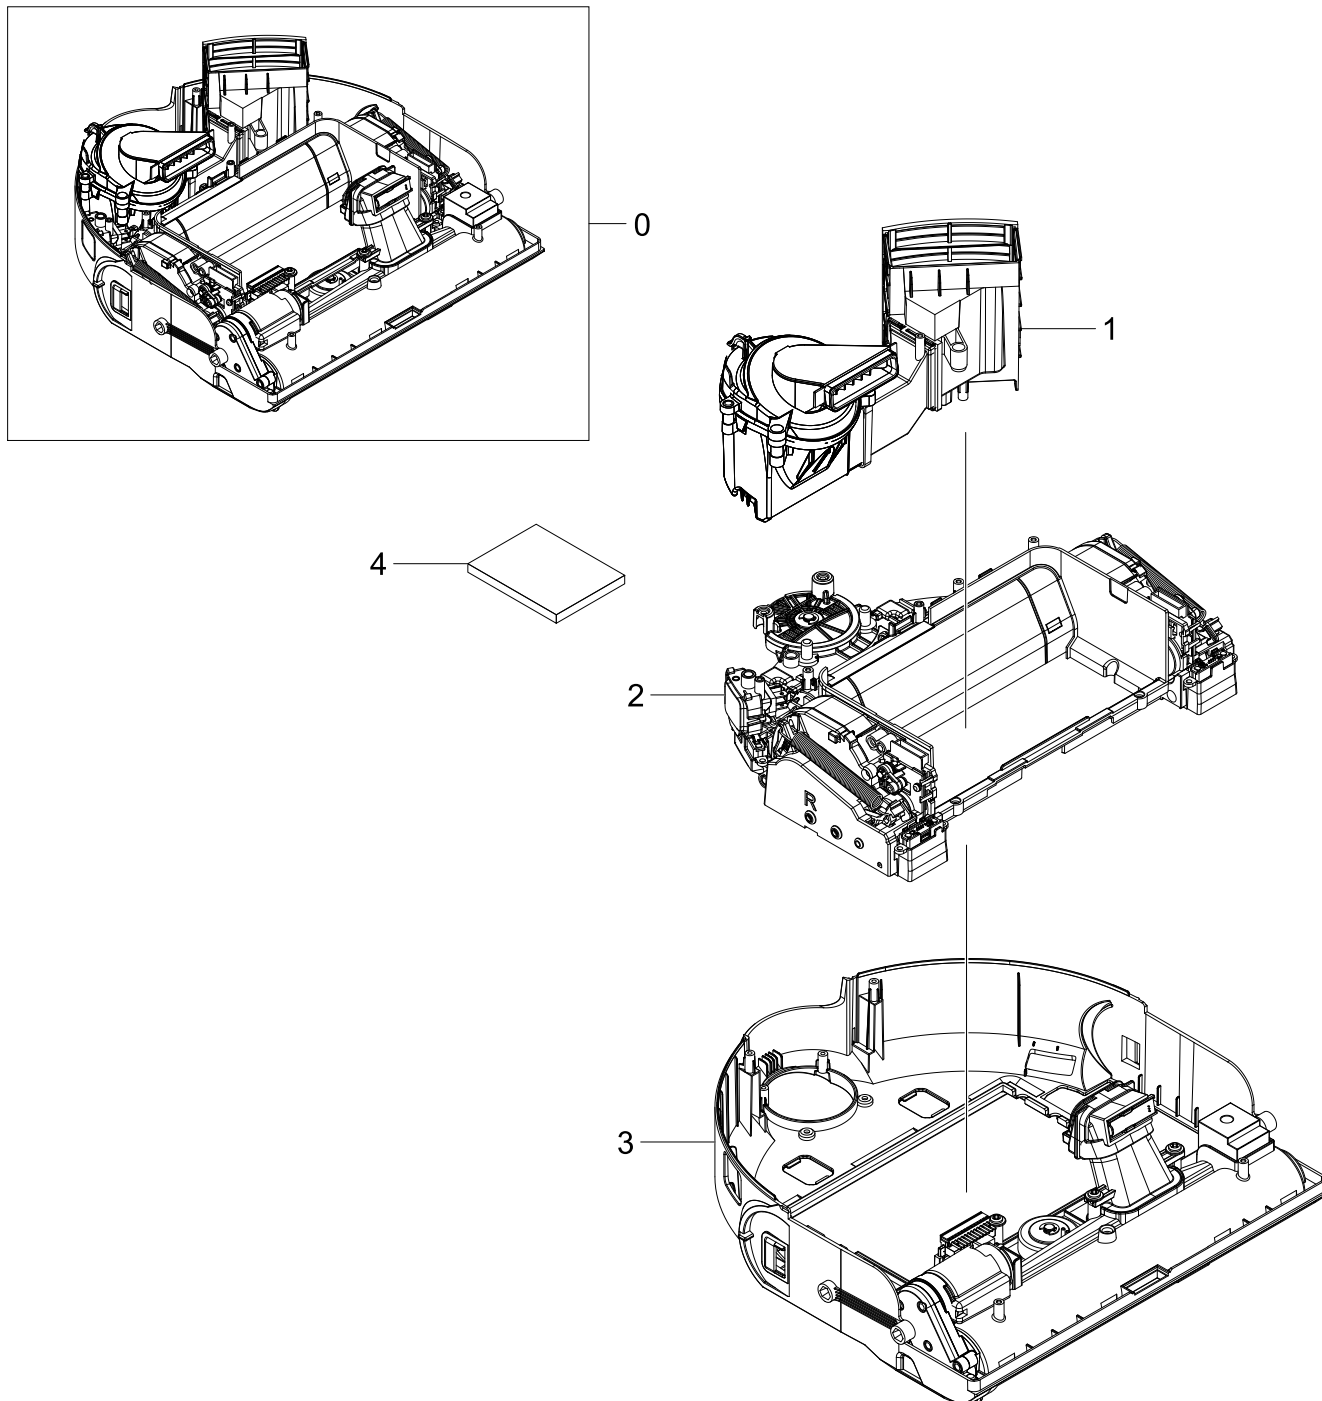

2. Assy Frame

Assy Frame

Exploded View

Parts List

No.	Lvl.	Loc.	Material Code	Description & Specification	SNA	Qty.
0	3	RB034	DJ97-03082A	ASSY FRAME; VR9500T,Moving Platform, ASSY	SNA	1
1	4		DJ94-01008A	ASSY MOTOR PARTS; VR9500,BLDC	SNA	1
2	4	RB034	DJ97-02987A	ASSY FRAME; VR9500R,EBONY BLACK,FRAME BOD	SNA	1
3	4	RB002	DJ97-02954A	ASSY BODY BASE; VR9500	SNA	1
4	4		DJ63-00508E	FILTER-SAFETY; SC9150,T5,W80,L60,ADHESIVE	SA	1