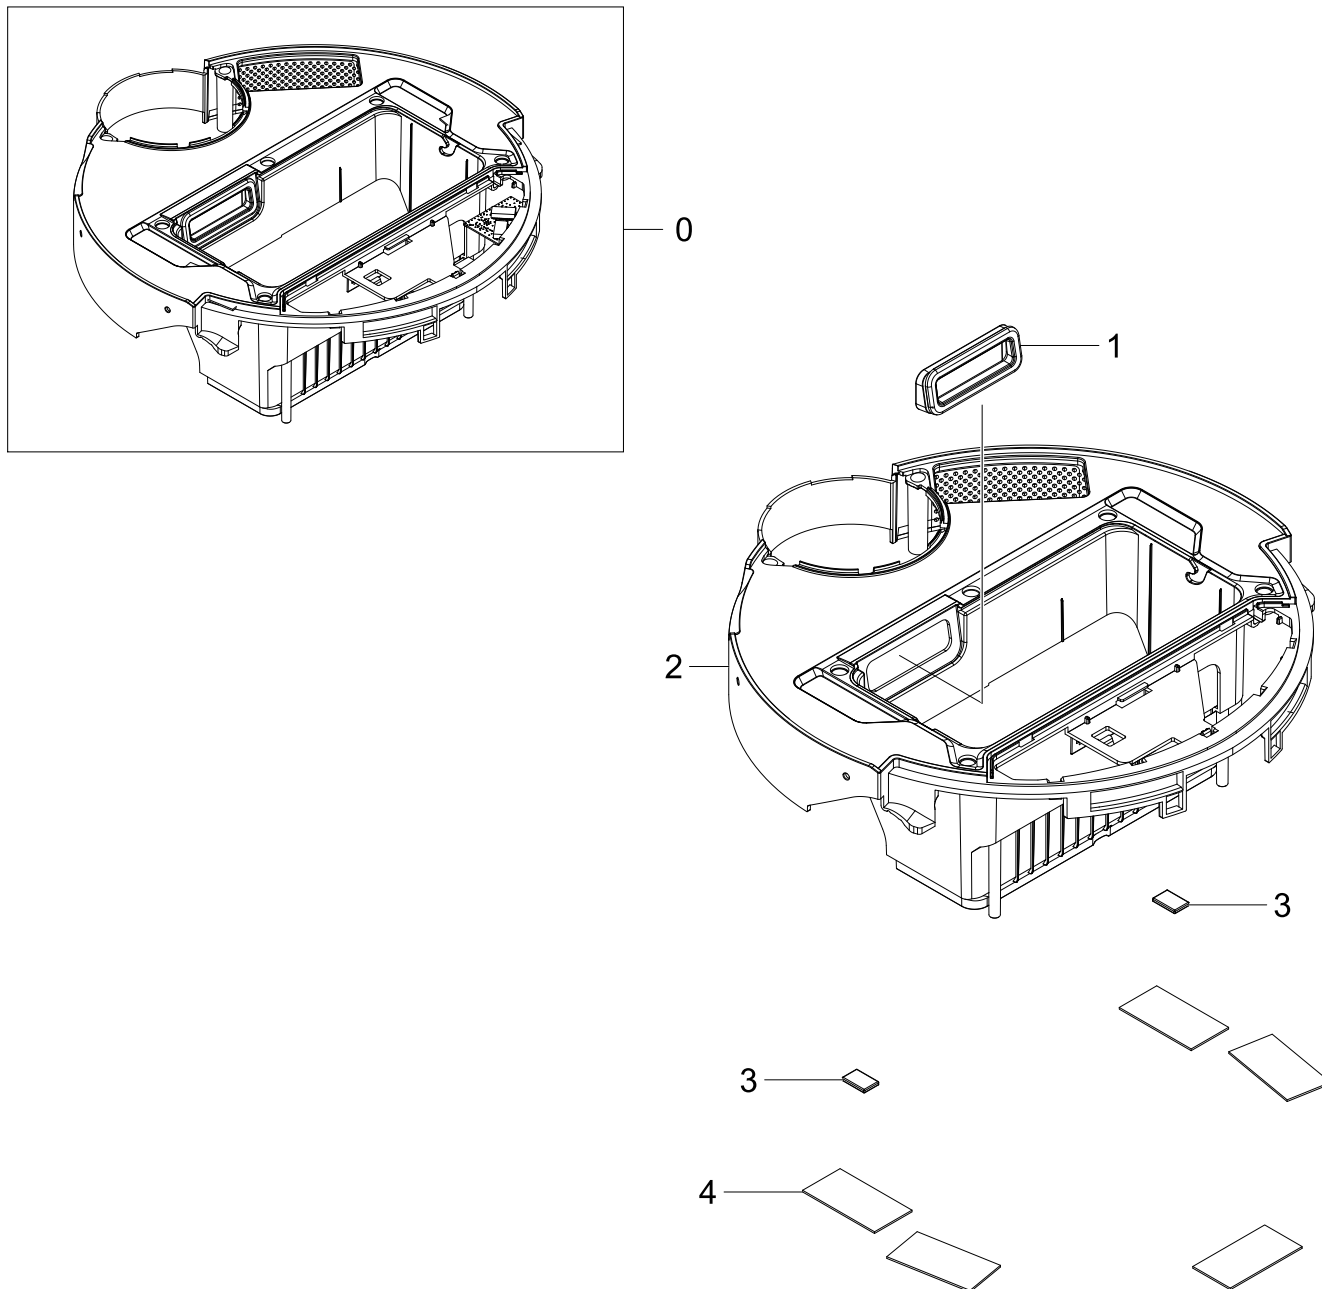

10. Assy Body Mid

Assy Body Mid

Exploded View

Parts List

No.	Lvl.	Loc.	Material Code	Description & Specification	SNA	Qty.
0	3	RB009	DJ97-02981B	ASSY BODY MID; VR9500T,USA, SmartThings	SNA	1
1	4		DJ63-01718A	GASKET DUCT; VR9500R,PVC,W-,L-,BLACK,NAP1	SA	1
2	4	RB059	DJ61-02677B	BODY MID; VR9500T,ABS,T2,CLEAR GRAY,Silk	SA	1
3	4		DJ61-02848A	MAGNET; VR9500T,Nd,T2,W10,L15,-,-,-	SNA	2
4	4		DJ63-01579A	GASKET CASE; VR7000M,EPDM,T1,W25,L48,BLAC	SNA	3