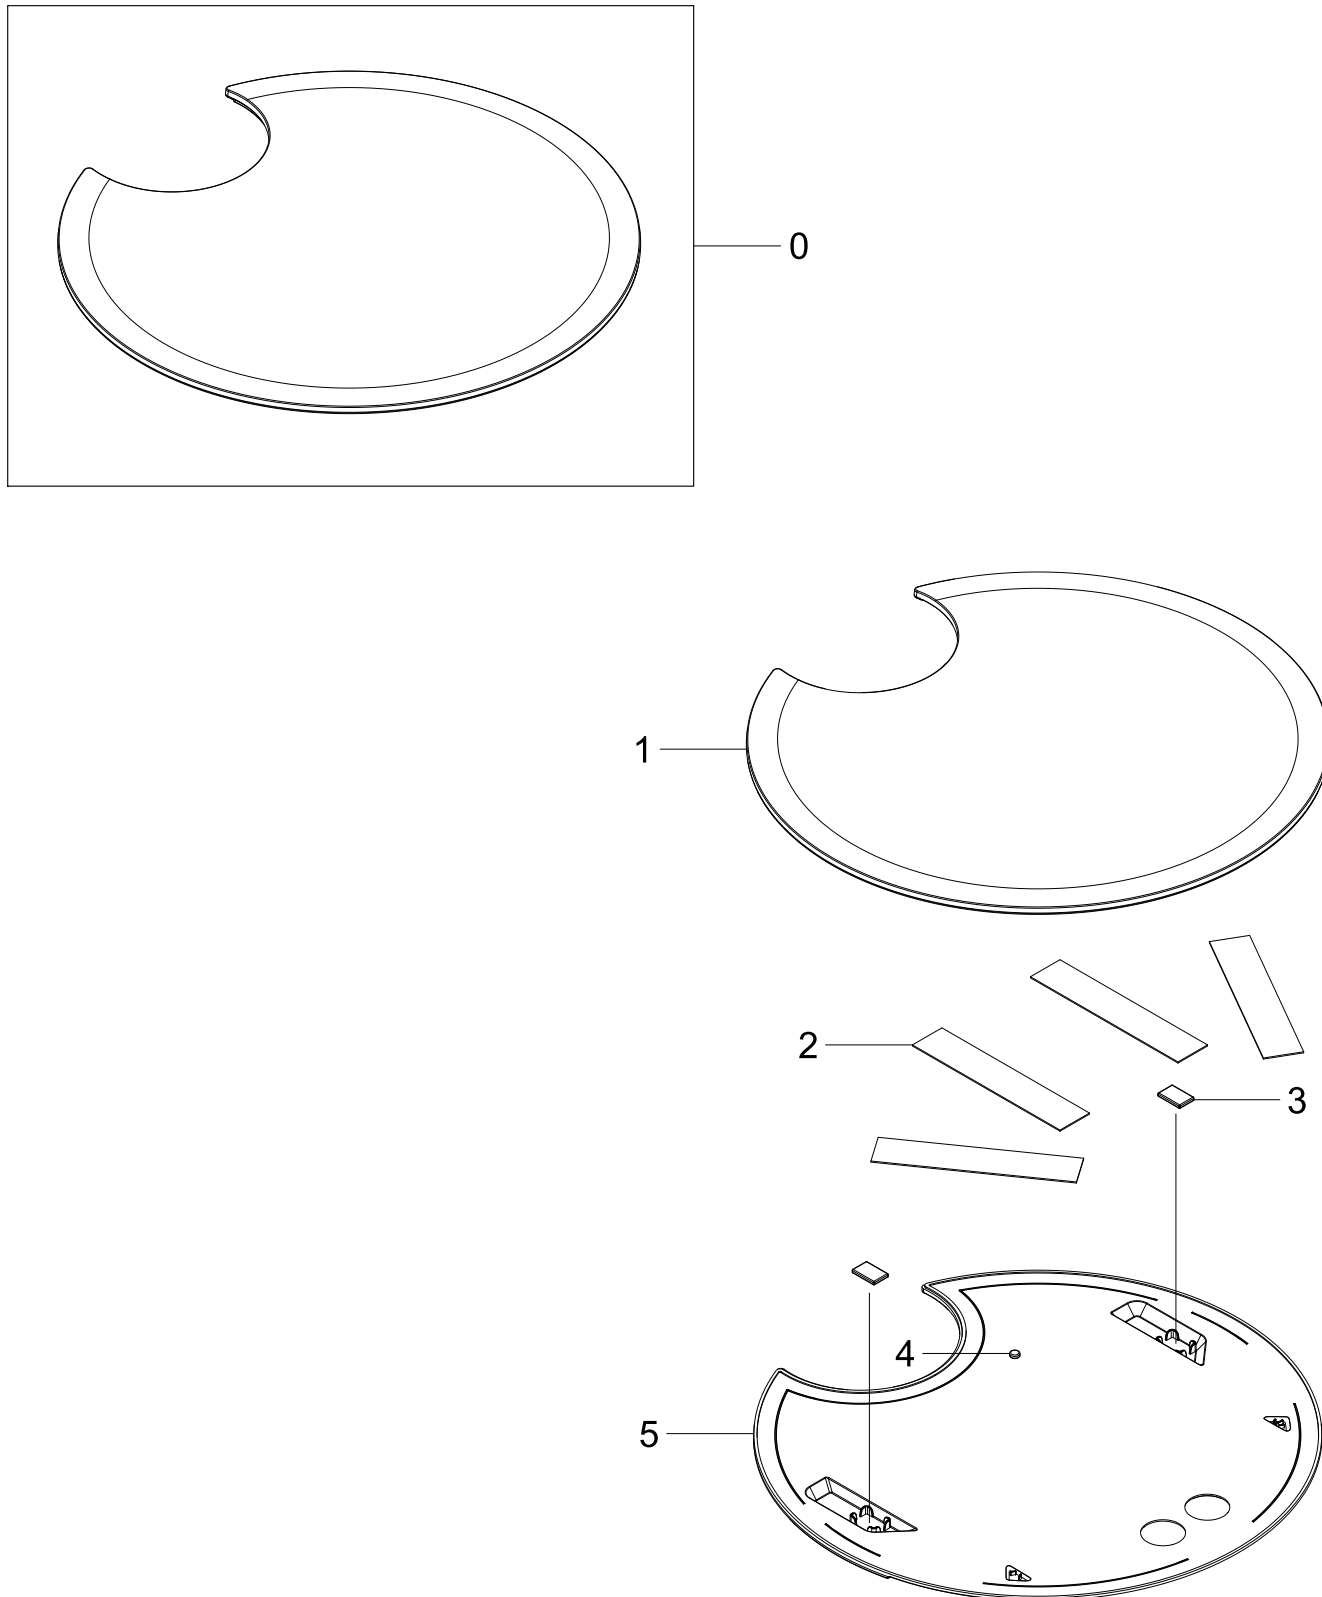

12. Assy Body Bumper_Panel Control

Assy Body Bumper_Panel Control

Exploded View

Parts List

No.	Lvl.	Loc.	Material Code	Description & Specification	SNA	Qty.
0	1	RB042	DJ97-02951A	ASSY PANEL CONTROL; VR9500T,MISTY WHITE,A	SA	1
1	2	RB188	DJ64-01385A	PANEL CONTROL; VR9500,PC,3022IR,NATURAL,F	SNA	1
2	2		DJ02-00003A	TAPE DOUBLE FACE; VR9500T,ACRYL,T0.64,W20	SNA	4
3	2		DJ61-02848A	MAGNET; VR9500T,Nd,T2,W10,L15,-,-,-	SNA	2
4	2		DJ61-02847A	MAGNET; VR9500T,Nd,T2,W5,L5,-,-,-(PI5)	SNA	1
5	2	RB241	DJ64-01386A	PANEL CONTROL-LOW; VR9500,ABS,RM-0760,MIS	SNA	1