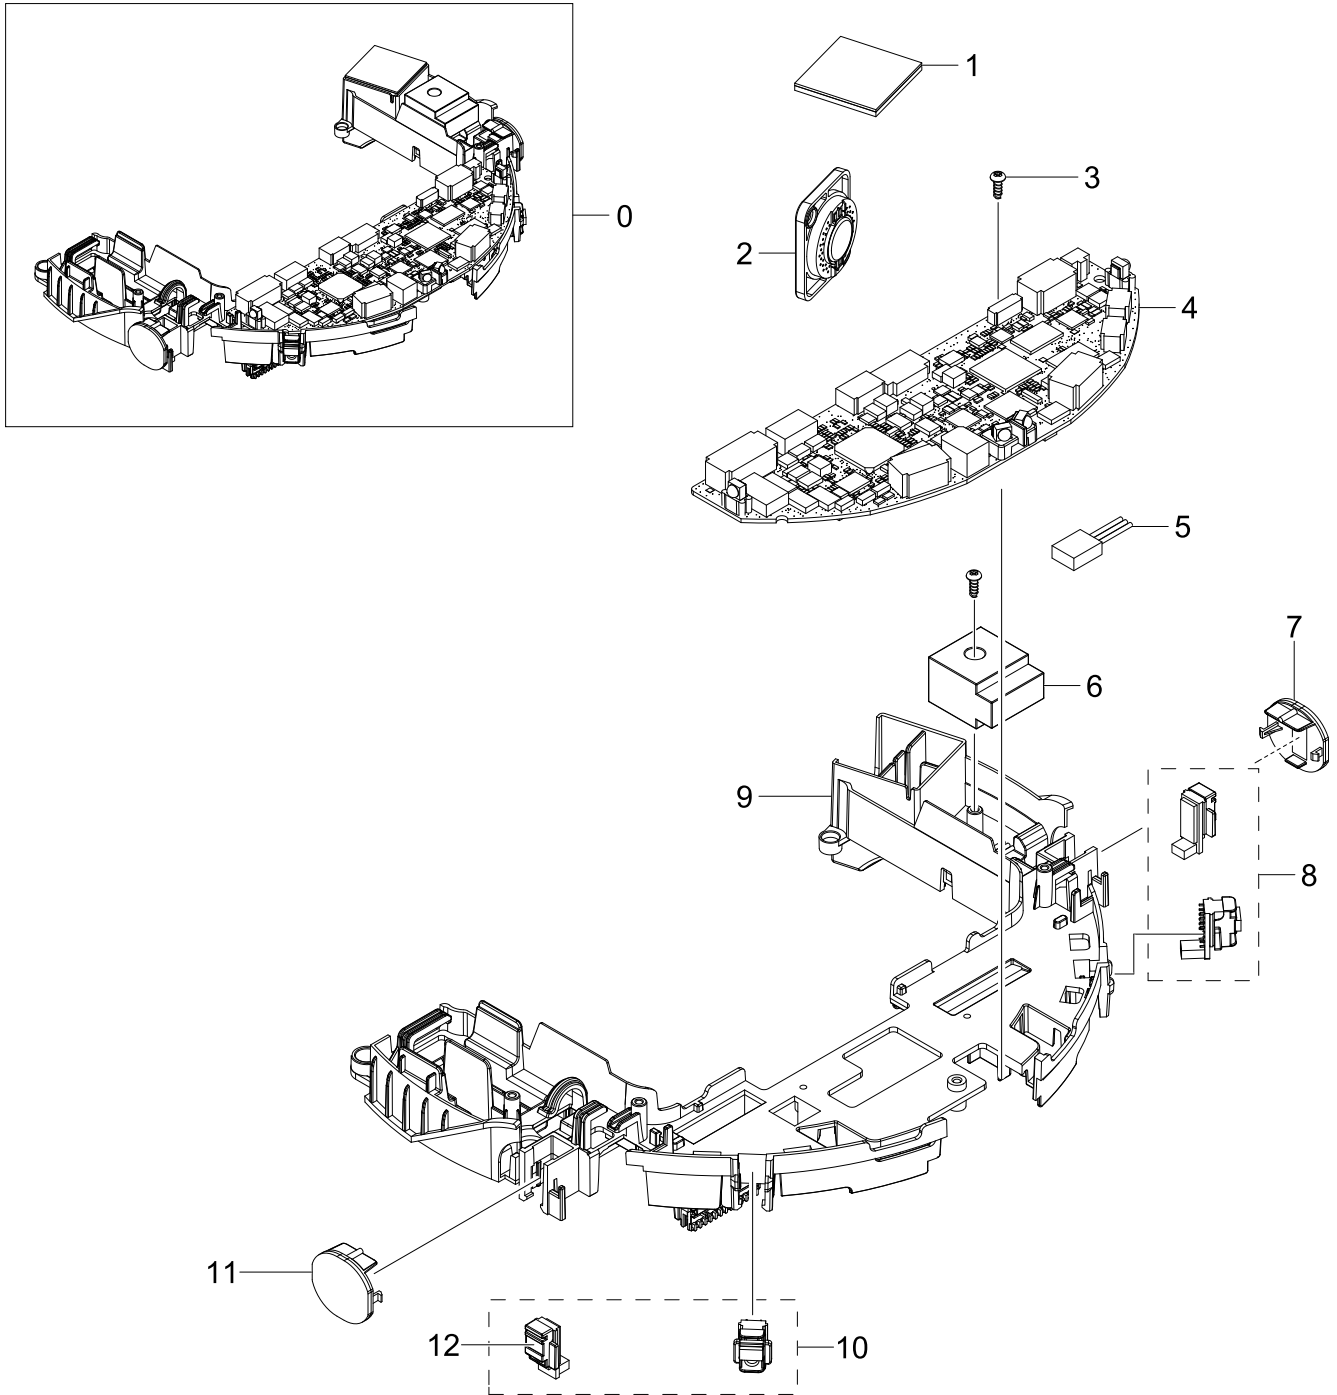

9. Assy Holder

Assy Holder

Exploded View

Parts List

No.	Lvl.	Loc.	Material Code	Description & Specification	SNA	Qty.
0	4		DJ97-02970F	ASSY HOLDER; VR9500,HOLDER PBA,GLOBAL,NPU	SA	1
1	5		DJ67-00881A	CAP ETC; VR9500,EPDM,T3,W32,L32,ADHESIVE	SNA	1
2	5		3001-002864	SPEAKER; 82±2dB,450Hz,40x32x9.5mm,2W	SA	1
3	5	RV005	6003-000159	SCREW-TAPTYPE; PH,+,B,M3,L10,ZPC(BLK),SWR	SNA	1
4	5		DJ92-00185E	ASSY PCB MAIN; PBA MAIN 6L,VR9500T PLUS,1	SA	1
5	5	RJ161	DJ39-00332A	WIRE HARNESS-SENSOR; 3P,DUST BOX DETECT,U	SA	1
6	5		DJ67-00882A	WEIGHT BALANCE; VR9500T,BRASS,T19,L25.6,c	SA	1
7	5		DJ64-01408A	WINDOW SENSOR-LEFT; VR9500T,PC,3022R,DARK	SNA	1
8	5	RJ161	DJ39-00308A	WIRE HARNESS-SENSOR; 22P,SENSOR LEFT,CLIF	SA	1
9	5		DJ61-02788A	HOLDER PBA; VR9500T,ABS,T2,L280,INNER GRA	SNA	1
10	5	RJ161	DJ39-00312A	WIRE HARNESS-SENSOR; 22P,SENSOR RIGHT,BRU	SA	1
11	5		DJ64-01409A	WINDOW SENSOR-RIGHT; VR9500T,PC,3022R,DAR	SNA	1
12	5		DJ97-03087A	ASSY HOLDER; VR9500T,BLACK,SIDE PSD	SA	2