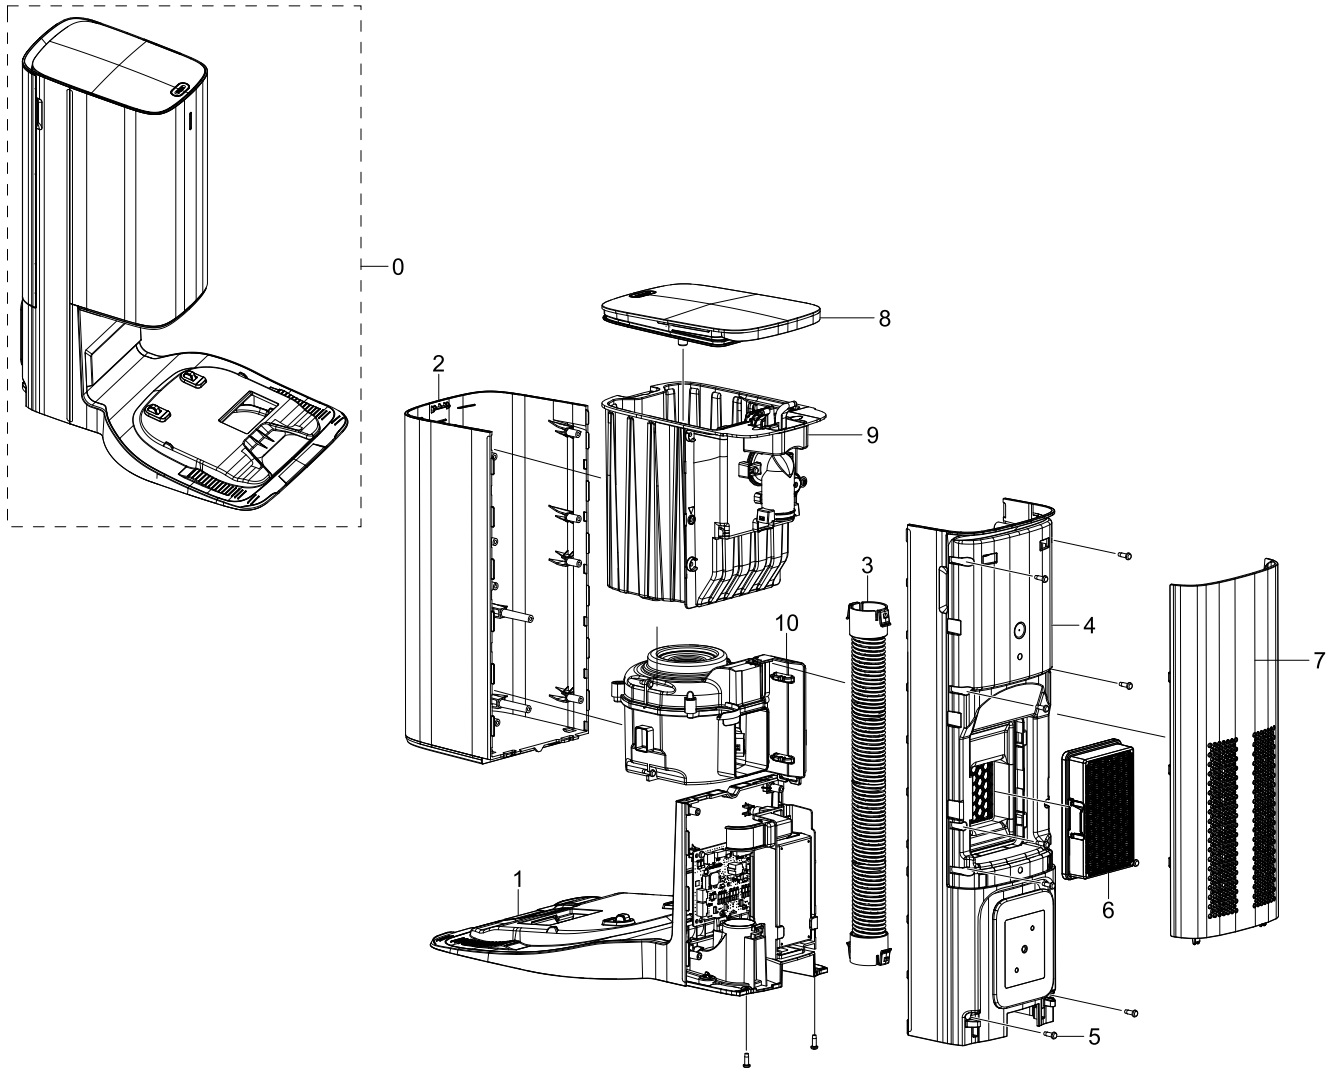

15. Assy Charger

Assy Charger

Exploded View

Parts List

No.	Lvl.	Loc.	Material Code	Description & Specification	SNA	Qty.
0	3		DJ96-00238L	ASSY CLEANER N CHARGER; VR9500T,MISTY WHI	SNA	1
1	4	RB002	DJ97-02928A	ASSY BODY BASE; VR9500T,WHITE	SNA	1
2	5	RB029	DJ97-02938A	ASSY COVER FRONT; VR9500T	SNA	1
3	4	RL018	DJ97-02930A	ASSY HOSE; VR9500T,BLACK	SA	1
4	5		DJ61-02669A	BODY BACK; VR9500,ABS,T2.5,MISTY WHITE,HB	SA	1
5	4	RV005	6003-000170	SCREW-TAPTYPE; PH,+B,M4,L12,ZPC(WHT),SWR	SNA	12
6	4	RA023	DJ97-02931A	ASSY FILTER OUTLET; VR9500T,WHITE	SA	1