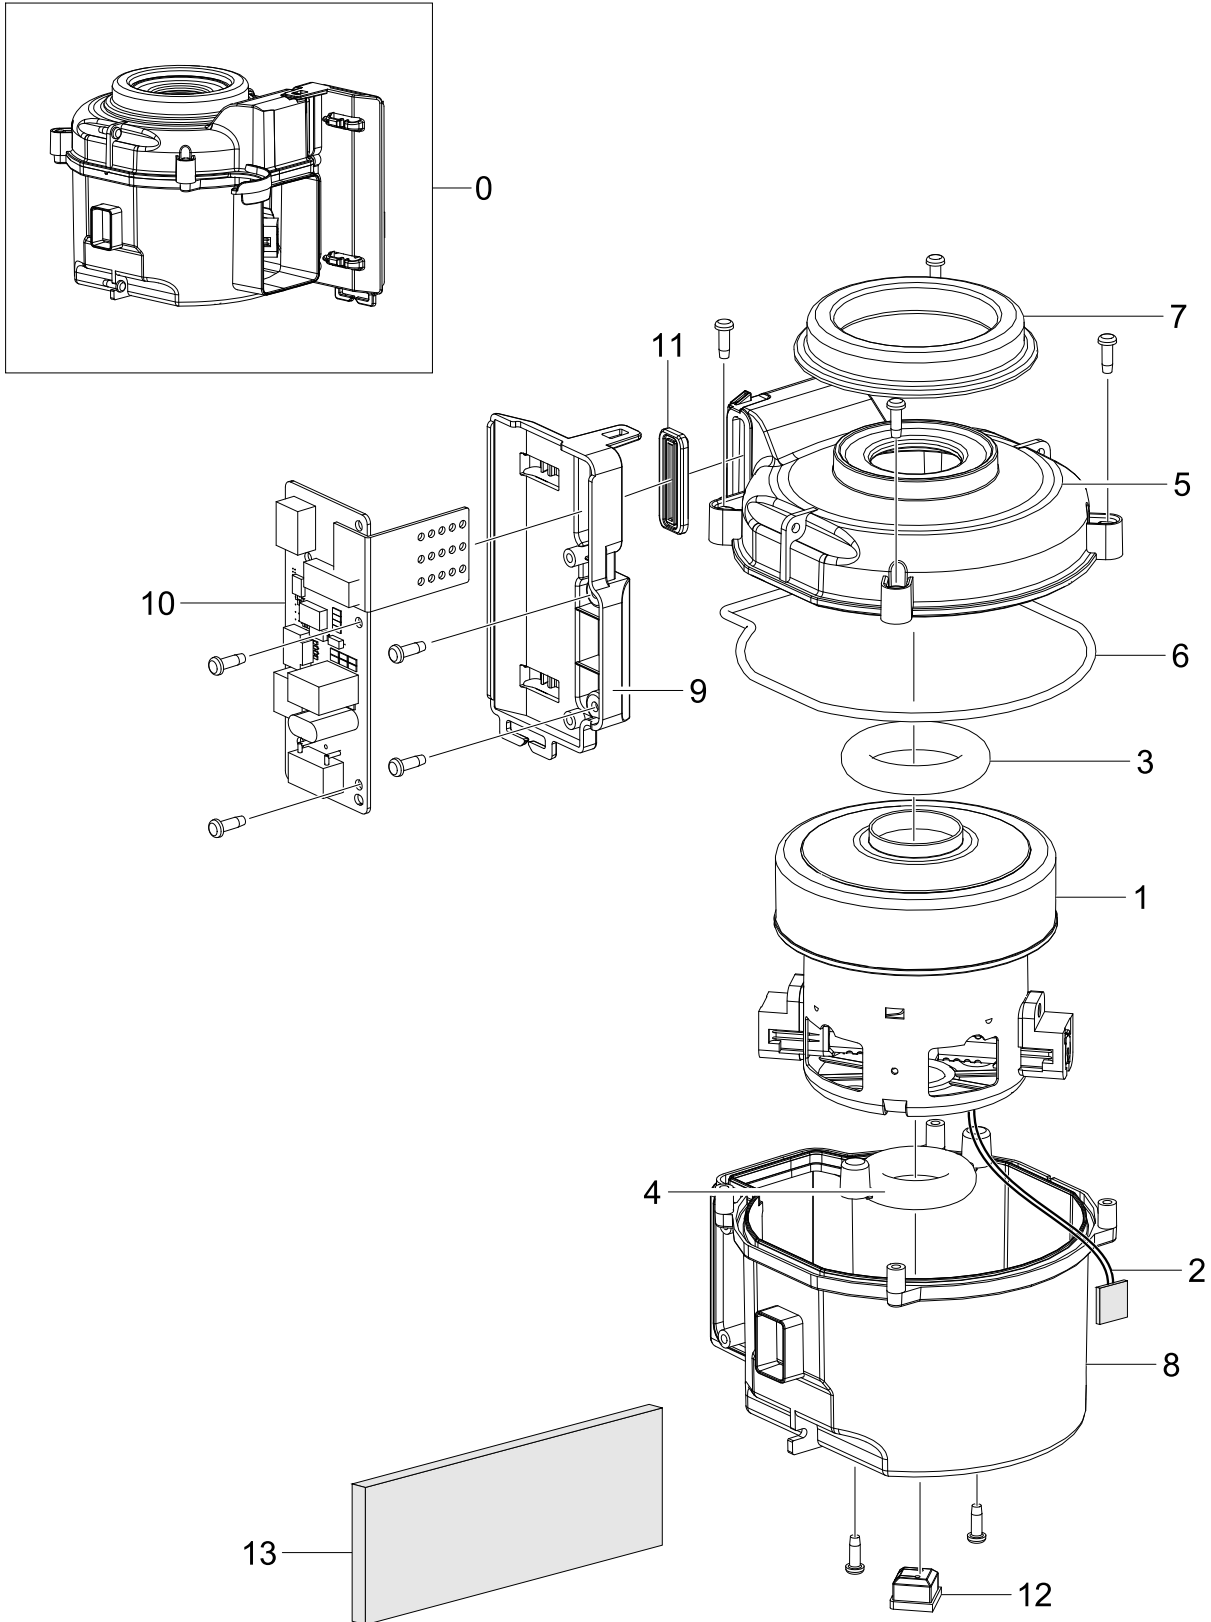

20. Assy Case Motor_Clean Station

Assy Case Motor_Clean Station

Exploded View

Parts List

No.	Lvl.	Loc.	Material Code	Description & Specification	SNA	Qty.
0	5	RJ002	DJ97-02941D	ASSY CASE MOTOR; VR9500T/VR8500T,GLOBAL,2	SNA	1
1	6		DJ31-00142T	MOTOR UNIVERSAL FAN; VCM-K40AUAB,VCM-K40A	SA	1
2	6		DJ39-00314A	WIRE HARNESS-MOTOR; 2P,0.8T Tab,17AM205A5	SA	1
3	6	RP221	DJ73-10152A	CUSHION-RING; NR FOAM,BLACK,VC-6200/F-TYP	SA	1
4	6	RP223	DJ69-00398A	CUSHION-RING; TPV,OD45.5,ID23.5,H66.6,TPV	SA	1
5	6	RJ024	DJ61-02646A	CASE MOTOR-UP; VR9500,ABS,T2,EBONY BLACK,	SNA	1
6	6		DJ63-01800A	GASKET ETC; VR9500T,EPDM,T3,W3,L430,EXTRU	SNA	1
7	6	RJ038	DJ69-00263A	CUSHION-MOTOR F; NR FOAM,BLACK,SC8330	SNA	1
8	6	RJ022	DJ61-02647A	CASE MOTOR-LOW; VR9500,ABS,T2,EBONY BLACK	SNA	1
9	5		DJ61-02626A	HOLDER PBA; VR9500,ABS,-,L2,EBONY BLACK,-	SNA	1
10	5		DJ92-00209A	ASSY PBA MODULE; STATION_CLEAN,VR9500T,St	SA	1
11	5		DJ63-01713A	GASKET CASE MOTOR; VR9500,TPV,TPV-45VSH-6	SNA	1
12	6		DJ63-01306A	GASKET WIRE; SC21F70H,NBR,T3,W14.6,L14.6,	SA	1
13	6	RA093	DJ63-50138H	SPONGE-MOTOR; VC-SB930Z,FELT/SPONGE,T12,W	SA	1