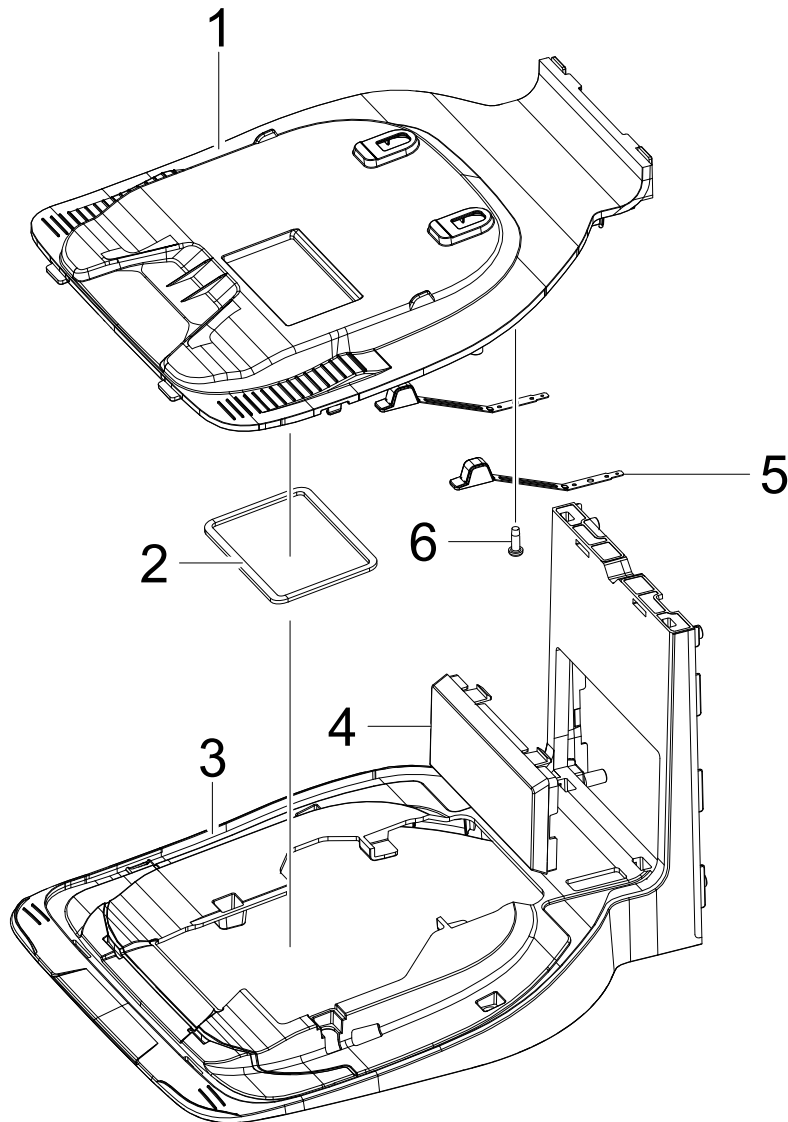

17. Assy Charger Holder

Assy Charger Holder

Exploded View

Parts List

No.	Lvl.	Loc.	Material Code	Description & Specification	SNA	Qty.
1	6		DJ63-01699A	COVER CHARGER-TOP; VR9500,ABS,CLEAR GRAY,	SA	1
2	6		DJ63-01798A	GASKET ETC; VR9500T,EPDM,T2,W4,L93.5*62,A	SNA	1
3	6		DJ63-01695A	COVER CHARGER; VR9500R,ABS,T2.5,HB,MISTY	SA	1
4	6		DJ64-01378A	WINDOW SENSOR; VR9500,PC,PC110,DARK GLASS	SA	1
5	6		DJ97-02935A	ASSY HOLDER TERMINAL; VR9500T	SA	1
6	6	RV005	6003-000159	SCREW-TAPTYPE; PH,+,B,M3,L10,ZPC(BLK),SWR	SNA	2