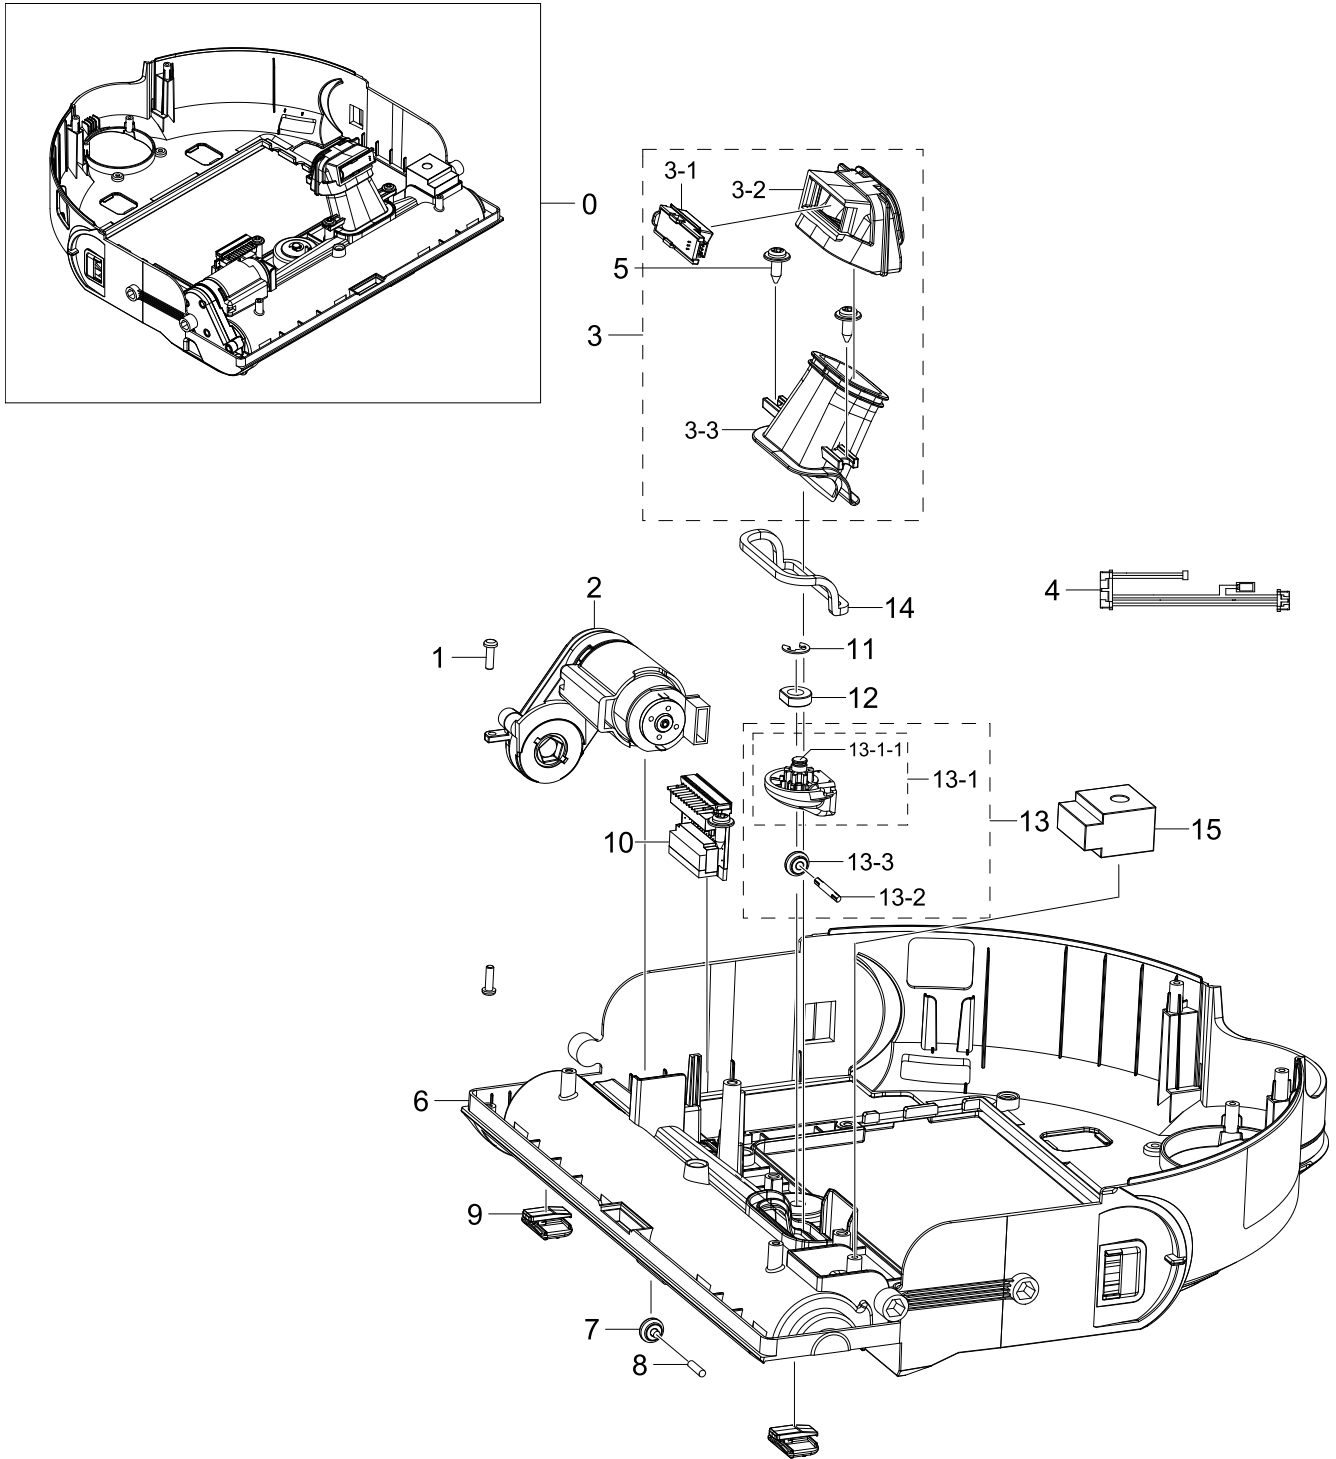

4. Assy Body Base

Assy Body Base

Exploded View

Parts List

No.	Lvl.	Loc.	Material Code	Description & Specification	SNA	Qty.
0	4	RB002	DJ97-02954A	ASSY BODY BASE; VR9500	SNA	1
1	5	RV005	6003-000159	SCREW-TAPTYPE; PH,+,B,M3,L10,ZPC(BLK),SWR	SNA	1
2	5		DJ97-02846A	ASSY CASE DRUM; VR9500T	SA	1
3	5	RB033	DJ97-02969A	ASSY DUCT INLET; VR9500	SA	1
3-1	6	RB026	DJ97-02986A	ASSY COVER DUST; VR9500,DUST SENSOR	SA	1
3-2	6		DJ63-01735A	GASKET DUCT; VR9500,PVC,T1.5,L41.6,BLACK,	SNA	1
3-3	6		DJ62-00492A	PIPE CONNECTOR; VR9500T,ABS,ID36.6,OD40.6	SNA	1
4	5		DJ39-00306A	WIRE HARNESS-PBA; 12P,DRUM ASSY,DUST DETE	SA	1
5	5	RV005	6002-001327	SCREW-TAPPING; PWH,+,1,M4,L12,ZPC(WHT),SW	SNA	3
6	5	RB002	DJ97-03086A	ASSY BODY BASE; VR9500T,MISTY WHITE,Servi	SA	1
7	5		DJ66-00746A	ROLLER; HB300,POM,BLACK	SA	1
8	5		DJ66-00776A	SHAFT ROLLER; VR7000M,STS303,L8,OD2.9,T2.	SA	1
9	5		DJ61-02239A	FIXER BRUSH; VR9000H,ABS,YELLOW HALO,HB,H	SA	2
10	5		DJ92-00204A	ASSY MODULE; PBA SUB BRUSH,VR8000T,DRUM,	SA	1
11	5	RP371	6044-000227	RING-E; ID5.0,OD11,T0.6,BLUEING,STC5	SNA	2
12	5		6601-002356	BEARING-OILLESS; ID6,OD13,L3.9,SBF1118,WH	SNA	1
13	5	RL140	DJ97-02953A	ASSY CASTER; BODY BASE,VR9500	SA	1
13-1	6		DJ61-02814A	HOLDER BACK; VR9500T,PA66+GF30%,T2,L26,BL	SA	1
13-1-1	7		DJ66-00888A	SHAFT ROLLER; VR9500,SM45C,L13.5,OD6	SA	2
13-2	6		DJ66-00836A	SHAFT ROLLER; VS9000RL,MSWR,L20.4,OD3.9,D	SA	1
13-3	6	RP107	DJ66-70163A	ASSY ROLLER BRUSH; BRUSH,VC6200,SUB GRY,O	SA	1
14	5		DJ63-01808A	GASKET ETC; VR9500,EPDM,-,T3,W54.6,L37.1,	SNA	1
15	5		DJ67-00882A	WEIGHT BALANCE; VR9500T,BRASS,T19,L25.6,c	SA	1