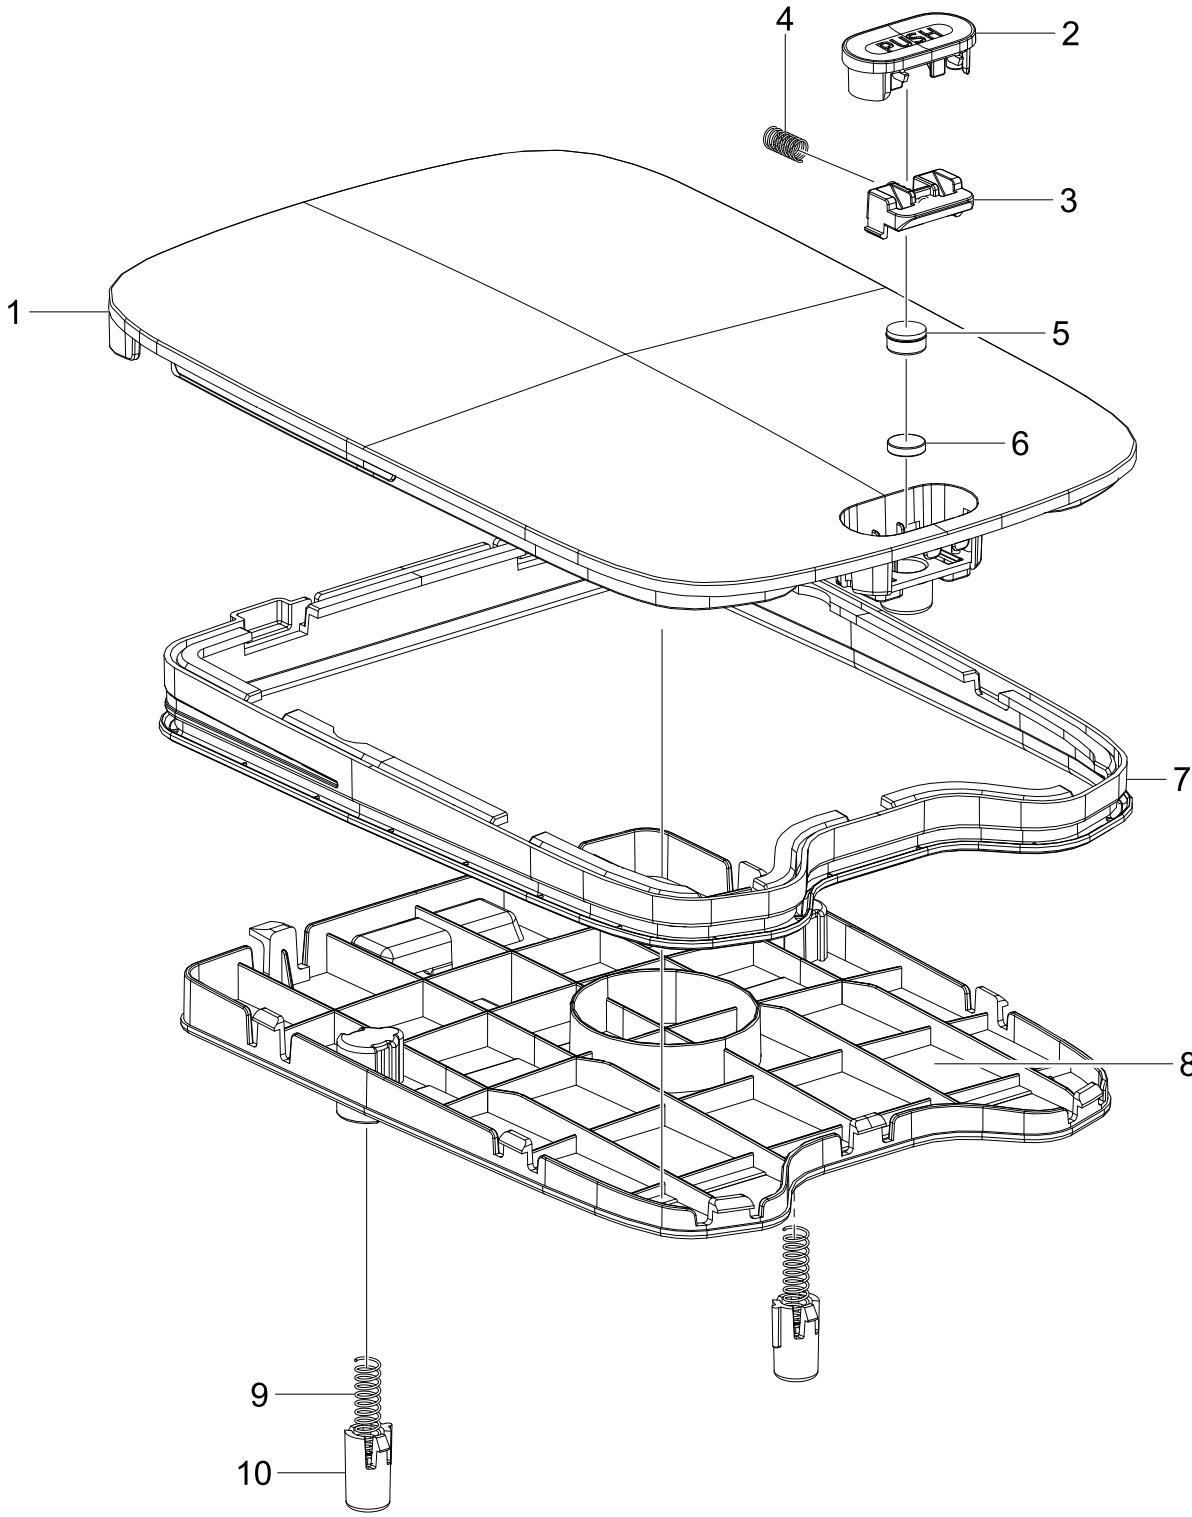

21. Assy Cover Dust

Assy Cover Dust

Exploded View

Parts List

No.	Lvl.	Loc.	Material Code	Description & Specification	SNA	Qty.
1	5	RB105	DJ63-01697A	COVER DUST; VR9500,ABS,CLEAR GRAY,HG-0760	SNA	1
2	5		DJ64-01398B	BUTTON PUSH; VCA-SAE90,ABS,CLEAR GRAY,CLE	SNA	1
3	5		DJ61-02730A	GUIDE CLAMPER; VCA-SAE90,ABS,L22.4,HG-076	SNA	1
4	5		DJ61-02860A	SPRING ETC COIL; VR9500,HSWR,0.4mm,ID4,OD	SNA	1
5	5		DJ61-02842A	MAGNET NEODYMIUM; VR9500T,Nd,T2,W8,L8	SNA	1
6	5		DJ61-02811A	HOLDER RUBBER; VR9500,Si,L5,BLACK,HB,RUBB	SNA	1
7	5		DJ63-01789A	GASKET CASE; VR9500,Si,Ebony Black	SNA	1
8	5		DJ63-01698A	COVER DUST-IN; VR9500,ABS,HB,CLEAR GRAY,H	SNA	1
9	5		DJ61-02859A	SPRING ETC COIL; VR9500,HSWR,0.5mm,ID4.5,	SNA	2
10	5		DJ61-02726A	HOLDER ETC; VCA-SAE90,ABS,L17.1,AIRBORNE	SNA	2