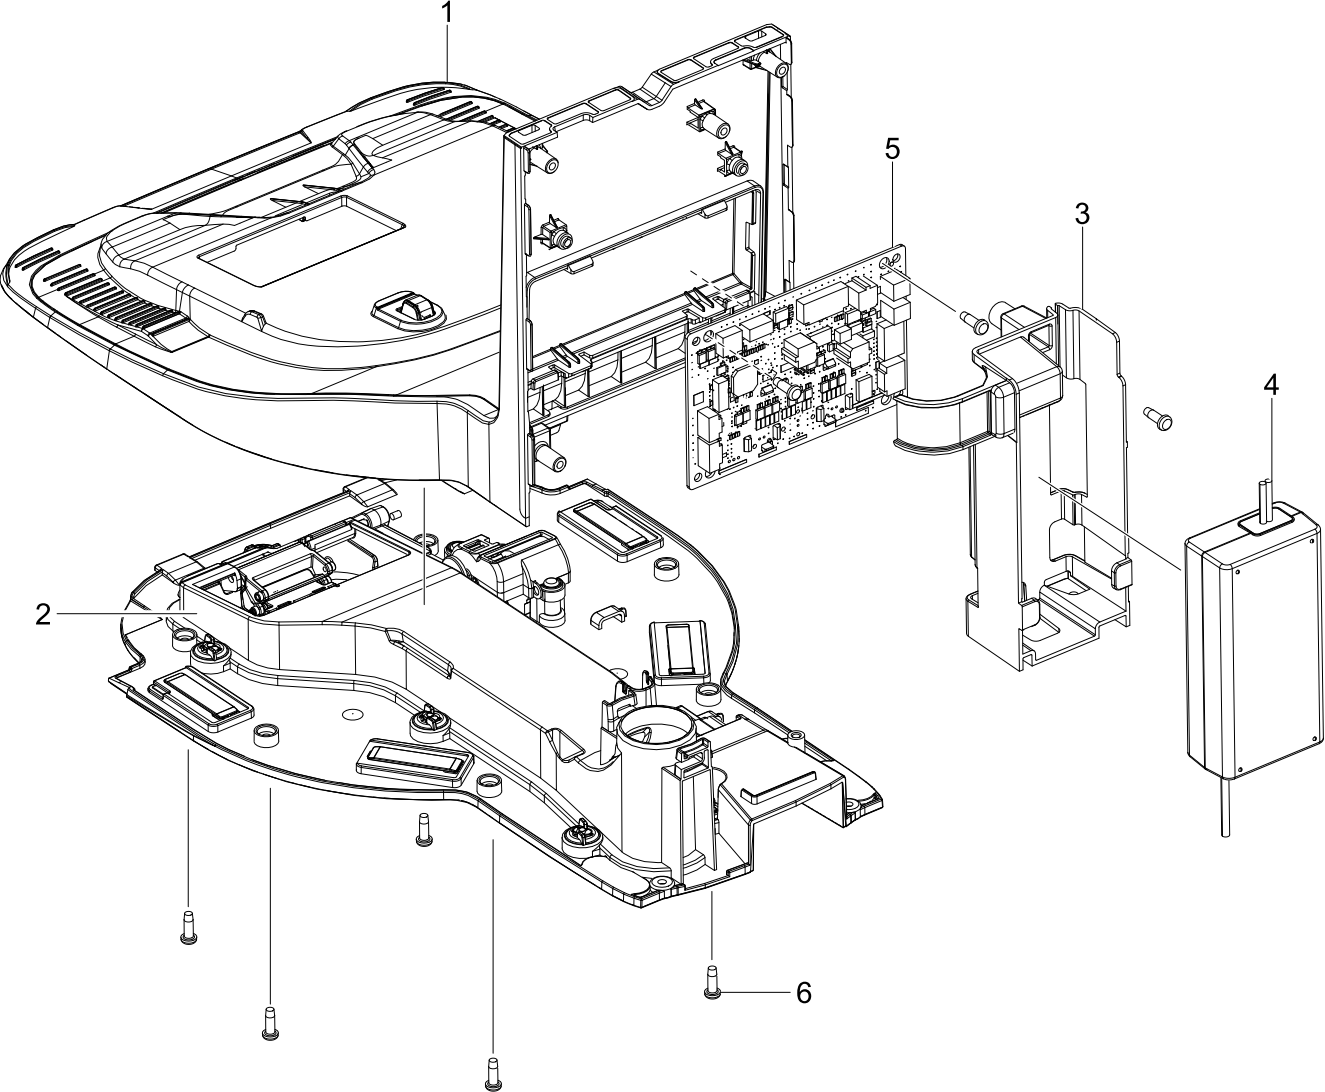

16. Assy Body Base_Clean Station

Assy Body Base_Clean Station

Exploded View

Parts List

No.	Lvl.	Loc.	Material Code	Description & Specification	SNA	Qty.
1	5		DJ96-00236A	ASSY CHARGER-HOLDER; VR9500T	SA	1
2	5		DJ96-00237A	ASSY CHARGER-BASE; VR9500T	SA	1
3	5		DJ61-02622A	HOLDER PBA; VR9500,ABS,T2.5,L147,EBONY BL	SNA	1
4	5		DJ44-00012A	ADAPTOR; DC25.85V,2.5A,AC100-240V,65W,0to	SA	1
5	5		DJ92-00192A	ASSY MICOM; VR9500R_STATION,RENESAS(R5F10	SA	1
6	5	RV005	6003-000170	SCREW-TAPTYPE; PH,+,B,M4,L12,ZPC(WHT),SWR	SNA	10