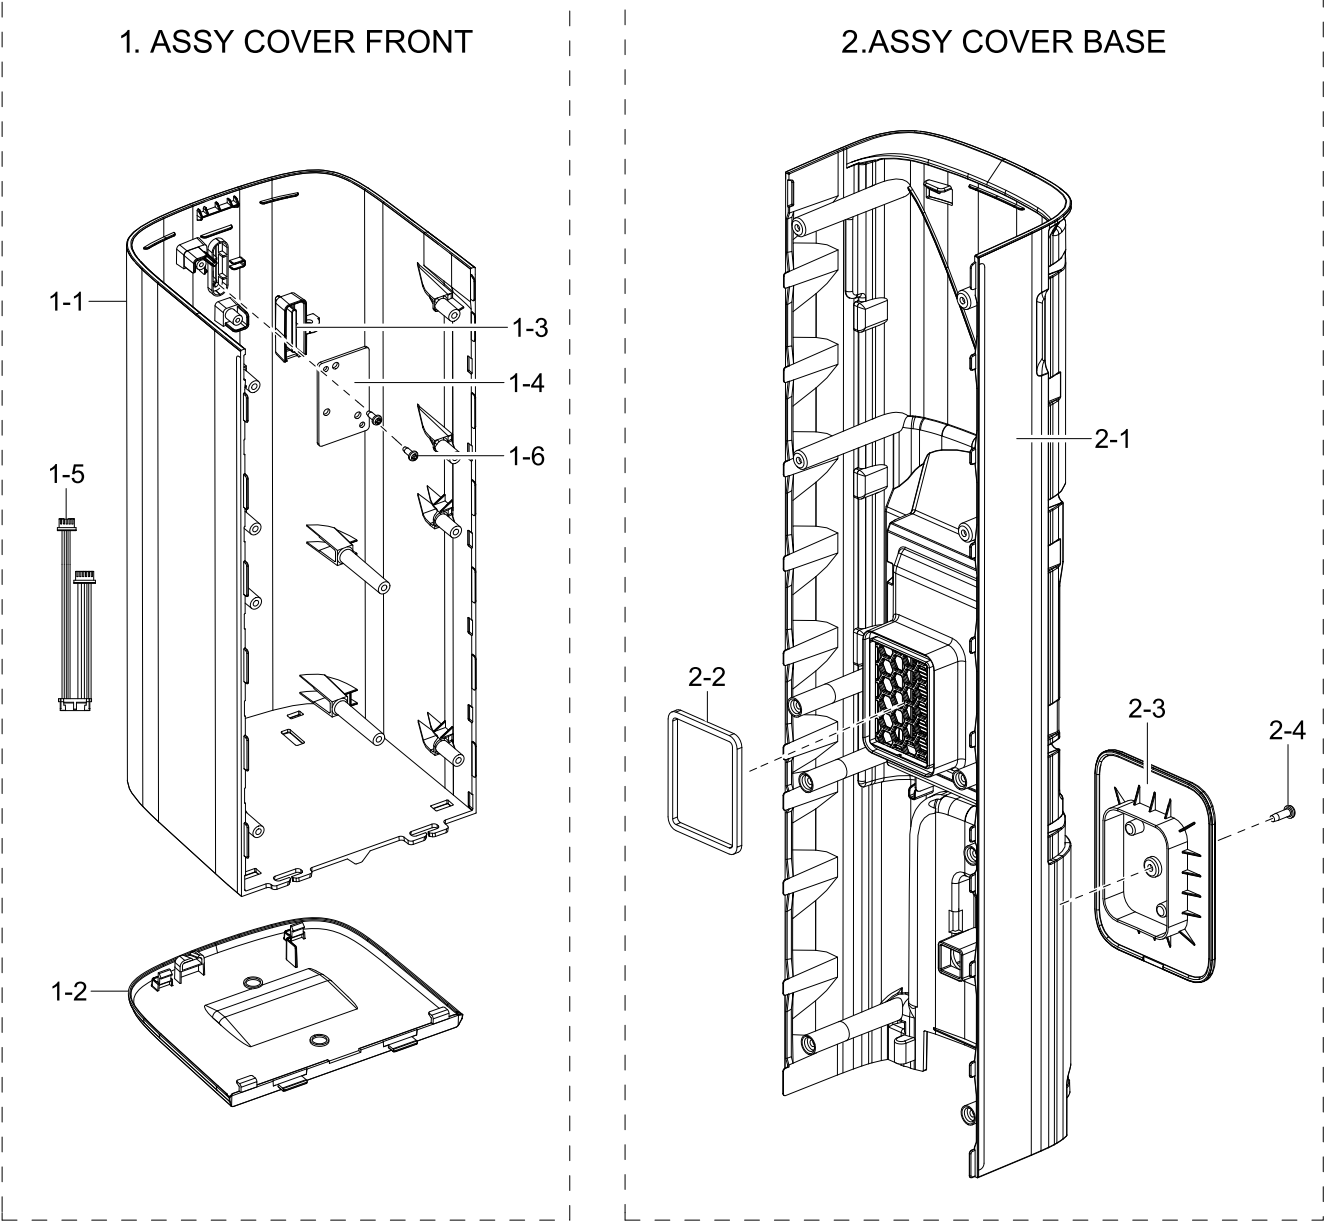

22. Assy Cover Front, Assy Cover Base

Assy Cover Front, Assy Cover Base

Exploded View

Parts List

No.	Lvl.	Loc.	Material Code	Description & Specification	SNA	Qty.
1	5	RB029	DJ97-02938A	ASSY COVER FRONT; VR9500T	SNA	1
1-1	6	RB059	DJ61-02670A	BODY MID; VR9500,ABS,T2.5,MISTY WHITE,HB,	SA	1
1-2	6		DJ64-01377A	DECORATION MID; VR9500,ABS,MISTY WHITE	SNA	1
1-3	6		DJ64-01397A	WINDOW LED; VCA-SAE90,PMMA,LD-0955,WHITE	SNA	1
1-4	6		DJ92-00206A	ASSY MODULE; LED INDICATOR,VR9500T,Statio	SA	1
1-5	6		DJ39-00313A	WIRE HARNESS-PBA; 11P,LED INDICATOR,UL106	SA	1
1-6	6	RV005	6002-000630	SCREW-TAPPING; PH,+,2S,M3,L8,ZPC(WHT),SWR	SNA	2
2	4		DJ97-02940A	ASSY COVER BASE; VR9500T	SNA	1
2-1	5		DJ61-02669A	BODY BACK; VR9500,ABS,T2.5,MISTY WHITE,HB	SA	1
2-2	5		DJ63-01799A	GASKET ETC; VR9500T,EPDM,T3.5,W3.5,L53*69	SNA	1
2-3	5		DJ63-01700A	COVER CORD; VR9500,ABS,MISTY WHITE,RM-076	SNA	1
2-4	5	RV005	6003-000170	SCREW-TAPTYPE; PH,+,B,M4,L12,ZPC(WHT),SWR	SNA	1