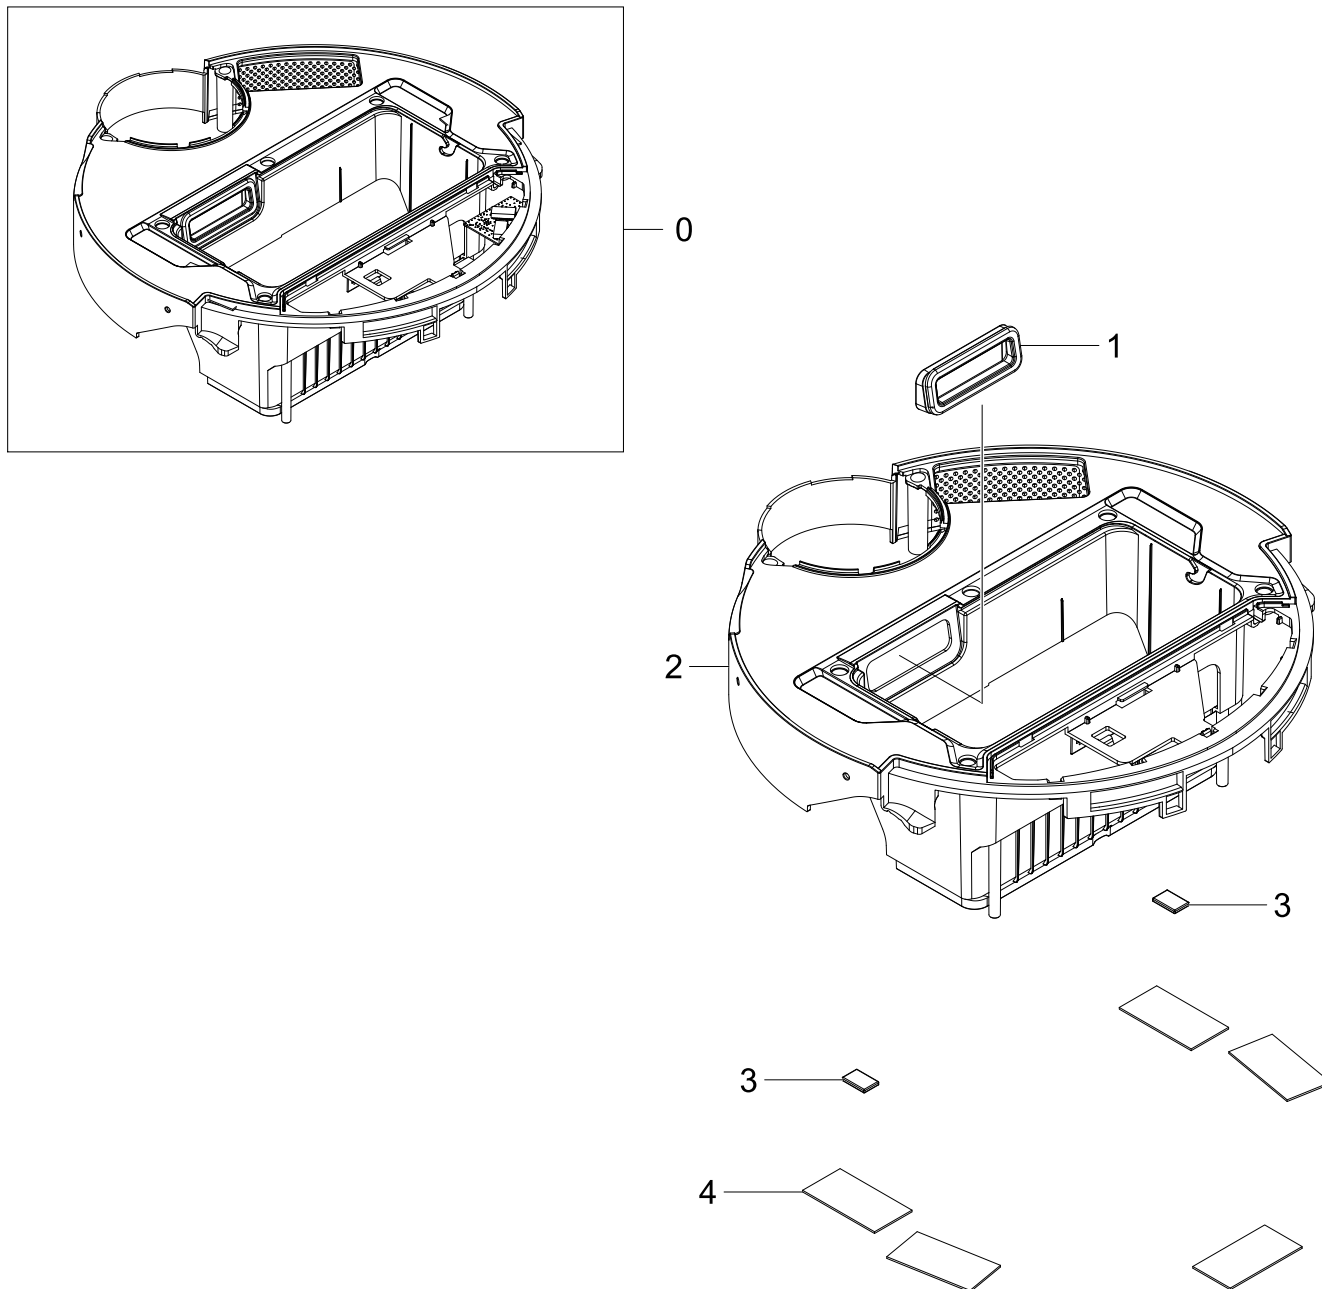

10. Assy Body Mid

Assy Body Mid

Exploded View

Parts List

No.	Lvl.	Loc.	Material Code	Description & Specification	SNA	Qty.
0	3	RB009	DJ97-02981B	ASSY BODY MID; VR9500T,USA, SmartThings	SNA	1
1	4		DJ63-01718A	GASKET DUCT; VR9500R,PVC,W-,L-,BLACK,NAP1	SA	1
2	4	RB059	DJ61-02677B	BODY MID; VR9500T,ABS,T2,CLEAR GRAY,Silk	SA	1
3	4		DJ61-02848A	MAGNET; VR9500T,Nd,T2,W10,L15	SNA	2
4	4		DJ63-01579A	GASKET CASE; VR7000M,EPDM,T1,W25,L48,BLAC	SNA	3