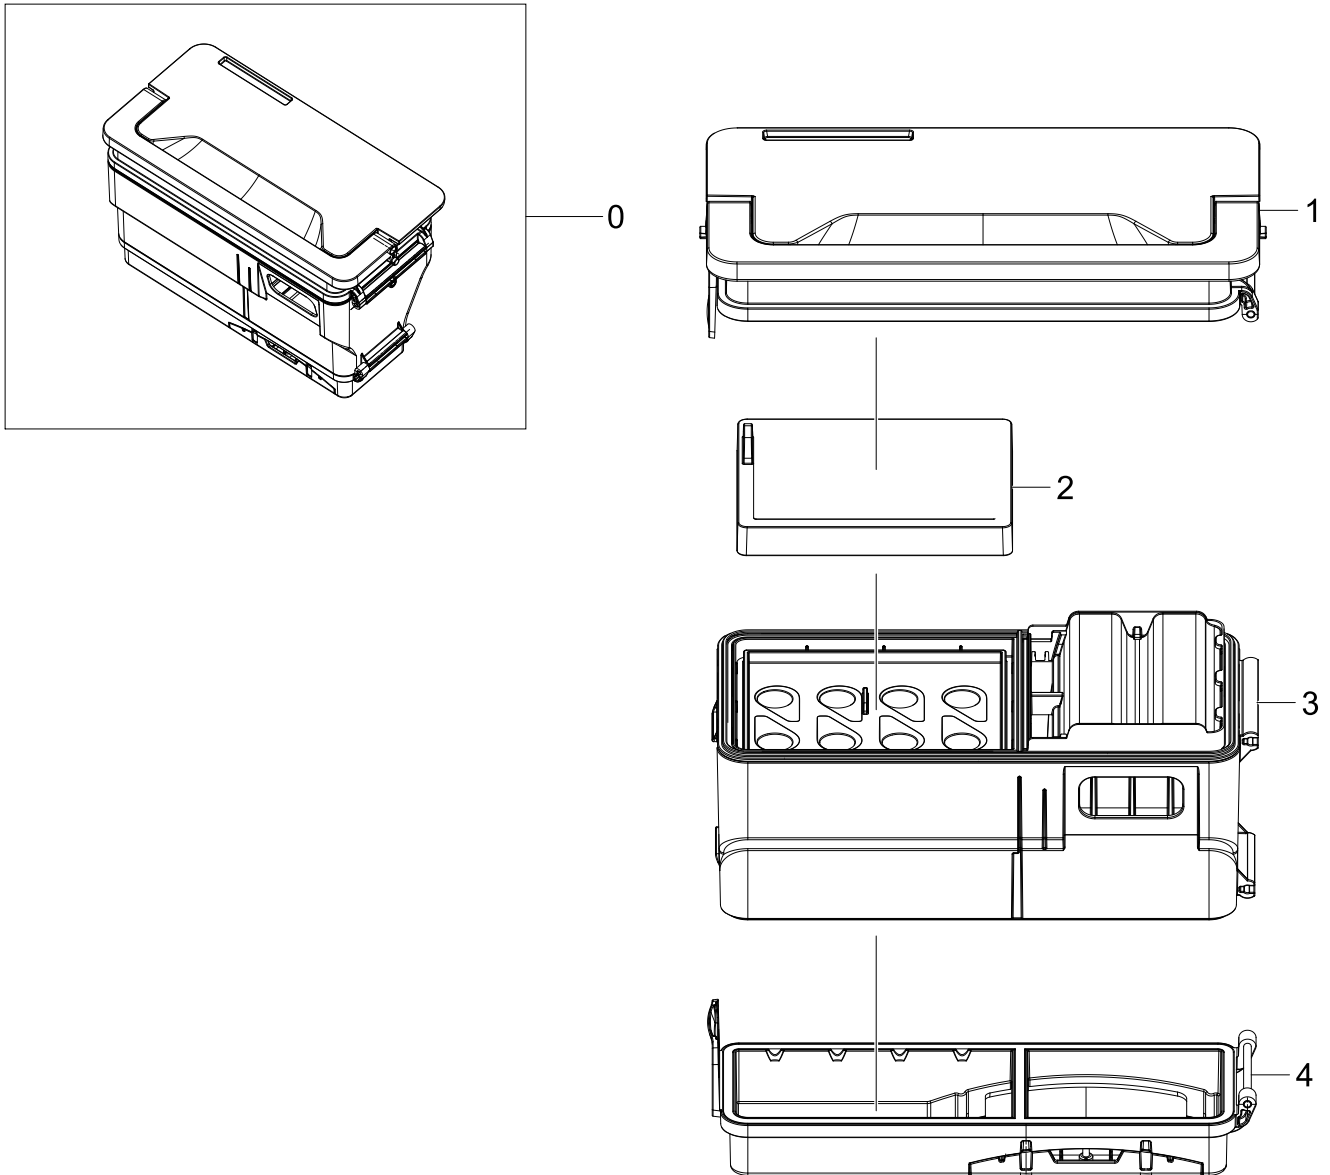

14. Assy Case Cyclone

Assy Case Cyclone

Exploded View

Parts List

No.	Lvl.	Loc.	Material Code	Description & Specification	SNA	Qty.
0	1		DJ97-02918A	ASSY CASE CYCLONE; VR9500R,DARK GLASS,Bag	SA	1
1	2		DJ97-02917A	ASSY COVER; VR9500R,DARK GLASS	SA	1
2	2		DJ97-02916A	ASSY FILTER; VR9500R,MICRO	SA	1
3	2		DJ97-02921A	ASSY CYCLONE-UP; VR9500R,DARK GLASS	SA	1
4	2		DJ97-02923A	ASSY CYCLONE-LOW; VR9500R,DARK GLASS	SA	1