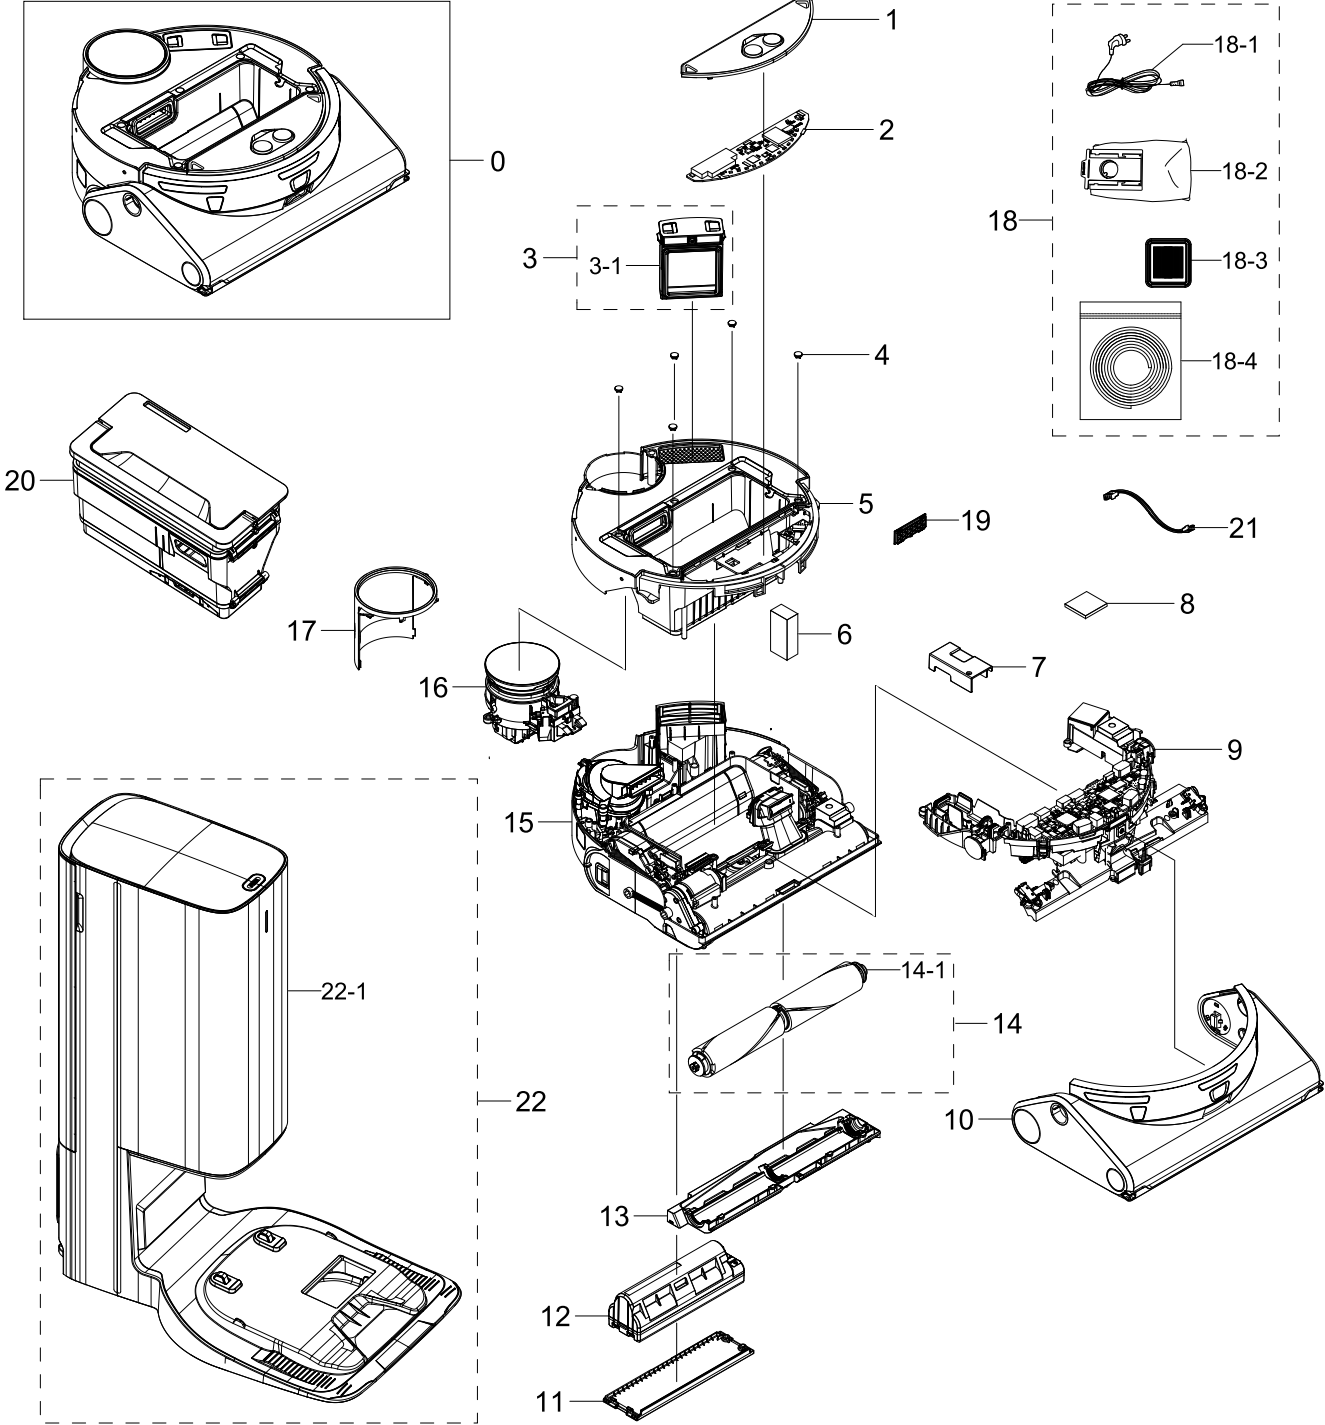

1. Assy Body

Assy Body

Exploded View

Parts List

No.	Lvl.	Loc.	Material Code	Description & Specification	SNA	Qty.
0	2	RB001	DJ97-02988C	ASSY BODY; VR9500T,MOVING PLATFORM, GLOBAL	SNA	1
1	3	RB025	DJ97-02950A	ASSY COVER DISPLAY; VR9500T,MAGNET,WHITE	SA	1
2	3		DJ92-00189A	ASSY MICOM-DISPLAY; DISPLAY(MCU, C1W14-LE	SA	1
3	3		DJ97-02956A	ASSY FILTER; VR9500,HEPA,14 GRADE	SA	1
3-1	4		DJ97-02955A	ASSY CASE FILTER; VR9500,No	SA	1
4	3		DJ67-00859A	CAP COVER; VR9500R,TPV,W8.7,HB,TPV-45VSH-	SA	5
5	3	RB009	DJ97-02981B	ASSY BODY MID; VR9500T,USA, SmartThings	SNA	1
6	3		DJ63-01832A	ABSORBER ETC; VR9500T,PU FOAM,T15,W32,L55	SA	1
7	3		DJ61-02809A	GUIDE-PLATE; VR9500T,METAL POWDER,T1.5,L6	SA	1
8	3		DJ63-01901A	GASKET; VR9500T,PU FOAM,T5,W30,L30,BLACK,	SNA	1
9	3		DJ97-02994C	ASSY CASE SENSOR; VR9500T,No,ASSY CASE SE	SA	1
10	3	RB004	DJ97-02980A	ASSY BODY BUMPER; VR9500,PRINTING	SA	1
11	3		DJ63-01708A	COVER BATTERY; VR9500R,PC+ABS,T1.8,L185.5	SA	1
12	3		DJ96-00234A	ASSY BATTERY LI IB; Li-ion,21.6V,3800mAh,	SA	1
13	3	RL008	DJ97-02848A	ASSY COVER DRUM; VR9500T,SOFT BRUSH	SA	1
14	3		DJ97-02849A	ASSY DRUM BRUSH; VR9500T,SOFT BRUSH	SA	1
14-1	4		DJ67-00842A	CAP ETC; VR7200R,EPDM,T1.5,HB,EPDM, HRC80	SA	1
15	3	RB034	DJ97-03082A	ASSY FRAME; VR9500T,Moving Platform, ASSY	SNA	1
16	3		DJ97-02979A	ASSY CASE SENSOR; VR9500,No,LiDAR	SA	1
17	3		DJ97-02952A	ASSY COVER; VR9500T,Clear Gray	SA	1
18	2		DJ98-01190D	ASSY ACCESSORY; VR9500T,FILTER, DUST BAG,	SNA	1
18-1	3		3903-001285	POWER CORD-DT; EUR,2P-S,250V,10A,BLK,L150	SA	1
18-2	3		DJ67-00878A	BAG DUST MICRO; ABS/POLYESTER,W140,L100,H	SA	1
18-3	3		DJ97-02916A	ASSY FILTER; VR9500R,MICRO	SA	1
18-4	3	RA026	DJ97-00635C	ASSY MAGNET; VR9500T,ASSY MAGNET,MAGNET-R	SA	1