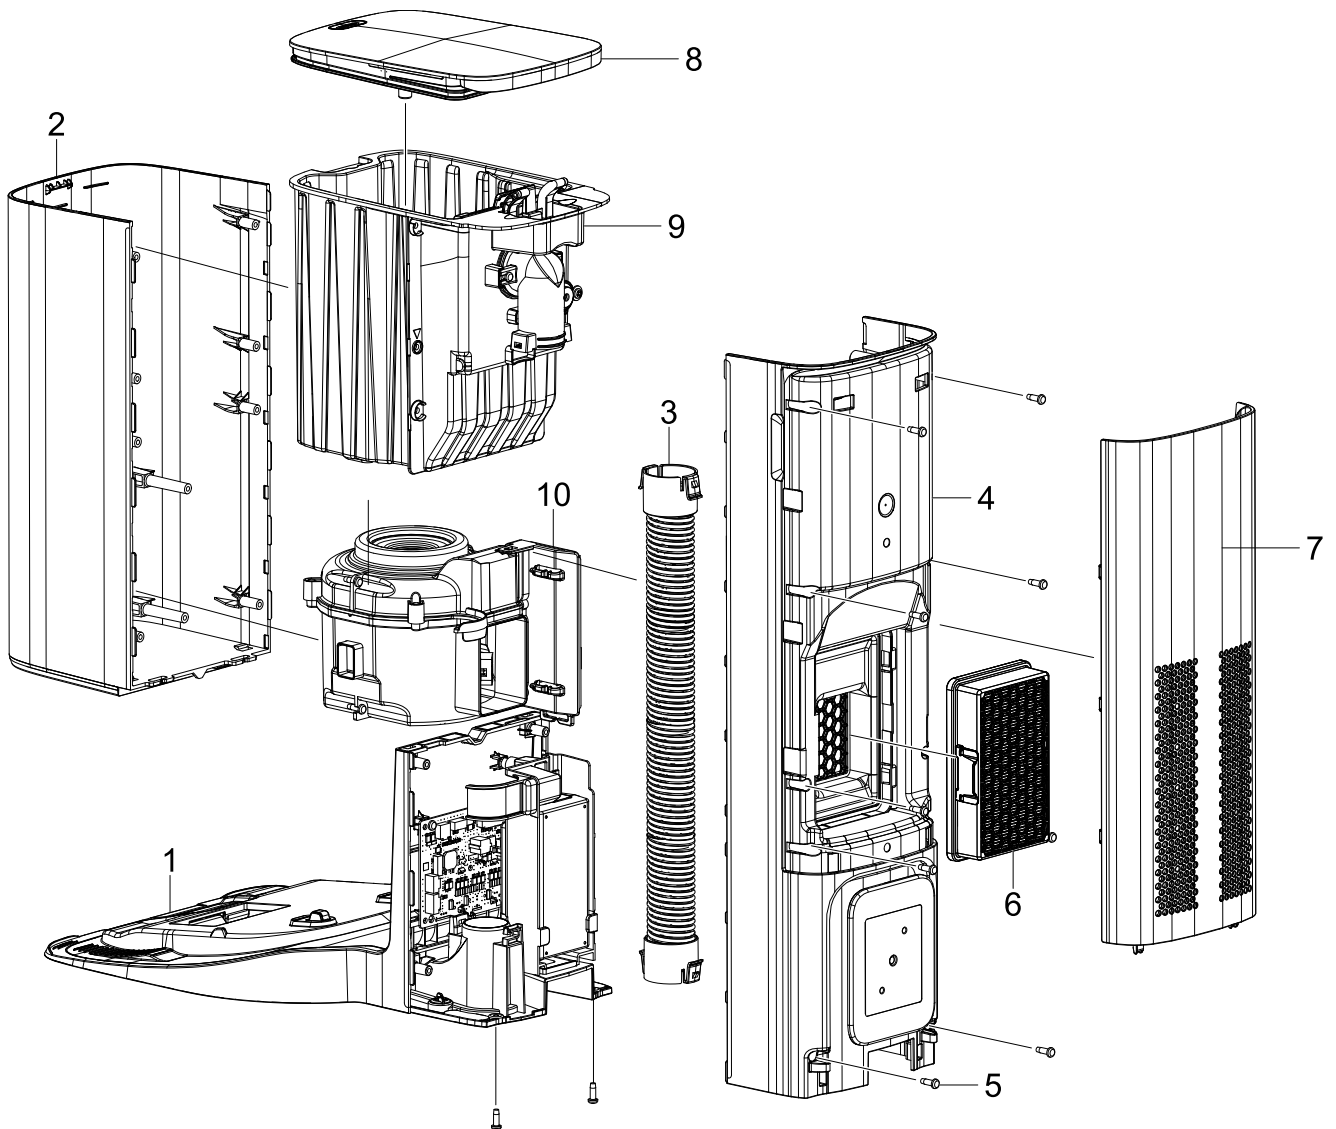

15. Assy Charger

Assy Charger

Exploded View

Parts List

No.	Lvl.	Loc.	Material Code	Description & Specification	SNA	Qty.
1	4	RB002	DJ97-02928A	ASSY BODY BASE; VR9500T,WHITE	SNA	1
2	5	RB029	DJ97-02938A	ASSY COVER FRONT; VR9500T	SNA	1
3	4	RL018	DJ97-02930A	ASSY HOSE; VR9500T,BLACK	SA	1
4	5		DJ61-02669A	BODY BACK; VR9500,ABS,T2.5,MISTY WHITE,HB	SA	1
5	4	RV005	6003-000170	SCREW-TAPTYPE; PH,+,B,M4,L12,ZPC(WHT),SWR	SNA	12
6	4	RA023	DJ97-02931A	ASSY FILTER OUTLET; VR9500T,WHITE	SA	1