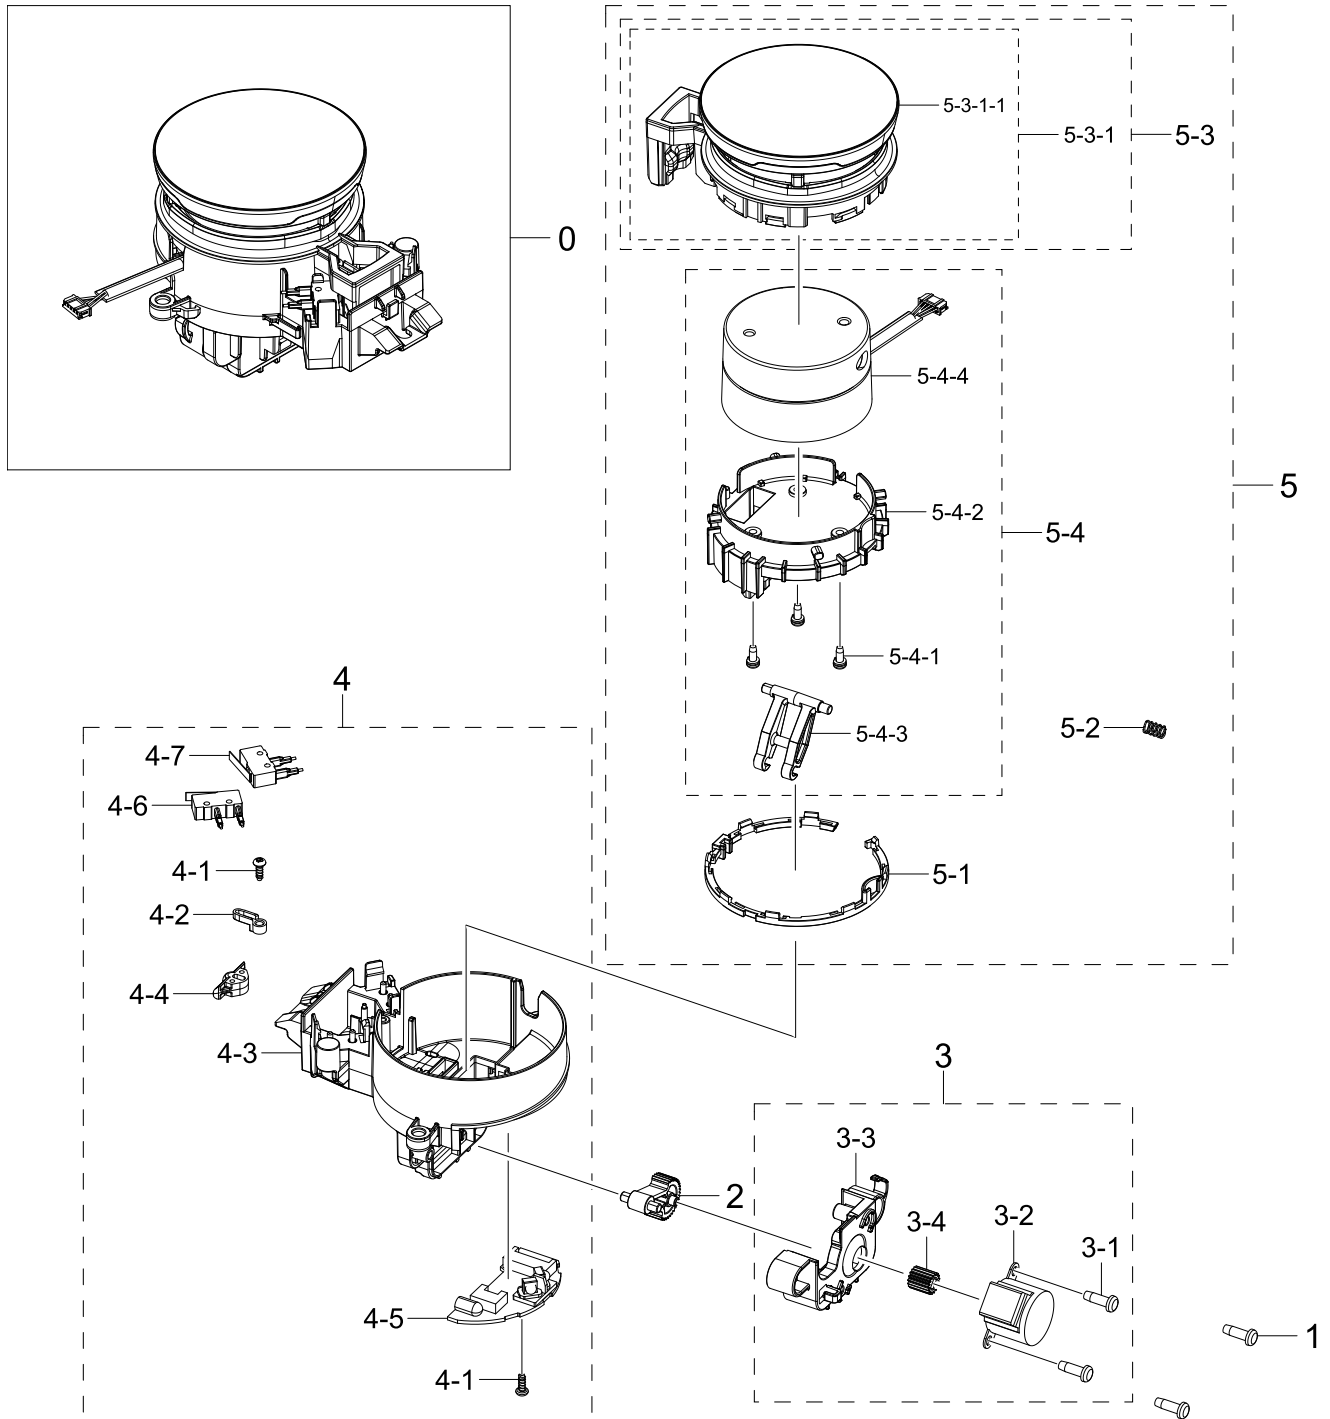

13. Assy Case Sensor_2

Assy Case Sensor_2

Exploded View

Parts List

No.	Lvl.	Loc.	Material Code	Description & Specification	SNA	Qty.
0	3		DJ97-02979A	ASSY CASE SENSOR; VR9500,No,LiDAR	SA	1
1	4	RV005	6003-000170	SCREW-TAPTYPE; PH,+,B,M4,L12,ZPC(WHT),SWR	SNA	2
2	4		DJ66-00841A	LEVER SWITCH; VR9500R,PC,3022R,BLACK,LIDA	SA	1
3	4		DJ94-01001A	ASSY MOTOR PARTS; VR9500,DC STEP	SA	1
3-1	5	RV005	6003-000170	SCREW-TAPTYPE; PH,+,B,M4,L12,ZPC(WHT),SWR	SNA	2
3-2	5		DJ31-00174A	MOTOR GEARED DC STEP; SP BN2H C,DC21.6V,0	SA	1
3-3	5		DJ61-02634A	HOLDER ETC; VR9500R,PC,T2,L34,NATURAL,302	SNA	1
3-4	5		DJ66-00868A	GEAR PINION; VR9500T,POM,NATURAL,OD9.5,9A	SNA	1
4	4	RB034	DJ97-02972A	ASSY FRAME; VR9500,LiDAR FRAME	SA	1
4-1	5	RV005	6003-000159	SCREW-TAPTYPE; PH,+,B,M3,L10,ZPC(BLK),SWR	SNA	2
4-2	5		DJ61-02629A	HOLDER; VR9500R,PC,T2,L15.5,BLACK,3022R,L	SNA	1
4-3	5		DJ61-02672A	FRAME BACK; VR9500R,PC,BLACK,T2,W128,3022	SNA	1
4-4	5		DJ61-02674A	STOPPER; VR9500R,POM,T2,9A,ELENSYS,NATURA	SA	1
4-5	5		DJ92-00207A	ASSY MODULE; PBA DOCKING IR,VR9500R,Stand	SA	1
4-6	5	RJ161	DJ39-00309A	WIRE HARNESS-SENSOR; 4P,LIDAR BUMPER_UR(R	SNA	1
4-7	5	RJ161	DJ39-00310A	WIRE HARNESS-SENSOR; 18P,LIDAR ASSY,SHUTT	SNA	1
5	4	RL005	DJ97-02977A	ASSY CASE; VR9500,No,HOLDER LiDAR	SA	1
5-1	5		DJ61-02673A	FIXER; VR9500R,POM,NATURAL,9A,LIDAR-LOCKE	SNA	1
5-2	5		DJ61-02849A	SPRING ETC; VR9500,SWPB,0.5mm,ID4.6,OD5.6	SNA	1
5-3	5		DJ97-02973A	ASSY CASE SENSOR; VR9500,No,LiDAR UPPER	SNA	1
5-3-1	6		DJ97-03088A	ASSY COVER; VR9500T,VYNIL,PACKING,PURE SI	SA	1
5-3-1-1	7		DJ67-00850A	CAP COVER; VR9500R,ABS,T2.5,HB,HG-0760GP,	SA	1
5-4	5		DJ97-02974A	ASSY CASE SENSOR; VR9500,No,LiDAR LOWER	SNA	1
5-4-1	6	RV005	6006-000130	SCREW-MACHINE; PH,+,WS,M3,L8,ZPC(WHT),SWR	SNA	3