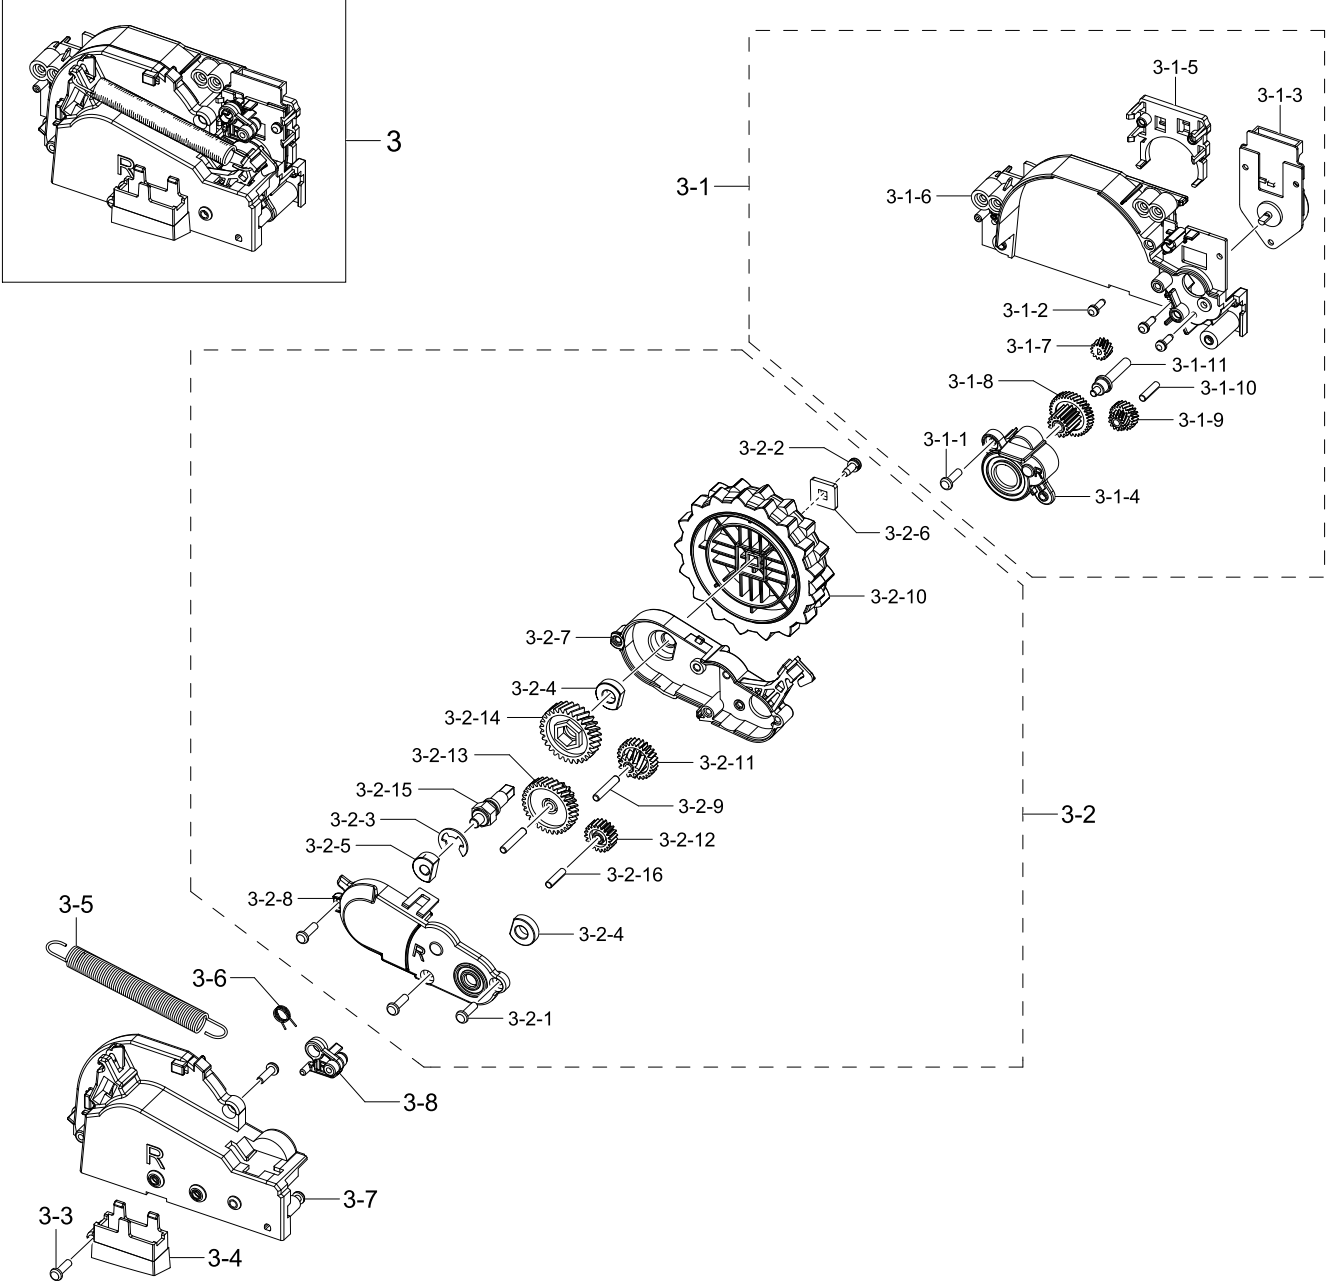

7. Assy Wheel Driving R

Assy Wheel Driving R

Exploded View

Parts List

No.	Lvl.	Loc.	Material Code	Description & Specification	SNA	Qty.
3	5	RB046	DJ97-02982A	ASSY WHEEL DRIVING R; VR9500T,SENSOR PHOT	SA	1
3-1	6	RL005	DJ97-02999A	ASSY CASE; VR9500T,ASSY CASE-WHEEL RIGHT	SNA	1
3-1-1	7	RV005	6003-000159	SCREW-TAPTTYPE; PH,+,B,M3,L10,ZPC(BLK),SWR	SNA	1
3-1-2	7	RV005	6006-000112	SCREW-MACHINE; PH,+,WS,M2.6,L8,ZPC(WHT),S	SNA	3
3-1-3	7		DJ31-00173A	MOTOR BLDC; BML5D01BB3,3500rpm,21.6V,0.5A	SNA	1
3-1-4	7		DJ61-02639A	HOLDER PIVOT-RIGHT; VR9500,PC,L31,BLACK,V	SNA	1
3-1-5	7		DJ61-02643A	HOLDER MOTOR; VR9500,PC,L32.5,BLACK,V-2,3	SNA	1
3-1-6	7		DJ61-02658A	CASE WHEEL-RIGHT; VR9500,PC,BLACK,3022R	SNA	1
3-1-7	7		DJ66-00845A	GEAR PINION; VR9500,PK,NATURAL,OD8.22,M33	SNA	1
3-1-8	7		DJ66-00846A	GEAR B; VR9500,POM,NATURAL,OD19.75,F20-03	SNA	1
3-1-9	7		DJ66-00852A	GEAR A; VR9500,POM,NATURAL,OD12.16,F20-03	SNA	1
3-1-10	7		DJ66-00890A	SHAFT GEAR BOX; VR9500T,STS303,L12.1,OD3,	SNA	1
3-1-11	7		DJ66-00891A	SHAFT GEAR BOX; VR9500T,STS303,L27.9,OD7.	SNA	1
3-2	6		DJ97-02998A	ASSY GEAR; VR9500, VR8000,ASSY GEAR BOX-R	SNA	1
3-2-1	7	RV005	6003-000159	SCREW-TAPTTYPE; PH,+,B,M3,L10,ZPC(BLK),SWR	SNA	3
3-2-2	7	RV005	6006-000130	SCREW-MACHINE; PH,+,WS,M3,L8,ZPC(WHT),SWR	SNA	1
3-2-3	7		6044-000298	RING-E; ID7.0,OD14,T0.8,BLUIING(BLK),ST	SNA	1
3-2-4	7		6601-002356	BEARING-OILLESS; ID6,OD13,L3.9,SBF1118,WH	SNA	2
3-2-5	7		6601-002357	BEARING-OILLESS; ID4.5,OD12,L5.2,SBF1218,	SNA	1
3-2-6	7		DJ61-02258A	FIXER SHAFT; VR9000H,CR-SPCC,T2	SNA	1
3-2-7	7		DJ61-02679A	BASE GEAR BOX-RIGHT; VR9500,PC,BLACK,3022	SNA	1
3-2-8	7		DJ63-01705A	COVER GEAR BOX-RIGHT; VR9500,PC,BLACK,302	SNA	1
3-2-9	7		DJ66-00739A	SHAFT GEAR BOX; VR9000H,STS304,L17,OD3.0,	SNA	2