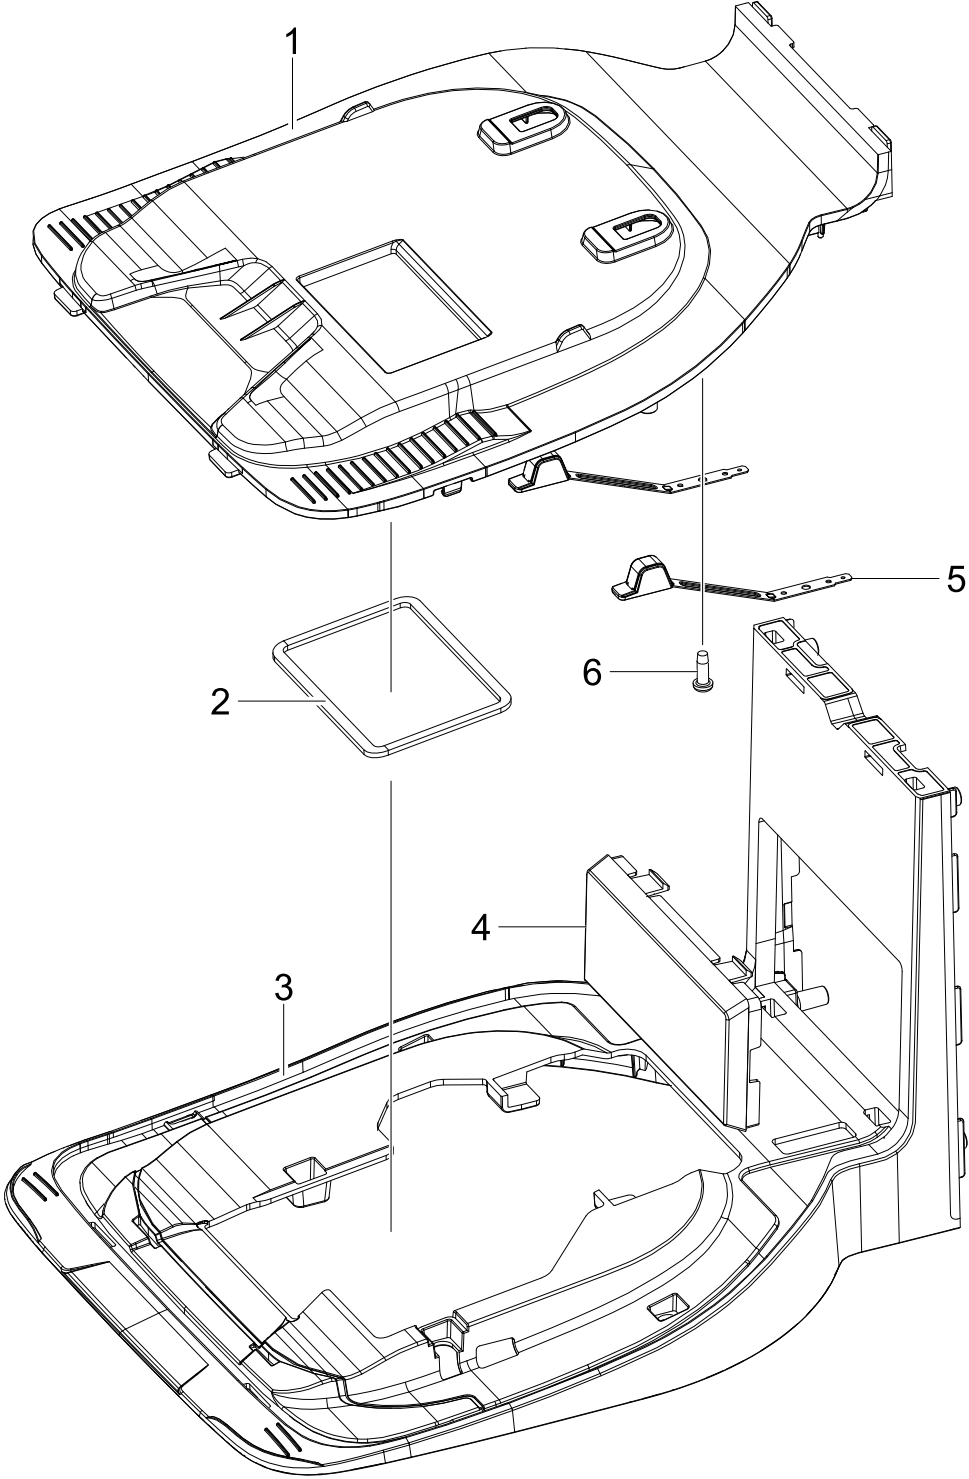

17. Assy Charger Holder

Assy Charger Holder

Exploded View

Parts List

No.	Lvl.	Loc.	Material Code	Description & Specification	SNA	Qty.
1	6		DJ63-01699A	COVER CHARGER-TOP; VR9500,ABS,CLEAR GRAY,	SA	1
2	6		DJ63-01798A	GASKET ETC; VR9500T,EPDM,T2,W4,L93.5*62,A	SNA	1
3	6		DJ63-01695A	COVER CHARGER; VR9500R,ABS,T2.5,HB,MISTY	SA	1
4	6		DJ64-01378A	WINDOW SENSOR; VR9500,PC,PC110,DARK GLASS	SA	1
5	6		DJ97-02935A	ASSY HOLDER TERMINAL; VR9500T	SA	1
6	6	RV005	6003-000159	SCREW-TAPTYPE; PH,+,B,M3,L10,ZPC(BLK),SWR	SNA	2