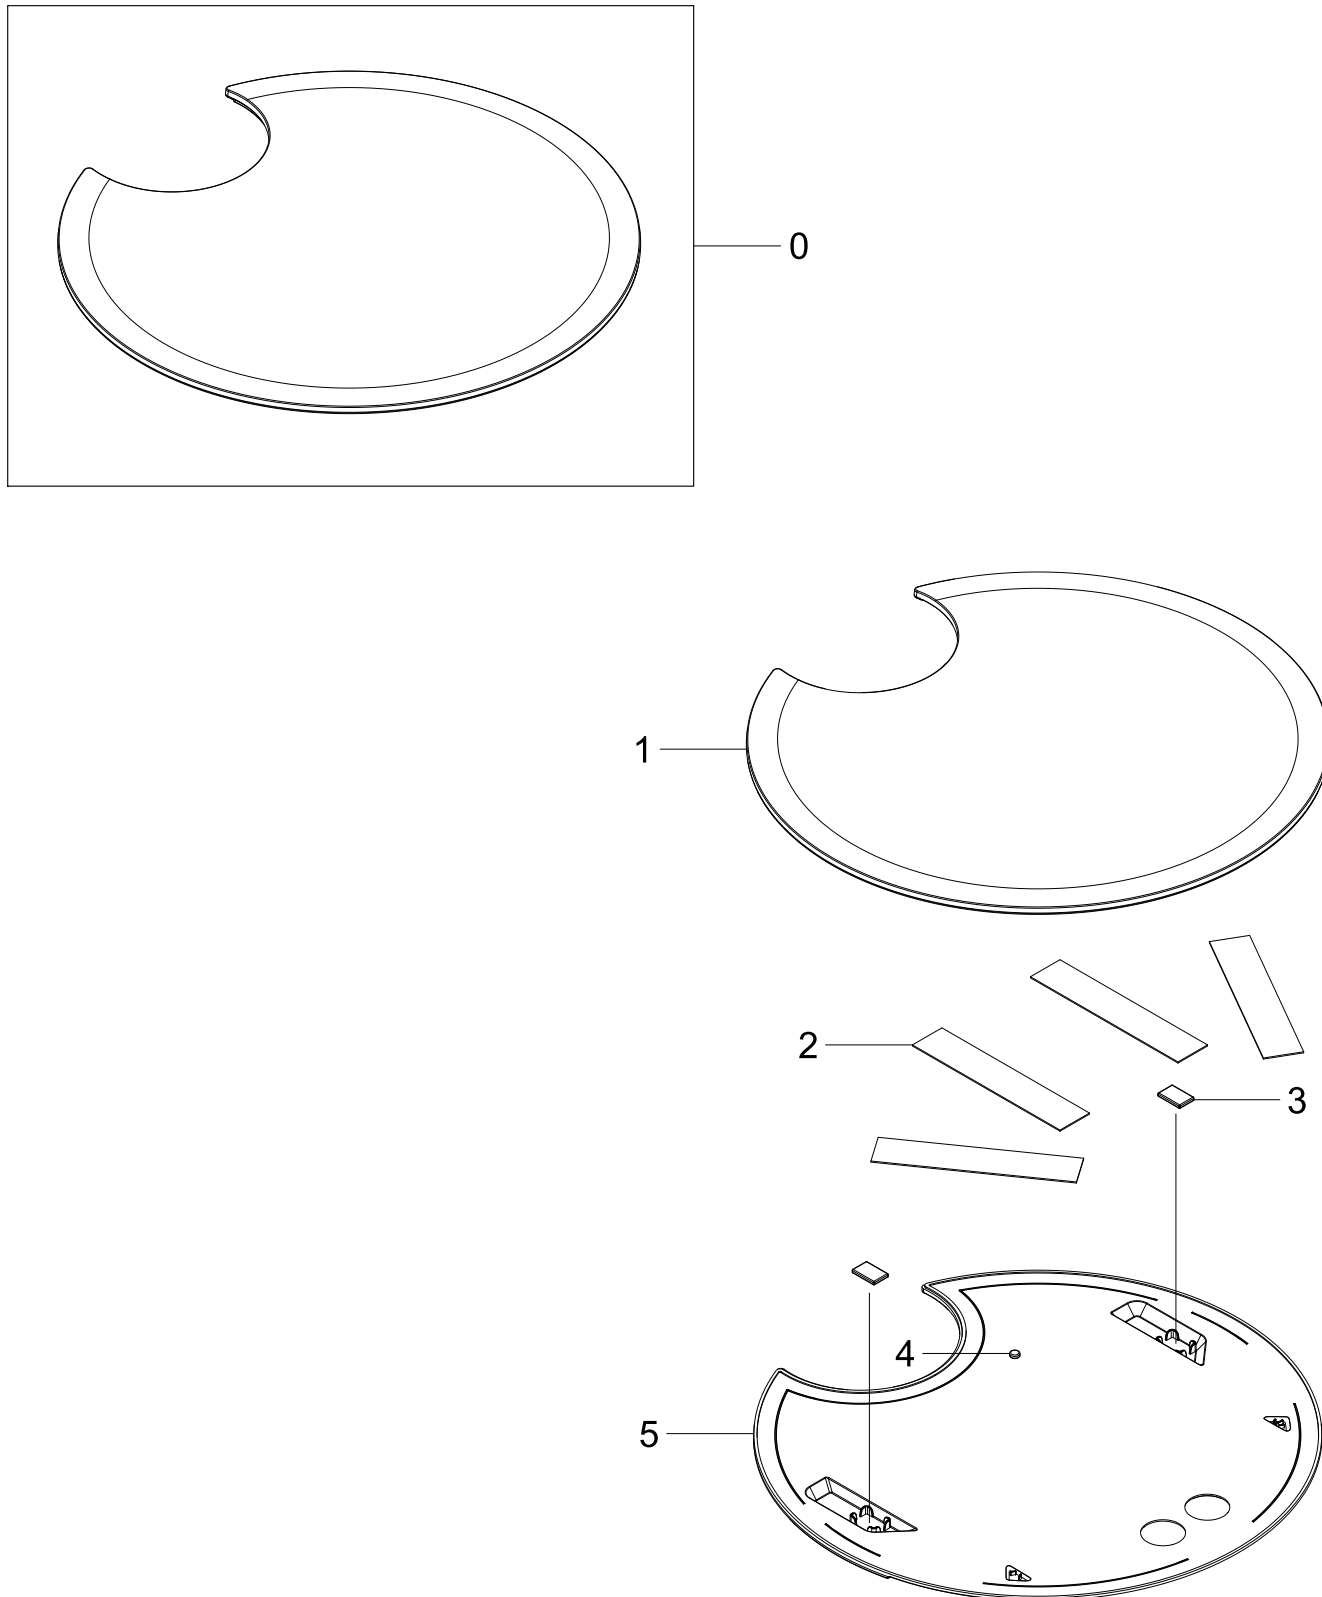

12. Assy Body Bumper_Panel Control

Assy Body Bumper_Panel Control

Exploded View

Parts List

No.	Lvl.	Loc.	Material Code	Description & Specification	SNA	Qty.
0	1	RB042	DJ97-02951A	ASSY PANEL CONTROL; VR9500T,MISTY WHITE,A	SA	1
1	2	RB188	DJ64-01385A	PANEL CONTROL; VR9500,PC,3022IR,NATURAL,F	SNA	1
2	2		DJ02-00003A	TAPE DOUBLE FACE; VR9500T,ACRYL,T0.64,W20	SNA	4
3	2		DJ61-02848A	MAGNET; VR9500T,Nd,T2,W10,L15	SNA	2
4	2		DJ61-02847A	MAGNET; VR9500T,Nd,T2,W5,(PI5)	SNA	1
5	2	RB241	DJ64-01386A	PANEL CONTROL-LOW; VR9500,ABS,RM-0760,MIS	SNA	1