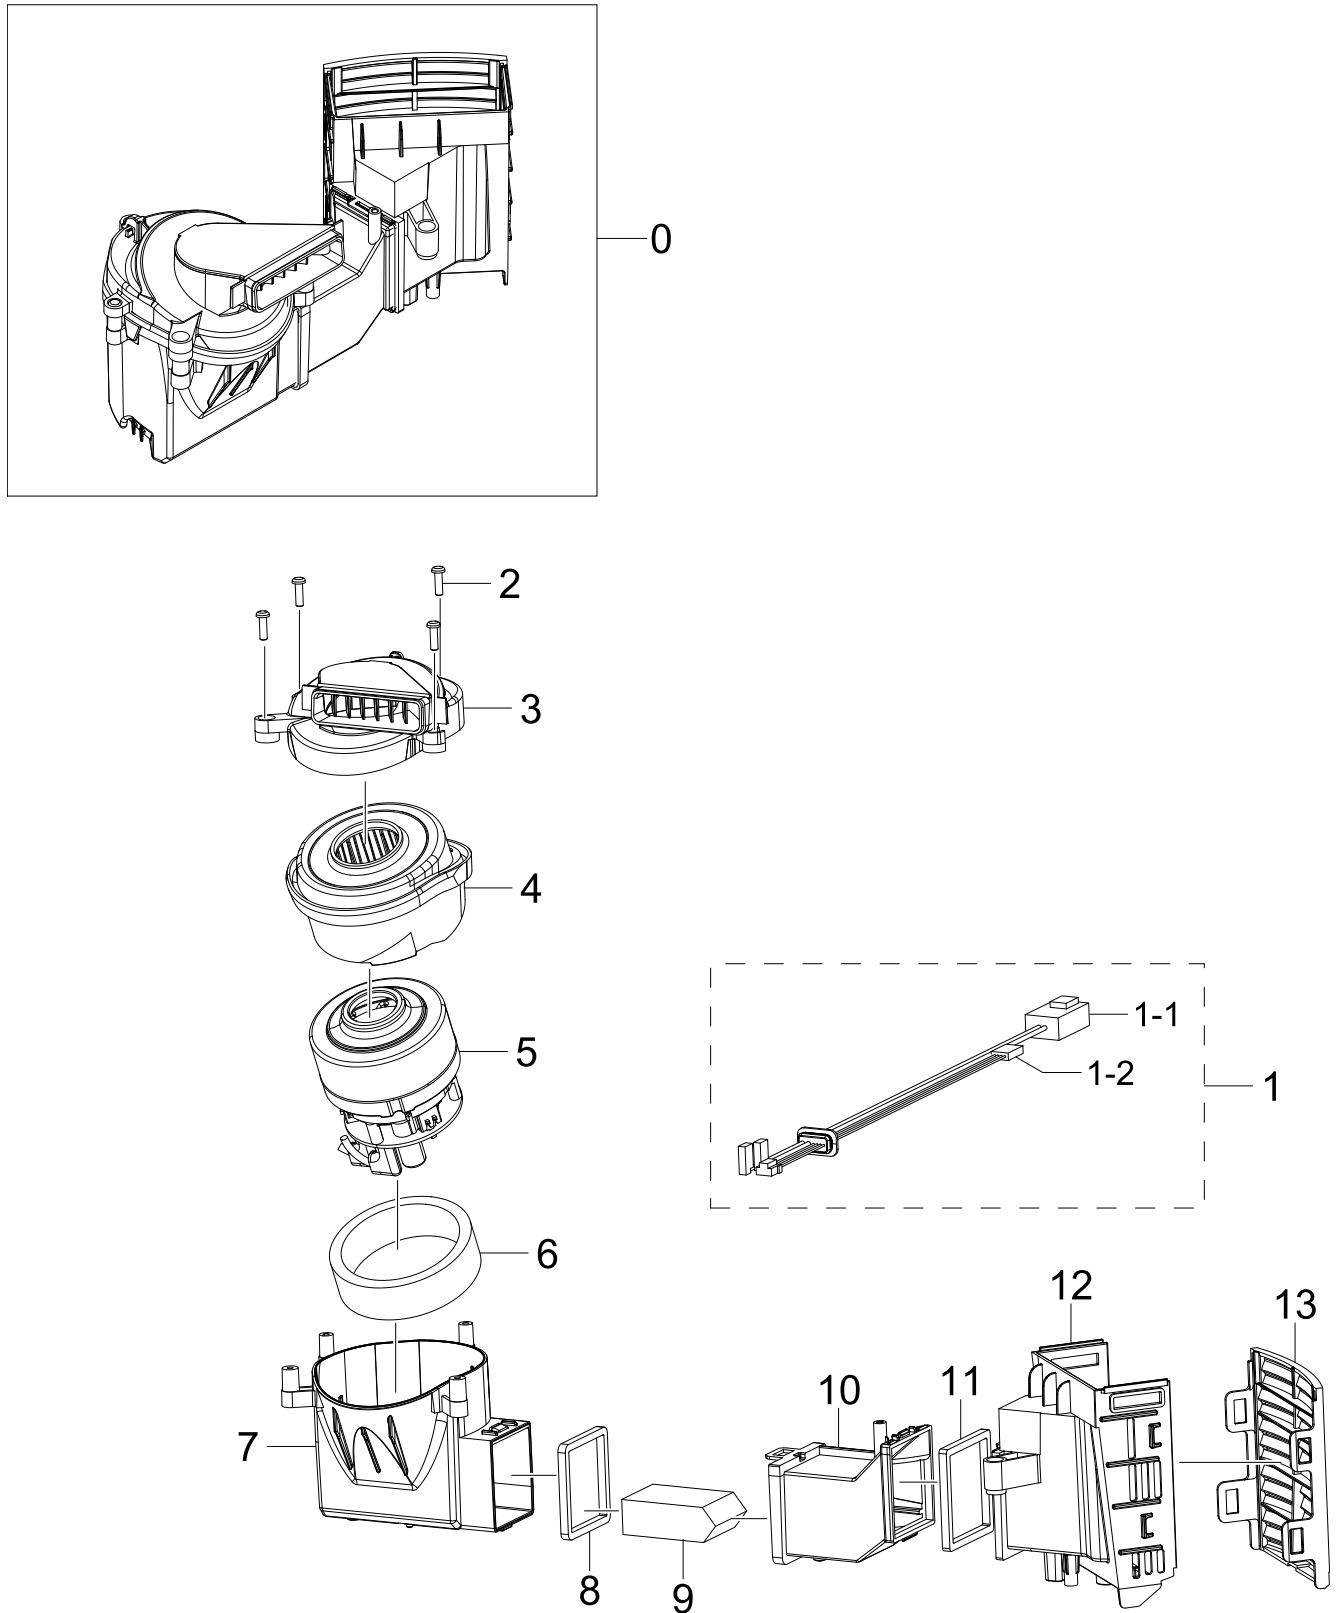

2. Assy Frame

Assy Frame

Exploded View

Parts List

No.	Lvl.	Loc.	Material Code	Description & Specification	SNA	Qty.
0	3	RB034	DJ97-03082A	ASSY FRAME; VR9500T, Moving Platform, ASSY	SNA	1
1	4		DJ94-01008A	ASSY MOTOR PARTS; VR9500, BLDC	SNA	1
2	4	RB034	DJ97-02987A	ASSY FRAME; VR9500R, EBONY BLACK, FRAME BOD	SNA	1
3	4	RB002	DJ97-02954A	ASSY BODY BASE; VR9500	SNA	1
4	4		DJ63-00508E	FILTER-SAFETY; SC9150, T5, W80, L60, ADHESIVE	SA	1

3. Assy Motor Parts

Assy Motor Parts

Exploded View

Parts List

No.	Lvl.	Loc.	Material Code	Description & Specification	SNA	Qty.
0	4		DJ94-01008A	ASSY MOTOR PARTS; VR9500,BLDC	SNA	1
1	5		DJ97-03081A	ASSY GASKET; VR9500T,ASSY GASKET	SA	1
1-1	6		DJ39-00317A	WIRE HARNESS-MOTOR; 4P,SUCTION MOTOR SIGN	SA	1
1-2	6		DJ39-00318A	WIRE HARNESS-MOTOR; 2P,SUCTION MOTOR POWE	SA	1
2	5	RV005	6002-000462	SCREW-TAPPING; PH,+,2,M3,L10,ZPC(WHT),SWR	SNA	4
3	5	RJ007	DJ97-02957A	ASSY CASE MOTOR UP; VR9500,No	SA	1
4	5		DJ63-01715A	GASKET CASE MOTOR; VR9500R,TPE,SiE A 2711	SNA	1
5	5		DJ31-00171A	MOTOR BLDC FAN; W5860b,75000rpm,21.6V,7A,	SA	1
6	5		DJ63-01818A	SPONGE ETC; VR9500T,PU FOAM,T5,W17,L170	SNA	1
7	5	RJ022	DJ61-02650A	CASE MOTOR-LOW; VR9500R,PC,BLACK,3022R,MO	SNA	1
8	5		DJ63-01810A	GASKET ETC; VR9500,EPDM,T3,W38,L43.5,BLAC	SNA	1
9	5		DJ63-01819A	SPONGE ETC; VR9500T,PU FOAM,T15,W27,L44	SNA	1
10	5		DJ67-00874A	DUCT OUTLET; VR9500T,ABS,HB,HG-0760GP,EBO	SNA	1
11	5		DJ63-01809A	GASKET ETC; VR9500,EPDM,T3.5,W35.8,L40.4	SNA	1
12	5		DJ67-00849A	DUCT MOTOR; VR9500R,ABS,HB,HG-0760GP,EBON	SNA	1
13	5		DJ61-02630A	HOLDER OUTLET; VR9500R,ABS,L-,D-,CLEAR GR	SNA	1