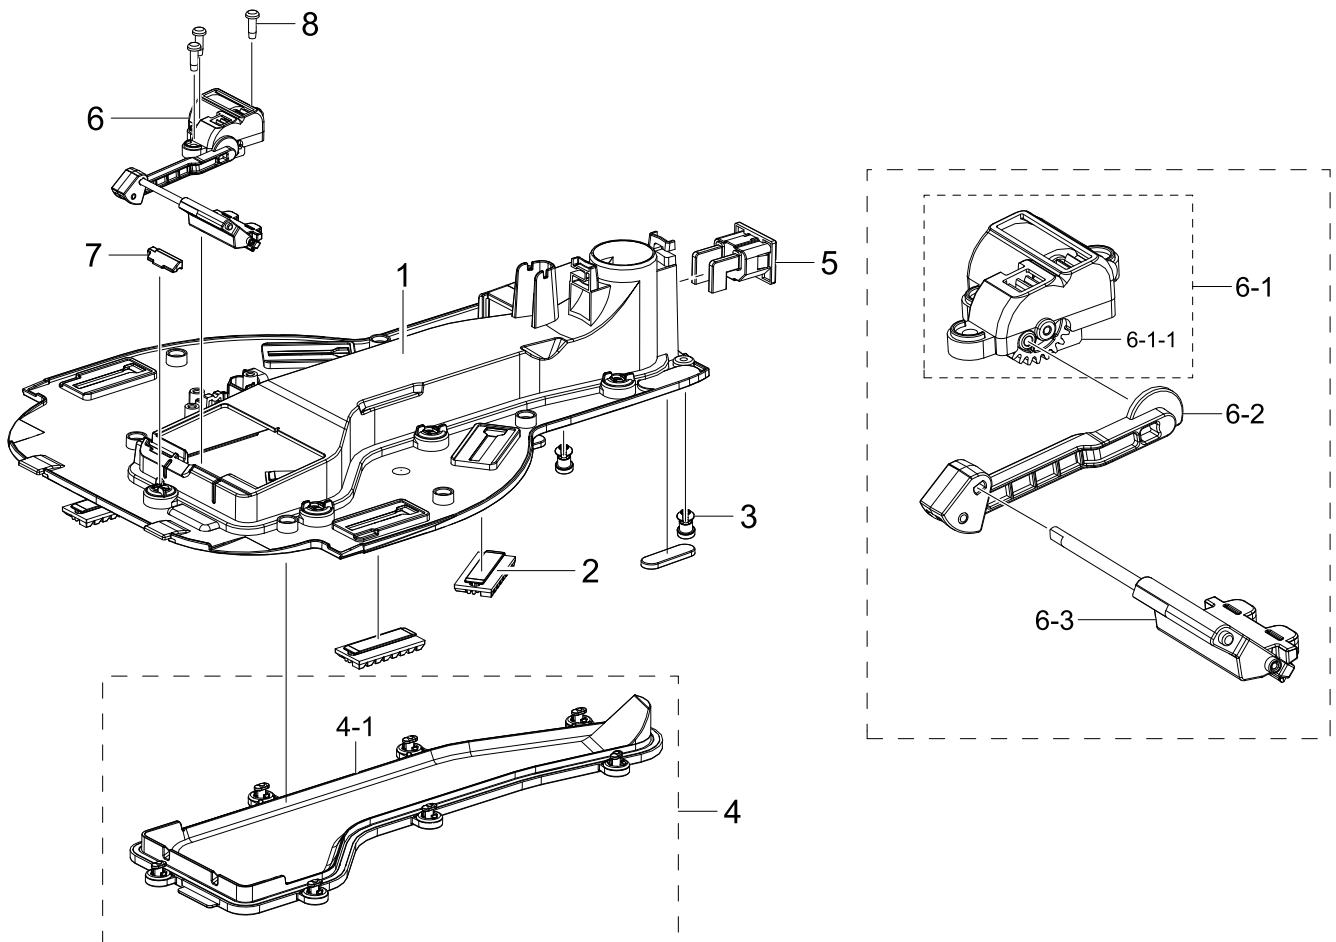

18. Assy Charger Base

Assy Charger Base

Exploded View

Parts List

No.	Lvl.	Loc.	Material Code	Description & Specification	SNA	Qty.
1	6		DJ61-02694A	BODY CHARGER; VR9500,ABS,T2.5,MISTY WHITE	SNA	1
2	6		DJ67-00817A	RUBBER ADAPTER; VR7000M,Si,T4.5,NEUTRAL G	SA	4
3	6		DJ67-00835A	RUBBER ADAPTER; VS9000RL,TPV,TPV-45VSH-65	SA	2
4	6	RB026	DJ97-02939A	ASSY COVER DUST; VR9500T	SA	1
4-1	7		DJ63-01696A	COVER DUCT; PC,T2.5,GRAY TR-P,2405	SA	1
5	6	RJ109	DJ39-00315A	WIRE HARNESS-POWER; 2P,0.8T Tab,AC INLET,	SA	1
6	6		DJ94-00998A	ASSY MOTOR PARTS; VR9500T	SNA	1
6-1	7	RJ018	DJ97-03007A	ASSY SUPPORT MOTOR; VR9500 STEP MOTOR	SA	1