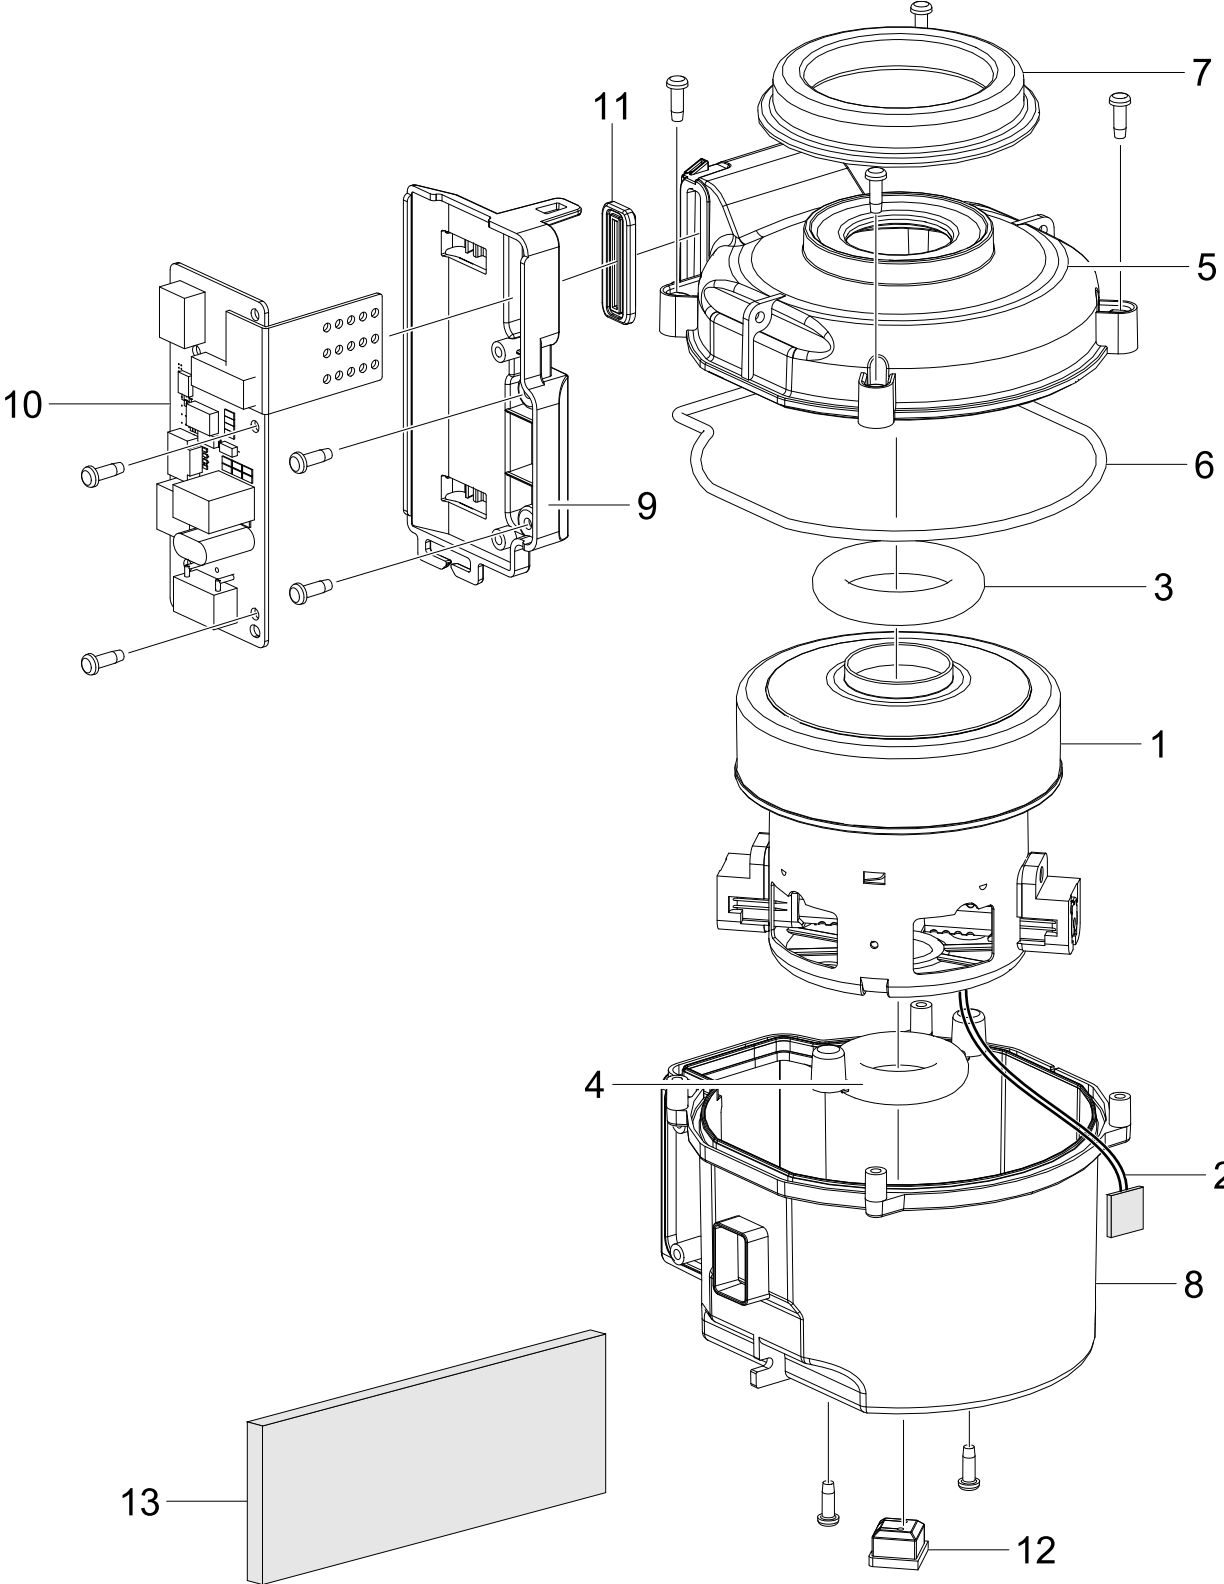

20. Assy Case Motor

Assy Case Motor

Exploded View

Parts List

No.	Lvl.	Loc.	Material Code	Description & Specification	SNA	Qty.
1	6		DJ31-00142T	MOTOR UNIVERSAL FAN; VCM-K40AUAB,VCM-K40A	SA	1
2	6		DJ39-00314A	WIRE HARNESS-MOTOR; 2P,0.8T Tab,17AM205A5	SA	1
3	6	RP221	DJ73-10152A	CUSHION-RING; NR FOAM,BLACK,VC-6200/F-TYP	SA	1
4	6	RP223	DJ69-00398A	CUSHION-RING; TPV,OD45.5,ID23.5,H66.6,TPV	SA	1
5	6	RJ024	DJ61-02646A	CASE MOTOR-UP; VR9500,ABS,T2,EBONY BLACK,	SNA	1
6	6		DJ63-01800A	GASKET ETC; VR9500T,EPDM,T3,W3,L430,EXTRU	SNA	1
7	6	RJ038	DJ69-00263A	CUSHION-MOTOR F; NR FOAM,BLACK,SC8330	SNA	1
8	6	RJ022	DJ61-02647A	CASE MOTOR-LOW; VR9500,ABS,T2,EBONY BLACK	SNA	1
9	5		DJ61-02626A	HOLDER PBA; VR9500,ABS,L2,EBONY BLACK,HG-	SNA	1
10	5		DJ92-00209A	ASSY PBA MODULE; STATION_CLEAN,VR9500T,St	SA	1
11	5		DJ63-01713A	GASKET CASE MOTOR; VR9500,TPV,TPV-45VSH-6	SNA	1
12	6		DJ63-01306A	GASKET WIRE; SC21F70H,NBR,T3,W14.6,L14.6,	SA	1
13	6	RA093	DJ63-50138H	SPONGE-MOTOR; VC-SB930Z,FELT/SPONGE,T12,W	SA	1