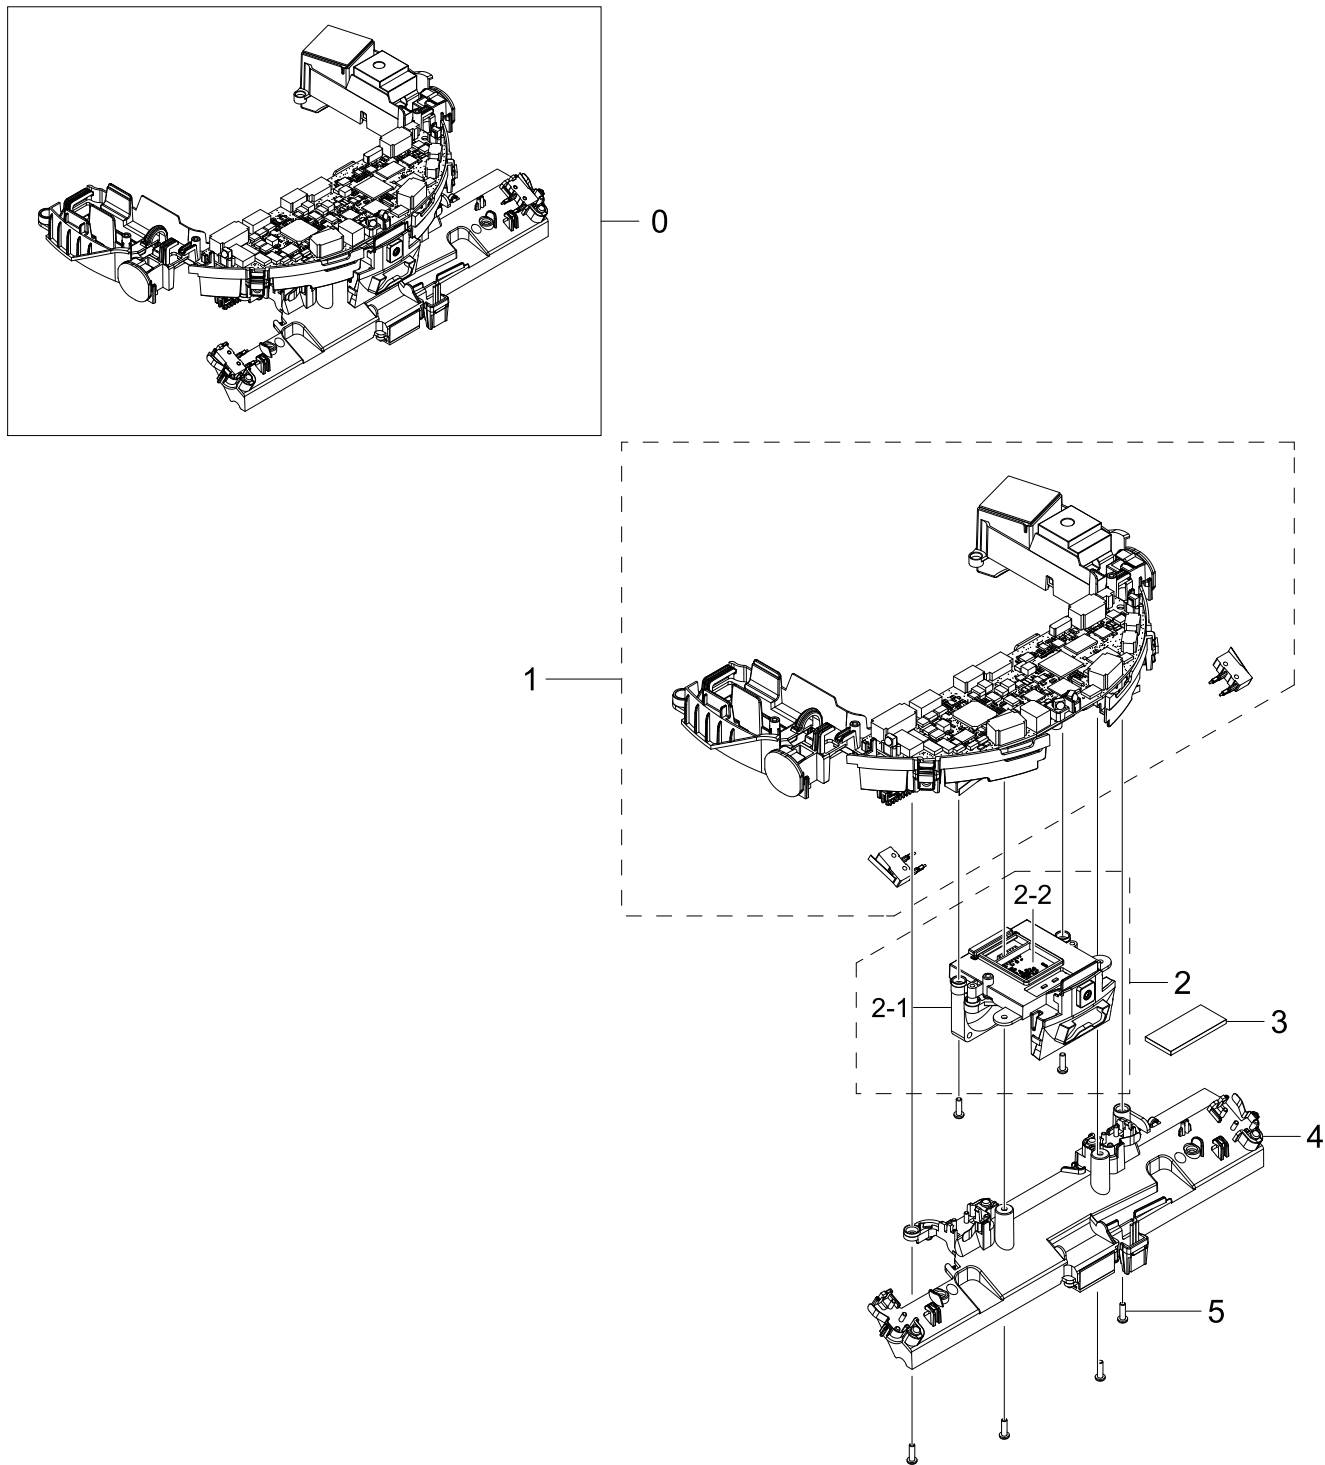

8. Assy Case Sensor

Assy Case Sensor

Exploded View

Parts List

No.	Lvl.	Loc.	Material Code	Description & Specification	SNA	Qty.
0	3		DJ97-02994C	ASSY CASE SENSOR; VR9500T,No,ASSY CASE SE	SA	1
1	4		DJ97-02970C	ASSY HOLDER; VR9500T,HOLDER PBA, GLOBAL	SA	1
2	4		DJ97-02993A	ASSY CASE SENSOR; VR9500,No,NPU+RGB CAMER	SA	1
2-1	5		DJ31-00182A	MOTOR BLDC FAN; G4010M05D1-AB-0951,6000rp	SA	1
2-2	5		DJ92-00198A	ASSY MODULE; NPU MODULE,VR9500R,Standard	SA	1
3	4		DJ63-01579A	GASKET CASE; VR7000M,EPDM,T1,W25,L48,BLAC	SNA	3
4	4		DJ97-02942A	ASSY CASE SENSOR; VR9500,No	SA	1
5	4	RV005	6003-000159	SCREW-TAPTYPE; PH,+,B,M3,L10,ZPC(BLK),SWR	SNA	5