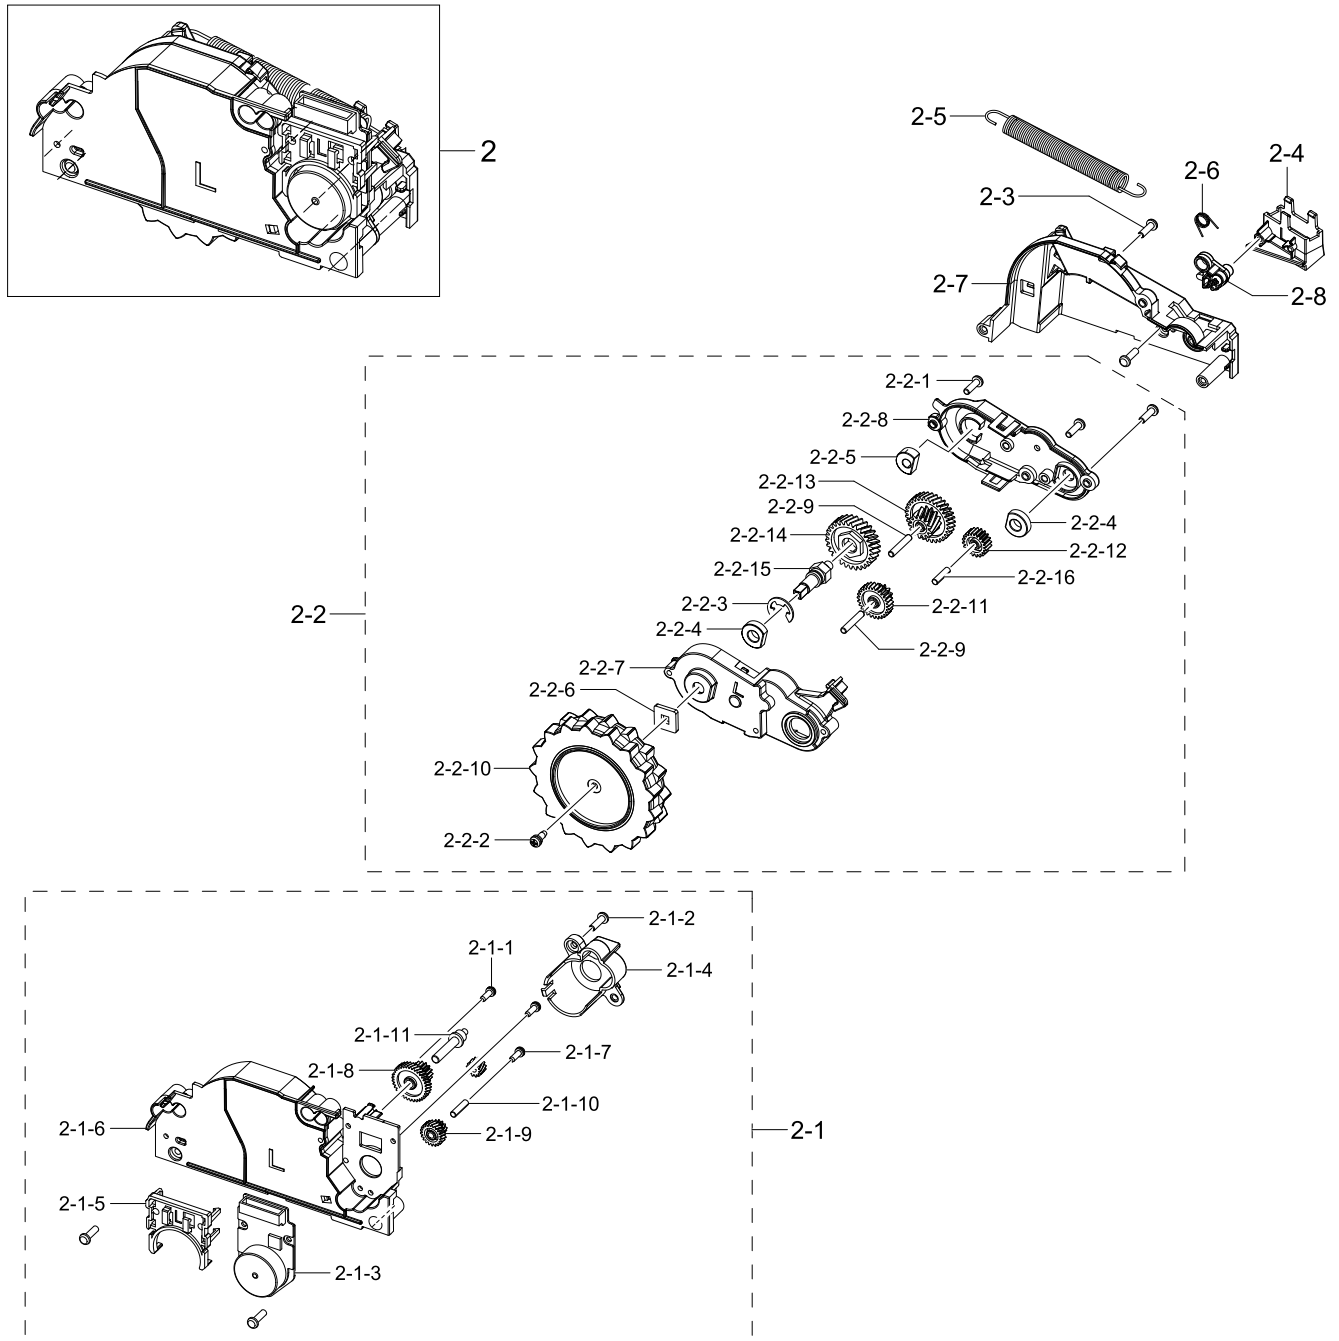

6. Assy Wheel Driving L

Assy Wheel Driving L

Exploded View

Parts List

No.	Lvl.	Loc.	Material Code	Description & Specification	SNA	Qty.
2	5	RB045	DJ97-02984A	ASSY WHEEL DRIVING L; VR9500T,SENSOR PHOT	SA	1
2-1	6	RL005	DJ97-02966A	ASSY CASE; VR9500T,ASSY CASE-WHEEL LEFT	SNA	1
2-1-1	7	RV005	6003-000159	SCREW-TAPTYPE; PH,+,B,M3,L10,ZPC(BLK),SWR	SNA	1
2-1-2	7	RV005	6006-000112	SCREW-MACHINE; PH,+,WS,M2.6,L8,ZPC(WHT),S	SNA	3
2-1-3	7		DJ31-00173A	MOTOR BLDC; BML5D01BB3,3500rpm,21.6V,0.5A	SNA	1
2-1-4	7		DJ61-02640A	HOLDER PIVOT-LEFT; VR9500,PC,L31,BLACK,V-	SNA	1
2-1-5	7		DJ61-02644A	HOLDER MOTOR; VR9500,PC,L32.5,BLACK,V-2,3	SNA	1
2-1-6	7		DJ61-02659A	CASE WHEEL-LEFT; VR9500,PC,BLACK,3022R	SNA	1
2-1-7	7		DJ66-00845A	GEAR PINION; VR9500,PK,NATURAL,OD8.22,M33	SNA	1
2-1-8	7		DJ66-00846A	GEAR B; VR9500,POM,NATURAL,OD19.75,F20-03	SNA	1
2-1-9	7		DJ66-00852A	GEAR A; VR9500,POM,NATURAL,OD12.16,F20-03	SNA	1
2-1-10	7		DJ66-00890A	SHAFT GEAR BOX; VR9500T,STS303,L12.1,OD3,	SNA	1
2-1-11	7		DJ66-00891A	SHAFT GEAR BOX; VR9500T,STS303,L27.9,OD7.	SNA	1
2-2	6		DJ97-03001A	ASSY GEAR; VR9500, VR8000,ASSY GEAR BOX-L	SNA	1
2-2-1	7	RV005	6003-000159	SCREW-TAPTYPE; PH,+,B,M3,L10,ZPC(BLK),SWR	SNA	3
2-2-2	7	RV005	6006-000130	SCREW-MACHINE; PH,+,WS,M3,L8,ZPC(WHT),SWR	SNA	1
2-2-3	7		6044-000298	RING-E; ID7.0,OD14,T0.8,BLUING(BLK),ST	SNA	1
2-2-4	7		6601-002356	BEARING-OILLESS; ID6,OD13,L3.9,SBF1118,WH	SNA	2
2-2-5	7		6601-002357	BEARING-OILLESS; ID4.5,OD12,L5.2,SBF1218,	SNA	1
2-2-6	7		DJ61-02258A	FIXER SHAFT; VR9000H,CR-SPCC,T2	SNA	1
2-2-7	7		DJ61-02680A	BASE GEAR BOX-LEFT; VR9500,PC,BLACK,3022R	SNA	1
2-2-8	7		DJ63-01704A	COVER GEAR BOX-LEFT; VR9500,PC,BLACK,3022	SNA	1
2-2-9	7		DJ66-00739A	SHAFT GEAR BOX; VR9000H,STS304,L17,OD3.0,	SNA	2