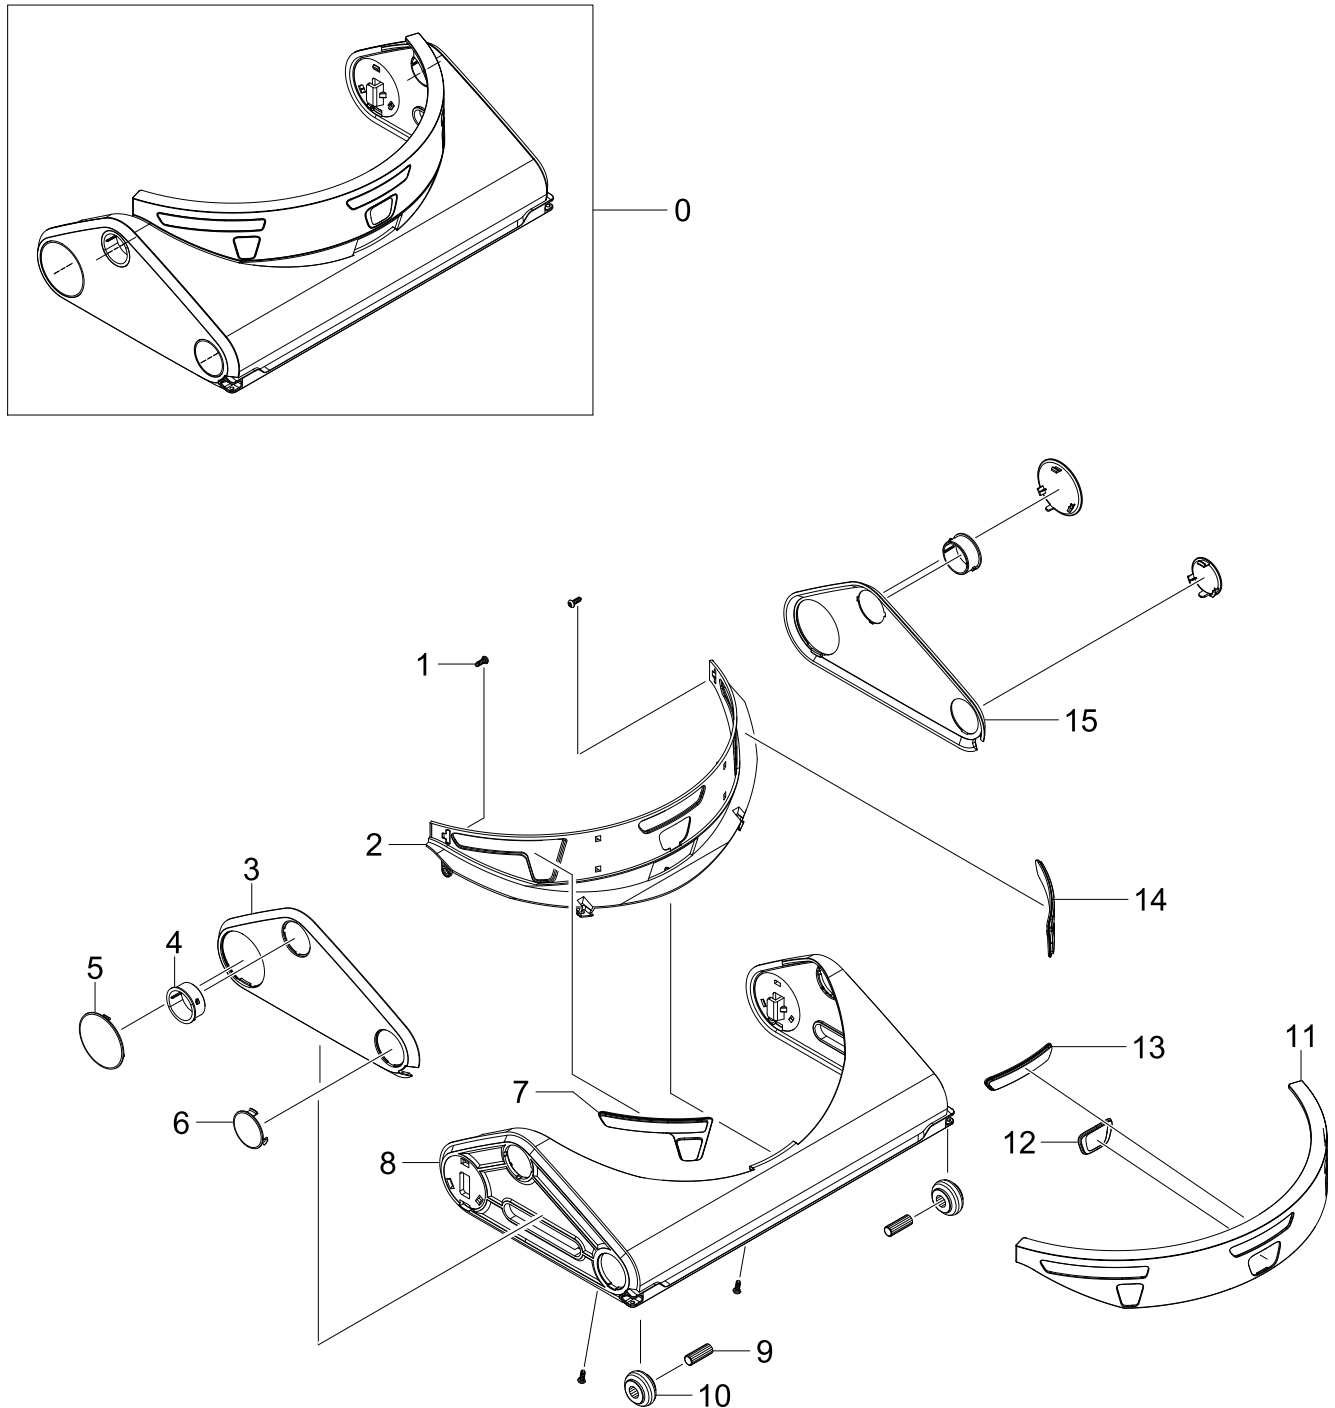

11. Assy Body Bumper

Assy Body Bumper

Exploded View

Parts List

No.	Lvl.	Loc.	Material Code	Description & Specification	SNA	Qty.
0	3	RB004	DJ97-02980A	ASSY BODY BUMPER; VR9500,PRINTING	SA	1
1	4	RV005	6003-000167	SCREW-TAPTYPE; PH,+,B,M3,L8,ZPC(BLK),SWRC	SNA	4
2	4		DJ64-01387A	WINDOW SENSOR; VR9500,ABS,RM-0760,MISTY W	SNA	1
3	4		DJ64-01389A	DECORATION SIDE-RIGHT; VR9500,PC,MID GRAY	SNA	1
4	4		DJ67-00856A	CAP BODY; VR9500,PC,3022R,DARK GLASS	SNA	2
5	4		DJ67-00858A	CAP COVER; VR9500,ABS,HG-0760GP,CLEAR GRA	SNA	2
6	4		DJ67-00857A	CAP ETC; VR9500,ABS,HG-0760GP,CLEAR GRAY,	SNA	2
7	4		DJ64-01404A	WINDOW SENSOR-RIGHT; VR9500T,PC,3022R,DAR	SNA	1
8	4		DJ61-02699A	BODY BUMPER; VR9500R,ABS,T2,MISTY WHITE,S	SNA	1
9	4		DJ66-00776B	SHAFT ROLLER; VR9500T,STS303,L8,OD2.9,T2.	SA	2
10	4		DJ66-00746A	ROLLER; HB300,POM,BLACK	SA	2
11	4		DJ63-01726A	COVER BUMPER; VR9500,ABS,HB,CLEAR GRAY,HG	SNA	1
12	4		DJ64-01388A	DECORATION CAMERA; VR9500,PC,NATURAL,Silk	SNA	1
13	4		DJ64-01402A	WINDOW; VR9500T,PC,3022R,DARK GLASS	SNA	1
14	4		DJ64-01403A	WINDOW SENSOR-LEFT; VR9500T,PC,3022R,DARK	SNA	1
15	4		DJ64-01390A	DECORATION SIDE-LEFT; VR9500,PC,MID GRAY	SNA	1