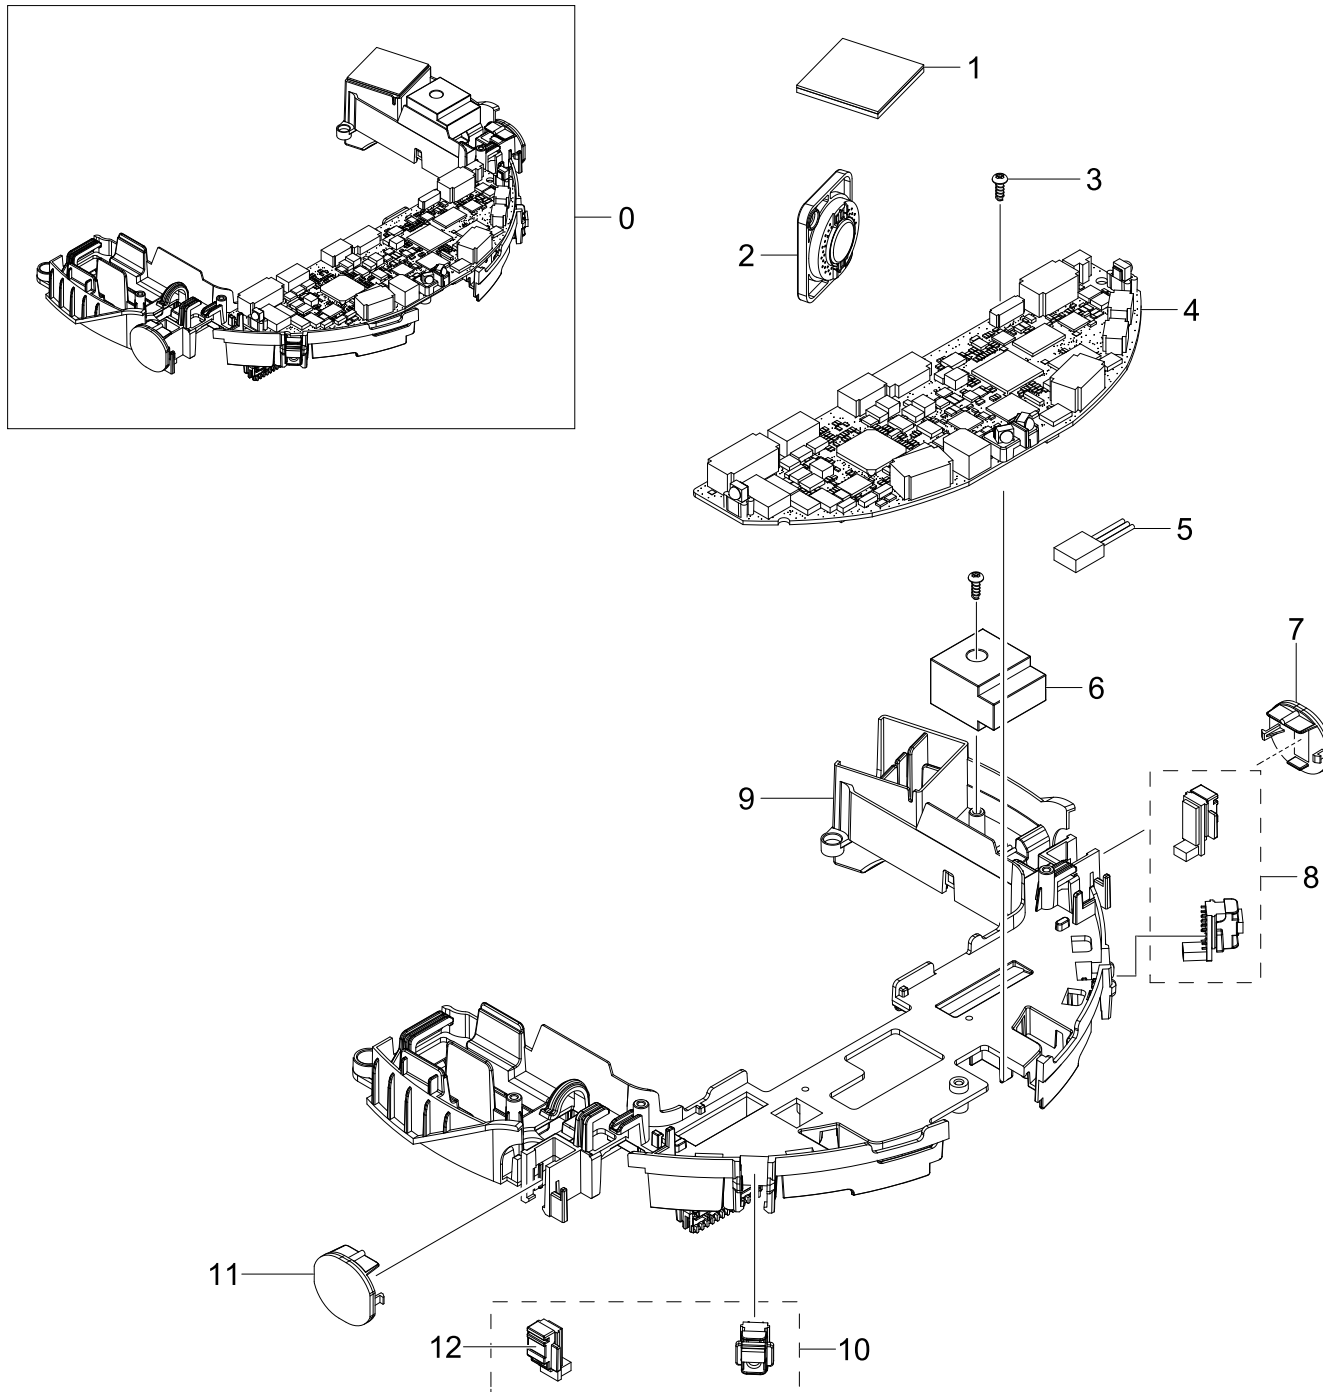

9. Assy Holder

Assy Holder

Exploded View

Parts List

No.	Lvl.	Loc.	Material Code	Description & Specification	SNA	Qty.
0	4		DJ97-02970C	ASSY HOLDER; VR9500T,HOLDER PBA, GLOBAL	SA	1
1	5		DJ67-00881A	CAP ETC; VR9500,EPDM,T3,W32,L32,ADHESIVE	SNA	1
2	5		3001-002864	SPEAKER; 822dB,450Hz,40x32x9.5mm,2W	SA	1
3	5	RV005	6003-000159	SCREW-TAPTYPE; PH,+,B,M3,L10,ZPC(BLK),SWR	SNA	1
4	5		DJ92-00185B	ASSY PCB MAIN; PBA MAIN 6L,VR9500T PLUS,1	SA	1
5	5	RJ161	DJ39-00332A	WIRE HARNESS-SENSOR; 3P,DUST BOX DETECT,U	SA	1
6	5		DJ67-00882A	WEIGHT BALANCE; VR9500T,BRASS,T19,L25.6,c	SA	1
7	5		DJ64-01408A	WINDOW SENSOR-LEFT; VR9500T,PC,3022R,DARK	SNA	1
8	5	RJ161	DJ39-00308A	WIRE HARNESS-SENSOR; 22P,SENSOR LEFT,CLIF	SA	1
9	5		DJ61-02788A	HOLDER PBA; VR9500T,ABS,T2,L280,CLEAR GRA	SNA	1
10	5	RJ161	DJ39-00312A	WIRE HARNESS-SENSOR; 22P,SENSOR RIGHT,BRU	SA	1
11	5		DJ64-01409A	WINDOW SENSOR-RIGHT; VR9500T,PC,3022R,DAR	SNA	1
12	5		DJ97-03087A	ASSY HOLDER; VR9500T,BLACK,SIDE PSD	SA	2