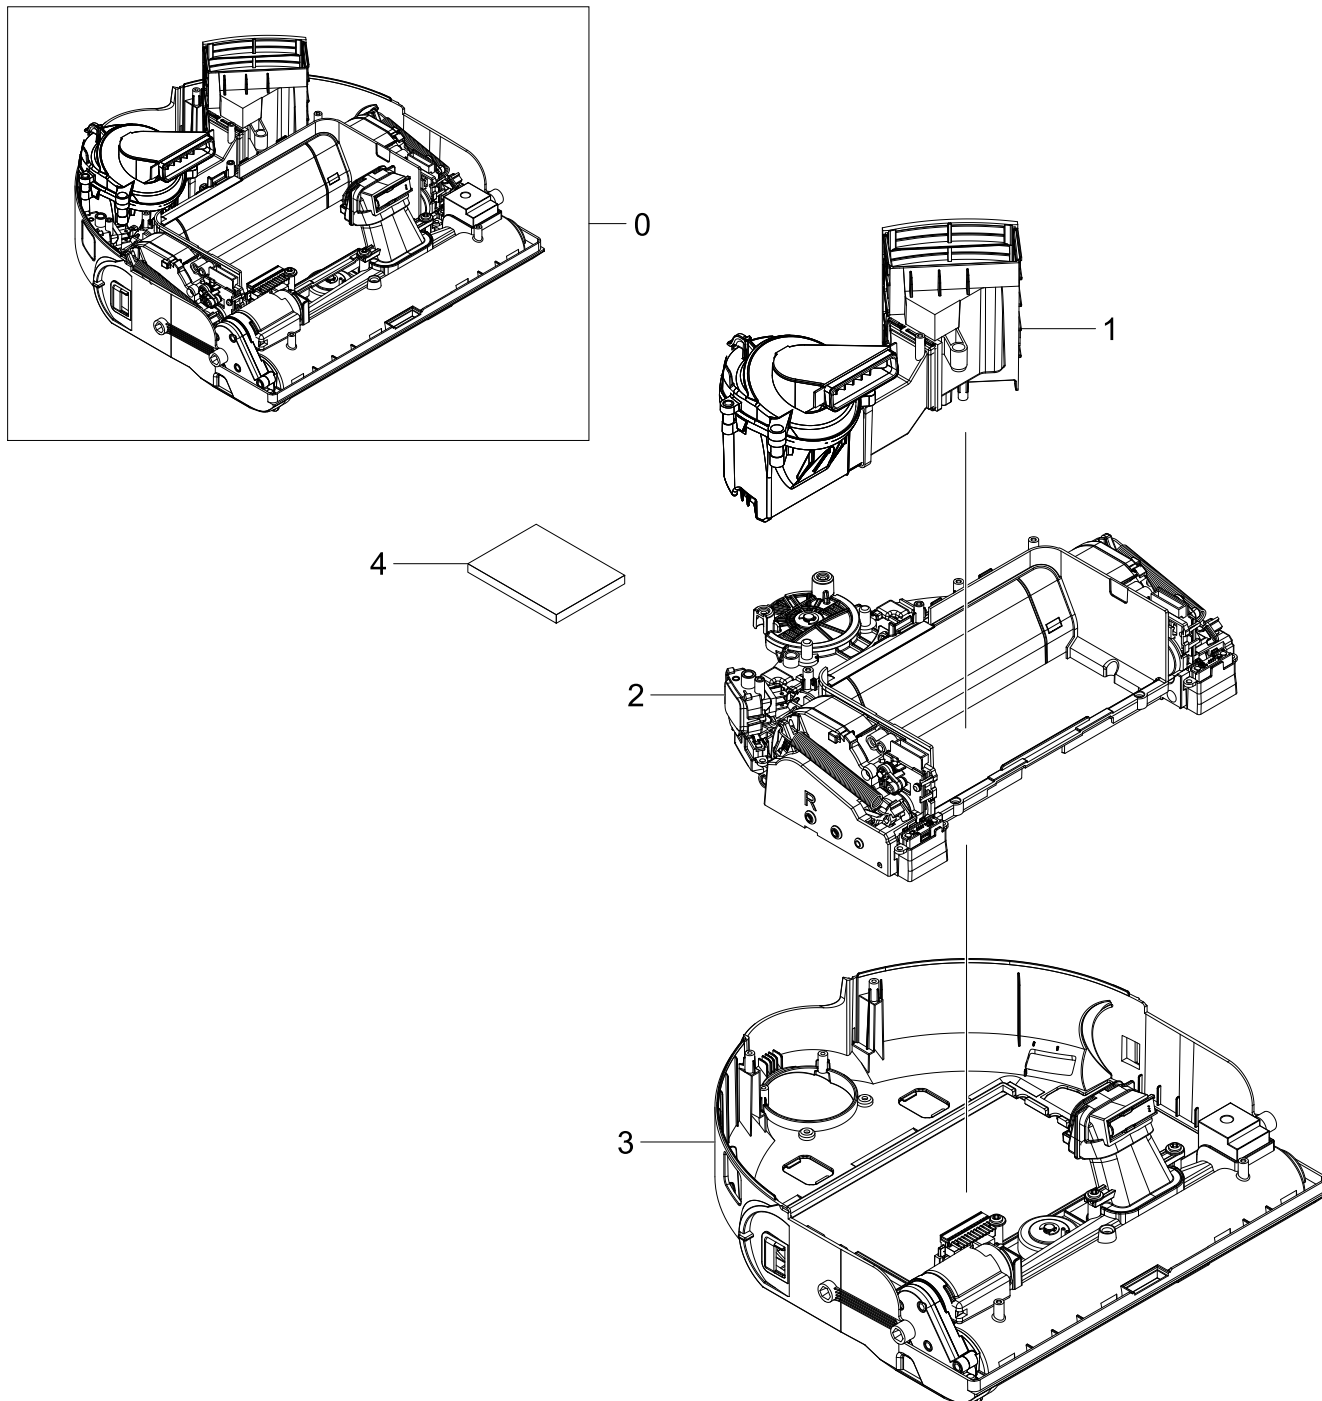

2. Assy Frame

Assy Frame

Exploded View

Parts List

No.	Lvl.	Loc.	Material Code	Description & Specification	SNA	Qty.
0	3	RB034	DJ97-03082A	ASSY FRAME; VR9500T, Moving Platform, ASSY	SNA	1
1	4		DJ94-01008A	ASSY MOTOR PARTS; VR9500, BLDC	SNA	1
2	4	RB034	DJ97-02987A	ASSY FRAME; VR9500R, EBONY BLACK, FRAME BOD	SNA	1
3	4	RB002	DJ97-02954A	ASSY BODY BASE; VR9500	SNA	1
4	4		DJ63-00508E	FILTER-SAFETY; SC9150, T5, W80, L60, ADHESIVE	SA	1