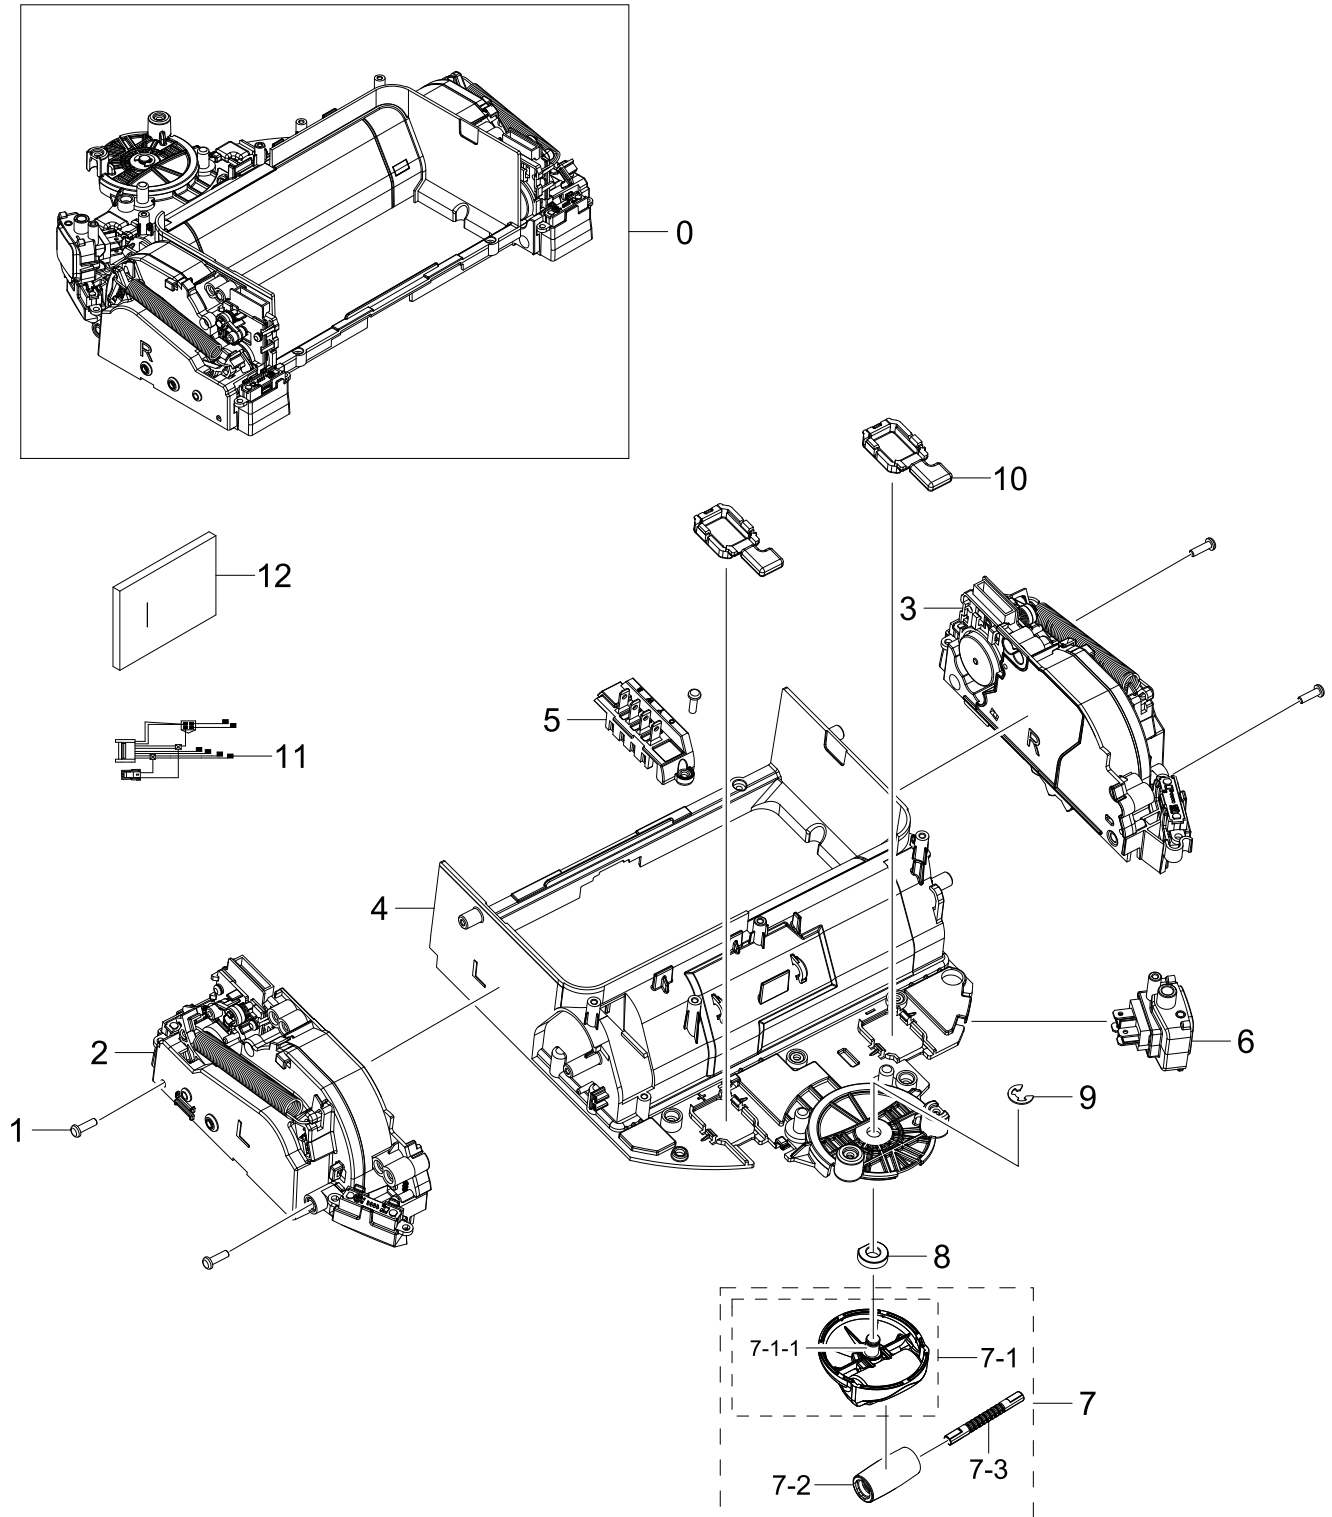

5. Assy Frame_2

Assy Frame_2

Exploded View

Parts List

No.	Lvl.	Loc.	Material Code	Description & Specification	SNA	Qty.
0	4	RB034	DJ97-02987A	ASSY FRAME; VR9500R,EBONY BLACK,FRAME BOD	SNA	1
1	5	RV005	6002-000462	SCREW-TAPPING; PH,+,2,M3,L10,ZPC(WHT),SWR	SNA	5
2	5	RB045	DJ97-02984A	ASSY WHEEL DRIVING L; VR9500T,SENSOR PHOT	SA	1
3	5	RB046	DJ97-02982A	ASSY WHEEL DRIVING R; VR9500T,SENSOR PHOT	SA	1
4	5		DJ61-02678A	FRAME; VR9500R,ABS,EBONY BLACK,T2,W174,VE	SA	1
5	5		DJ97-02989A	ASSY HOLDER TERMINAL; VR9500R,BATTERY	SA	1
6	5		DJ61-02636A	HOLDER BUTTON; VR9500R,PC,T1.5,L36,BLACK,	SNA	1
7	5		DJ97-02967A	ASSY HOLDER ROLLER; VR9500R	SA	1
7-1	6		DJ61-02645A	HOLDER BACK; VR9500,PA66+GF30%,L47.5,BLAC	SA	1
7-1-1	7		DJ66-00888A	SHAFT ROLLER; VR9500,SM45C,L13.5,OD6	SA	2
7-2	6		DJ66-00869A	ROLLER-OUT; VR9500,TPEE,OD12.6,BLACK	SA	1
7-3	6		DJ66-00874A	SHAFT ROLLER; VR9500,PA66+GF30%,L36,OD3.9	SA	1
8	5		6601-002356	BEARING-OILLESS; ID6,OD13,L3.9,SBF1118,WH	SNA	1
9	5	RP371	6044-000227	RING-E; ID5.0,OD11,T0.6,BLUEING,STC5	SNA	2
10	5		DJ97-02995A	ASSY PLATE; VR9500,ASSY CHARGER,CHARGER P	SA	2
11	5	RJ109	DJ39-00307A	WIRE HARNESS-POWER; 8P,POWER SW,CHARGER,B	SA	1
12	5		DJ63-00508C	FILTER-SAFETY; VC-DOM,T5,W50,L50,BLACK,NO	SA	1