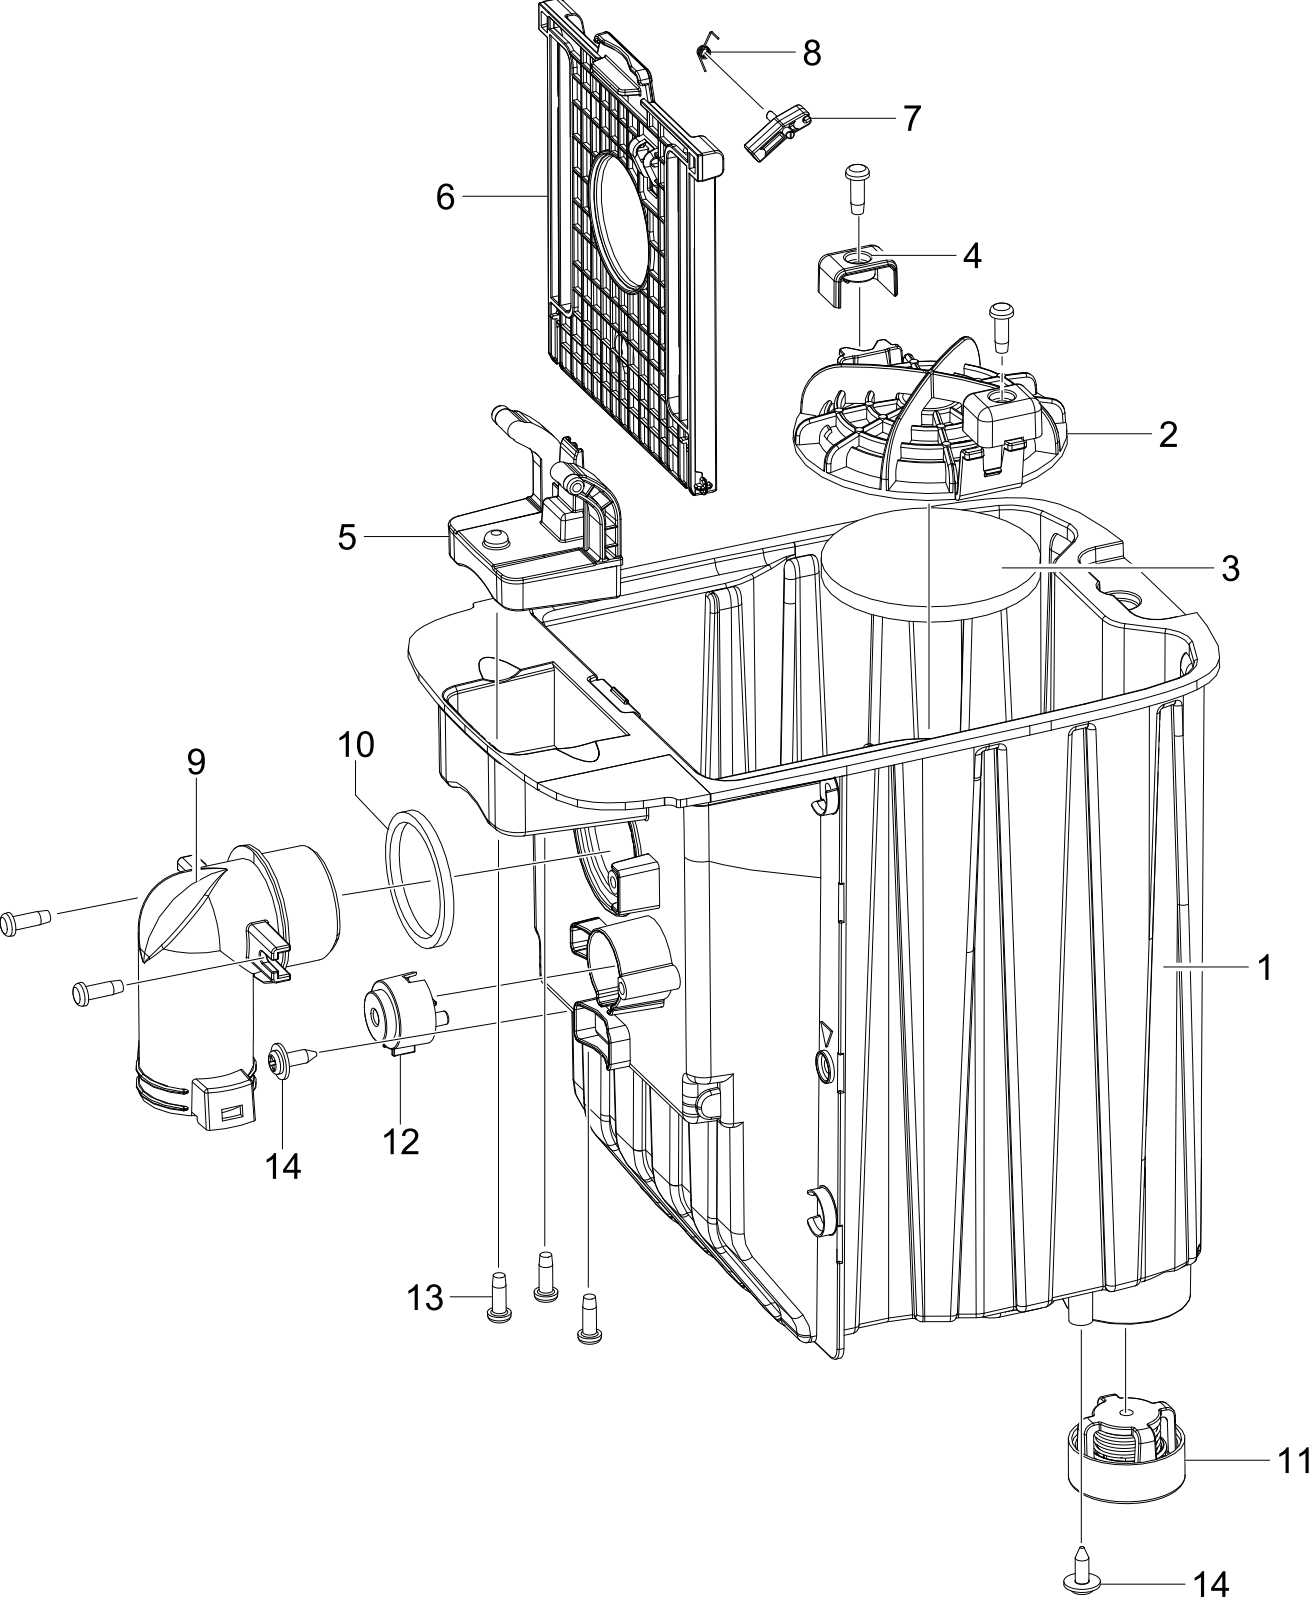

19. Assy Body Dust

Assy Body Dust

Exploded View

Parts List

No.	Lvl.	Loc.	Material Code	Description & Specification	SNA	Qty.
1	6		DJ61-02668A	BODY DUST; VR9500,ABS,T3,CLEAR GRAY,HB,HG	SNA	1
2	6		DJ64-01373A	GRILLE FILTER; VR9500,ABS,CLEAR GRAY,HG-0	SNA	1
3	6		DJ63-01805A	FILTER GRILLE; VR9500T,T5,D64, 80PPI,PU F	SA	1
4	6		DJ61-02688A	HOLDER LOCK; VR9500,ABS,T2,L11.4,CLEAR GR	SNA	2
5	6		DJ61-02624A	HOLDER MID; VR9500,POM,L46.9,CLEAR GRAY,H	SNA	1
6	6		DJ66-00839A	LEVER SAFETY; VR9500,ABS,HG-0760GP,AZURE	SA	1
7	6		DJ66-00840A	LEVER SWITCH; VR9500,POM,K300,NATURAL	SNA	1
8	6		DJ61-02846A	SPRING ETC; VR9500T,STS304,0.4mm,ID2.7,OD	SNA	1
9	6		DJ62-00474A	PIPE INNER; VR9500,ABS,ID34,OD41.1,CLEAR	SNA	1
10	6		DJ63-01802A	GASKET ETC; VR9500T,EPDM,T3,W3,L40.6,OD40	SA	1
11	6	RB032	DJ97-01965F	ASSY DAMPER; SC54Q0,L63,GRAY	SA	1
12	6		DJ96-00239A	ASSY SWITCH PRESSURE; 1P,1350mmH20,WHITE,	SA	1
13	6	RV005	6003-000170	SCREW-TAPTTYPE; PH,+,B,M4,L12,ZPC(WHT),SWR	SNA	7
14	6	RV005	6002-001327	SCREW-TAPPING; PWH,+,1,M4,L12,ZPC(WHT),SW	SNA	2