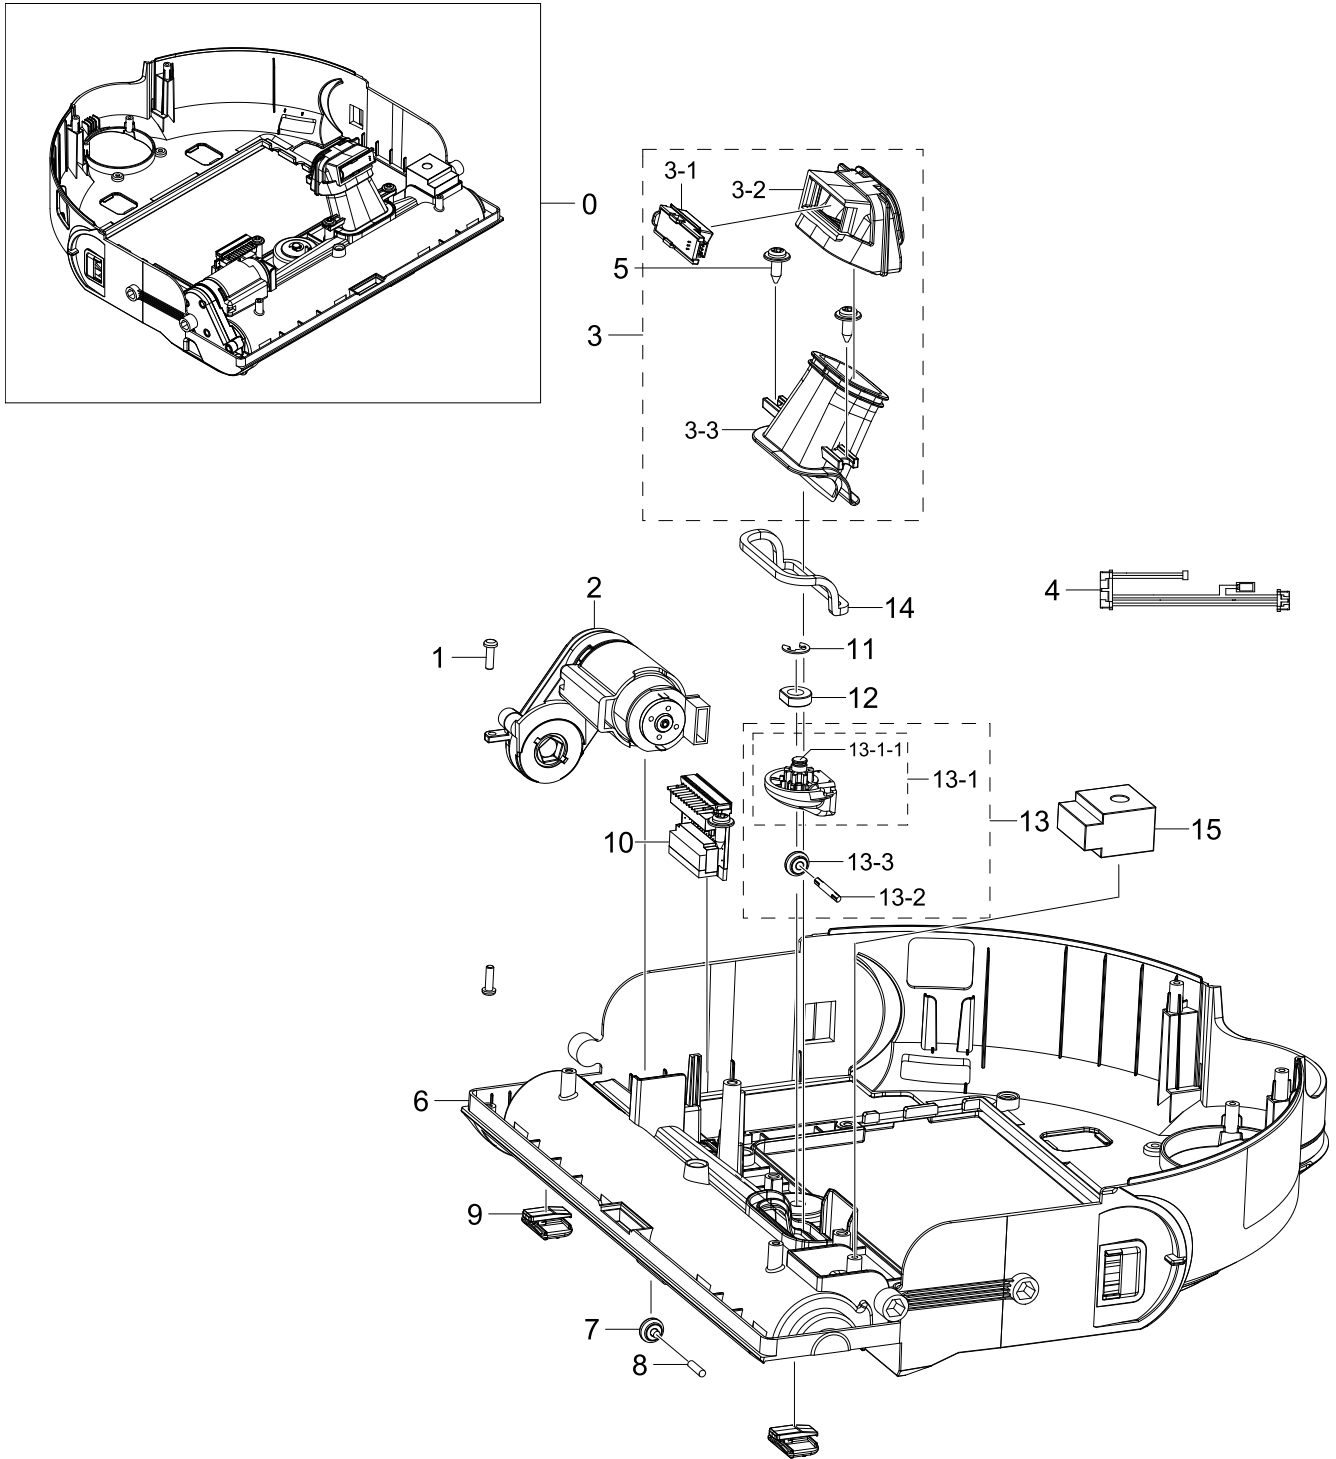

4. Assy Body Base

Assy Body Base

Exploded View

Parts List

No.	Lvl.	Loc.	Material Code	Description & Specification	SNA	Qty.
0	4	RB002	DJ97-02954A	ASSY BODY BASE; VR9500	SNA	1
1	5	RV005	6003-000159	SCREW-TAPTYPE; PH,+,B,M3,L10,ZPC(BLK),SWR	SNA	1
2	5		DJ97-02846A	ASSY CASE DRUM; VR9500T	SA	1
3	5	RB033	DJ97-02969A	ASSY DUCT INLET; VR9500	SA	1
3-1	6	RB026	DJ97-02986A	ASSY COVER DUST; VR9500,DUST SENSOR	SA	1
3-2	6		DJ63-01735A	GASKET DUCT; VR9500,PVC,T1.5,L41.6,BLACK,	SNA	1
3-3	6		DJ62-00492A	PIPE CONNECTOR; VR9500T,ABS,ID36.6,OD40.6	SNA	1
4	5		DJ39-00306A	WIRE HARNESS-PBA; 12P,DRUM ASSY,DUST DETE	SA	1
5	5	RV005	6002-001327	SCREW-TAPPING; PWH,+,1,M4,L12,ZPC(WHT),SW	SNA	3
6	5	RB002	DJ97-03086A	ASSY BODY BASE; VR9500T,MISTY WHITE,Servi	SA	1
7	5		DJ66-00746A	ROLLER; HB300,POM,BLACK	SA	1
8	5		DJ66-00776A	SHAFT ROLLER; VR7000M,STS303,L8,OD2.9,T2.	SA	1
9	5		DJ61-02239A	FIXER BRUSH; VR9000H,ABS,YELLOW HALO,HB,H	SA	2
10	5		DJ92-00204A	ASSY MODULE; PBA SUB BRUSH,VR8000T,DRUM,	SA	1
11	5	RP371	6044-000227	RING-E; ID5.0,OD11,T0.6,BLUEING,STC5	SNA	2
12	5		6601-002356	BEARING-OILLESS; ID6,OD13,L3.9,SBF1118,WH	SNA	1
13	5	RL140	DJ97-02953A	ASSY CASTER; BODY BASE,VR9500	SA	1
13-1	6		DJ61-02814A	HOLDER BACK; VR9500T,PA66+GF30%,T2,L26,BL	SA	1
13-1-1	7		DJ66-00888A	SHAFT ROLLER; VR9500,SM45C,L13.5,OD6	SA	2
13-2	6		DJ66-00836A	SHAFT ROLLER; VS9000RL,MSWR,L20.4,OD3.9,D	SA	1
13-3	6	RP107	DJ66-70163A	ASSY ROLLER BRUSH; BRUSH,VC6200,SUB GRY,O	SA	1
14	5		DJ63-01808A	GASKET ETC; VR9500,EPDM,T3,W54.6,L37.1	SNA	1
15	5		DJ67-00882A	WEIGHT BALANCE; VR9500T,BRASS,T19,L25.6,c	SA	1