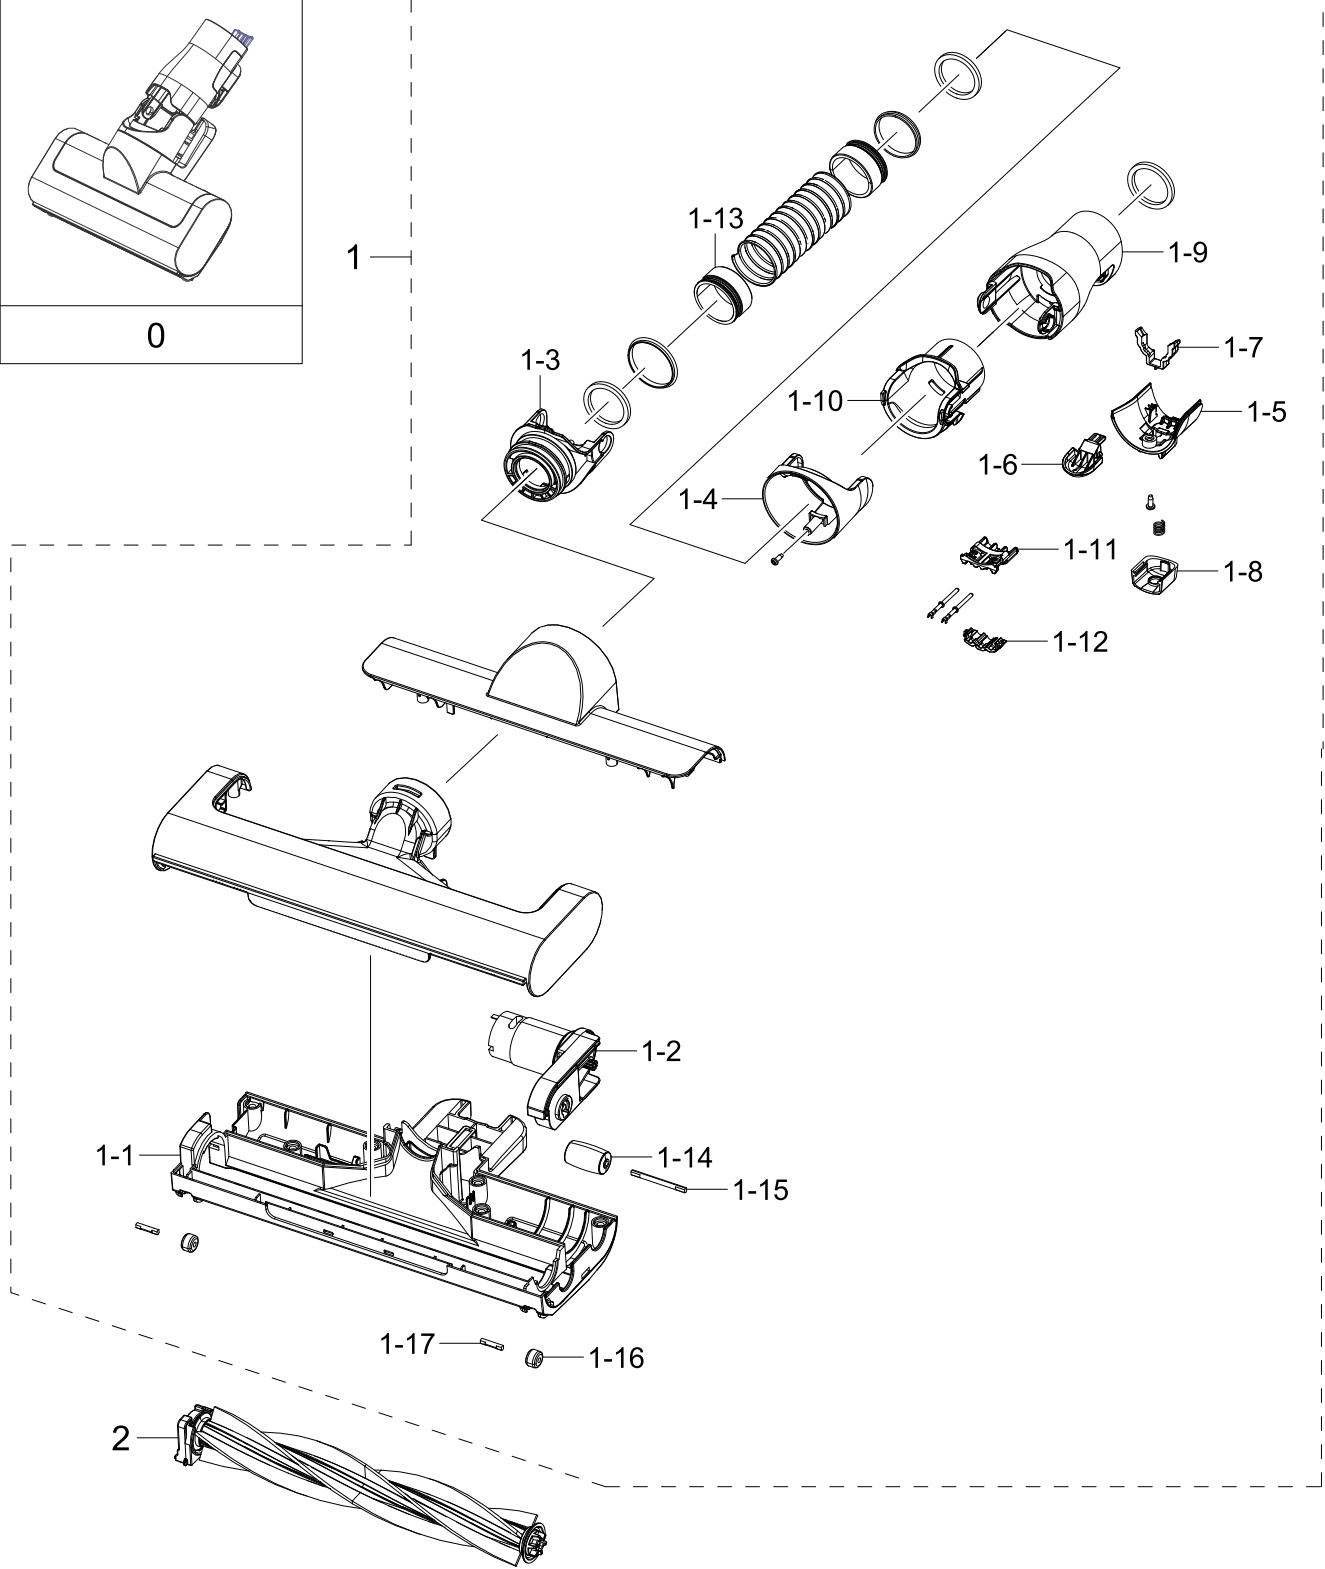

10.Jet Fit Brush

Jet Fit Brush

Exploded View

Parts List

No.	Lvl.	Loc.	Material Code	Description & Specification	SNA	Qty.
0	2		DJ97-03121A	ASSY BRUSH; VS6700,CARPET BRUSH,COTTA BLA	SNA	1
1	3		DJ97-03141A	ASSY BODY BRUSH; VS6700,Cotta Black	SA	1
1-1	4	RB001	DJ97-03139A	ASSY BODY; VS6700,Cotta Black	SNA	1
1-2	4		DJ94-01038A	ASSY MOTOR PARTS; VS6700,SRC-395SMP-2183-	SNA	1
1-3	4		DJ60-00067A	CONNECTOR BRUSH; PC,VS6700,COTTA BLACK,HB	SNA	1
1-4	4		DJ63-01862A	COVER CONNECTOR; VS6700,PC,HB,COTTA BLACK	SNA	1
1-5	4		DJ63-01662D	COVER HOLDER; VS6700,PC,HB,COTTA BLACK,30	SNA	1
1-6	4		DJ64-01348G	KNOB PIPE; VS6700,PC,COTTA BLACK,3022R/32	SNA	1
1-7	4		DJ66-00823A	LEVER RELEASE; VS9000NL,PC,3022R,GRAY TR-	SNA	1
1-8	4		DJ67-00828F	CAP KNOB; VS6700,PC,HB,3022R,COTTA BLACK,	SA	1
1-9	4		DJ62-00460D	PIPE CONNECTOR; VS6700,PC,COTTA BLACK,302	SNA	1
1-10	4		DJ61-02565D	HOLDER ETC; VS6700,PC,L,COTTA BLACK,HB,30	SNA	1
1-11	4		DJ61-02551A	HOLDER TERMINAL; VS9000NL,PC,L30,EBONY BL	SNA	1
1-12	4	RA051	DJ63-01651A	COVER TERMINAL; VS9000NL,PC,V-0,EBONY BLA	SNA	1
1-13	4		DJ60-00056A	CONNECTOR HOSE; PP,VS9000RL,NATURAL,BJ750	SNA	1
1-14	4		DJ66-00914A	ROLLER; VS6700,PVC,OD15,BLACK,POM Insert	SNA	1
1-15	4		DJ66-00912A	SHAFT ROLLER; VS6700,MSWR,L35.5,OD3,T3	SNA	1
1-16	4		DJ66-00911A	ROLLER; VS6700,NBR,OD10,BLACK	SNA	2
1-17	4		DJ66-00913A	SHAFT ROLLER; VS6700,MSWR,L14,OD3,T3	SNA	2
2	3		DJ97-03140A	ASSY DRUM BRUSH; VS6700,L234.4,BLACK,Cott	SA	1