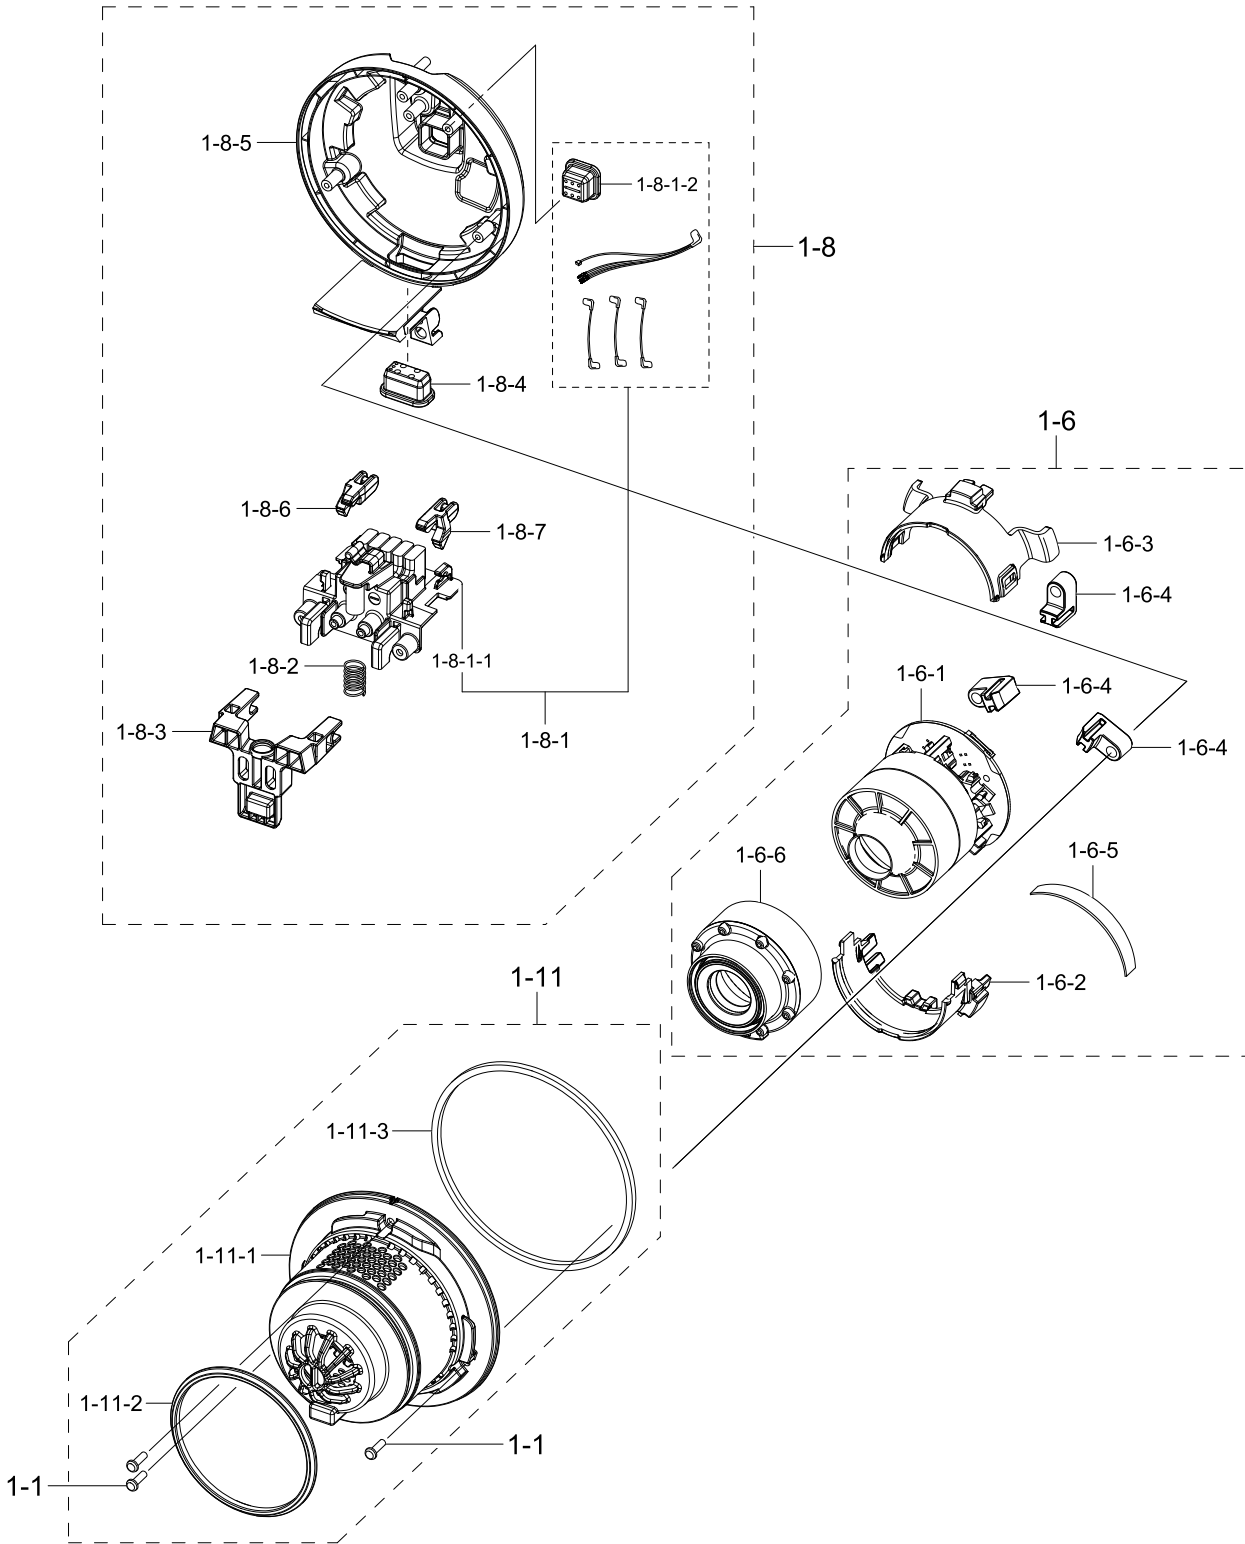

3. Assy Handy_Assy Motor Parts

Assy Handy_Assy Motor Parts

Exploded View

Parts List

No.	Lvl.	Loc.	Material Code	Description & Specification	SNA	Qty.
1-1	3	RV005	6002-000325	SCREW-TAPPING; PH,+,-,2,M3,L20,ZPC(WHT),S	SNA	3
1-6	3		DJ94-00892C	ASSY MOTOR PARTS; VS7000TL,WELLING,400CLW	SNA	1
1-6-1	4		DJ31-00181A	MOTOR BLDC FAN; ZSDP-322-2-1,120krpm,21.6	SA	1
1-6-2	4		DJ61-02833A	HOLDER MOTOR; VS7000TL,PP+TD30%,L39.9,BLA	SA	1
1-6-3	4		DJ61-02834A	HOLDER MOTOR; VS7000TL,PP+TD30%,L39.9,BLA	SA	1
1-6-4	4		DJ63-01683A	CUSHION ETC; VS9000RL,NBR,W9.2,L16,EBONY	SA	3
1-6-5	4		DJ63-01686A	GASKET ETC; VS9000RL,EPDM FOAM,T1,W15,L20	SA	1
1-6-6	4		DJ63-01790A	CUSHION MOTOR; VS7000TL,NBR,T2,W56,L17.2,	SA	1
1-8	3		DJ97-02642G	ASSY HOLDER TERMINAL; VS6700,COTTA BLACK,	SA	1
1-8-1	4	RJ189	DJ39-00346A	WIRE HARNESS-STICK; 5P,VS6700_HANDY,UL339	SA	1
1-8-1-1	5		DJ61-02567A	HOLDER TERMINAL; VS9000NL,PK+GF5%,L52,BLA	SNA	1
1-8-1-2	5		DJ63-01732B	GASKET WIRE; VS6700,TPV,TPV-45VSH-65A,BLA	SNA	1
1-8-2	4	RP302	DJ61-01350A	SPRING ETC-BUTTON; SU9380,HSWR,COD0.6,ID6	SA	1
1-8-3	4		DJ61-02557A	GUIDE LINK; VS9000NL,ABS,L32.5,HB,GP-35,N	SNA	1
1-8-4	4		DJ63-01647A	GASKET WIRE; VS9000NL,NBR,T2.5,BATTERY	SNA	1
1-8-5	4		DJ97-02681B	ASSY COVER; VS6700,COTTA BLACK,Attach PA	SNA	1
1-8-6	4		DJ66-00824A	LEVER RELEASE; VS9000NL,ABS,HG-0760GP,EBO	SNA	1
1-8-7	4		DJ66-00825A	LEVER RELEASE; VS9000NL,ABS,HG-0760GP,EBO	SNA	1
1-11	3	RJ004	DJ97-02670A	ASSY CASE MOTOR F; VS9000RL,BLACK	SA	1
1-11-1	4	RJ031	DJ63-01656A	COVER MOTOR; VS9000NL,ABS,NEUTRAL GRAY,HG	SNA	1
1-11-2	4		DJ63-01657A	GASKET GRILLE; VS9000NL,TPV,TPV-45VSH-45A	SNA	1
1-11-3	4		DJ63-01674A	GASKET ETC; VS9000RL,EVA FOAM,-,T3,W3,L15	SNA	1