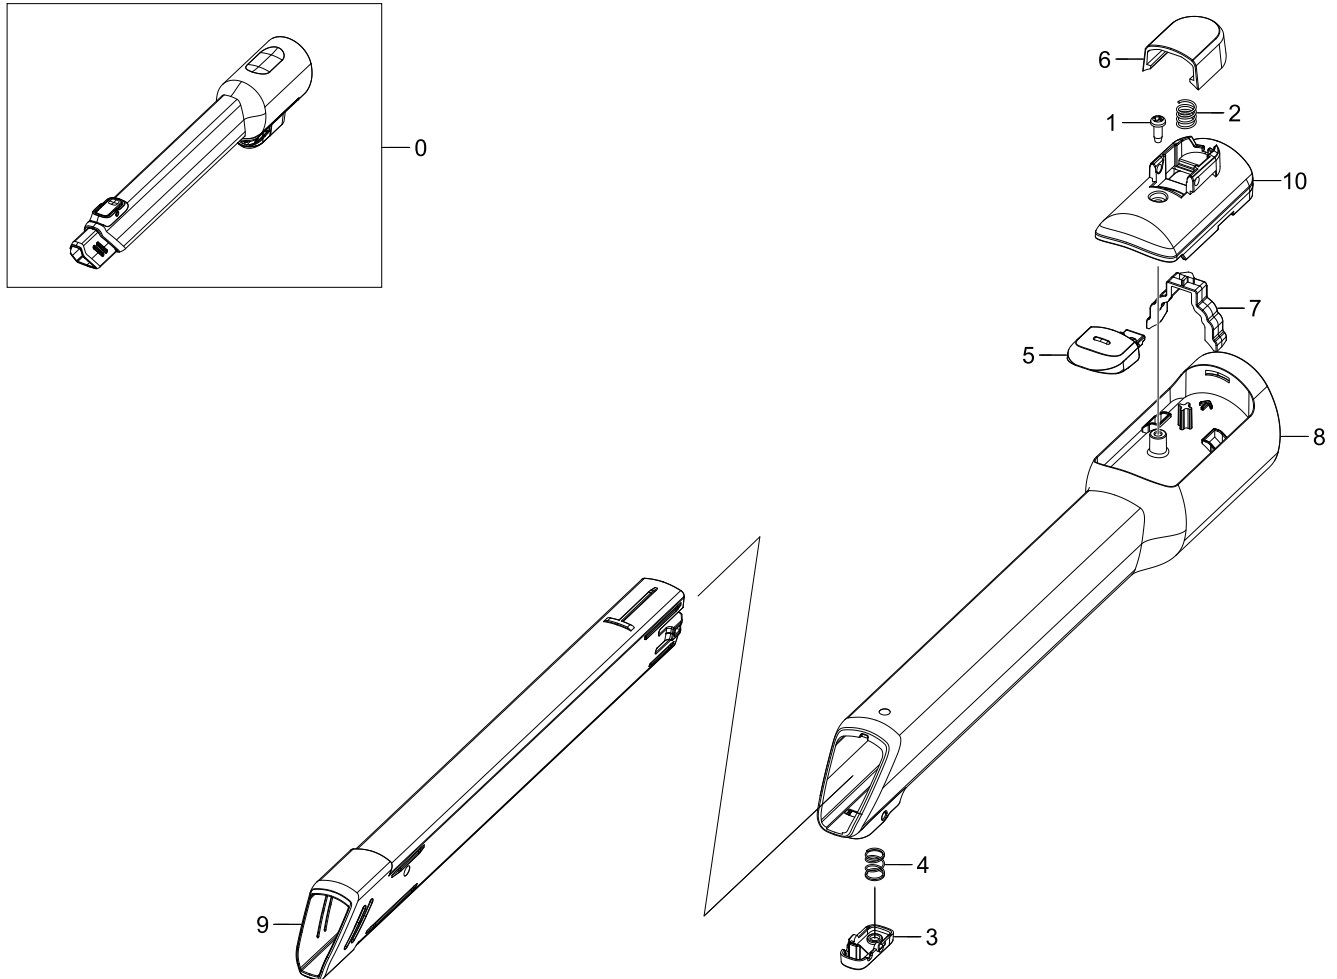

9. Crevice Tool

Crevice Tool

Exploded View

Parts List

No.	Lvl.	Loc.	Material Code	Description & Specification	SNA	Qty.
0	3	RA001	DJ98-01130M	ASSY ACCESSORY CREVICE; VS6700AL,CREVICE,	SNA	1
1	4	RV005	6002-000630	SCREW-TAPPING; PH,+,2S,M3,L8,ZPC(WHT),SWR	SNA	1
2	4		DJ61-00584A	SPRING ETC-CAP; VC-MBM940,HSWR,CD0.7,OD7.	SA	1
3	4		DJ64-01333D	BUTTON PUSH; VS6700,PC,HB,COTTA BLACK,302	SA	1
4	4		DJ61-02508A	SPRING ETC COIL; VS8000ML,HSWR,CD0.5,ID6.	SA	1
5	4		DJ64-01348G	KNOB PIPE; VS6700,PC,COTTA BLACK,3022R/32	SNA	1
6	4		DJ67-00828F	CAP KNOB; VS6700,PC,HB,3022R,COTTA BLACK,	SA	1