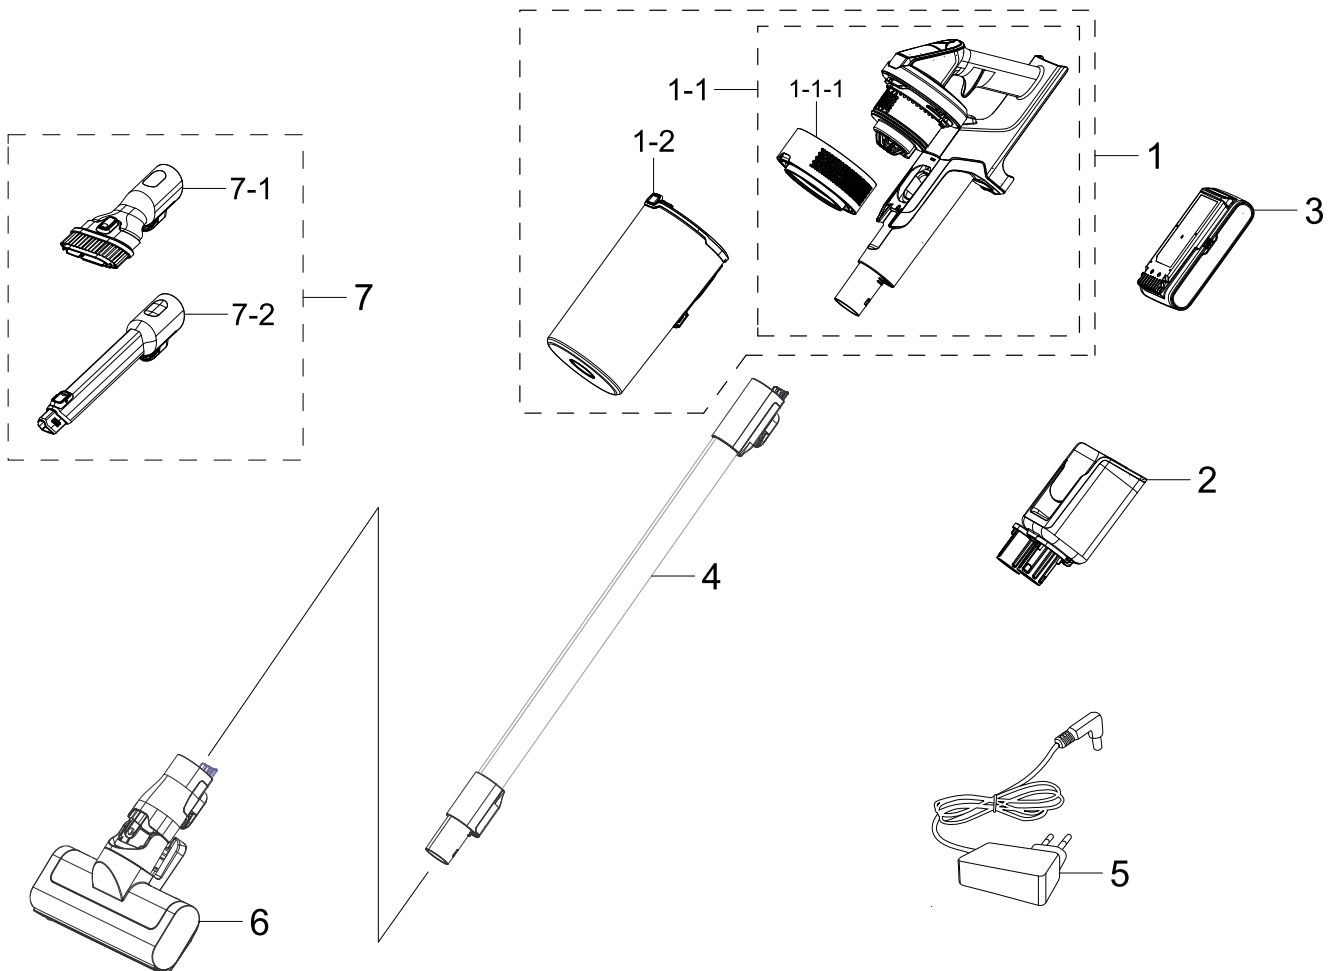

1. Main Body

Main Body

Exploded View

Parts List

No.	Lvl.	Loc.	Material Code	Description & Specification	SNA	Qty.
1	1		DJ97-03124C	ASSY HANDY; VS6700,ASSY HANDY,COTTA BLACK	SNA	1
1-1	2	RB001	DJ97-03123C	ASSY BODY; VS6700,COTTA BLACK,HEPA,TEAL V	SNA	1
1-1-1	3	RB037	DJ97-02641C	ASSY GRILLE BACK; VS9000RL-ESS,VIOLET,PTF	SA	1
1-2	2		DJ97-02835J	ASSY CYCLONE; VS6700,COTTA BLACK,0.8L	SNA	1
2	2	RA014	DJ96-00231D	ASSY CHARGER; VS6700,COTTA BLACK	SA	1
3	2		DJ96-00227E	ASSY BATTERY LI IB; Li-ion,21.6V,1800mAh,	SA	1
4	2		DJ97-03120C	ASSY PIPE; VS6700AL,AL,EXP,VIOLET,SANDING	SA	1
5	2		DJ44-00007C	ADAPTOR; DC25.85V,1.2A,AC100-240V,30W,0to	SA	1