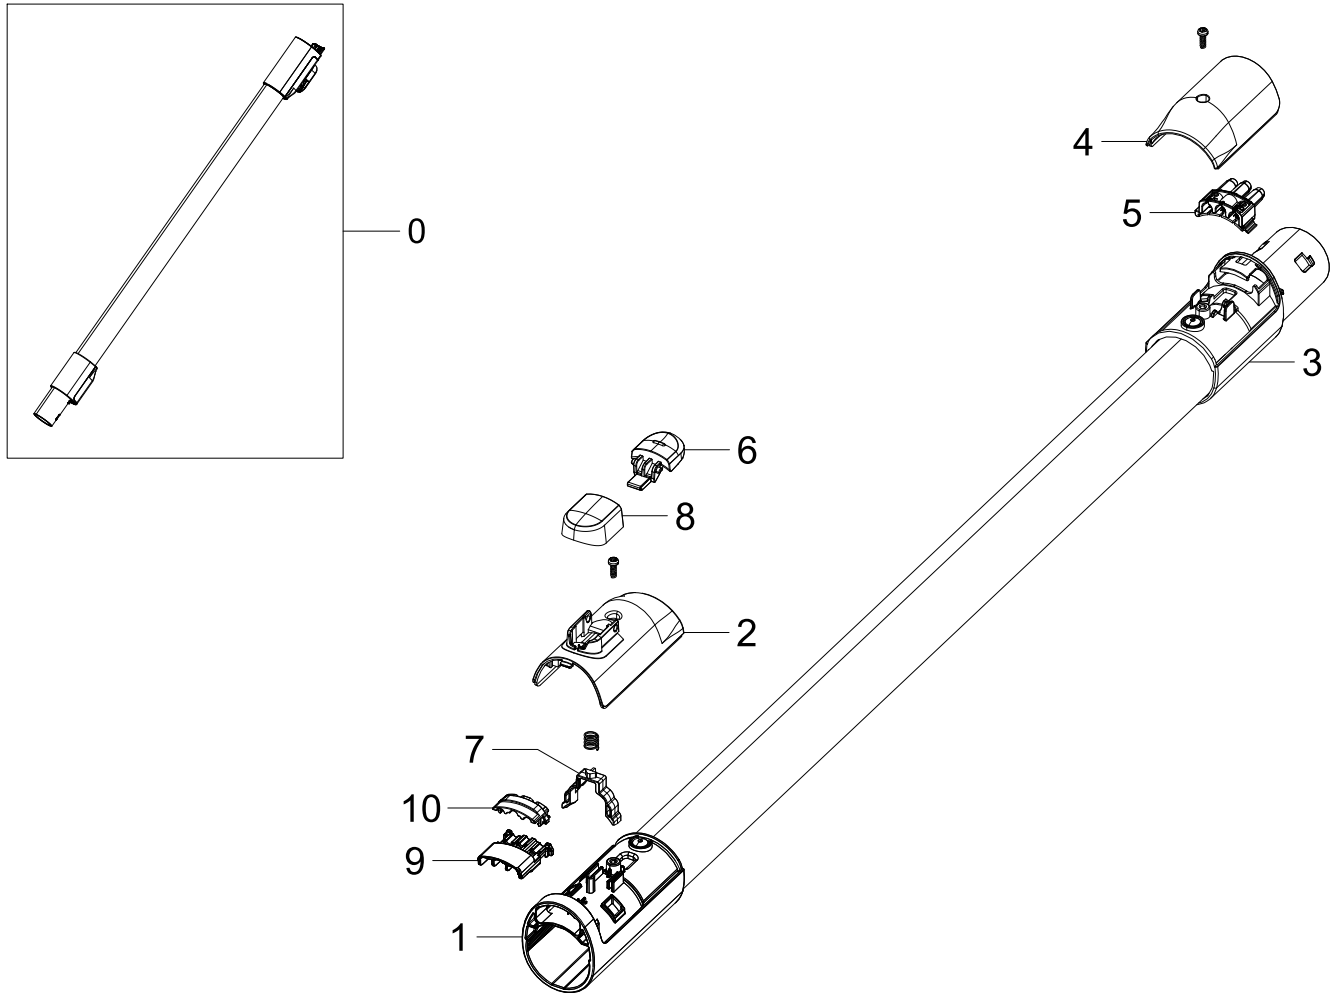

6. Assy Pipe

Assy Pipe

Exploded View

Parts List

No.	Lvl.	Loc.	Material Code	Description & Specification	SNA	Qty.
0	2		DJ97-03120C	ASSY PIPE; VS6700AL,AL,EXP,VIOLET,SANDING	SA	1
1	3		DJ61-02925A	HOLDER PIPE; VS6700,PC,L87.2,COTTA BLACK,	SNA	1
2	3		DJ63-01863A	COVER HOLDER; VS6700,PC,HB,COTTA BLACK,30	SNA	1
3	3		DJ62-00501A	PIPE CONNECTOR; VS6700,PC,COTTA BLACK,302	SNA	1
4	3		DJ67-00896A	CAP ETC; VS6700,PC,HB,3022R,COTTA BLACK,3	SNA	1
5	3		DJ61-02555A	HOLDER TERMINAL; VS9000RL,PC,L25.5,EBONY	SNA	1
6	3		DJ64-01348G	KNOB PIPE; VS6700,PC,COTTA BLACK,3022R/32	SNA	1