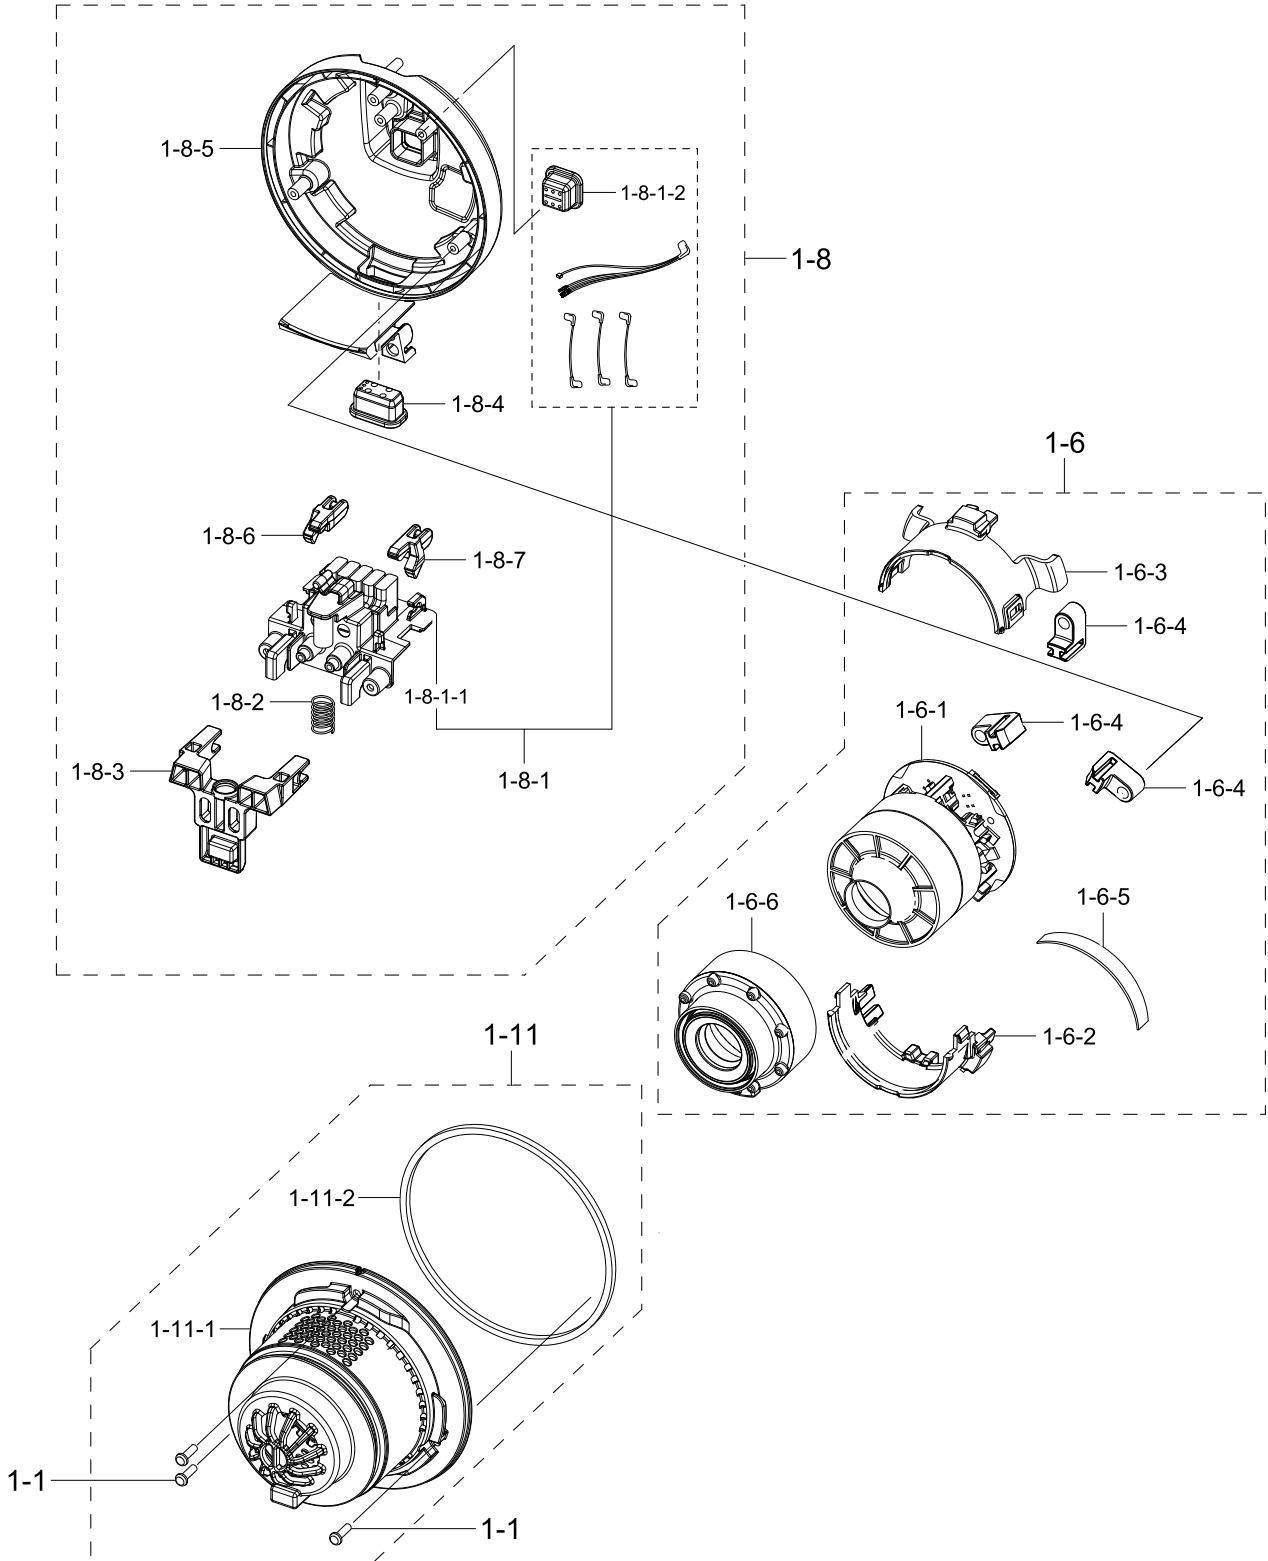

3. Assy Handy_Assy Motor Parts

Assy Handy_Assy Motor Parts

Exploded View

Parts List

No.	Lvl.	Loc.	Material Code	Description & Specification	SNA	Qty.
1-1	3	RV005	6002-000325	SCREW-TAPPING; PH,+,-,2,M3,L20,ZPC(WHT),S	SNA	3
1-6	3		DJ94-00892C	ASSY MOTOR PARTS; VS7000TL,WELLING,400CLW	SNA	1
1-6-1	4		DJ31-00181A	MOTOR BLDC FAN; ZSDP-322-2-1,120krpm,21.6	SA	1
1-6-2	4		DJ61-02833A	HOLDER MOTOR; VS7000TL,PP+TD30%,L39.9,BLA	SA	1
1-6-3	4		DJ61-02834A	HOLDER MOTOR; VS7000TL,PP+TD30%,L39.9,BLA	SA	1
1-6-4	4		DJ63-01683A	CUSHION ETC; VS9000RL,NBR,W9.2,L16,EBONY	SA	3
1-6-5	4		DJ63-01686A	GASKET ETC; VS9000RL,EPDM FOAM,T1,W15,L20	SA	1
1-6-6	4		DJ63-01790A	CUSHION MOTOR; VS7000TL,NBR,T2,W56,L17.2,	SA	1
1-8	3		DJ97-02642G	ASSY HOLDER TERMINAL; VS6700,COTTA BLACK,	SA	1
1-8-1	4	RJ189	DJ39-00346A	WIRE HARNESS-STICK; 5P,VS6700_HANDY,UL339	SA	1
1-8-1-1	5		DJ61-02567A	HOLDER TERMINAL; VS9000NL,PK+GF5%,L52,BLA	SNA	1
1-8-1-2	5		DJ63-01732B	GASKET WIRE; VS6700,TPV,TPV-45VSH-65A,BLA	SNA	1
1-8-2	4	RP302	DJ61-01350A	SPRING ETC-BUTTON; SU9380,HSWR,COD0.6,ID6	SA	1
1-8-3	4		DJ61-02557A	GUIDE LINK; VS9000NL,ABS,L32.5,HB,GP-35,N	SNA	1
1-8-4	4		DJ63-01647A	GASKET WIRE; VS9000NL,NBR,T2.5,BATTERY	SNA	1
1-8-5	4		DJ97-02681B	ASSY COVER; VS6700,COTTA BLACK,Attatch PA	SNA	1
1-8-6	4		DJ66-00824A	LEVER RELEASE; VS9000NL,ABS,HG-0760GP,EBO	SNA	1
1-8-7	4		DJ66-00825A	LEVER RELEASE; VS9000NL,ABS,HG-0760GP,EBO	SNA	1
1-11	3	RJ004	DJ97-02670B	ASSY CASE MOTOR F; VS9000,BLACK,No,NO GAS	SNA	1
1-11-1	4	RJ031	DJ63-01656A	COVER MOTOR; VS9000NL,ABS,NEUTRAL GRAY,HG	SNA	1
1-11-2	4		DJ63-01674A	GASKET ETC; VS9000RL,EVA FOAM,-,T3,W3,L15	SNA	2