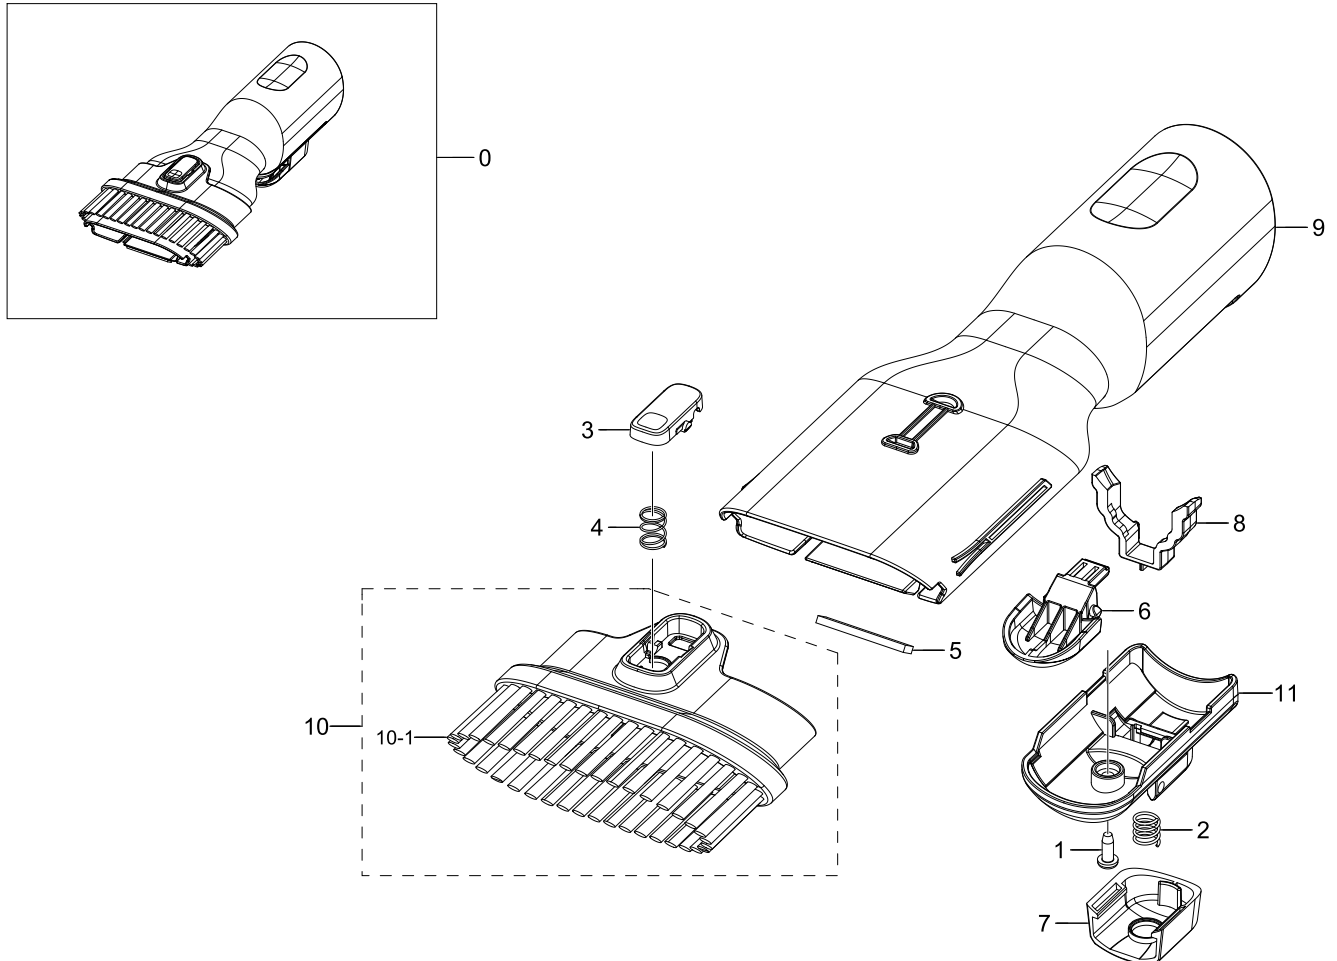

8. Combination Tool

Combination Tool

Exploded View

Parts List

No.	Lvl.	Loc.	Material Code	Description & Specification	SNA	Qty.
0	3	RA002	DJ98-01129M	ASSY ACCESSORY DUSTING; VS6700AL,DUSTING,	SA	1
1	4	RV005	6002-000630	SCREW-TAPPING; PH,+,2S,M3,L8,ZPC(WHT),SWR	SNA	1
2	4		DJ61-00584A	SPRING ETC-CAP; VC-MBM940,HSWR,CD0.7,OD7.	SA	1
3	4		DJ64-01333D	BUTTON PUSH; VS6700,PC,HB,COTTA BLACK,302	SA	1
4	4		DJ61-02508A	SPRING ETC COIL; VS8000ML,HSWR,CD0.5,ID6.	SA	1
5	4		DJ60-00057B	SPACER BRUSH; VS9000RL-ESS,WOOL,L26.5,Air	SNA	1