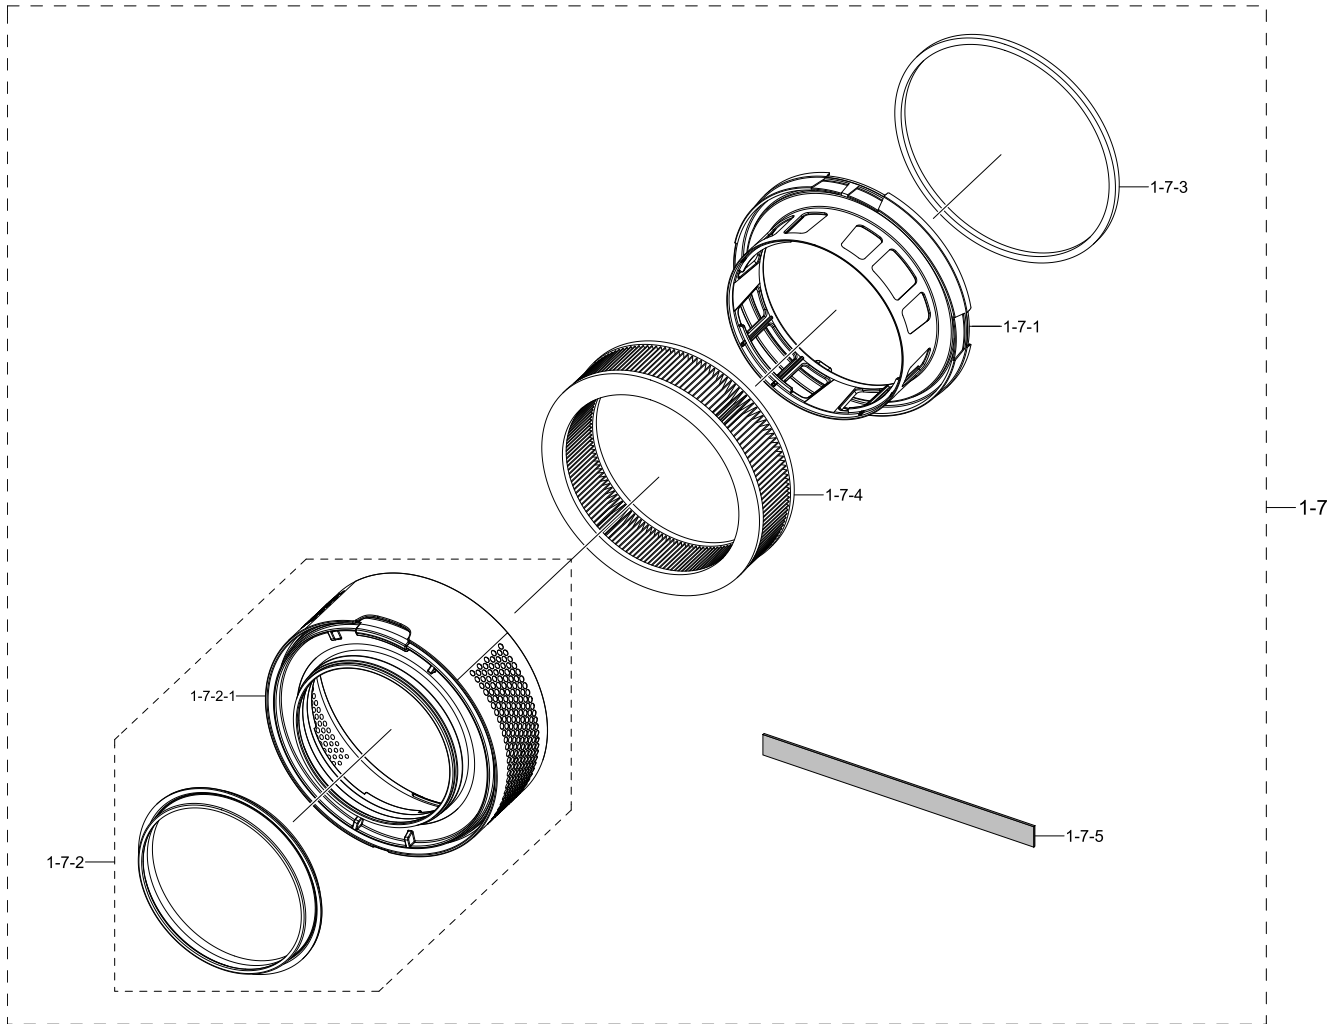

4. Assy Handy_Assy Grille Back

Assy Handy_Assy Grille Back

Exploded View

Parts List

No.	Lvl.	Loc.	Material Code	Description & Specification	SNA	Qty.
1-7	3	RB037	DJ97-02641C	ASSY GRILLE BACK; VS9000RL-ESS,VIOLET,PTF	SA	1
1-7-1	4		DJ61-02559A	HOLDER GRILLE; VS9000NL,PC+ABS,L108,EBONY	SNA	1
1-7-2	4		DJ63-01658C	GASKET GRILLE; VS9000ESS,TPE,OR3000PC,BLA	SNA	1
1-7-2-1	5		DJ64-01355B	GRILLE FILTER; VS9000RL-ESS,ABS,HB,NEUTRA	SNA	1
1-7-3	4		DJ63-01674A	GASKET ETC; VS9000RL,EVA FOAM,-,T3,W3,L15	SNA	1