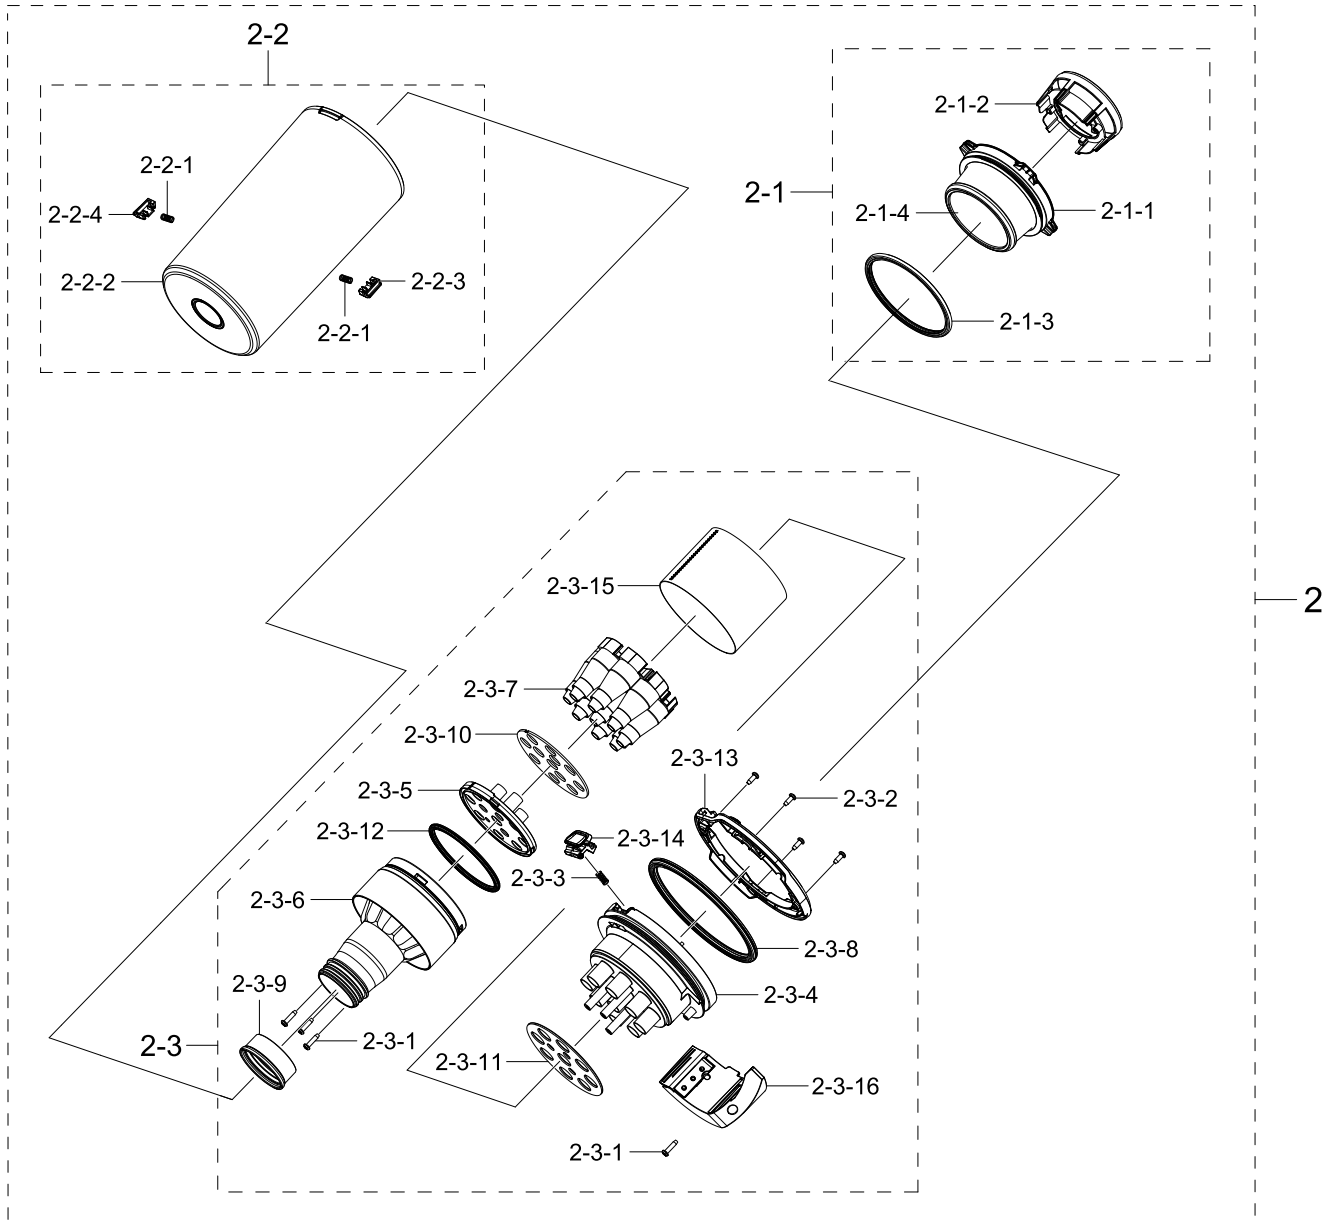

5. Assy Handy_Assy Cyclone

Assy Handy_Assy Cyclone

Exploded View

Parts List

No.	Lvl.	Loc.	Material Code	Description & Specification	SNA	Qty.
2	2		DJ97-02835J	ASSY CYCLONE; VS6700,COTTA BLACK,0.8L	SNA	1
2-1	3		DJ97-02649C	ASSY FILTER; VS6700,MICRO,AZURE BLUE,FILT	SA	1
2-1-1	4		DJ61-02590B	HOLDER FILTER; VS6700,ABS,L,AZURE BLUE,HB	SNA	1
2-1-2	4		DJ61-02591B	SUPPORT FILTER; VS6700,ABS,HB,HG-0760GP,A	SNA	1
2-1-3	4		DJ63-01671A	GASKET HOLDER; VS9000NL,TPV,TPV-45VSH-65A	SNA	1
2-1-4	4		DJ63-01678B	FILTER CYCLONE; VS9000RL,SOFT SKY BLUE,FI	SNA	1
2-2	3	RL005	DJ97-02829A	ASSY CASE; VS7000TL,GRAY TRP,No,0.8L	SA	1
2-2-1	4		DJ61-02594A	SPRING ETC COIL; VS9000RL,STS304,0.4mm,ID	SNA	2
2-2-2	4		DJ61-02753A	CASE CYCLONE; VS9000-Renewal,PC,T1.4,GRAY	SNA	1
2-2-3	4		DJ64-01362A	BUTTON CYCLONE-LEFT; VS9000RL,ABS,DARK CH	SNA	1
2-2-4	4		DJ64-01363A	BUTTON CYCLONE-RIGHT; VS9000RL,ABS,DARK C	SNA	1
2-3	3		DJ97-02837E	ASSY CYCLONE GRILLE; VS6700,COTTA BLACK,C	SA	1
2-3-1	4	RV005	6002-000462	SCREW-TAPPING; PH,+,2,M3,L10,ZPC(WHT),SWR	SNA	4
2-3-2	4	RV005	6002-001262	SCREW-TAPTYPE; PH,+,B,M3,L8,PASS,STS304	SNA	4
2-3-3	4		DJ61-02593A	SPRING ETC COIL; VS9000RL,STS304,0.6mm,ID	SA	1
2-3-4	4		DJ61-02761A	CASE CYCLONE-UP; VS9000RL,ABS,T1.4,COTTA	SNA	1
2-3-5	4		DJ61-02762A	CASE CYCLONE-MIDDLE; VS9000RL,ABS,T1.2,AI	SNA	1
2-3-6	4		DJ61-02764A	CASE CYCLONE-LOW; VS9000RL,ABS,T1.4,COTTA	SNA	1
2-3-7	4		DJ61-02765A	CASE CYCLONE-IN; VS9000RL,ABS,T1.2,EBONY	SNA	1
2-3-8	4		DJ63-01668A	GASKET CYCLONE-UP; VS9000RL,PVC,LF-G31,T1	SNA	1
2-3-9	4		DJ63-01670A	GASKET CYCLONE; VS9000RL,TPV,TPV-45VSH-65	SNA	1
2-3-10	4		DJ63-01761A	GASKET CYCLONE-IN; VS9000RL,EVA FOAM,T1.5	SNA	1
2-3-11	4		DJ63-01762A	GASKET CYCLONE-MIDDLE; VS9000RL,EVA FOAM,	SNA	1