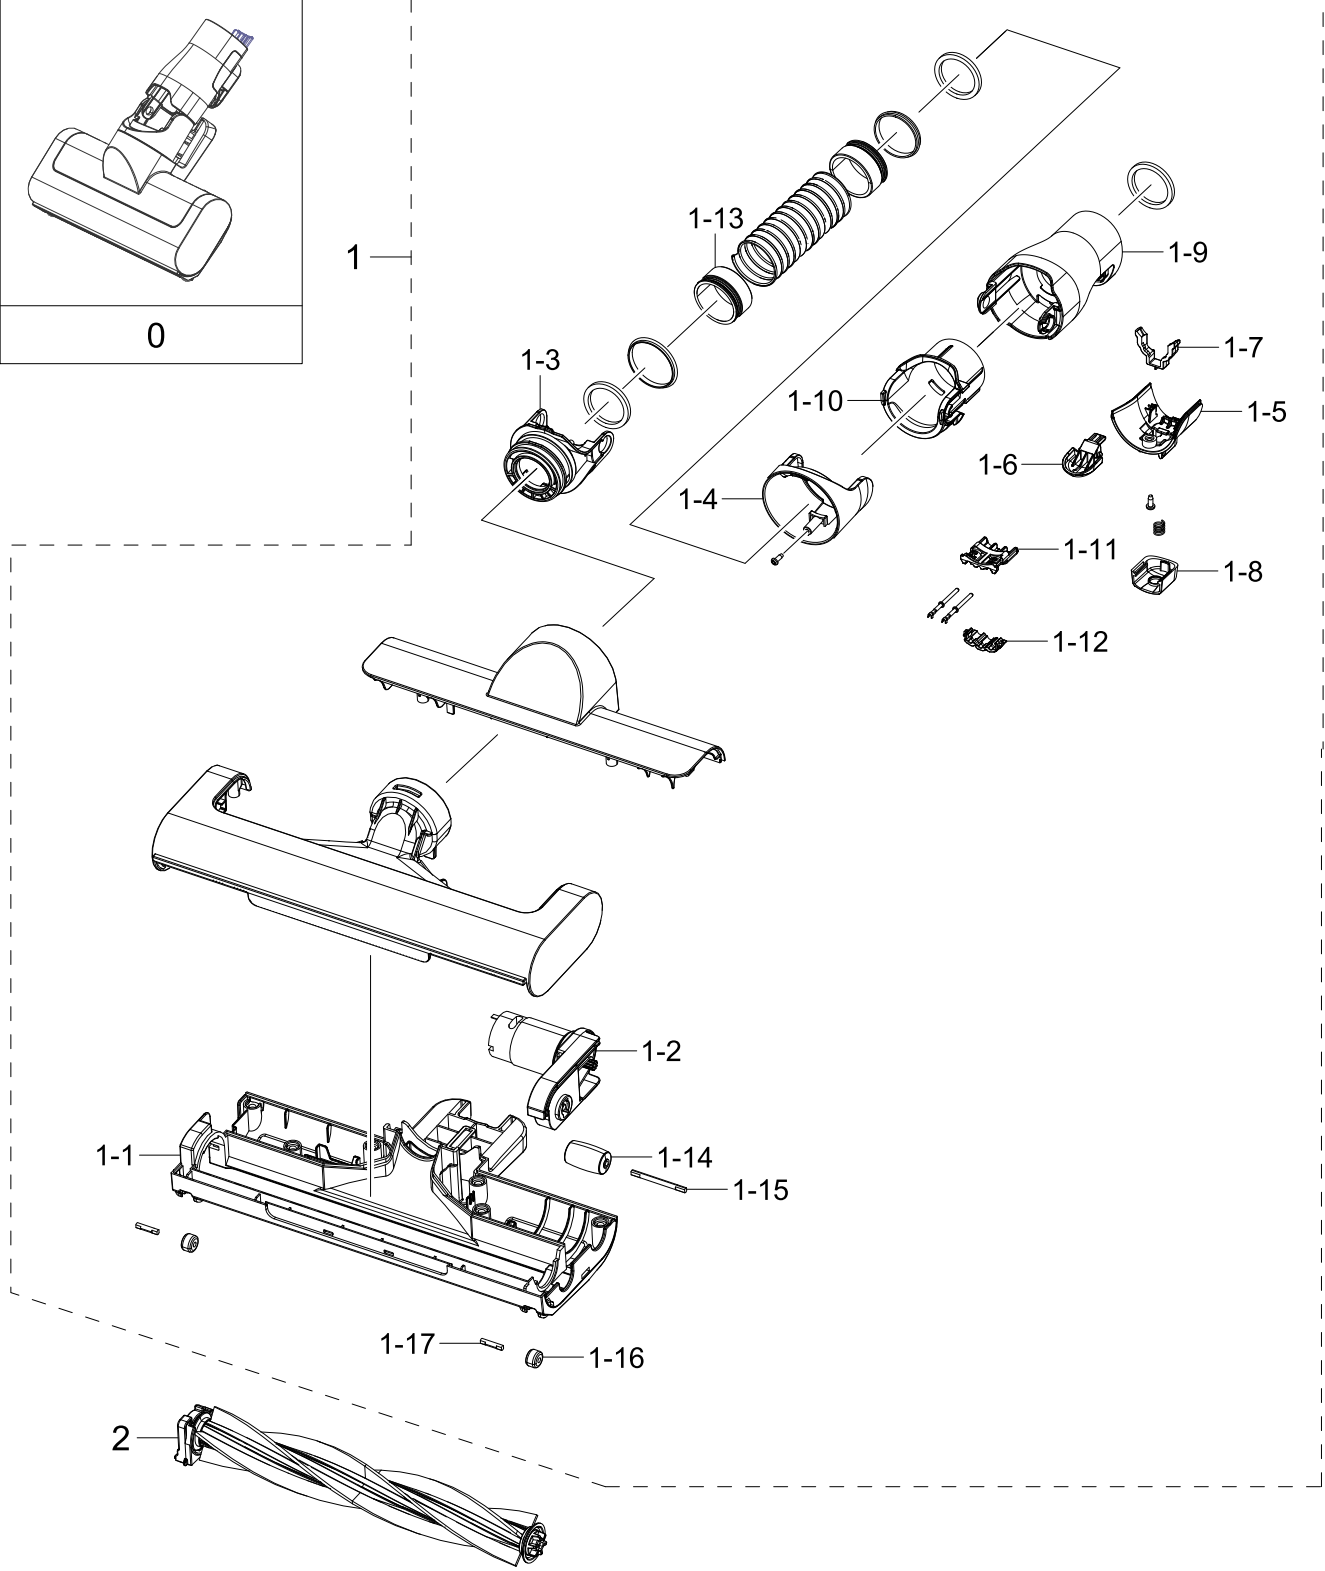

10.Jet Fit Brush

Jet Fit Brush

Exploded View

Parts List

No.	Lvl.	Loc.	Material Code	Description & Specification	SNA	Qty.
0	2		DJ97-03121A	ASSY BRUSH; VS6700,CARPET BRUSH,COTTA BLA	SNA	1
1	3		DJ97-03141A	ASSY BODY BRUSH; VS6700,Cotta Black	SA	1
1-1	4	RB001	DJ97-03139A	ASSY BODY; VS6700,Cotta Black	SNA	1
1-2	4		DJ94-01038A	ASSY MOTOR PARTS; VS6700,SRC-395SMP-2183-	SNA	1
1-3	4		DJ60-00067A	CONNECTOR BRUSH; PC,VS6700,COTTA BLACK,HB	SNA	1
1-4	4		DJ63-01862A	COVER CONNECTOR; VS6700,PC,HB,COTTA BLACK	SNA	1
1-5	4		DJ63-01662D	COVER HOLDER; VS6700,PC,HB,COTTA BLACK,30	SNA	1
1-6	4		DJ64-01348G	KNOB PIPE; VS6700,PC,COTTA BLACK,3022R/32	SNA	1
1-7	4		DJ66-00823A	LEVER RELEASE; VS9000NL,PC,3022R,GRAY TR-	SNA	1
1-8	4		DJ67-00828F	CAP KNOB; VS6700,PC,HB,3022R,COTTA BLACK,	SA	1
1-9	4		DJ62-00460D	PIPE CONNECTOR; VS6700,PC,COTTA BLACK,302	SNA	1
1-10	4		DJ61-02565D	HOLDER ETC; VS6700,PC,L,COTTA BLACK,HB,30	SNA	1
1-11	4		DJ61-02551A	HOLDER TERMINAL; VS9000NL,PC,L30,EBONY BL	SNA	1
1-12	4	RA051	DJ63-01651A	COVER TERMINAL; VS9000NL,PC,V-0,EBONY BLA	SNA	1
1-13	4		DJ60-00056A	CONNECTOR HOSE; PP,VS9000RL,NATURAL,BJ750	SNA	1
1-14	4		DJ66-00914A	ROLLER; VS6700,PVC,OD15,BLACK,POM Insert	SNA	1
1-15	4		DJ66-00912A	SHAFT ROLLER; VS6700,MSWR,L35.5,OD3,T3	SNA	1
1-16	4		DJ66-00911A	ROLLER; VS6700,NBR,OD10,BLACK	SNA	2
1-17	4		DJ66-00913A	SHAFT ROLLER; VS6700,MSWR,L14,OD3,T3	SNA	2
2	3		DJ97-03140A	ASSY DRUM BRUSH; VS6700,L234.4,BLACK,Cott	SA	1