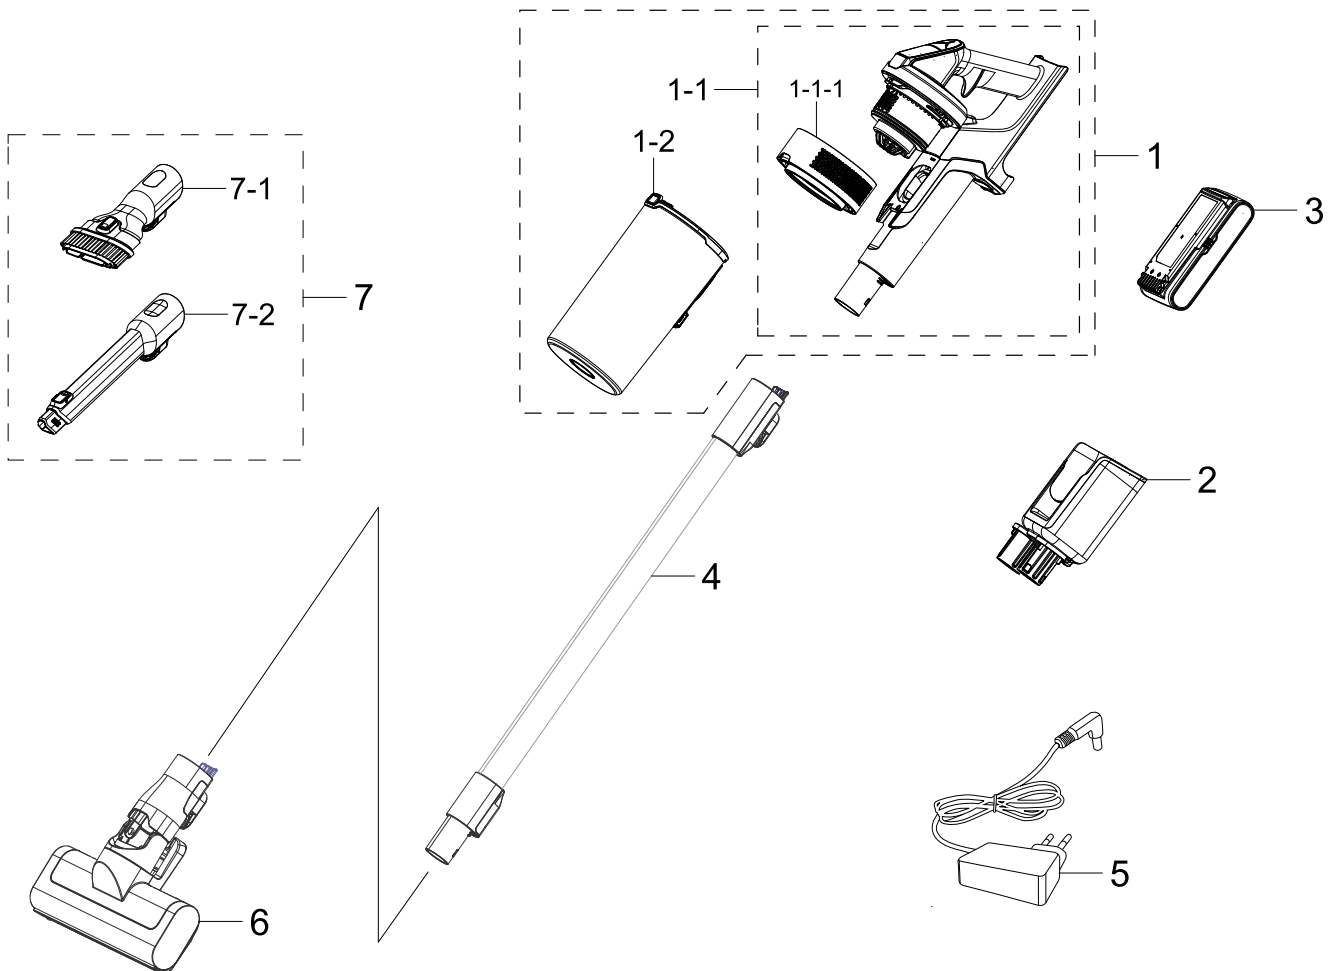

1. Main Body

Main Body

Exploded View

Parts List

No.	Lvl.	Loc.	Material Code	Description & Specification	SNA	Qty.
1	1		DJ97-03124C	ASSY HANDY; VS6700,ASSY HANDY,COTTA BLACK	SNA	1
1-1	2	RB001	DJ97-03123C	ASSY BODY; VS6700,COTTA BLACK,HEPA,TEAL V	SNA	1
1-1-1	3	RB037	DJ97-02641C	ASSY GRILLE BACK; VS9000RL-ESS,VIOLET,PTF	SA	1
1-2	2		DJ97-02835J	ASSY CYCLONE; VS6700,COTTA BLACK,0.8L	SNA	1
2	2	RA014	DJ96-00231D	ASSY CHARGER; VS6700,COTTA BLACK	SA	1
3	2		DJ96-00227E	ASSY BATTERY LI IB; Li-ion,21.6V,1800mAh,	SA	1
4	2		DJ97-03120C	ASSY PIPE; VS6700AL,AL,EXP,VIOLET,SANDING	SA	1

Exploded Views and Parts List

No.	Lvl.	Loc.	Material Code	Description & Specification	SNA	Qty.
5	2		DJ44-00007C	ADAPTOR; DC25.85V,1.2A,AC100-240V,30W,0to	SA	1
6	2		DJ97-03121A	ASSY BRUSH; VS6700,CARPET BRUSH,COTTA BLA	SNA	1
7	2		DJ98-01226A	ASSY ACCESSORY; VS6700AL,Accessory Packin	SNA	1
7-1	3	RA002	DJ98-01129M	ASSY ACCESSORY DUSTING; VS6700AL,DUSTING,	SA	1
7-2	3	RA001	DJ98-01130M	ASSY ACCESSORY CREVICE; VS6700AL,CREVICE,	SNA	1