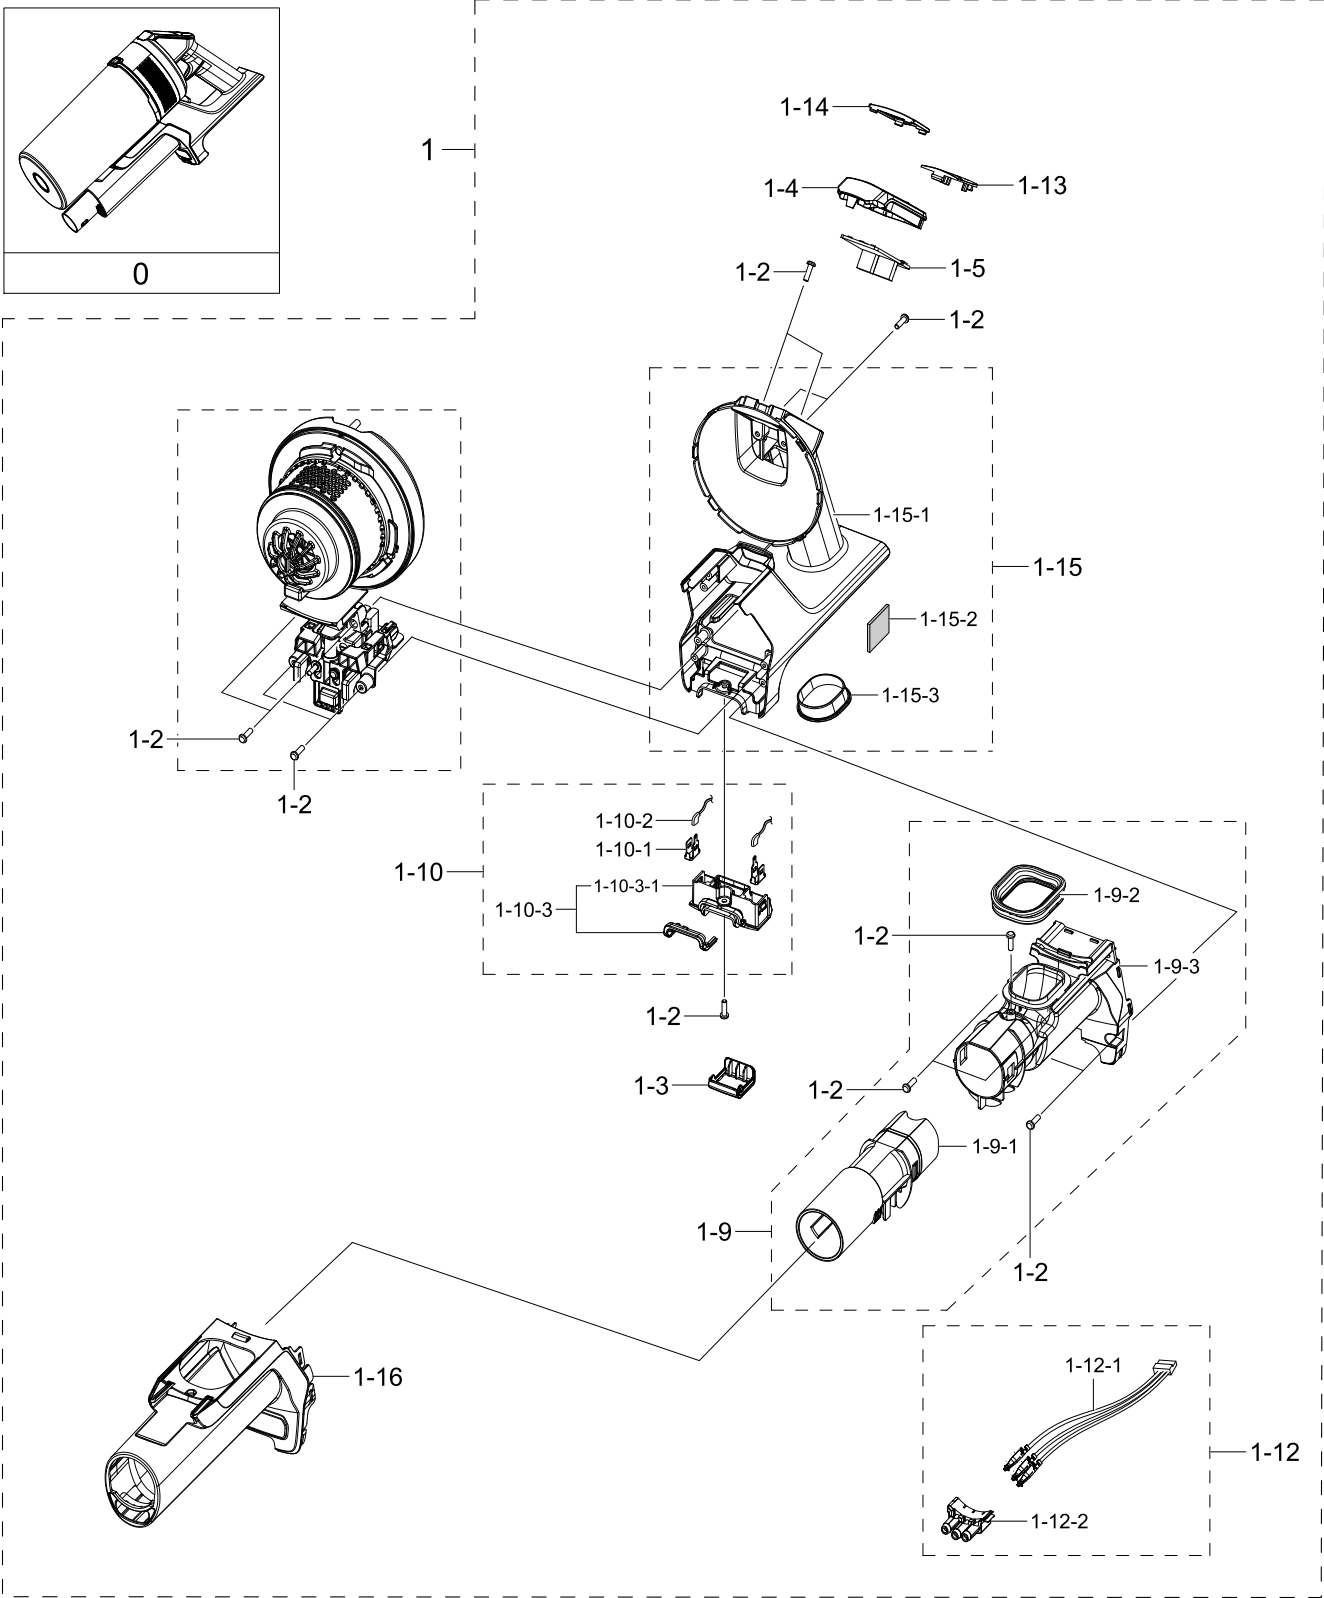

2. Assy Handy

Assy Handy

Exploded View

Parts List

No.	Lvl.	Loc.	Material Code	Description & Specification	SNA	Qty.
0	1		DJ97-03124C	ASSY HANDY; VS6700,ASSY HANDY,COTTA BLACK	SNA	1
1	2	RB001	DJ97-03123C	ASSY BODY; VS6700,COTTA BLACK,HEPA,TEAL V	SNA	1
1-2	3	RV005	6003-000159	SCREW-TAPTYPE; PH,+,B,M3,L10,ZPC(BLK),SWR	SNA	14
1-3	3		DJ64-01350D	BUTTON PUSH; VS6700,PC,HB,COTTA BLACK	SNA	1
1-4	3	RB042	DJ97-02680B	ASSY PANEL CONTROL; VS6700,COTTA BLACK,At	SA	1
1-5	3		DJ92-00217A	ASSY PBA MODULE; ON/OFF CONTROL,VS6700AL,	SA	1
1-9	3	RB033	DJ97-02643A	ASSY DUCT INLET; VS9000RL	SA	1
1-9-1	4		DJ62-00459A	PIPE CONNECTOR; VS9000RL,PC,ID30,OD33.8,G	SNA	1
1-9-2	4		DJ63-01653A	GASKET DUCT; VS9000NL,TPV,TPV-45VSH-45A,T	SA	1
1-9-3	4		DJ67-00832A	DUCT INLET; VS9000NL,PC+ABS,HI-1050,EBONY	SNA	1
1-10	3		DJ97-02644D	ASSY HOLDER; VS6700,COTTA BLACK,CHARGING	SA	1
1-10-1	4		DJ37-00016A	TERMINAL; T0.5	SNA	2
1-10-2	4		DJ39-00284A	WIRE HARNESS-TERMINAL; 1P,CHARGER,UL3398,	SNA	2
1-10-3	4		DJ63-01654D	CUSHION ETC; VS6700,TPE,W31.4,L9.5,OR3000	SNA	1
1-10-3-1	5		DJ61-02558D	HOLDER ETC; VS6700,PC,L25.3,COTTA BLACK,V	SNA	1
1-12	3		DJ97-02671A	ASSY HOLDER; VS9000RL,PIPE-HANDY	SA	1
1-12-1	4		DJ39-00293A	WIRE HARNESS-TERMINAL; 3P,Pipe,UL3398,#22	SNA	1
1-12-2	4		DJ61-02555A	HOLDER TERMINAL; VS9000RL,PC,L25.5,EBONY	SNA	1
1-13	3		DJ64-01481A	BUTTON CONTROL; VS9000RL,ABS,-,EBONY BLAC	SNA	1
1-14	3		DJ64-01482A	WINDOW DISPLAY; VS9000RL,ABS,HG-0760GP,EB	SNA	1
1-15	3	RB034	DJ97-02794D	ASSY FRAME; VS6700,COTTA BLACK	SA	1
1-15-1	4		DJ61-02617D	FRAME; VS6700,PC,COTTA BLACK,W,ES3020N	SA	1
1-15-2	4		DJ63-01680A	FILTER SAFETY; VS9000RL,T5,W30,L40,EBONY	SA	1