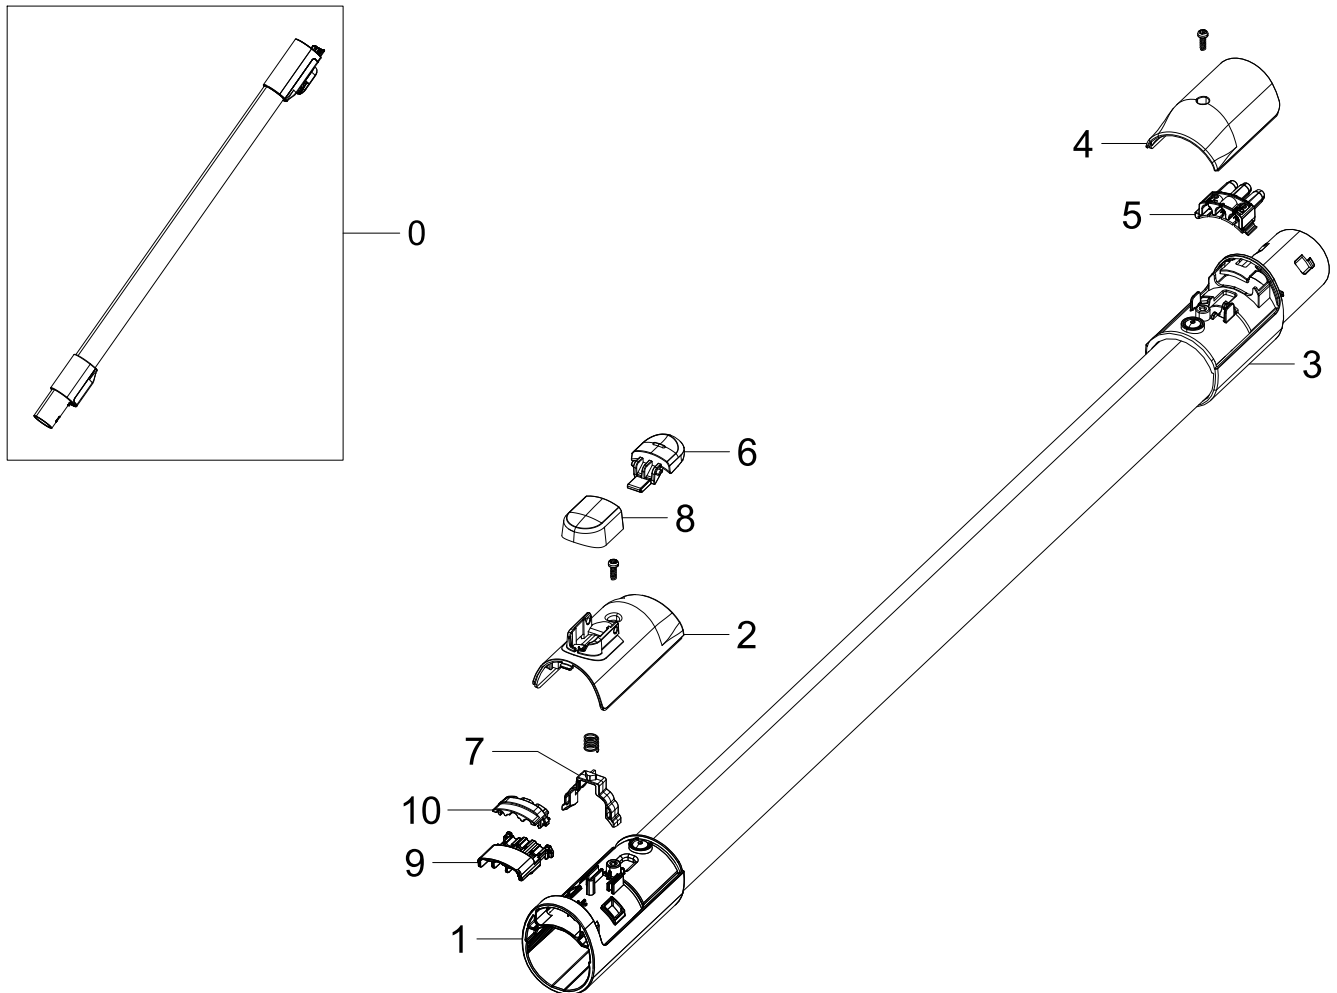

6. Assy Pipe

Assy Pipe

Exploded View

Parts List

No.	Lvl.	Loc.	Material Code	Description & Specification	SNA	Qty.
0	2		DJ97-03120C	ASSY PIPE; VS6700AL,AL,EXP,VIOLET,SANDING	SA	1
1	3		DJ61-02925A	HOLDER PIPE; VS6700,PC,L87.2,COTTA BLACK,	SNA	1
2	3		DJ63-01863A	COVER HOLDER; VS6700,PC,HB,COTTA BLACK,30	SNA	1
3	3		DJ62-00501A	PIPE CONNECTOR; VS6700,PC,COTTA BLACK,302	SNA	1
4	3		DJ67-00896A	CAP ETC; VS6700,PC,HB,3022R,COTTA BLACK,3	SNA	1
5	3		DJ61-02555A	HOLDER TERMINAL; VS9000RL,PC,L25.5,EBONY	SNA	1
6	3		DJ64-01348G	KNOB PIPE; VS6700,PC,COTTA BLACK,3022R/32	SNA	1
7	3		DJ66-00823A	LEVER RELEASE; VS9000NL,PC,3022R,GRAY TR-	SNA	1
8	3		DJ67-00828F	CAP KNOB; VS6700,PC,HB,3022R,COTTA BLACK,	SA	1