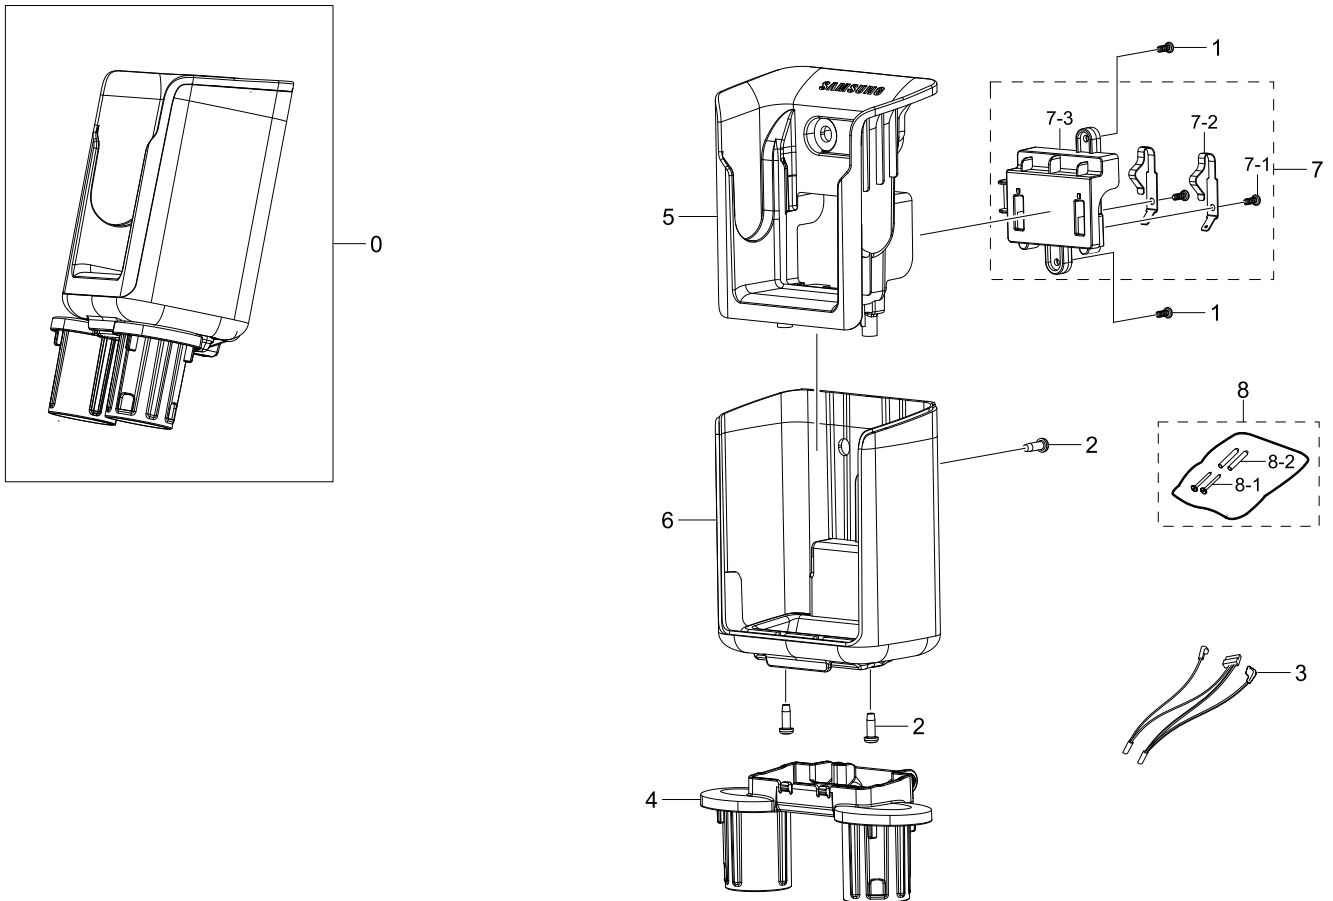

7. Assy Charger

Assy Charger

Exploded View

Parts List

No.	Lvl.	Loc.	Material Code	Description & Specification	SNA	Qty.
0	2	RA014	DJ96-00231D	ASSY CHARGER; VS6700,COTTA BLACK	SA	1
1	3	RV005	6003-000167	SCREW-TAPTYPE; PH,+,B,M3,L8,ZPC(BLK),SWRC	SNA	2
2	3	RV005	6003-000170	SCREW-TAPTYPE; PH,+,B,M4,L12,ZPC(WHT),SWR	SNA	3
3	3	RJ109	DJ39-00304A	WIRE HARNESS-POWER; 2P,DC JACK(DC-005C-1.	SA	1
4	3		DJ61-02751C	HOLDER ACCESSORY; VS6700,ABS,L,COTTA BLAC	SA	1
5	3		DJ61-02752A	BODY CHARGER; VS7500TL,ABS,T2.3,NEUTRAL G	SA	1
6	3		DJ63-01751C	COVER CHARGER; VS6700,ABS,HB,COTTA BLACK,	SNA	1