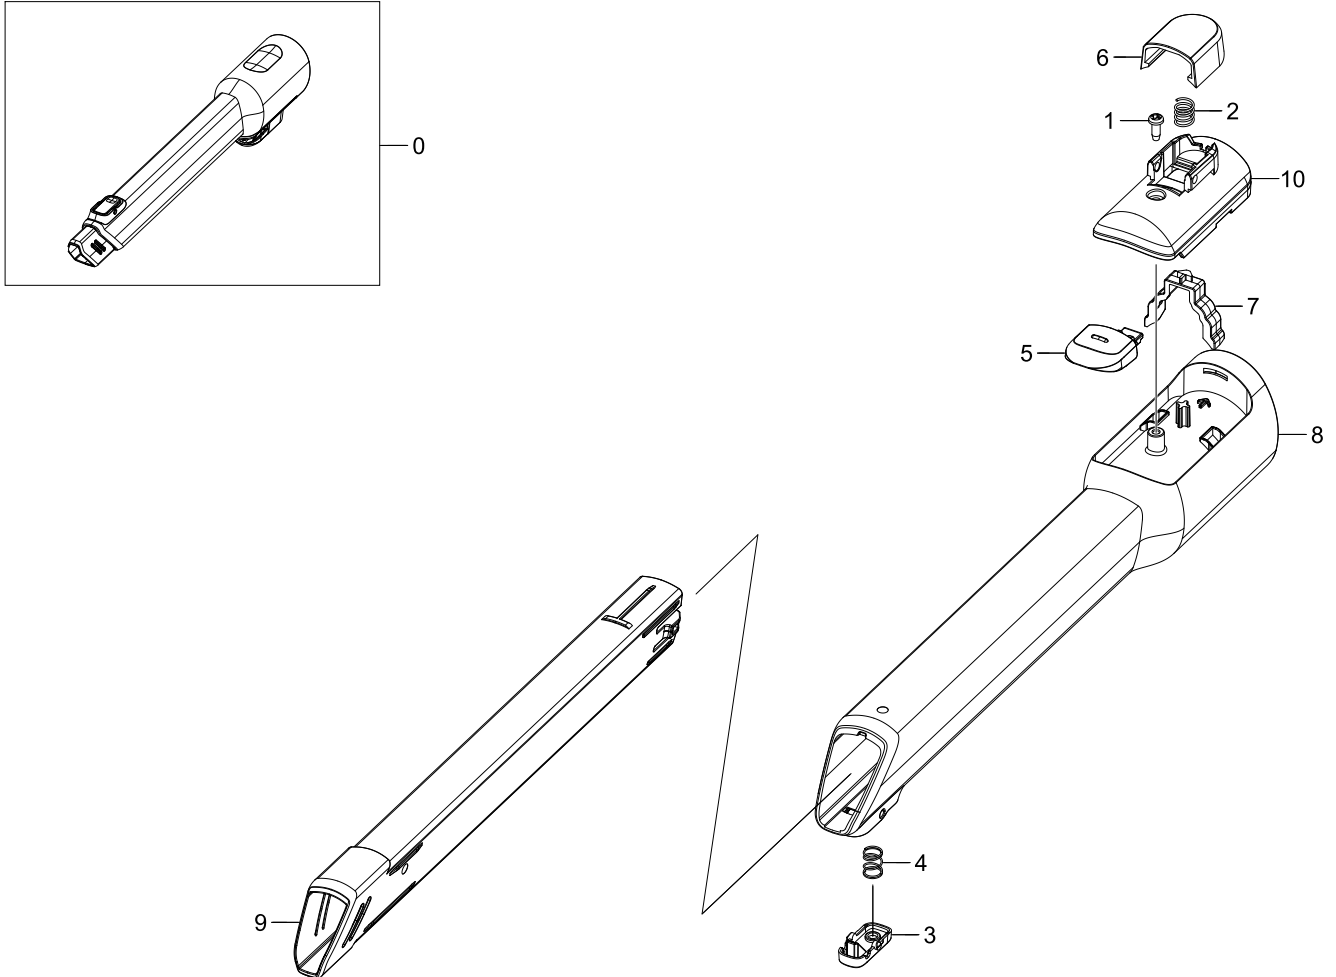

9. Crevice Tool

Crevice Tool

Exploded View

Parts List

No.	Lvl.	Loc.	Material Code	Description & Specification	SNA	Qty.
0	3	RA001	DJ98-01130M	ASSY ACCESSORY CREVICE; VS6700AL,CREVICE,	SNA	1
1	4	RV005	6002-000630	SCREW-TAPPING; PH,+,2S,M3,L8,ZPC(WHT),SWR	SNA	1
2	4		DJ61-00584A	SPRING ETC-CAP; VC-MBM940,HSWR,CD0.7,OD7.	SA	1
3	4		DJ64-01333D	BUTTON PUSH; VS6700,PC,HB,COTTA BLACK,302	SA	1
4	4		DJ61-02508A	SPRING ETC COIL; VS8000ML,HSWR,CD0.5,ID6.	SA	1
5	4		DJ64-01348G	KNOB PIPE; VS6700,PC,COTTA BLACK,3022R/32	SNA	1