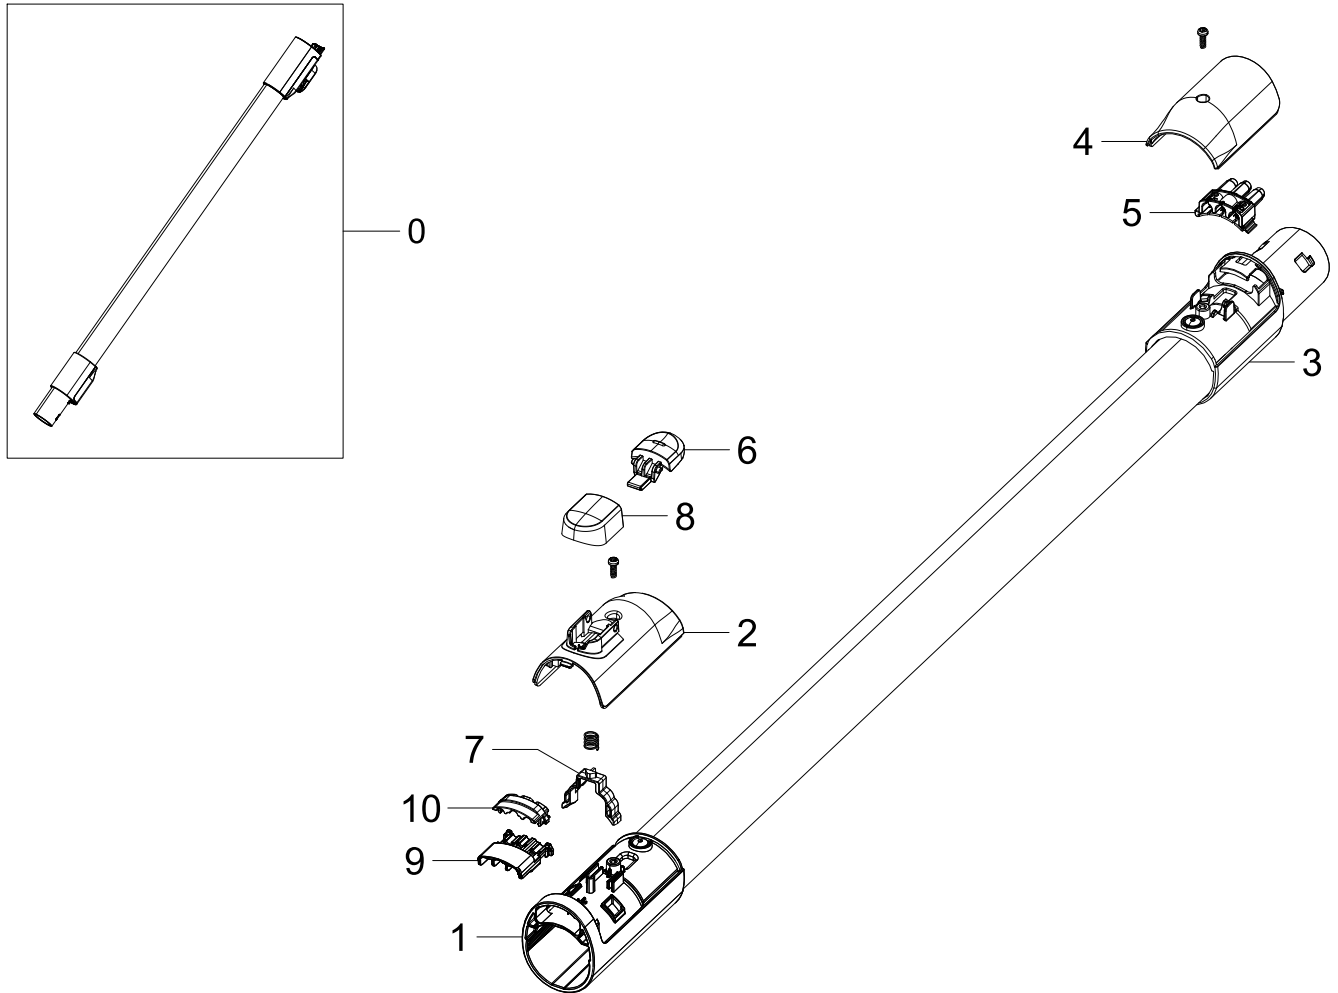

3. Assy Pipe

Assy Pipe

Exploded View

Parts List

No.	Lvl.	Loc.	Material Code	Description & Specification	SNA	Qty.
0	2		DJ97-03120C	ASSY PIPE; VS6700AL,AL,EXP,VIOLET,SANDING	SA	1
1	3		DJ61-02925A	HOLDER PIPE; VS6700,PC,L87.2,COTTA BLACK,	SNA	1
2	3		DJ63-01863A	COVER HOLDER; VS6700,PC,HB,COTTA BLACK,30	SNA	1
3	3		DJ62-00501A	PIPE CONNECTOR; VS6700,PC,COTTA BLACK,302	SNA	1
4	3		DJ67-00896A	CAP ETC; VS6700,PC,HB,3022R,COTTA BLACK,3	SNA	1
5	3		DJ61-02555A	HOLDER TERMINAL; VS9000RL,PC,L25.5,EBONY	SNA	1