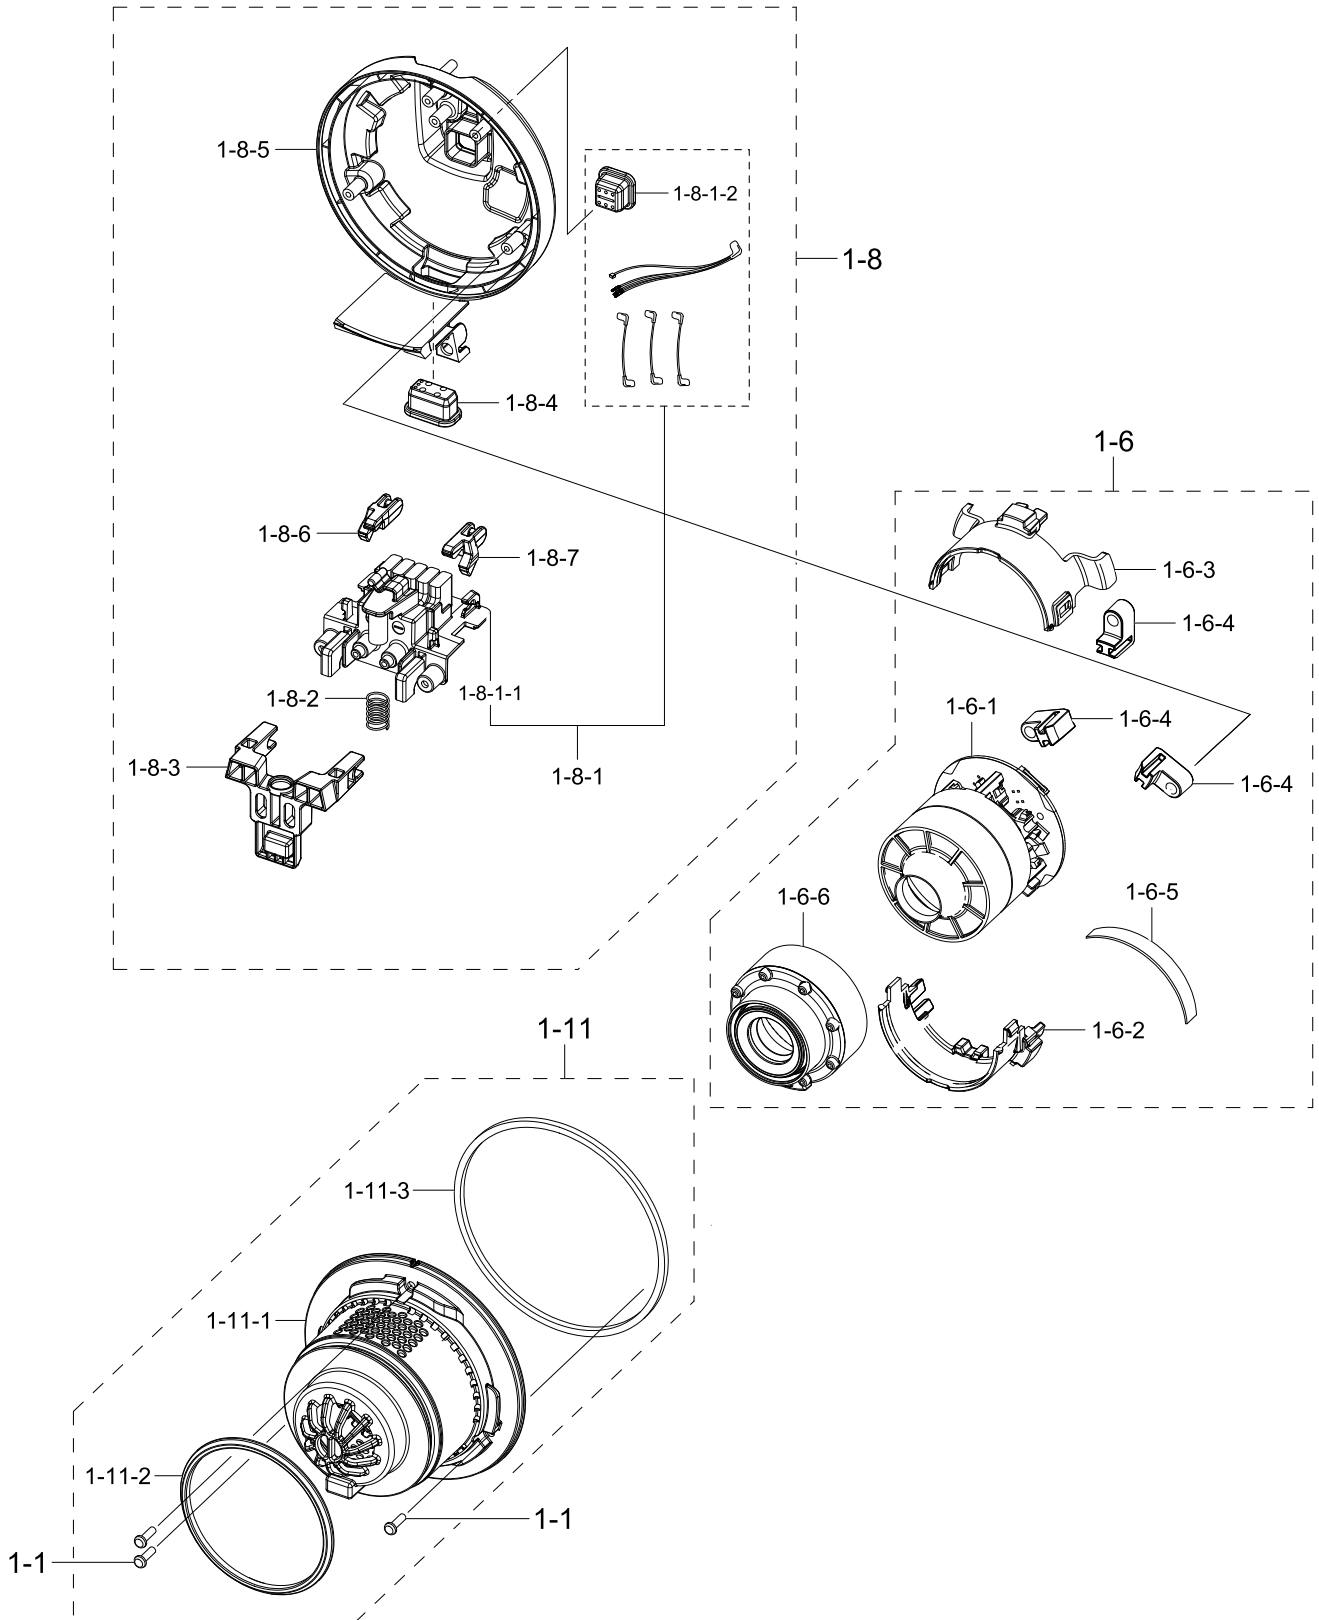

2.1. Assy Handy_Assy Motor Parts

Assy Handy_Assy Motor Parts

Exploded View

Parts List

No.	Lvl.	Loc.	Material Code	Description & Specification	SNA	Qty.
1-1	3	RV005	6002-000325	SCREW-TAPPING; PH,+,-,2,M3,L20,ZPC(WHT),S	SNA	3
1-6	3		DJ94-00892C	ASSY MOTOR PARTS; VS7000TL,WELLING,400CLW	SNA	1
1-6-1	4		DJ31-00181A	MOTOR BLDC FAN; ZSDP-322-2-1,120krpm,21.6	SA	1
1-6-2	4		DJ61-02833A	HOLDER MOTOR; VS7000TL,PP+TD30%,L39.9,BLA	SA	1
1-6-3	4		DJ61-02834A	HOLDER MOTOR; VS7000TL,PP+TD30%,L39.9,BLA	SA	1
1-6-4	4		DJ63-01683A	CUSHION ETC; VS9000RL,NBR,W9.2,L16,EBONY	SNA	3
1-6-5	4		DJ63-01686A	GASKET ETC; VS9000RL,EPDM FOAM,T1,W15,L20	SA	1
1-6-6	4		DJ63-01790A	CUSHION MOTOR; VS7000TL,NBR,T2,W56,L17.2,	SA	1
1-8	3		DJ97-02642G	ASSY HOLDER TERMINAL; VS6700,COTTA BLACK,	SNA	1
1-8-1	4	RJ189	DJ39-00346A	WIRE HARNESS-STICK; 5P,VS6700_HANDY,UL339	SA	1
1-8-1-1	5		DJ61-02567A	HOLDER TERMINAL; VS9000NL,PK+GF5%,L52,BLA	SNA	1
1-8-1-2	5		DJ63-01732B	GASKET WIRE; VS6700,TPV,TPV-45VSH-65A,BLA	SNA	1
1-8-2	4	RP302	DJ61-01350A	SPRING ETC-BUTTON; SU9380,HSWR,COD0.6,ID6	SA	1
1-8-3	4		DJ61-02557A	GUIDE LINK; VS9000NL,ABS,L32.5,HB,GP-35,N	SNA	1
1-8-4	4		DJ63-01647A	GASKET WIRE; VS9000NL,NBR,T2.5,BATTERY	SNA	1
1-8-5	4		DJ97-02681B	ASSY COVER; VS6700,COTTA BLACK,Attatch PA	SNA	1
1-8-6	4		DJ66-00824A	LEVER RELEASE; VS9000NL,ABS,HG-0760GP,EBO	SNA	1
1-8-7	4		DJ66-00825A	LEVER RELEASE; VS9000NL,ABS,HG-0760GP,EBO	SNA	1
1-11	3	RJ004	DJ97-02670A	ASSY CASE MOTOR F; VS9000RL,BLACK	SA	1
1-11-1	4	RJ031	DJ63-01656A	COVER MOTOR; VS9000NL,ABS,NEUTRAL GRAY,HG	SNA	1
1-11-2	4		DJ63-01657A	GASKET GRILLE; VS9000NL,TPV,TPV-45VSH-45A	SNA	1
1-11-3	4		DJ63-01674A	GASKET ETC; VS9000RL,EVA FOAM,T3,W3,L154	SNA	2