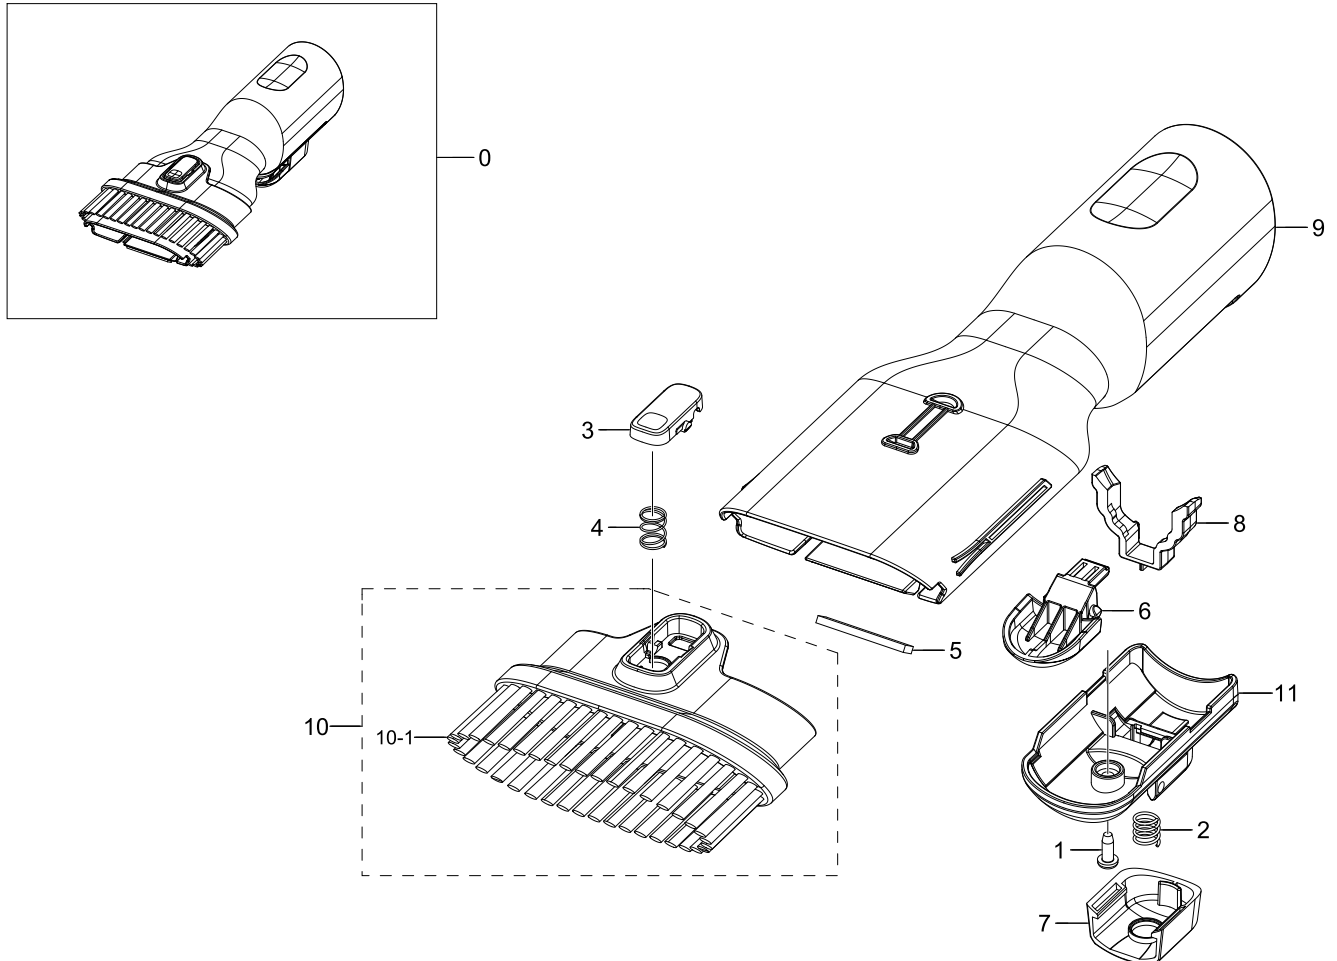

5. Combination Tool

Combination Tool

Exploded View

Parts List

No.	Lvl.	Loc.	Material Code	Description & Specification	SNA	Qty.
0	2	RA002	DJ98-01129D	ASSY ACCESSORY DUSTING; VS6700,DUSTING,CO	SNA	1
1	3	RV005	6002-000630	SCREW-TAPPING; PH,+,2S,M3,L8,ZPC(WHT),SWR	SNA	1
2	3		DJ61-00584A	SPRING ETC-CAP; VC-MBM940,HSWR,CD0.7,OD7.	SA	1
3	3		DJ64-01333D	BUTTON PUSH; VS6700,PC,HB,COTTA BLACK,302	SNA	1
4	3		DJ61-02508A	SPRING ETC COIL; VS8000ML,HSWR,CD0.5,ID6.	SA	1
5	3		DJ60-00057B	SPACER BRUSH; VS9000RL-ESS,WOOL,L26.5,Air	SNA	1