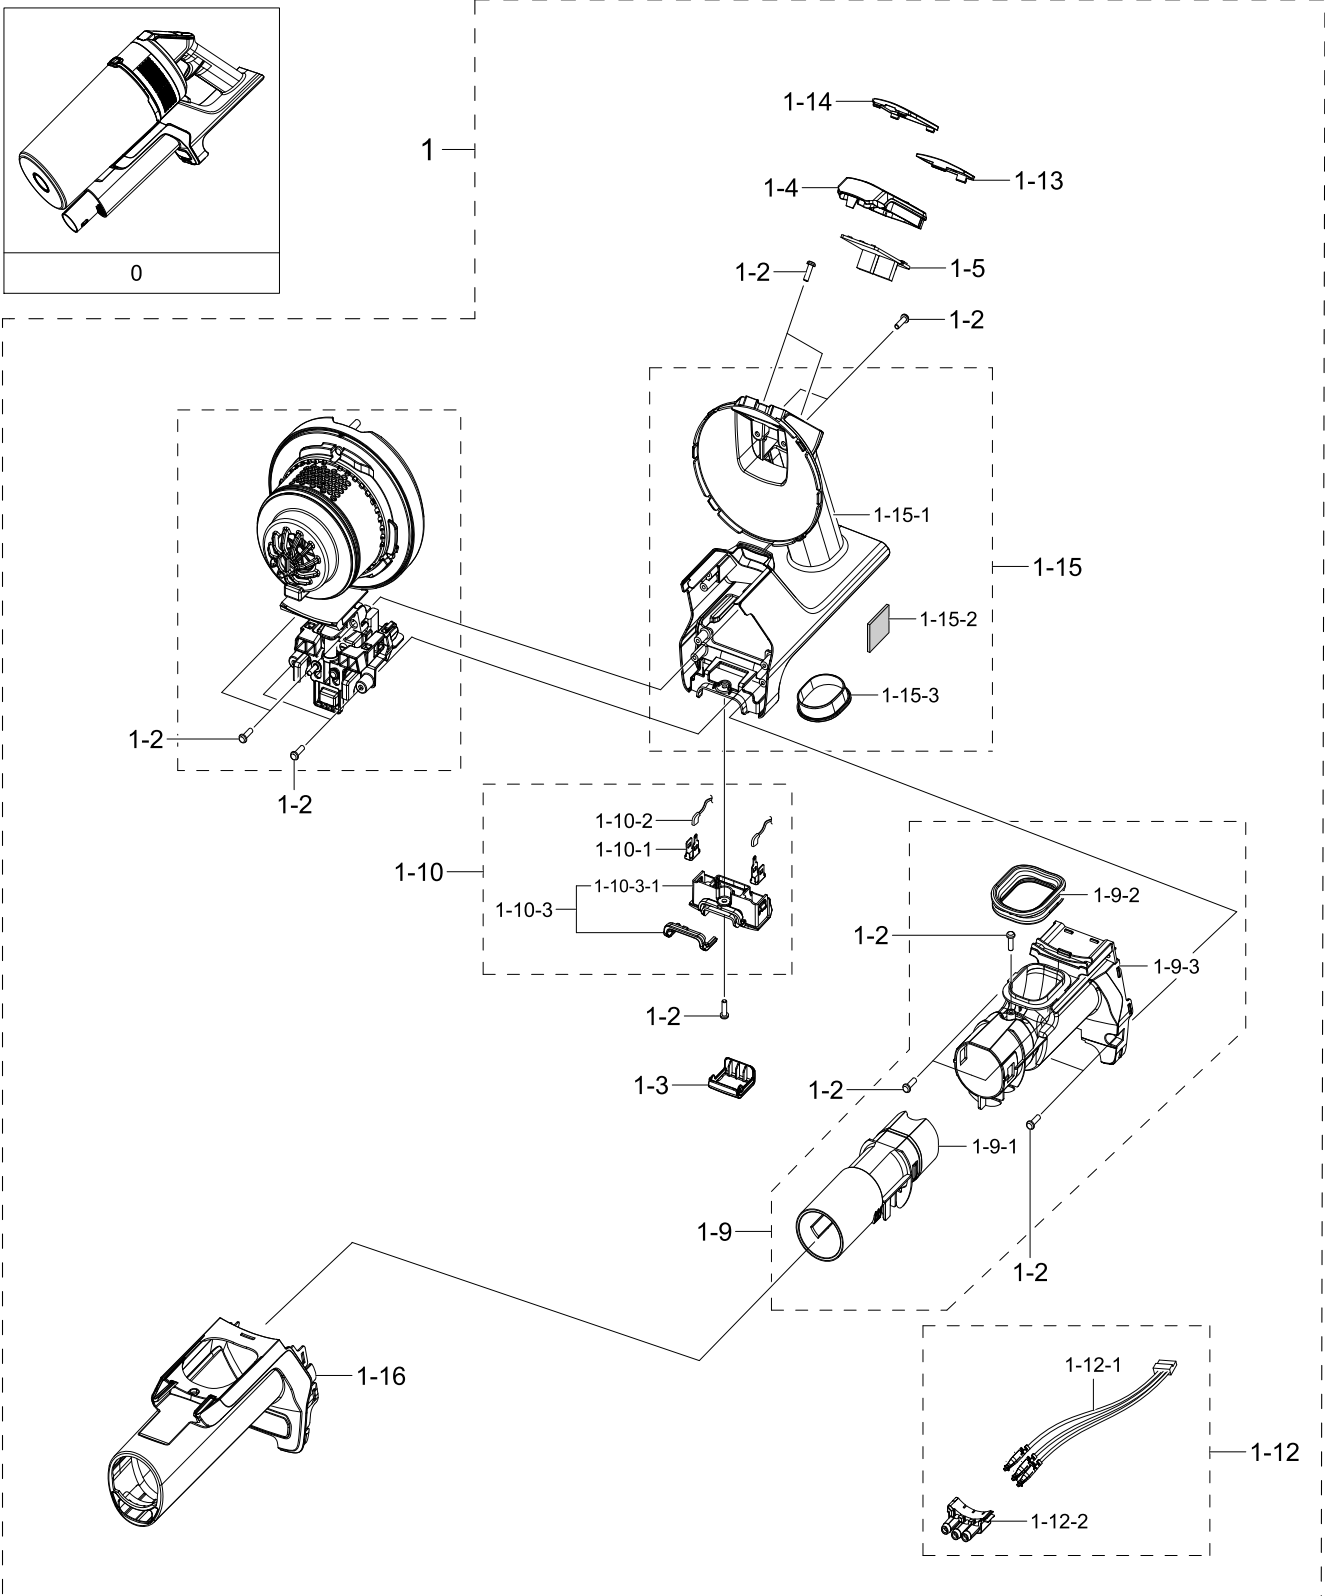

Exploded Views and Parts List

No.	Lvl.	Loc.	Material Code	Description & Specification	SNA	Qty.
5	2		DJ44-00014H	ADAPTOR; DC25.85V,1A,AC100-240V,26W,0to+4	SA	1
6	2		DJ97-03121A	ASSY BRUSH; VS6700,CARPET BRUSH,COTTA BLA	SNA	1

2. Assy Handy

Assy Handy

Exploded View

Parts List

No.	Lvl.	Loc.	Material Code	Description & Specification	SNA	Qty.
0	1		DJ97-03124C	ASSY HANDY; VS6700,ASSY HANDY,COTTA BLACK	SA	1
1	2	RB001	DJ97-03123C	ASSY BODY; VS6700,COTTA BLACK,HEPA,TEAL V	SNA	1
1-2	3	RV005	6003-000159	SCREW-TAPTYPE; PH,+B,M3,L10,ZPC(BLK),SWR	SNA	14
1-3	3		DJ64-01350D	BUTTON PUSH; VS6700,PC,HB,COTTA BLACK	SNA	1
1-4	3	RB042	DJ97-02680B	ASSY PANEL CONTROL; VS6700,COTTA BLACK,At	SA	1
1-5	3		DJ92-00217A	ASSY PBA MODULE; ON/OFF CONTROL,VS6700AL,	SA	1
1-9	3	RB033	DJ97-02643A	ASSY DUCT INLET; VS9000RL	SA	1
1-9-1	4		DJ62-00459A	PIPE CONNECTOR; VS9000RL,PC,ID30,OD33.8,G	SNA	1
1-9-2	4		DJ63-01653A	GASKET DUCT; VS9000NL,TPV,TPV-45VSH-45A,T	SA	1
1-9-3	4		DJ67-00832A	DUCT INLET; VS9000NL,PC+ABS,HI-1050,EBONY	SNA	1
1-10	3		DJ97-02644D	ASSY HOLDER; VS6700,COTTA BLACK,CHARGING	SA	1
1-10-1	4		DJ37-00016A	TERMINAL; T0.5	SNA	2
1-10-2	4		DJ39-00284A	WIRE HARNESS-TERMINAL; 1P,CHARGER,UL3398,	SNA	2
1-10-3	4		DJ63-01654D	CUSHION ETC; VS6700,TPE,W31.4,L9.5,OR3000	SNA	1
1-10-3-1	5		DJ61-02558D	HOLDER ETC; VS6700,PC,L25.3,COTTA BLACK,V	SNA	1
1-12	3		DJ97-02671A	ASSY HOLDER; VS9000RL,PIPE-HANDY	SA	1
1-12-1	4		DJ39-00293A	WIRE HARNESS-TERMINAL; 3P,Pipe,UL3398,#22	SNA	1
1-12-2	4		DJ61-02555A	HOLDER TERMINAL; VS9000RL,PC,L25.5,EBONY	SNA	1
1-13	3	RB013	DJ97-02678A	ASSY BUTTON; VS9000RL,BUTTON CONTROL	SA	1
1-14	3	RB025	DJ97-02679C	ASSY COVER DISPLAY; VS6700,EBONY BLACK	SA	1
1-15	3	RB034	DJ97-02794D	ASSY FRAME; VS6700,COTTA BLACK	SNA	1
1-15-1	4		DJ61-02617D	FRAME; VS6700,PC,COTTA BLACK,W,ES3020N	SA	1
1-15-2	4		DJ63-01680A	FILTER SAFETY; VS9000RL,T5,W30,L40,EBONY	SNA	1