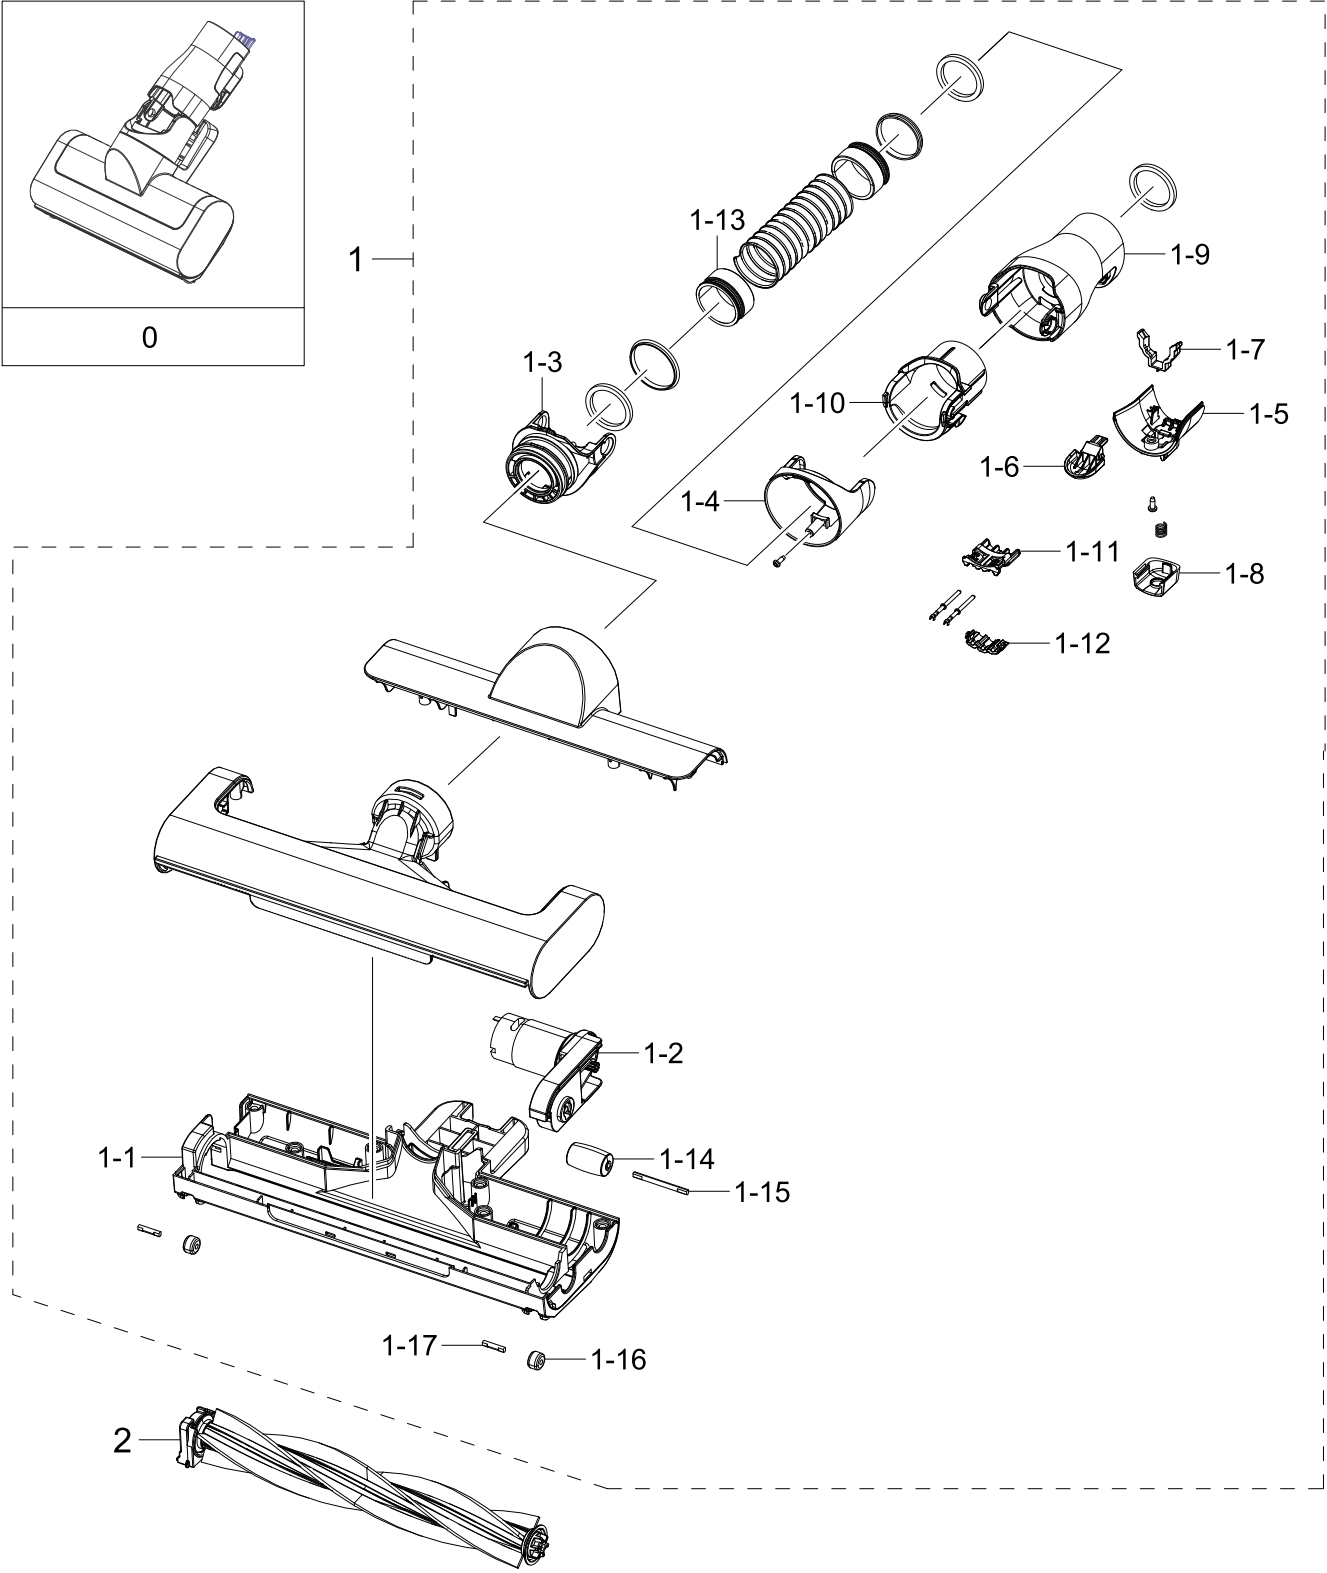

7. Jet Fit Brush

Jet Fit Brush

Exploded View

Parts List

No.	Lvl.	Loc.	Material Code	Description & Specification	SNA	Qty.
0	2		DJ97-03121A	ASSY BRUSH; VS6700,CARPET BRUSH,COTTA BLA	SNA	1
1	3		DJ97-03141A	ASSY BODY BRUSH; VS6700,Cotta Black	SNA	1
1-1	4	RB001	DJ97-03139A	ASSY BODY; VS6700,Cotta Black	SNA	1
1-2	4		DJ94-01038A	ASSY MOTOR PARTS; VS6700,SRC-395SMP-2183-	SNA	1
1-3	4		DJ60-00067A	CONNECTOR BRUSH; PC,VS6700,COTTA BLACK,HB	SNA	1
1-4	4		DJ63-01862A	COVER CONNECTOR; VS6700,PC,HB,COTTA BLACK	SNA	1
1-5	4		DJ63-01662D	COVER HOLDER; VS6700,PC,HB,COTTA BLACK,30	SNA	1
1-6	4		DJ64-01348G	KNOB PIPE; VS6700,PC,COTTA BLACK,3022R/32	SNA	1
1-7	4		DJ66-00823A	LEVER RELEASE; VS9000NL,PC,3022R,GRAY TR-	SNA	1
1-8	4		DJ67-00828F	CAP KNOB; VS6700,PC,HB,3022R,COTTA BLACK,	SNA	1
1-9	4		DJ62-00460D	PIPE CONNECTOR; VS6700,PC,COTTA BLACK,302	SNA	1
1-10	4		DJ61-02565D	HOLDER ETC; VS6700,PC,L,COTTA BLACK,HB,30	SNA	1
1-11	4		DJ61-02551A	HOLDER TERMINAL; VS9000NL,PC,L30,EBONY BL	SNA	1
1-12	4	RA051	DJ63-01651A	COVER TERMINAL; VS9000NL,PC,V-0,EBONY BLA	SNA	1
1-13	4		DJ60-00056A	CONNECTOR HOSE; PP,VS9000RL,NATURAL,BJ750	SNA	1
1-14	4		DJ66-00914A	ROLLER; VS6700,PVC,OD15,BLACK,POM Insert	SNA	1
1-15	4		DJ66-00912A	SHAFT ROLLER; VS6700,MSWR,L35.5,OD3,T3	SNA	1
1-16	4		DJ66-00911A	ROLLER; VS6700,NBR,OD10,BLACK	SNA	2
1-17	4		DJ66-00913A	SHAFT ROLLER; VS6700,MSWR,L14,OD3,T3	SNA	2
2	3		DJ97-03140A	ASSY DRUM BRUSH; VS6700,L234.4,BLACK,Cott	SNA	1