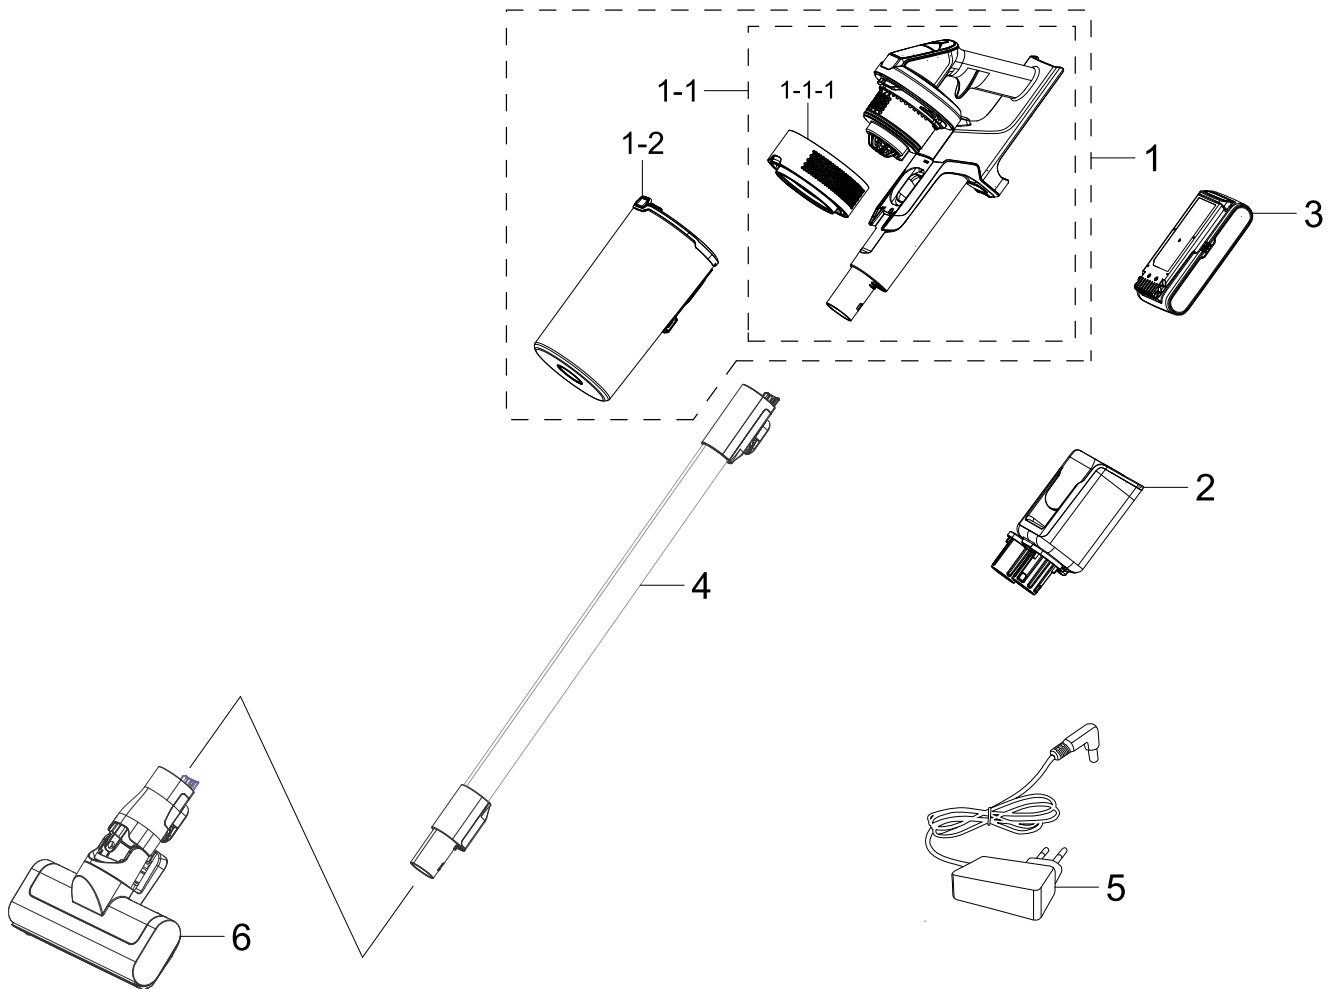

1. Main Body

Main Body

Exploded View

Parts List

No.	Lvl.	Loc.	Material Code	Description & Specification	SNA	Qty.
1	1		DJ97-03124C	ASSY HANDY; VS6700,ASSY HANDY,COTTA BLACK	SA	1
1-1	2	RB001	DJ97-03123C	ASSY BODY; VS6700,COTTA BLACK,HEPA,TEAL V	SNA	1
1-1-1	3	RB037	DJ97-02641C	ASSY GRILLE BACK; VS9000RL-ESS,VIOLET,PTF	SA	1
1-2	2		DJ97-02835J	ASSY CYCLONE; VS6700,COTTA BLACK,0.8L	SA	1
2	2	RA014	DJ96-00231D	ASSY CHARGER; VS6700,COTTA BLACK	SA	1
3	2		DJ96-00227E	ASSY BATTERY LI IB; Li-ion,21.6V,1800mAh,	SA	1
4	2		DJ97-03120C	ASSY PIPE; VS6700AL,AL,EXP,VIOLET,SANDING	SA	1

Exploded Views and Parts List

No.	Lvl.	Loc.	Material Code	Description & Specification	SNA	Qty.
5	2		DJ44-00014H	ADAPTOR; DC25.85V,1A,AC100-240V,26W,0to+4	SA	1
6	2		DJ97-03121A	ASSY BRUSH; VS6700,CARPET BRUSH,COTTA BLA	SNA	1