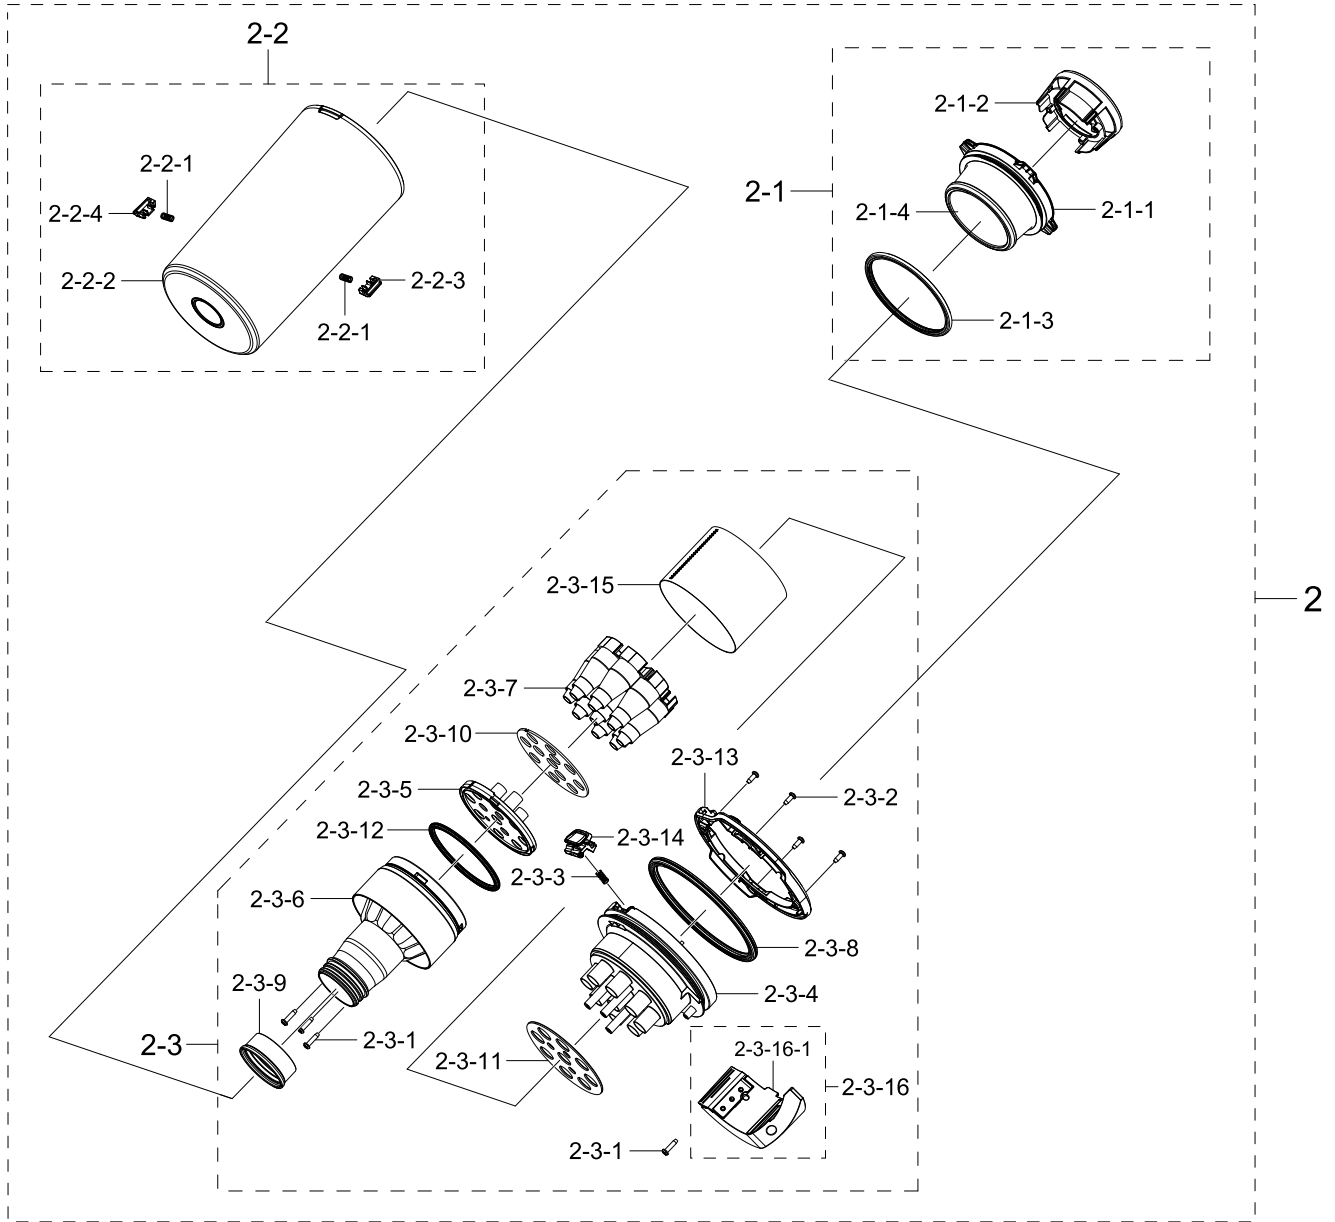

2.3. Assy Handy_Assy Cyclone

Assy Handy_Assy Cyclone

Exploded View

Parts List

No.	Lvl.	Loc.	Material Code	Description & Specification	SNA	Qty.
2	2		DJ97-02835J	ASSY CYCLONE; VS6700,COTTA BLACK,0.8L	SA	1
2-1	3		DJ97-02649C	ASSY FILTER; VS6700,MICRO,AZURE BLUE,FILT	SA	1
2-1-1	4		DJ61-02590B	HOLDER FILTER; VS6700,ABS,L,AZURE BLUE,HB	SNA	1
2-1-2	4		DJ61-02591B	SUPPORT FILTER; VS6700,ABS,HB,HG-0760GP,A	SNA	1
2-1-3	4		DJ63-01671A	GASKET HOLDER; VS9000NL,TPV,TPV-45VSH-65A	SNA	1
2-1-4	4		DJ63-01678B	FILTER CYCLONE; VS9000RL,SOFT SKY BLUE,FI	SNA	1
2-2	3	RL005	DJ97-02829A	ASSY CASE; VS7000TL,GRAY TRP,No,0.8L	SA	1
2-2-1	4		DJ61-02594A	SPRING ETC COIL; VS9000RL,STS304,0.4mm,ID	SNA	2
2-2-2	4		DJ61-02753A	CASE CYCLONE; VS9000-Renewal,PC,T1.4,GRAY	SNA	1
2-2-3	4		DJ64-01362A	BUTTON CYCLONE-LEFT; VS9000RL,ABS,Dark Ch	SNA	1
2-2-4	4		DJ64-01363A	BUTTON CYCLONE-RIGHT; VS9000RL,ABS,Dark C	SNA	1
2-3	3		DJ97-02837E	ASSY CYCLONE GRILLE; VS6700,COTTA BLACK,C	SA	1
2-3-1	4	RV005	6002-000462	SCREW-TAPPING; PH,+,2,M3,L10,ZPC(WHT),SWR	SNA	4
2-3-2	4	RV005	6002-001262	SCREW-TAPTYPE; PH,+,B,M3,L8,PASS,STS304	SNA	4
2-3-3	4		DJ61-02593A	SPRING ETC COIL; VS9000RL,STS304,0.6mm,ID	SA	1
2-3-4	4		DJ61-02761A	CASE CYCLONE-UP; VS9000RL,ABS,T1.4,DARK C	SNA	1
2-3-5	4		DJ61-02762A	CASE CYCLONE-MIDDLE; VS9000RL,ABS,T1.2,AI	SNA	1
2-3-6	4		DJ61-02764A	CASE CYCLONE-LOW; VS9000RL,ABS,T1.4,DARK	SNA	1
2-3-7	4		DJ61-02765A	CASE CYCLONE-IN; VS9000RL,ABS,T1.2,EBONY	SNA	1
2-3-8	4		DJ63-01668A	GASKET CYCLONE-UP; VS9000RL,PVC,LF-G31,T1	SNA	1
2-3-9	4		DJ63-01670A	GASKET CYCLONE; VS9000RL,TPV,TPV-45VSH-65	SNA	1
2-3-10	4		DJ63-01761A	GASKET CYCLONE-IN; VS9000RL,EVA FOAM,T1.5	SNA	1
2-3-11	4		DJ63-01762A	GASKET CYCLONE-MIDDLE; VS9000RL,EVA FOAM,	SNA	1