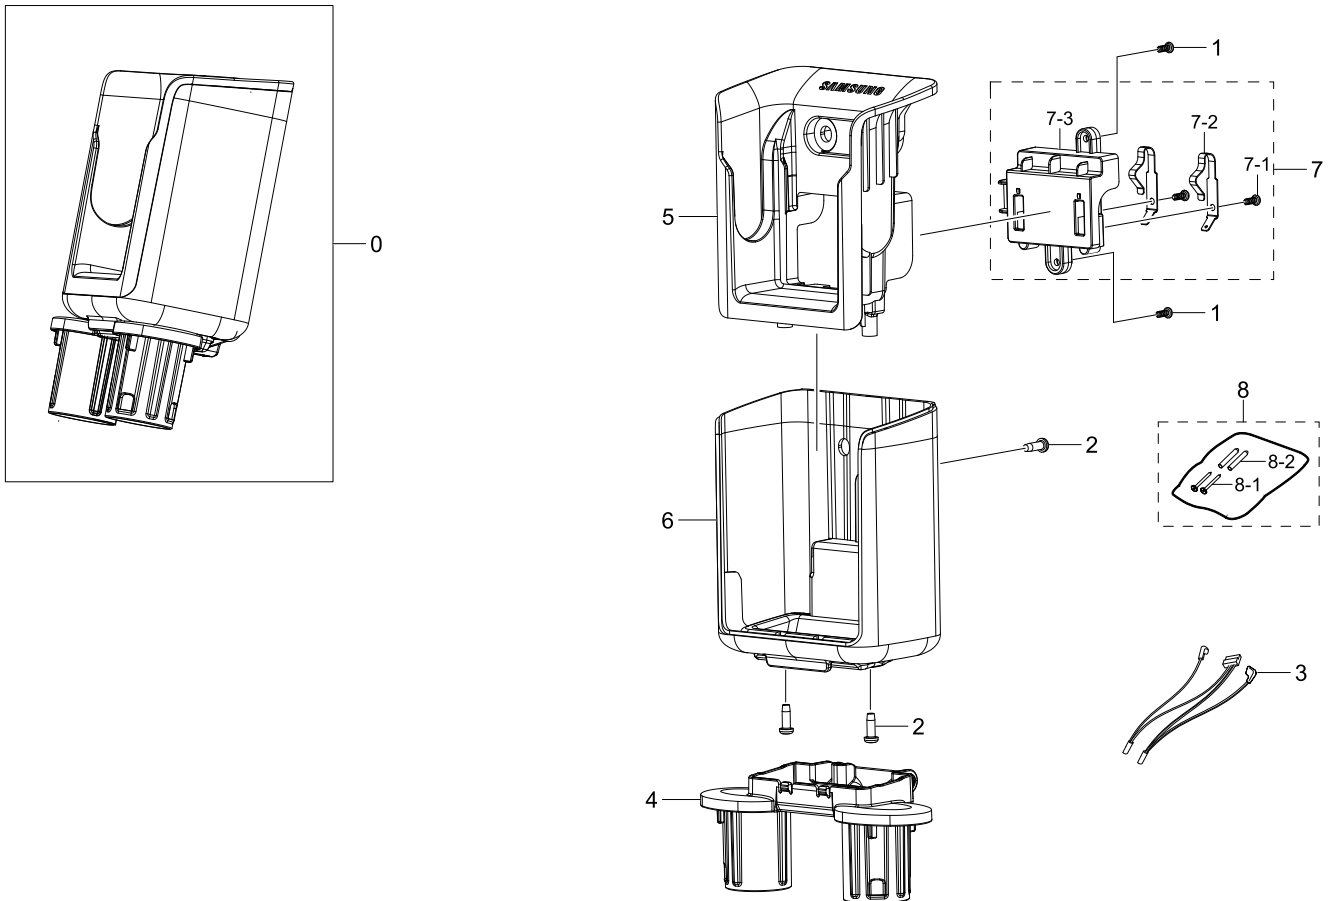

4. Assy Charger

Assy Charger

Exploded View

Parts List

No.	Lvl.	Loc.	Material Code	Description & Specification	SNA	Qty.
0	2	RA014	DJ96-00231D	ASSY CHARGER; VS6700,COTTA BLACK	SA	1
1	3	RV005	6003-000167	SCREW-TAPTYPE; PH,+,B,M3,L8,ZPC(BLK),SWRC	SNA	2
2	3	RV005	6003-000170	SCREW-TAPTYPE; PH,+,B,M4,L12,ZPC(WHT),SWR	SNA	3
3	3	RJ109	DJ39-00304A	WIRE HARNESS-POWER; 2P,DC JACK(DC-005C-1.	SA	1
4	3		DJ61-02751C	HOLDER ACCESSORY; VS6700,ABS,L,COTTA BLAC	SA	1
5	3		DJ61-02752A	BODY CHARGER; VS7500TL,ABS,T2.3,NEUTRAL G	SA	1
6	3		DJ63-01751C	COVER CHARGER; VS6700,ABS,HB,COTTA BLACK,	SNA	1