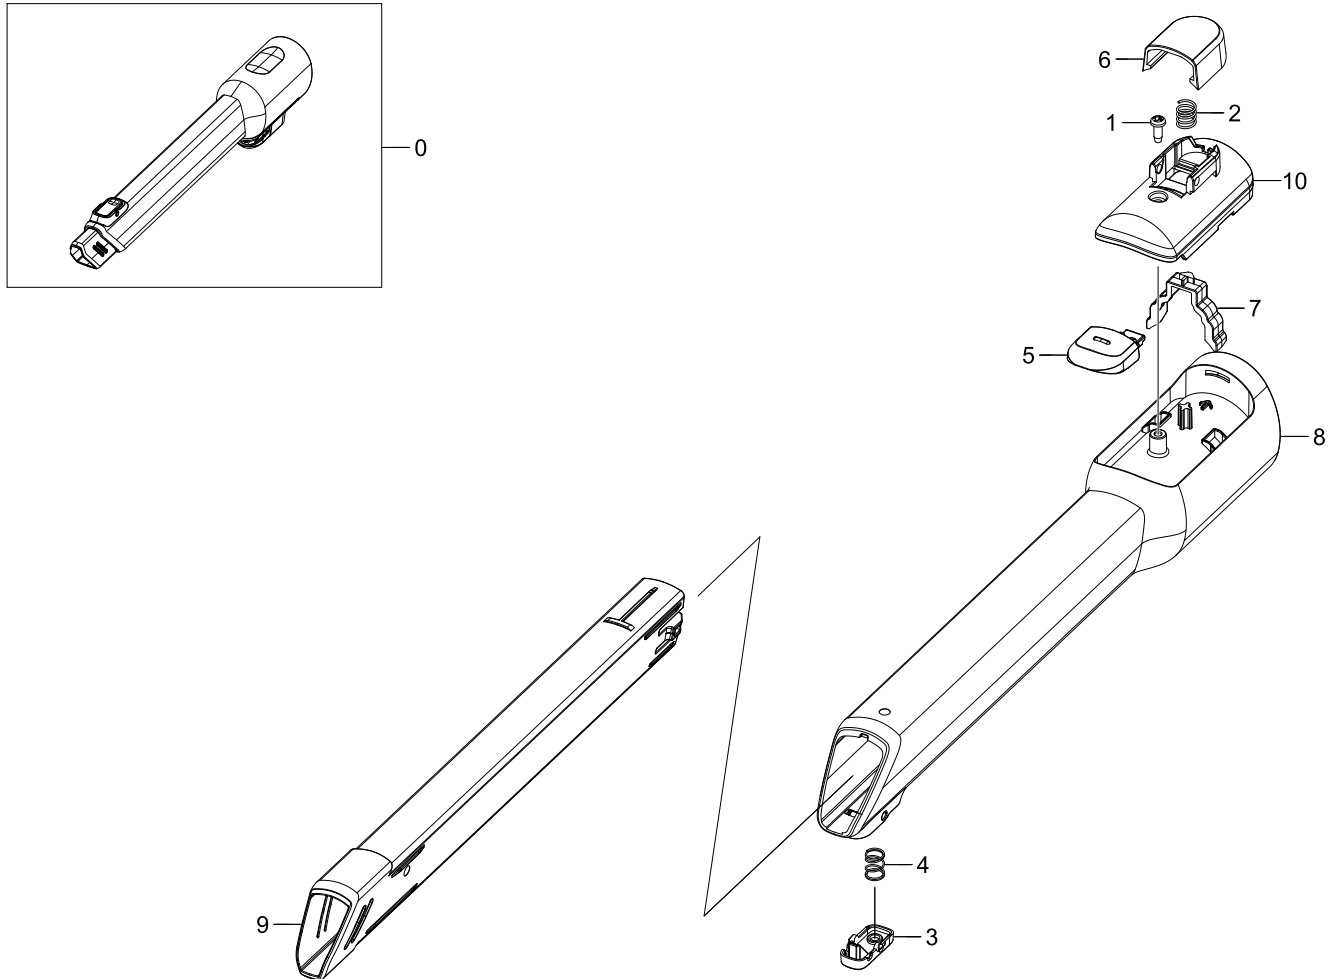

6. Crevice Tool

Crevice Tool

Exploded View

Parts List

No.	Lvl.	Loc.	Material Code	Description & Specification	SNA	Qty.
0	2	RA001	DJ98-01130D	ASSY ACCESSORY CREVICE; VS6700,CREVICE,CO	SNA	1
1	3	RV005	6002-000630	SCREW-TAPPING; PH,+,2S,M3,L8,ZPC(WHT),SWR	SNA	1
2	3		DJ61-00584A	SPRING ETC-CAP; VC-MBM940,HSWR,CD0.7,OD7.	SA	1
3	3		DJ64-01333D	BUTTON PUSH; VS6700,PC,HB,COTTA BLACK,302	SNA	1
4	3		DJ61-02508A	SPRING ETC COIL; VS8000ML,HSWR,CD0.5,ID6.	SA	1
5	3		DJ64-01348G	KNOB PIPE; VS6700,PC,COTTA BLACK,3022R/32	SNA	1