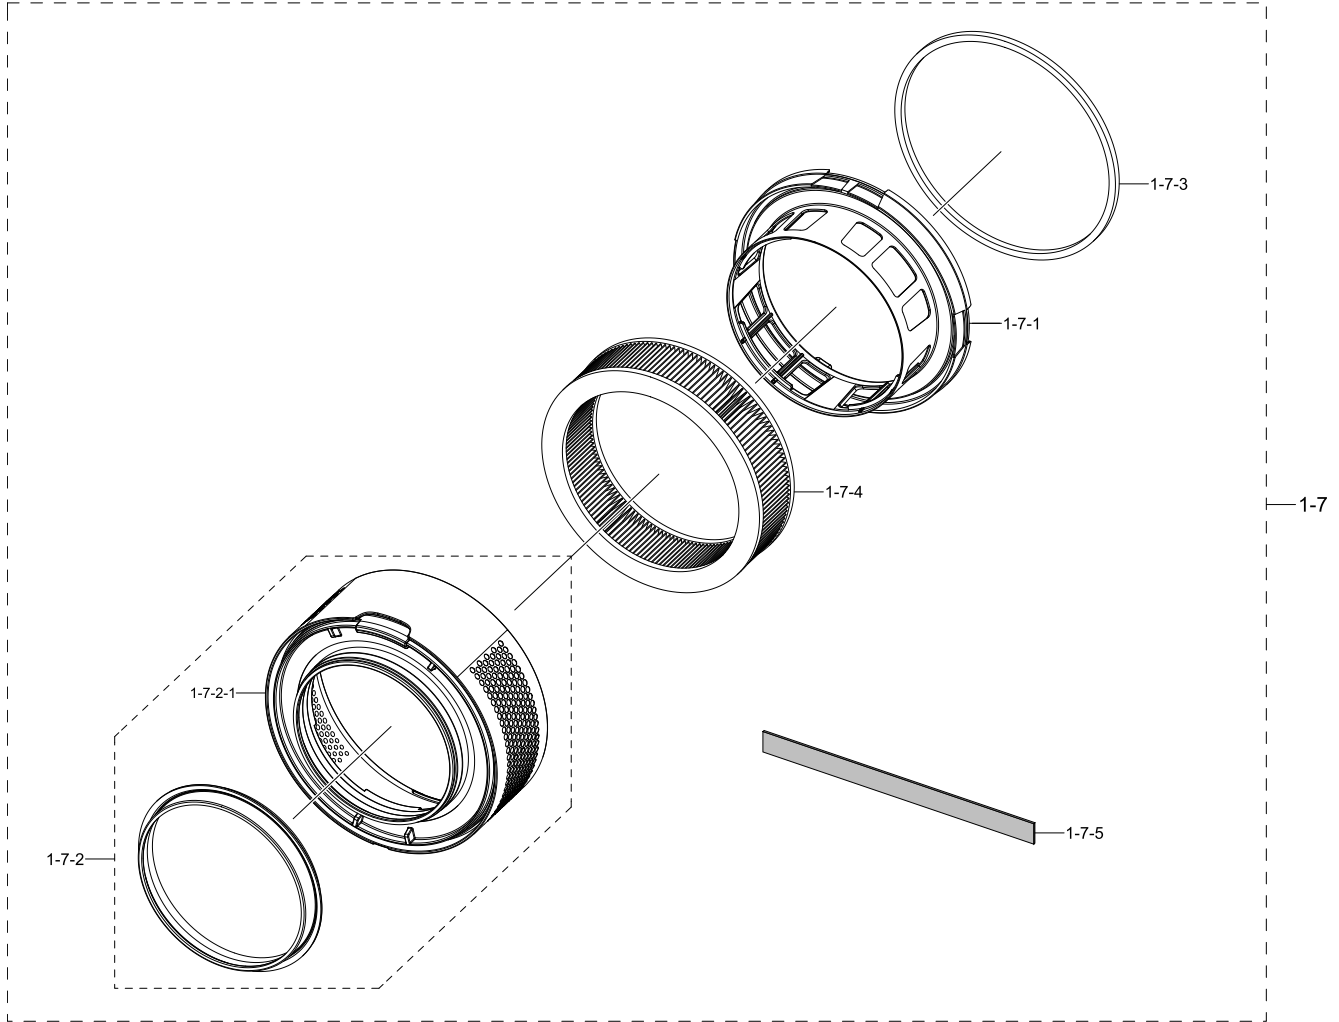

2.2. Assy Handy_Assy Grille Back

Assy Handy_Assy Grille Back

Exploded View

Parts List

No.	Lvl.	Loc.	Material Code	Description & Specification	SNA	Qty.
1-7	3	RB037	DJ97-02641C	ASSY GRILLE BACK; VS9000RL-ESS,VIOLET,PTF	SA	1
1-7-1	4		DJ61-02559A	HOLDER GRILLE; VS9000NL,PC+ABS,L108,EBONY	SNA	1
1-7-2	4		DJ63-01658C	GASKET GRILLE; VS9000ESS,TPE,OR3000PC,BLA	SNA	1
1-7-2-1	5		DJ64-01355B	GRILLE FILTER; VS9000RL-ESS,ABS,HB,NEUTRA	SNA	1
1-7-3	4		DJ63-01674A	GASKET ETC; VS9000RL,EVA FOAM,T3,W3,L154	SNA	2