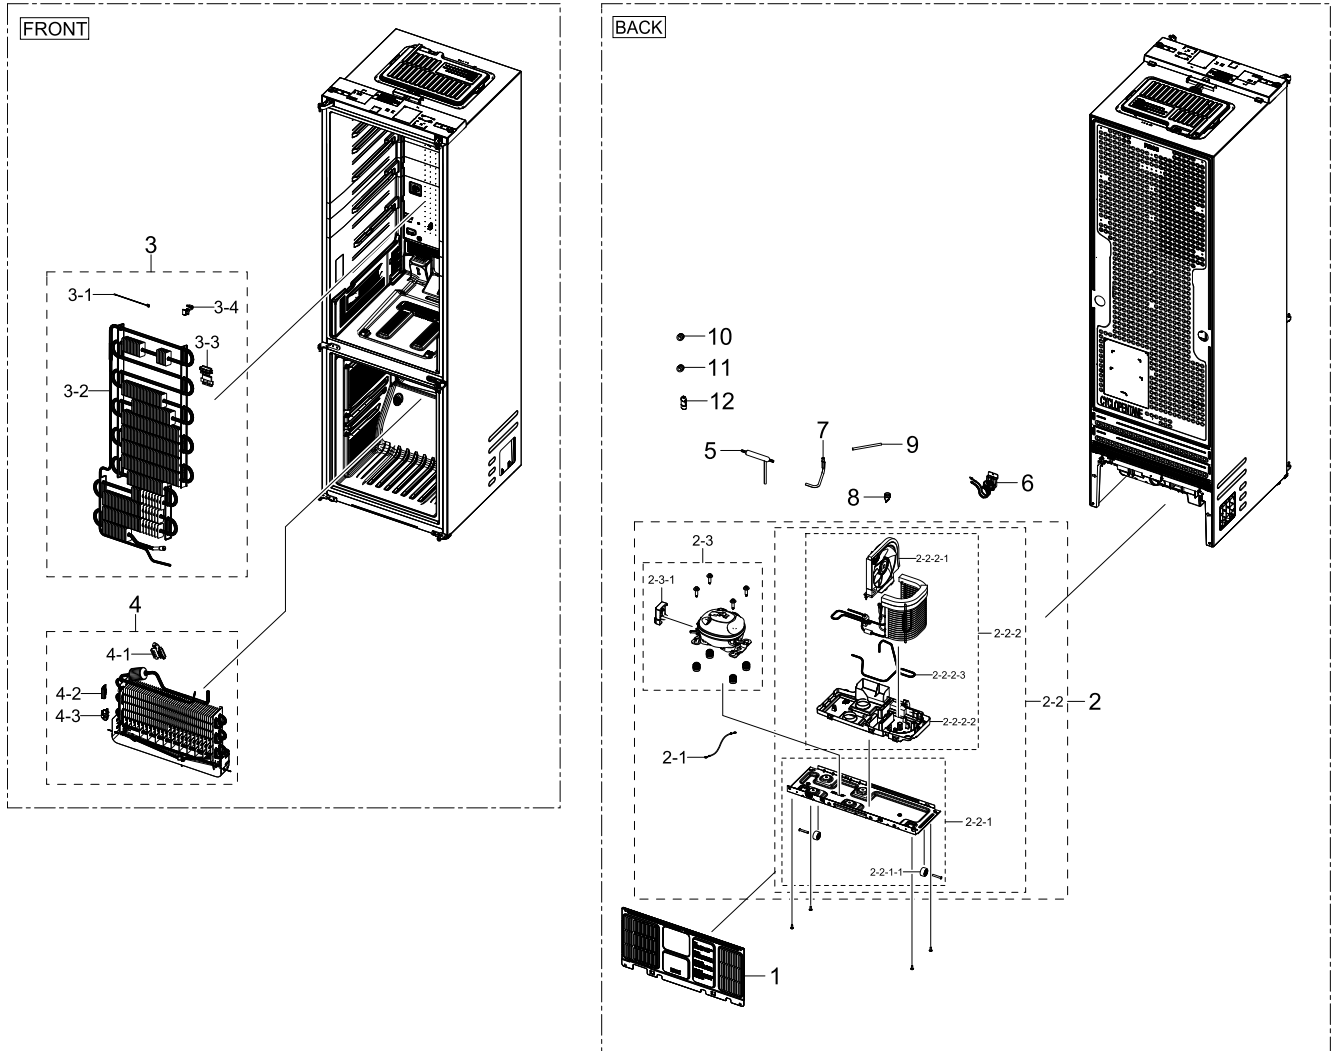

4. Cycle

Cycle

Exploded View

Parts List

No.	Lvl.	Loc.	Material Code	Description & Specification	SNA	Qty.
1	2	M0076	DA97-15477F	ASSY COVER COMP; RB7300T	SA	1
2	2		DA97-22084A	ASSY COMP N CONDENSING-COND MODULE; RB730	SNA	1
2-1	3	A0562	DA39-20389A	ASSY WIRE HARNESS-EARTH; EARTH,ALL,FREE V	SA	1
2-2	3		DA97-21379A	ASSY CHASSIS; RB7300T,PFC B, C-FAN	SNA	1
2-2-1	4	A0526	DA97-21174A	ASSY CHASSIS COMP; RB7300T,GI-SGCC,T0.8,C	SA	1
2-2-1-1	5	A0527	DA61-06202A	CASTER-REAR; GRAND-CRU,PP,NATURAL	SA	2