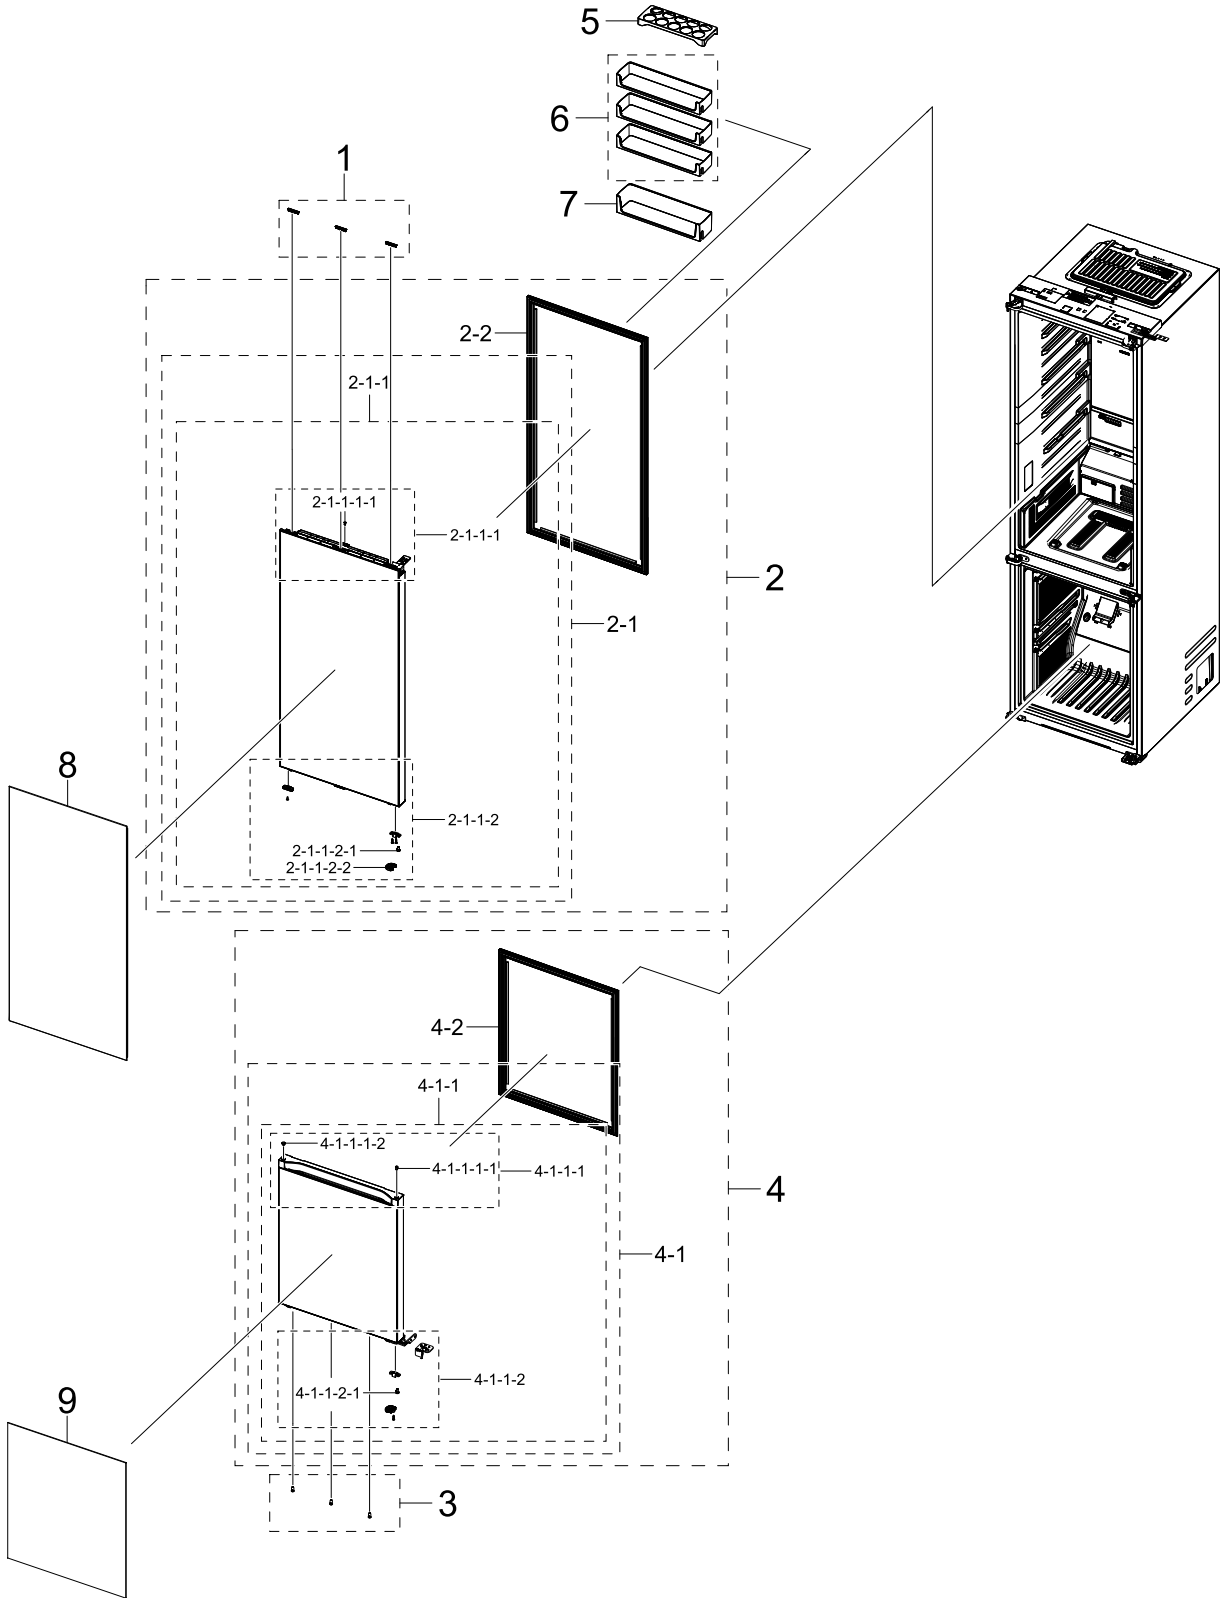

5. Door

Door

Exploded View

Parts List

No.	Lvl.	Loc.	Material Code	Description & Specification	SNA	Qty.
1	2		DA63-09686A	COVER CAP DOOR; ABS,T1.5,DARK GRAY,RM-076	SA	3
2	2		DA93-00951A	ASSY DOOR SUB-REF DOOR MODULE; RB7300T(B)	SNA	1
2-1	3	Z1100	DA91-05496A	ASSY DOOR FOAM-REF; RB7300T(B),AP(PANEL R	SA	1
2-1-1	4		DA97-22076B	ASSY PLATE DOOR-REF; RB7300T(B),RB38,VIP	SNA	1
2-1-1-1	5		DA97-22079A	ASSY CAP DOOR-REF UP; RB7300T(B),ABS,DARK	SNA	1
2-1-1-1-1	6		DA67-02795C	CAP-SHAFT HOLE; AW3,ABS,HG-0760GP,SNOW WH	SA	1
2-1-1-2	5	A0048	DA97-22080A	ASSY CAP DOOR-REF LOW; RB7300T(B),ABS,DAR	SNA	1
2-1-1-2-1	6		DA63-09976A	GROMMET DOOR-REF; RB7300T,POM,BLACK	SA	1
2-1-1-2-2	6		DA66-01517A	LEVER AUTO CLOSE; RB7300T(B),POM,K300,BLA	SA	1
2-2	3		DA97-21243A	ASSY GASKET-REF; RB7300T,DARK GRAY,Sub Co	SA	1
3	2		DA67-04961A	CAP SCREW; RQ9500(B),ABS+PET,EG-7030,DARK	SA	3
4	2		DA93-00950A	ASSY DOOR SUB-FRE DOOR MODULE; RB7300T(B)	SNA	1
4-1	3	M0063	DA91-05497A	ASSY DOOR FOAM-FRE; RB7300T(B),AP(PANEL R	SA	1
4-1-1	4		DA97-22078B	ASSY PLATE DOOR-FRE; RB7300T(B),AP(PANEL	SNA	1
4-1-1-1	5		DA97-22081A	ASSY CAP DOOR-FRE UP; RB7300T(B),ABS,DARK	SNA	1
4-1-1-1-1	6	A0827	DA63-08059A	GROMMET HINGE; BK65,60,PA66,BLACK	SA	1
4-1-1-1-2	6		DA67-04054H	CAP HINGE; RB7300T,ABS,T1.6,HB,HG-0760GP,	SA	1
4-1-1-2	5	A0047	DA97-22082A	ASSY CAP DOOR-FRE LOW; RB7300T(B),ABS,BLA	SNA	1
4-1-1-2-1	6		DA63-09976A	GROMMET DOOR-REF; RB7300T,POM,BLACK	SA	1
4-2	3		DA97-21244A	ASSY GASKET-FRE; RB7300T,DARK GRAY,Sub Co	SA	1
5	2	A0656	DA63-06221A	TRAY EGG; RF9000A,GPPS,T2.5,TP BLUE	SA	1
6	2	M0447	DA63-09799B	GUARD-REF UP DOOR BIN MODULE; RB7300T,GPP	SA	3
7	2	A0151	DA63-09802B	GUARD-BOTTLE DOOR BIN MODULE; RB7300T,GPP	SA	1