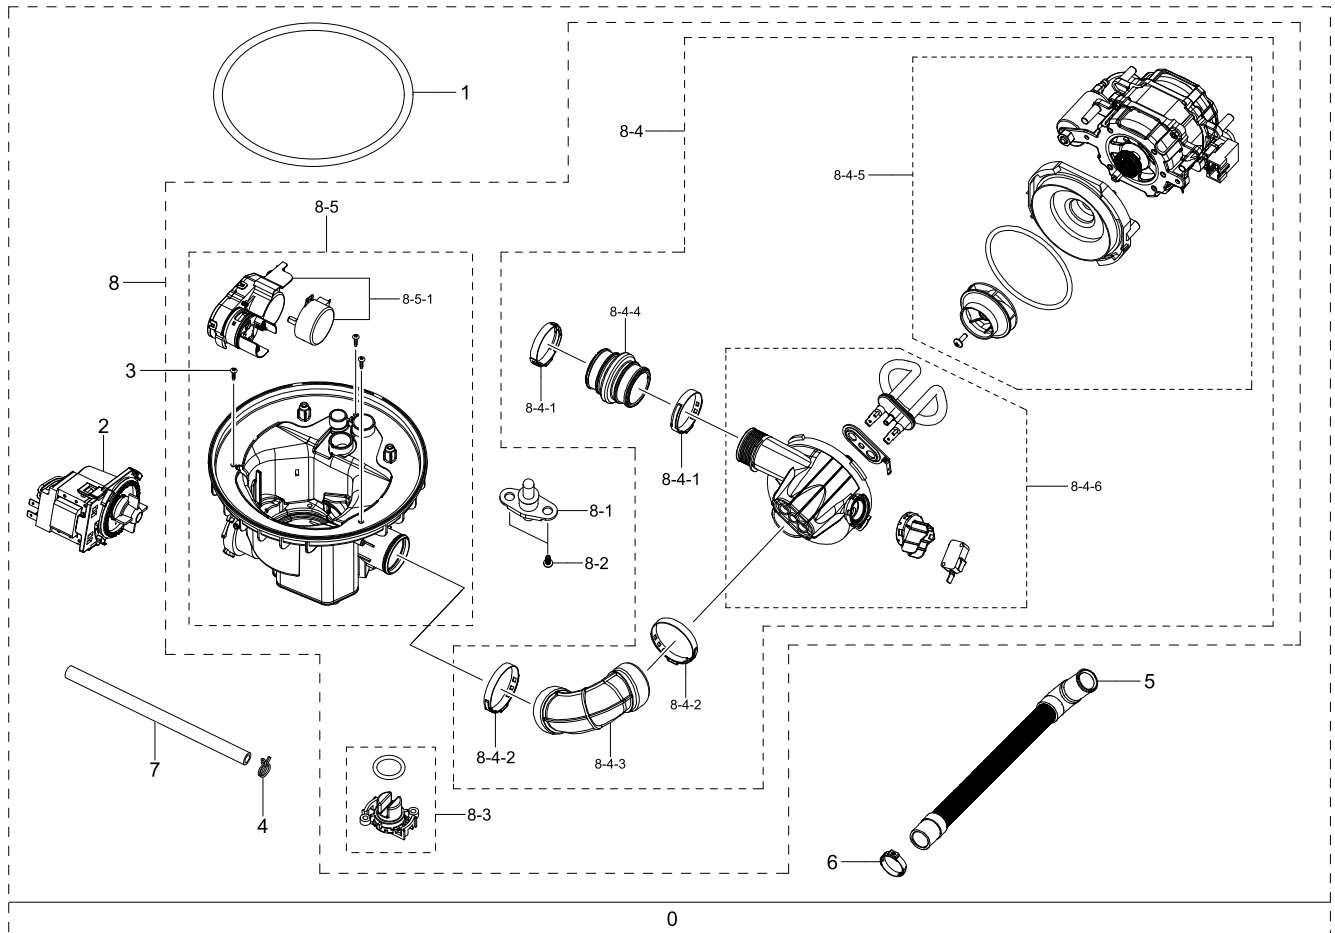

5. Assy Sump

Exploded View

Parts List

No.	Lvl.	Loc.	Material Code	Description & Specification	SNA	Qty.
0	1		DD82-01743A	A/S ASSY-SUMP PARTS; DW4000RM,ODM,4060BB	SNA	1
1	2		DD81-02449A	A/S-SEAL SUMP; DW5500MM	SA	1
2	2		DD81-02451A	A/S-PUMP-DRAIN; DW5500MM	SA	1
3	2		DD81-02718A	A/S-SCREW SUMP; DW2900RM,11303125000152	SA	3
4	2		DD81-02749A	A/S-CLAMPER HOSE INLET; DW2900RM,12976000	SA	1
5	2		DD81-02886A	A/S-HOSE-DRAIN IN; DW4000RM,ODM,4055FS,12	SA	1
6	2		DD81-02910A	A/S-CLAMPER HOSE DRAIN; DW4000RM,ODM,4060	SA	1
7	2		DD81-02930A	A/S-HOSE INLET; DW4000RM,ODM,EU,PVC,126mm	SA	1
8	2		DD82-01732A	A/S ASSY-SUMP; DW4000RM,ODM,4060BB	SA	1
8-1	3		DD81-02737A	A/S-THERMISTOR; DW2900RM,17176000000297	SA	1
8-2	3		DD81-02738A	A/S-SCREW-THERISTOR; DW2900RM,11303122000	SA	2