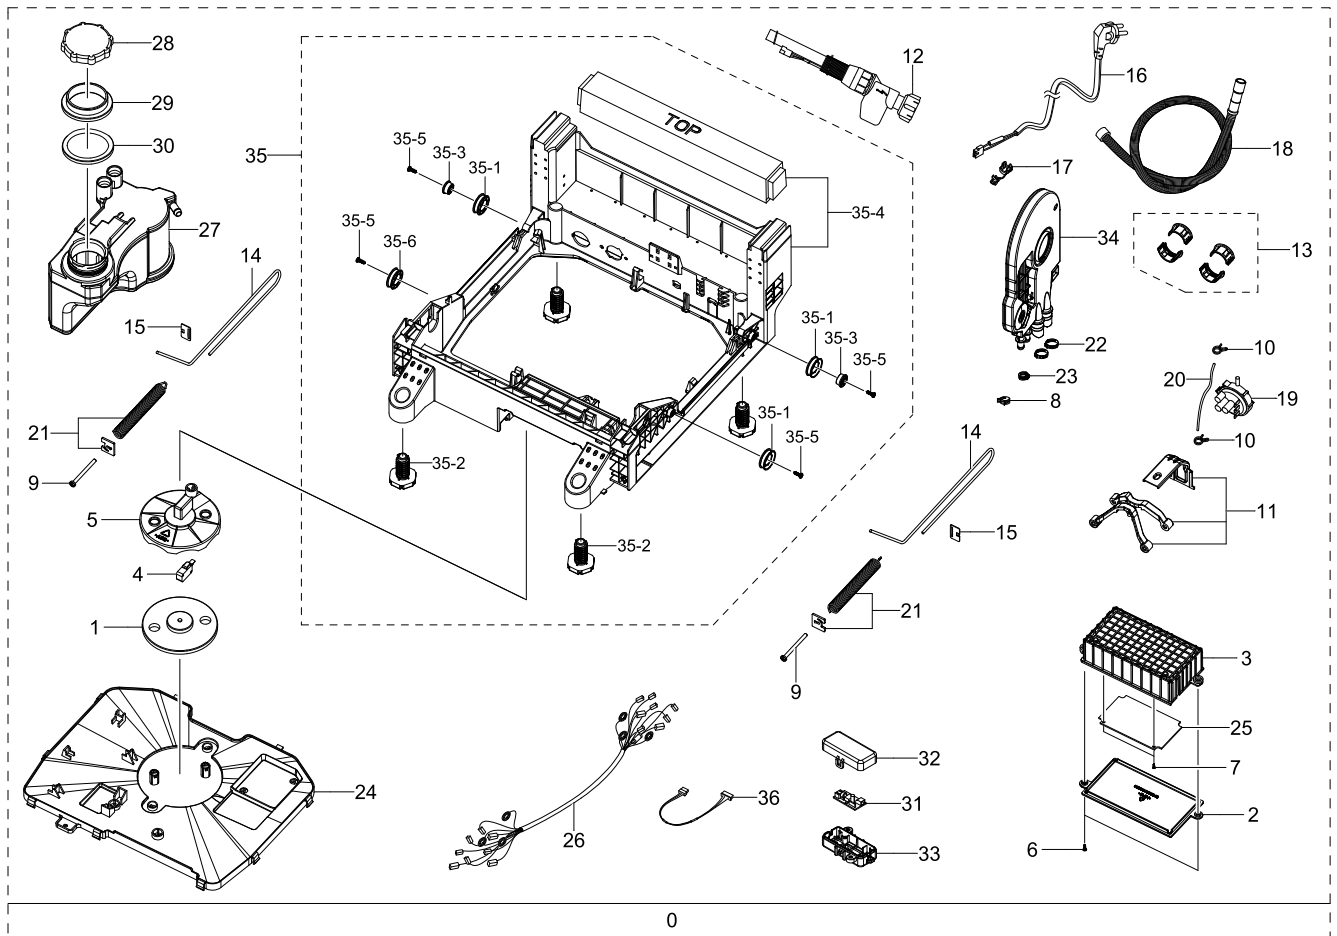

3. Assy base

Exploded View

Parts List

No.	Lvl.	Loc.	Material Code	Description & Specification	SNA	Qty.
0	1		DD82-01737G	A/S ASSY-BASE; DW4000RM, DW50R4070FW	SNA	1
1	2		DD81-02288A	A/S-CUSION SENSOR LEAKAGE; ODM, DW3000MM	SA	1
2	2		DD81-02354A	A/S-COVER PCB; 5500MM, ODM	SA	1
3	2		DD81-02355A	A/S-GUIDE COVER PCB; 5500MM, ODM	SA	1
4	2		DD81-02495A	A/S-MICRO SWITCH; DW5500MM	SA	1
5	2		DD81-02496A	A/S-COVER SENSOR LEAKAGE; DW5500MM	SA	1
6	2		DD81-02694A	A/S-SCREW HOUSING; DW5500MM,ODM,M8xL13	SA	2
7	2		DD81-02695A	A/S-SCREW PBA SUB; DW5500MM,ODM,FS,BU,M6.	SA	2
8	2		DD81-02749A	A/S-CLAMPER HOSE INLET; DW2900RM,12976000	SA	2
9	2		DD81-02796A	A/S-SHAFT SPRING; DW2900RM,12976000001001	SA	2
10	2		DD81-02806A	A/S-CLAMPER HOSE PRESSURE; DW2900RM,12976	SA	2
11	2		DD81-02808A	A/S-DAMPER PUMP; DW2900RM,12276000008925	SA	1
12	2		DD81-02855A	A/S-VALVE WATER-SAFETY; DW4000RM,ODM,4055	SA	1