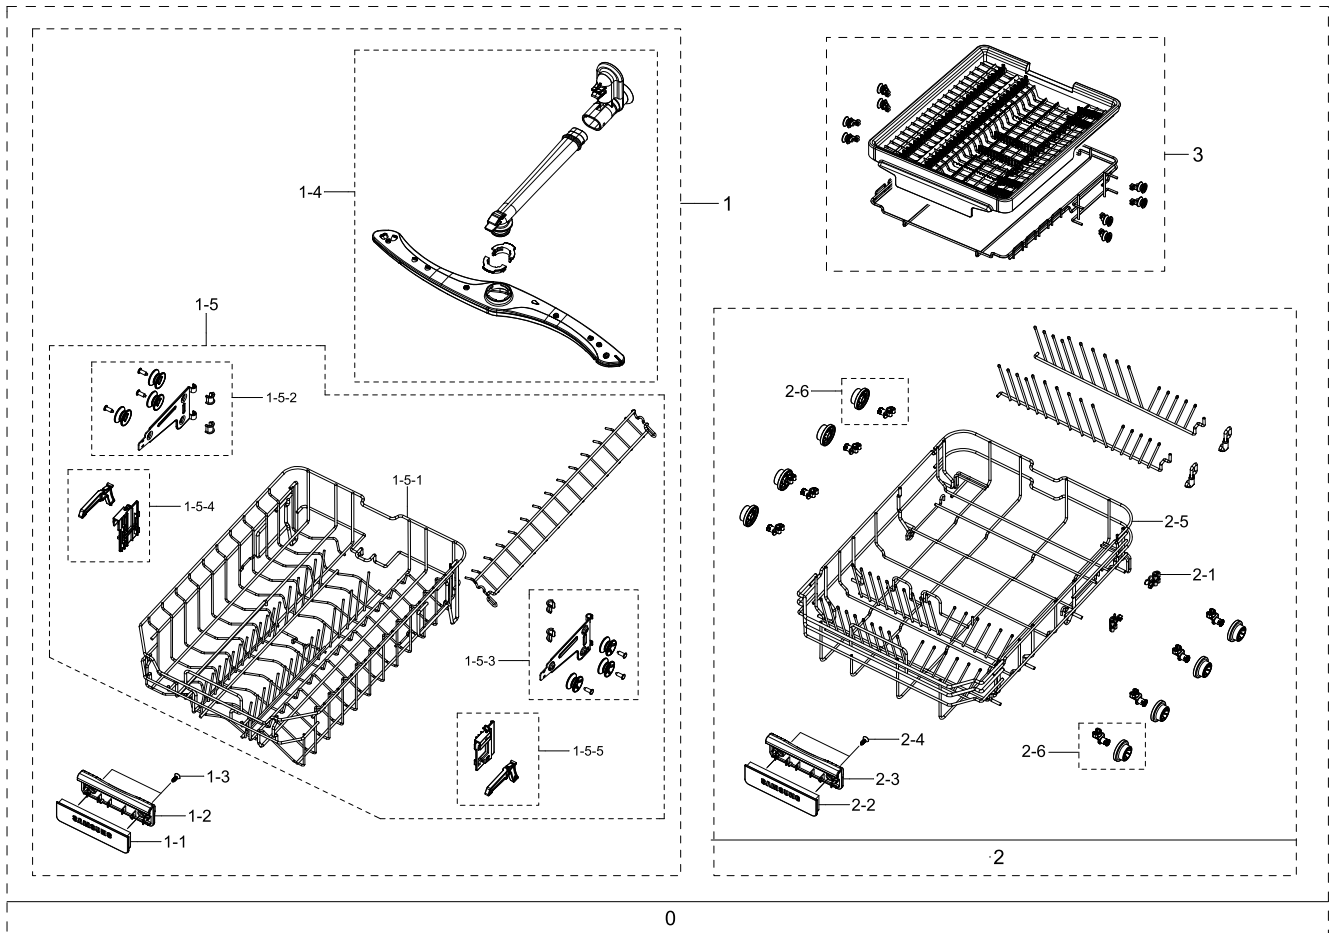

4. Assy Basket

Exploded View

Parts List

No.	Lvl.	Loc.	Material Code	Description & Specification	SNA	Qty.
0	1		DD82-01741D	A/S ASSY-BASKET PARTS; DW4000RM,4070BB	SNA	1
1	2		DD82-01714B	A/S ASSY-BASKET MIDDLE; DW4000RM,4070BB	SA	1
1-1	3		DD81-02899A	A/S-HANDLE BASKET UP; DW4000RM,ODM,4055FS	SA	1
1-2	3		DD81-02900A	A/S-HANDLE BASKET LOW; DW4000RM,ODM,4055F	SA	1
1-3	3		DD81-02901A	A/S-SCREW HANDLE BASKET; DW4000RM,ODM,405	SA	2
1-4	3		DD82-01715A	A/S ASSY-ROTOR MIDDLE; DW4000RM,ODM,4055F	SA	1
1-5	3		DD82-01716B	A/S ASSY-BASKET MIDDLE SUB; DW4000RM,4070	SNA	1
1-5-1	4		DD81-02902B	A/S-BASKET MIDDLE; DW4000RM,4070BB	SNA	1
1-5-2	4		DD82-01717A	A/S ASSY-BRACKET ADJUSTER-LEFT; DW4000RM,	SA	1
1-5-3	4		DD82-01718A	A/S ASSY-BRACKET ADJUSTER-RIGHT; DW4000RM	SA	1