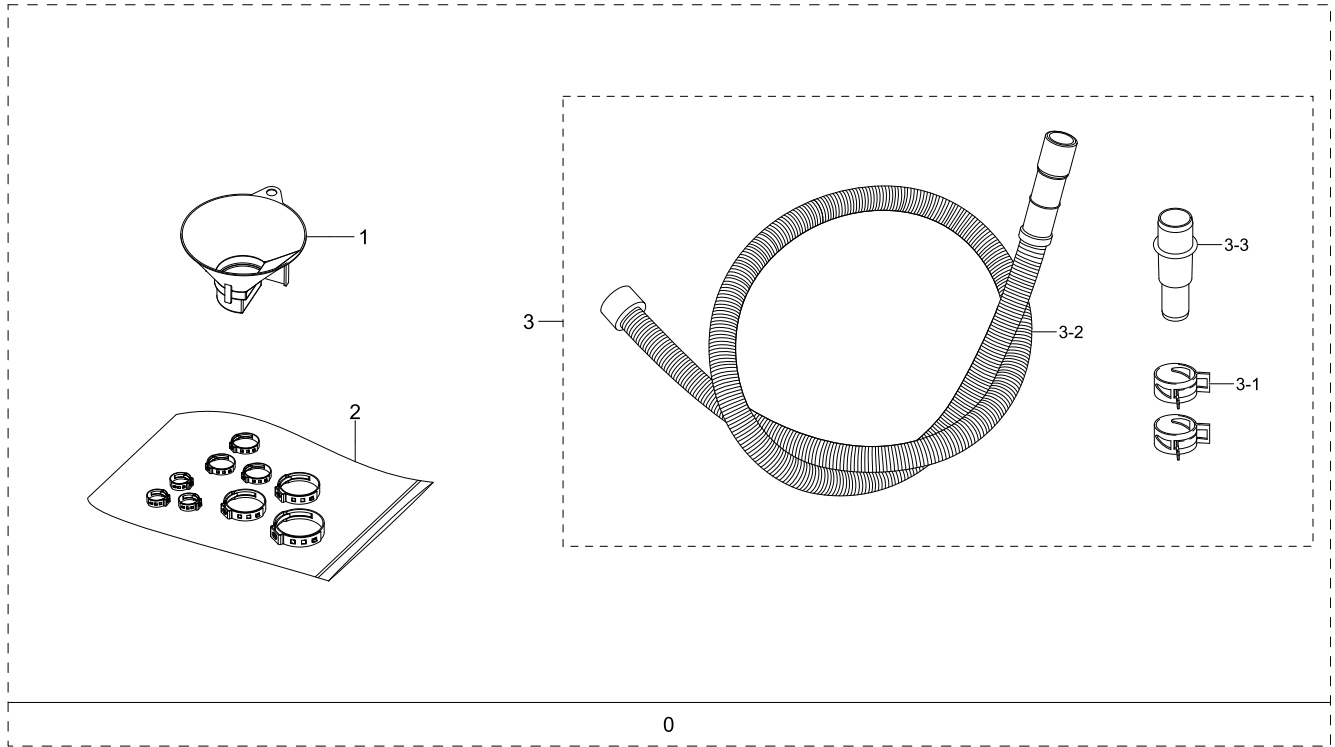

8. Assy Buyer Parts

Exploded View

Parts List

No.	Lvl.	Loc.	Material Code	Description & Specification	SNA	Qty.
0	1		DD82-01739E	A/S ASSY-BUYER PARTS; DW4000RM, 4070FW/EC	SNA	1
1	2		DD81-02921A	A/S-GUIDE SALT; DW4000RM,ODM,EU,PP,121760	SA	1
2	2		DD81-02922A	A/S-CLAMPER KIT; DW4000RM,ODM,EU	SA	1
3	2		DD82-01712B	A/S ASSY-HOSE CONNECTOR KIT; DW4000RM,ODM	SA	1
3-1	3		DD81-02739A	A/S-CLAMPER HOSE DRAIN; DW2900RM,12976000	SA	2
3-2	3		DD81-02863A	A/S-HOSE DRAIN; DW4000RM,ODM,4055FS,12676	SA	1
3-3	3		DD81-02871A	A/S-HOSE CONNECTOR; DW4000RM,ODM,4055FS	SA	1