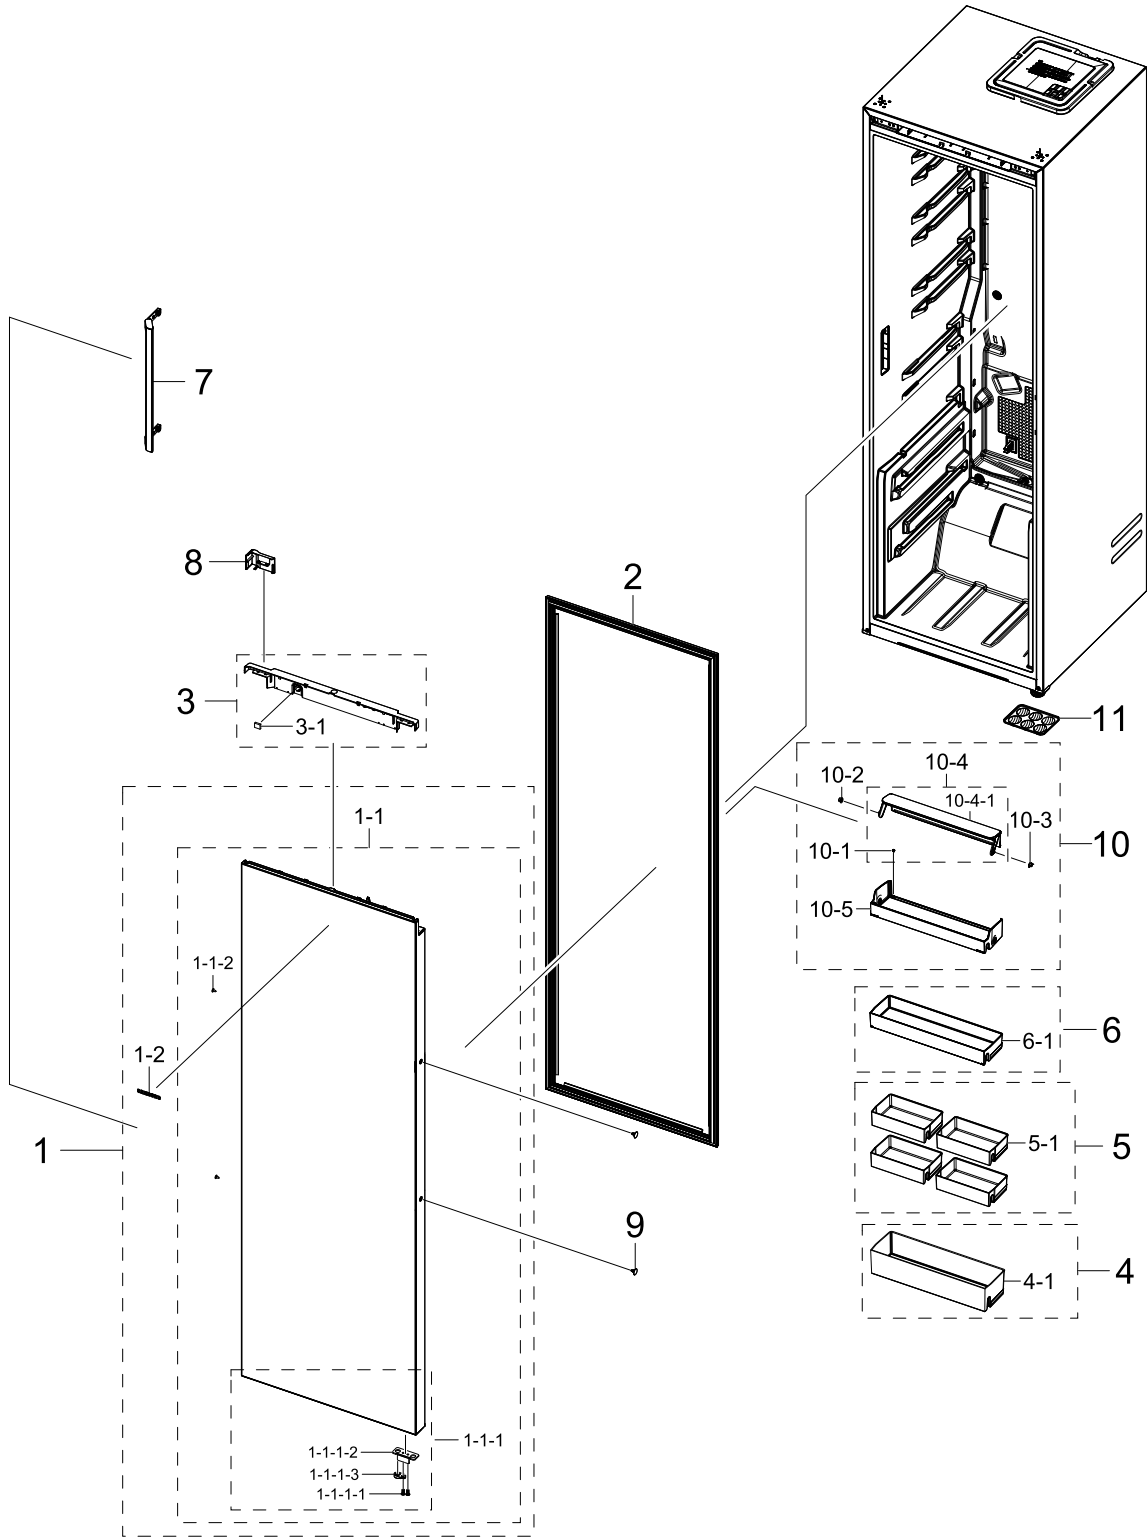

4. ASSY DOOR

ASSY DOOR

Exploded View

Parts List

No.	Lvl.	Loc.	Material Code	Description & Specification	SNA	Qty.
1	2	A0052	DA94-06550D	ASSY DOOR FOAM REF; RR7000 SEPM,REFINED I	SA	1
1-1	3		DA97-23207G	ASSY PLATE DOOR-REF; RR7000M,REFINED INOX	SNA	1
1-1-1	4		DA97-23205A	ASSY CAP DOOR-LOW; RR7000 SEPM,ABS,BLACK,	SNA	1
1-1-1-1	5	G0412	6002-000613	SCREW-TAPPING; TH,+,-,2,M5,L16,ZPC(WHT),S	SNA	2
1-1-1-2	5	A0640	DA61-11383A	STOPPER DOOR; RR7000M,PO-SPHC,T3,-,-,T3	SA	1
1-1-1-3	5	M0389	DA66-00344A	CAM-HINGE RISER LOW; USP05(ATOP,ET),PA66,	SC	1
1-1-2	4	A0848	DA81-01532A	SCREW-MACHINE; BH,+,M5,L12.7,ZPC(WHT),SWR	SA	2
1-2	3	M0196	DA64-04020C	MASCOT; ALL,Ni,T0.06,L80	SA	1
2	2		DA97-23090A	ASSY GASKET; RR7000,REF, GRAY	SA	1
3	2		DA97-23193A	ASSY COVER WIRE DOOR; RR7000M,INOX GRAY	SNA	1
3-1	3	A0534	DA61-03769B	MAGNET; SVETA,FERRITE,1600Gauss	SA	1
4	2	A0167	DA97-15481F	ASSY GUARD BOTTLE; RR7000M,NO WRAP VINYL,	SA	1
4-1	3	A0151	DA63-08039D	GUARD BOTTLE; RR7000,GPPS,T3,TP BLUE,-,HB	SA	1
5	2		DA97-15480F	ASSY GUARD VARIETY; RR7000M,NO WRAP VINYL	SNA	4
5-1	3	A0153	DA63-08038A	GUARD VARIETY; RB7000,GPPS,T3,TP BLUE	SA	4
6	2		DA97-17682E	ASSY GUARD-REF UP; RR7000M,NO WRAP VINYL,	SA	1
6-1	3	M0447	DA63-08678B	GUARD-REF UP; RR7000,GPPS,T3,TP BLUE,-,HB	SA	1
7	2	A0553	DA97-23525A	ASSY HANDLE; RR7000M,INOX GRAY, EASY	SA	1
8	2		DA67-04367D	CAP SPACE-DOOR LEFT; RR7000M,ABS,-,HB,HG-	SNA	1
9	2		DA67-04025D	CAP SCREW; RR7000M,ABS,-,HB,HG-0760GP,INO	SA	2
10	2	A0636	DA97-15479G	ASSY GUARD DAIRY; RR7000M,NO WRAP VINYL,	SA	1
10-1	3		DA63-07538A	GROMMET-A; MOUTON12,Si,COOL WHITE,NAME TA	SA	2
10-2	3		DA67-02920A	CAP-HINGE DAIRY R; HERMES,POM,K300,NATURA	SA	1
10-3	3		DA67-02921A	CAP-HINGE DAIRY L; HERMES,POM,K300,NATURA	SA	1