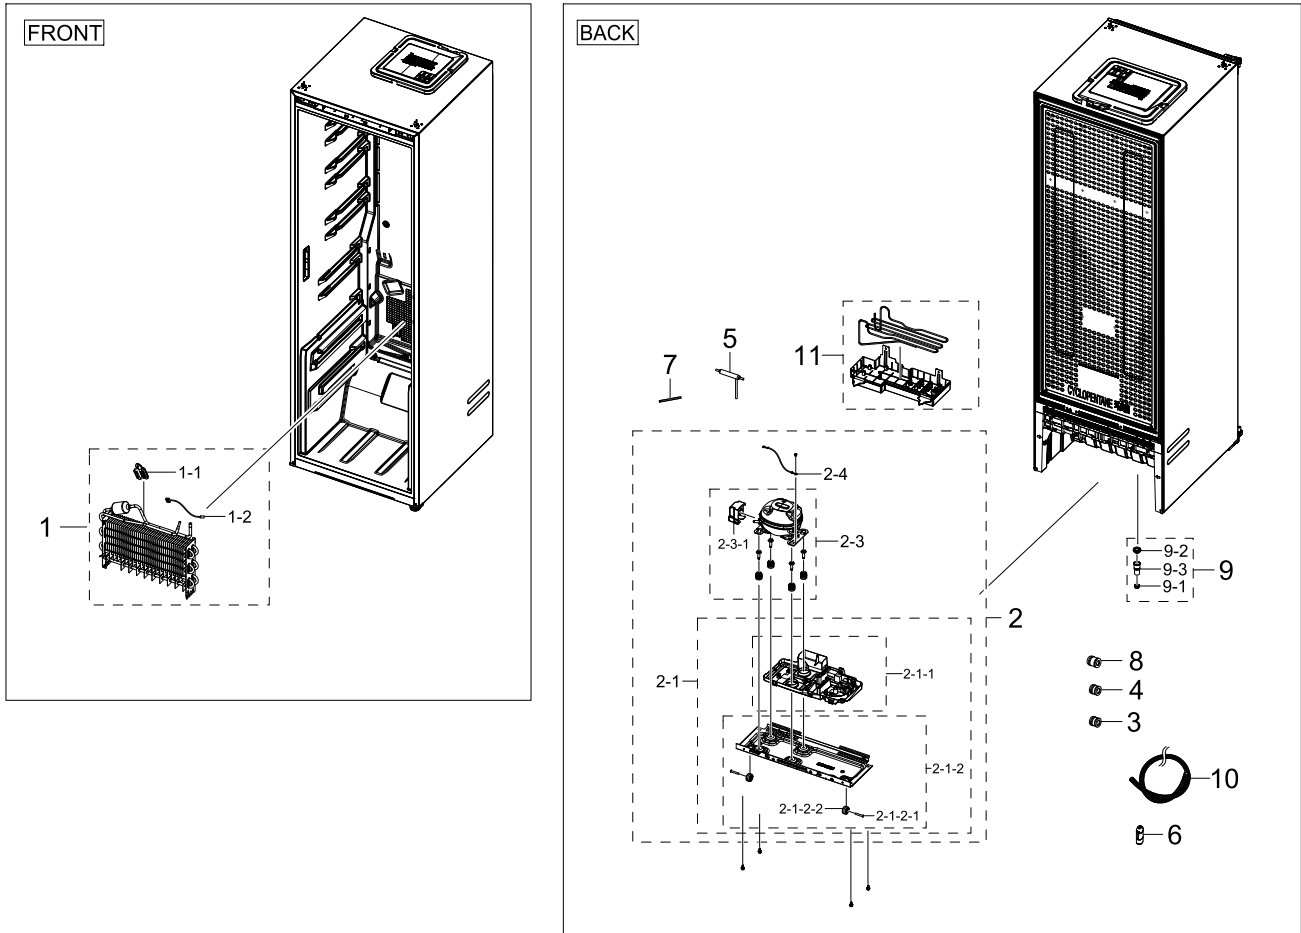

3. CYCLE

CYCLE

Exploded View

Parts List

No.	Lvl.	Loc.	Material Code	Description & Specification	SNA	Qty.
1	2	A0184	DA96-01212A	ASSY EVAP-REF; RR7000M,FIN TUBE,Alumite	SA	1
1-1	3	T0066	DA61-00603A	FIXER SENSOR; All model,PP,T2,BLACK,-,TYP	SNA	1
1-2	3	A1018	DA32-00070G	SENSOR TEMP; SC41198-021A, PVC TUBE 200mm	SA	1
2	2		DA97-23328B	ASSY COMP N CONDENSING-COND MODULE; RR700	SNA	1
2-1	3		DA97-23327A	ASSY CHASSIS-SUB; RR7000M SEPM,REF, NO C-	SNA	1
2-1-1	4		DA97-21381A	ASSY TRAY DRAIN WATER-SUB; RB7300T	SA	1
2-1-2	4	A0526	DA97-23291A	ASSY CHASSIS COMP; RR7000M,GI-SGCC,T0.8	SA	1