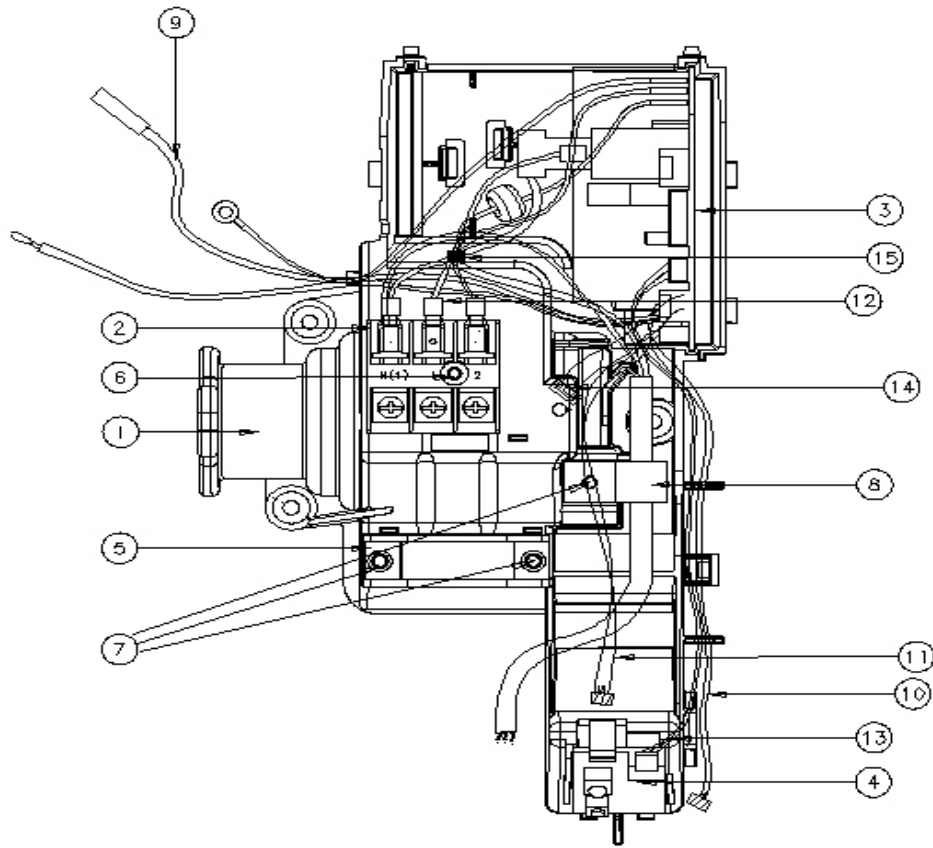

DB93-08377A PARTLIST					
NO	CODE NO.	DESC_SPEC	PARA1	PARA2	Q'TY
1	DB61-03343C	CASE CONTROL IN	MONTBLANC1	ABS	1
2	DB65-00181B	TERMINAL BLOCK[N(1),1,2]	9K/12K INV		1
3	DB93-08383A	ASSY-PCB IN	9K/12K INV		1
4	DB93-08404A	ASSY MODULE PCB			1
5	DB61-01097A	HOLDER - WIRE CLAMP	SGCC-M	T1.2	1
6	DB91-00309A	SCREW	PH M3*L22		1
7	DB97-02418A	SCREW	TH M4*L10		3
8	DB91-00434A	ASSY-POWER CORD	ASSY POWER CORD	3WIRE	1
9	DB95-01990C	ASSY THERMISTOR	4P		1
10	DB93-04484A	ASSY C/W AUTOGRILL	5P		1
11	DB93-04688A	ASSY C/W LOUVER	5P		1
12	DB93-08572A	ASSY C/W - T/B(1)	1P		1
13	DB93-05729A	ASSY C/W MODULE	4P	280mm	1
14	DB93-05657A	ASSY C/W MIAN TO DISPLAY	9P		1