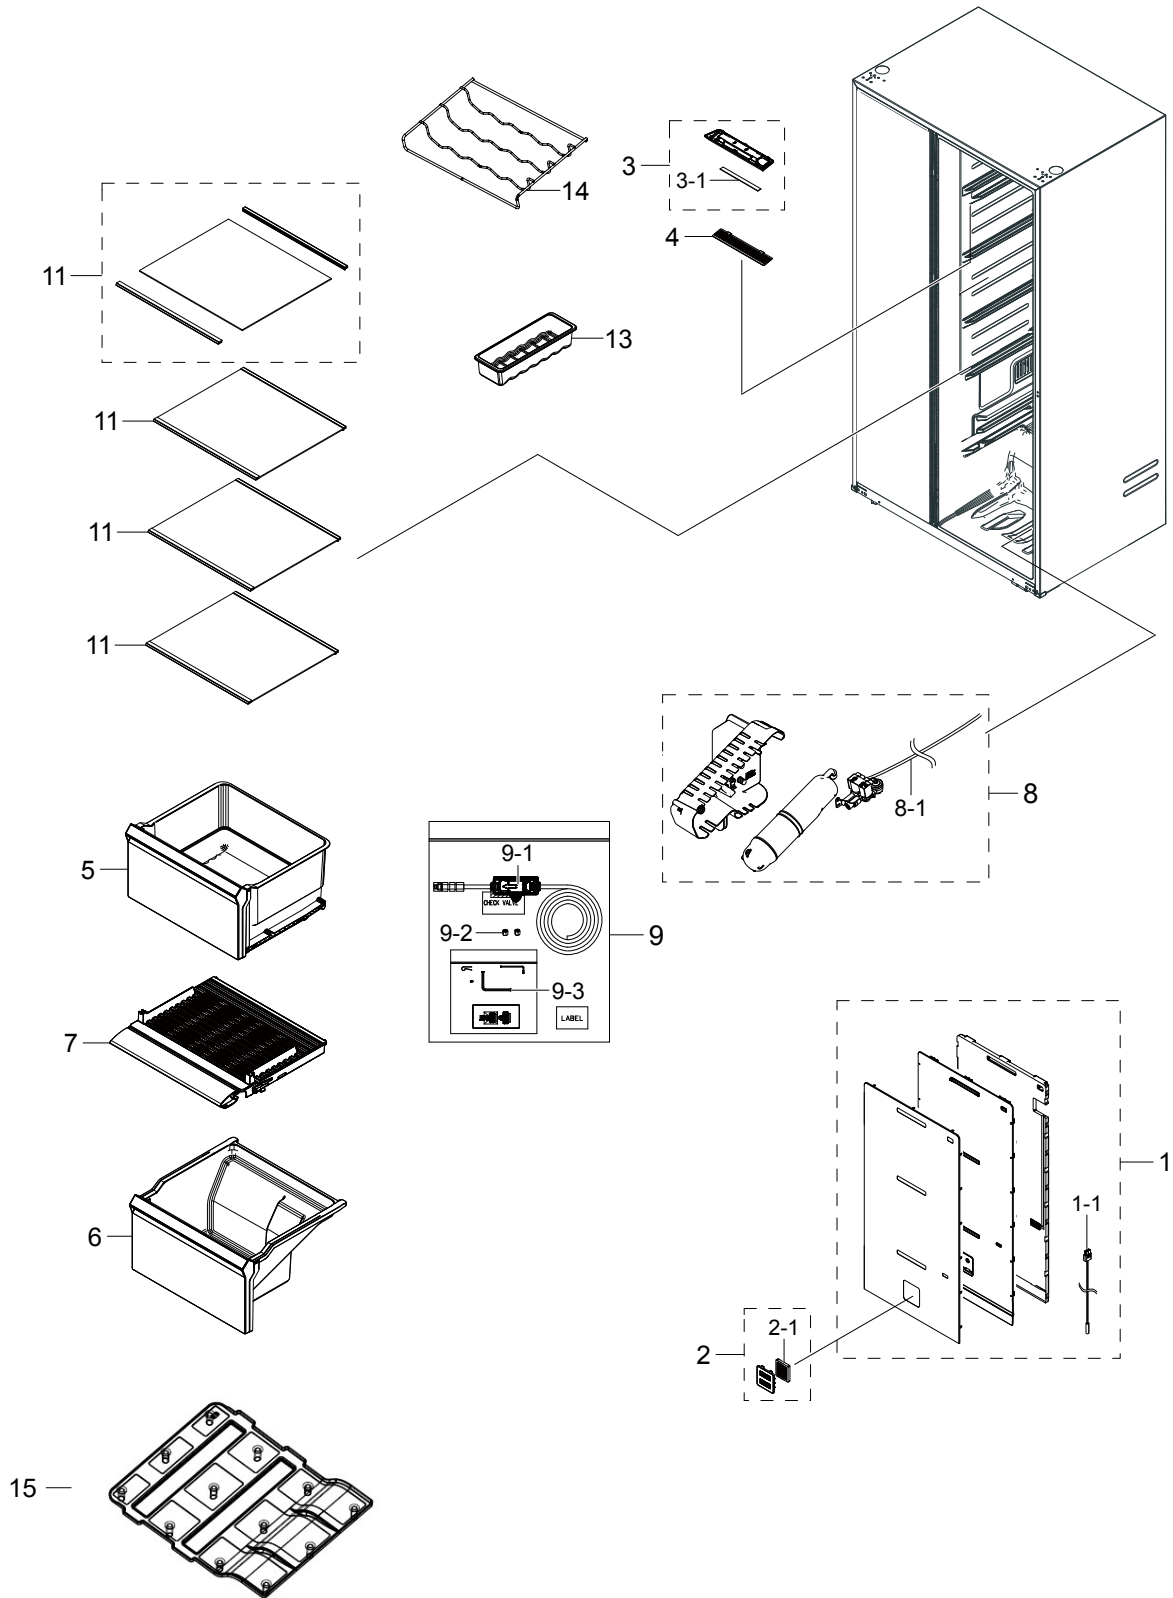

EXPLODED VIEW PART LIST

· Fridge