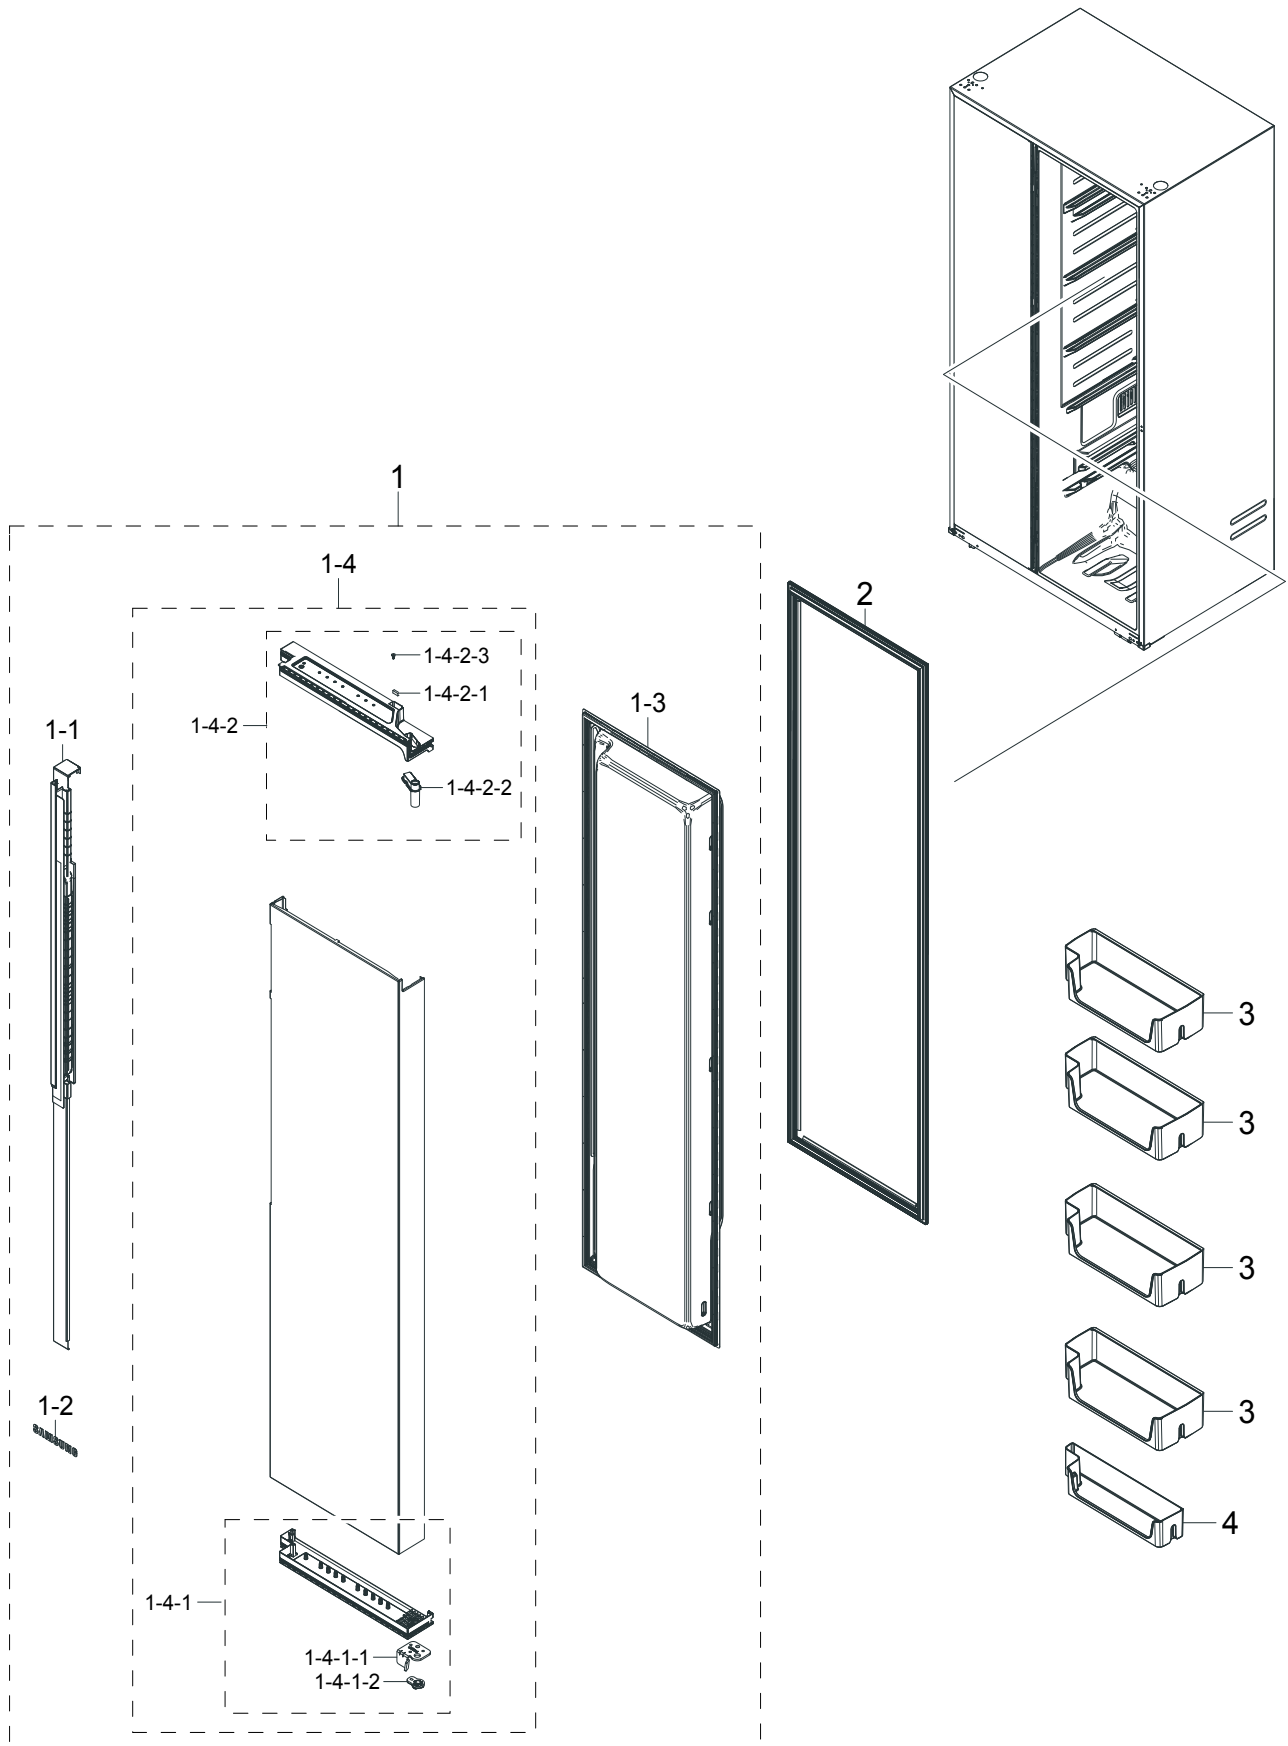

EXPLODED VIEW PART LIST

· Part list of Freezer Door

No.	Parts Code	Parts Description	Spec.	Qty	SA/SNA
9	DA63-09547A	GUARD-FRE UP DOOR BIN MODULE	RS5000RC,GP	1	SA
10	DA63-09492A	GUARD-FRE LOW DOOR BIN MODULE	RS5000RC	1	SA
11	DA97-21255A	ASSY ICE MAKER-MECH ICE MODULE	RS5000T,J	1	SA
11-1	DA97-19010A	ASSY ICE MAKER-MECH	RS6500KC,12V,INDOOR	1	SA

EXPLODED VIEW PART LIST

· Fridge Door