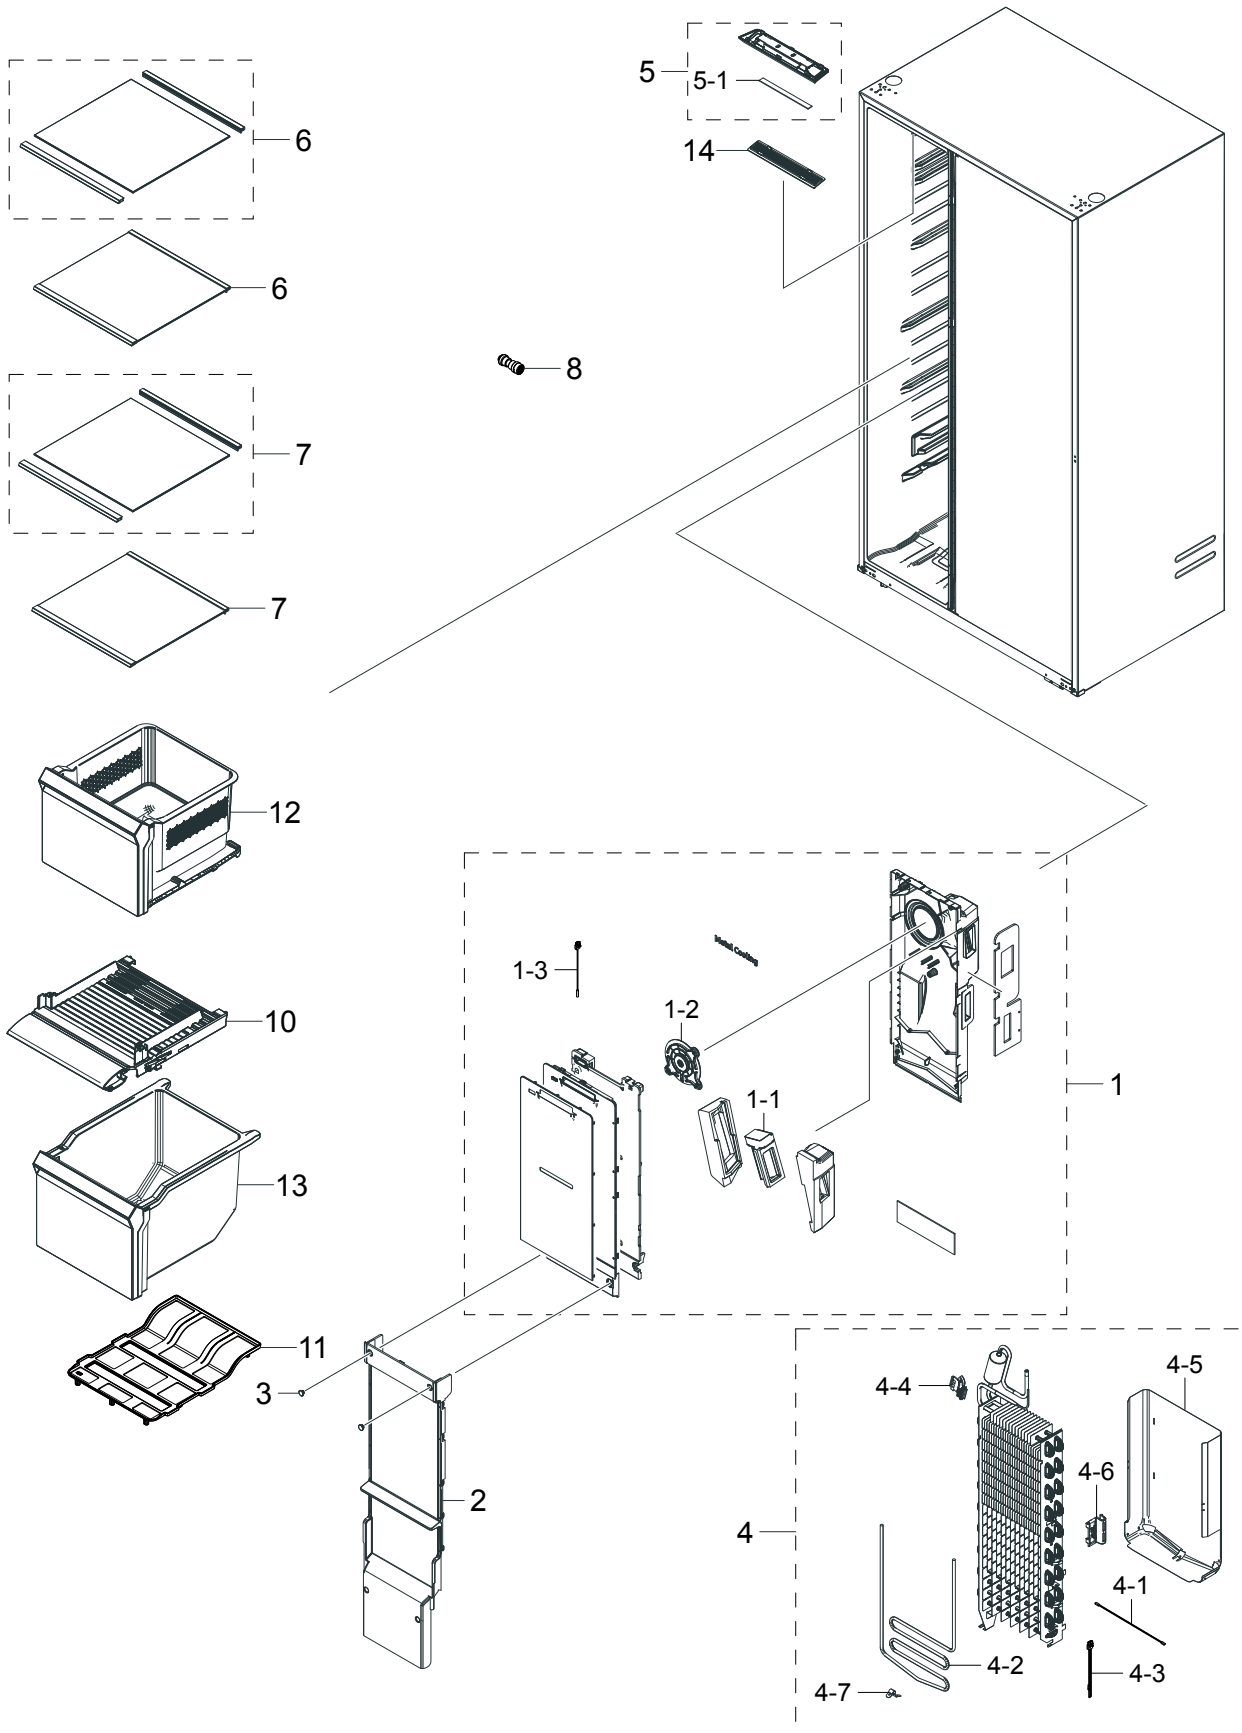

EXPLODED VIEW PART LIST

· Freezer