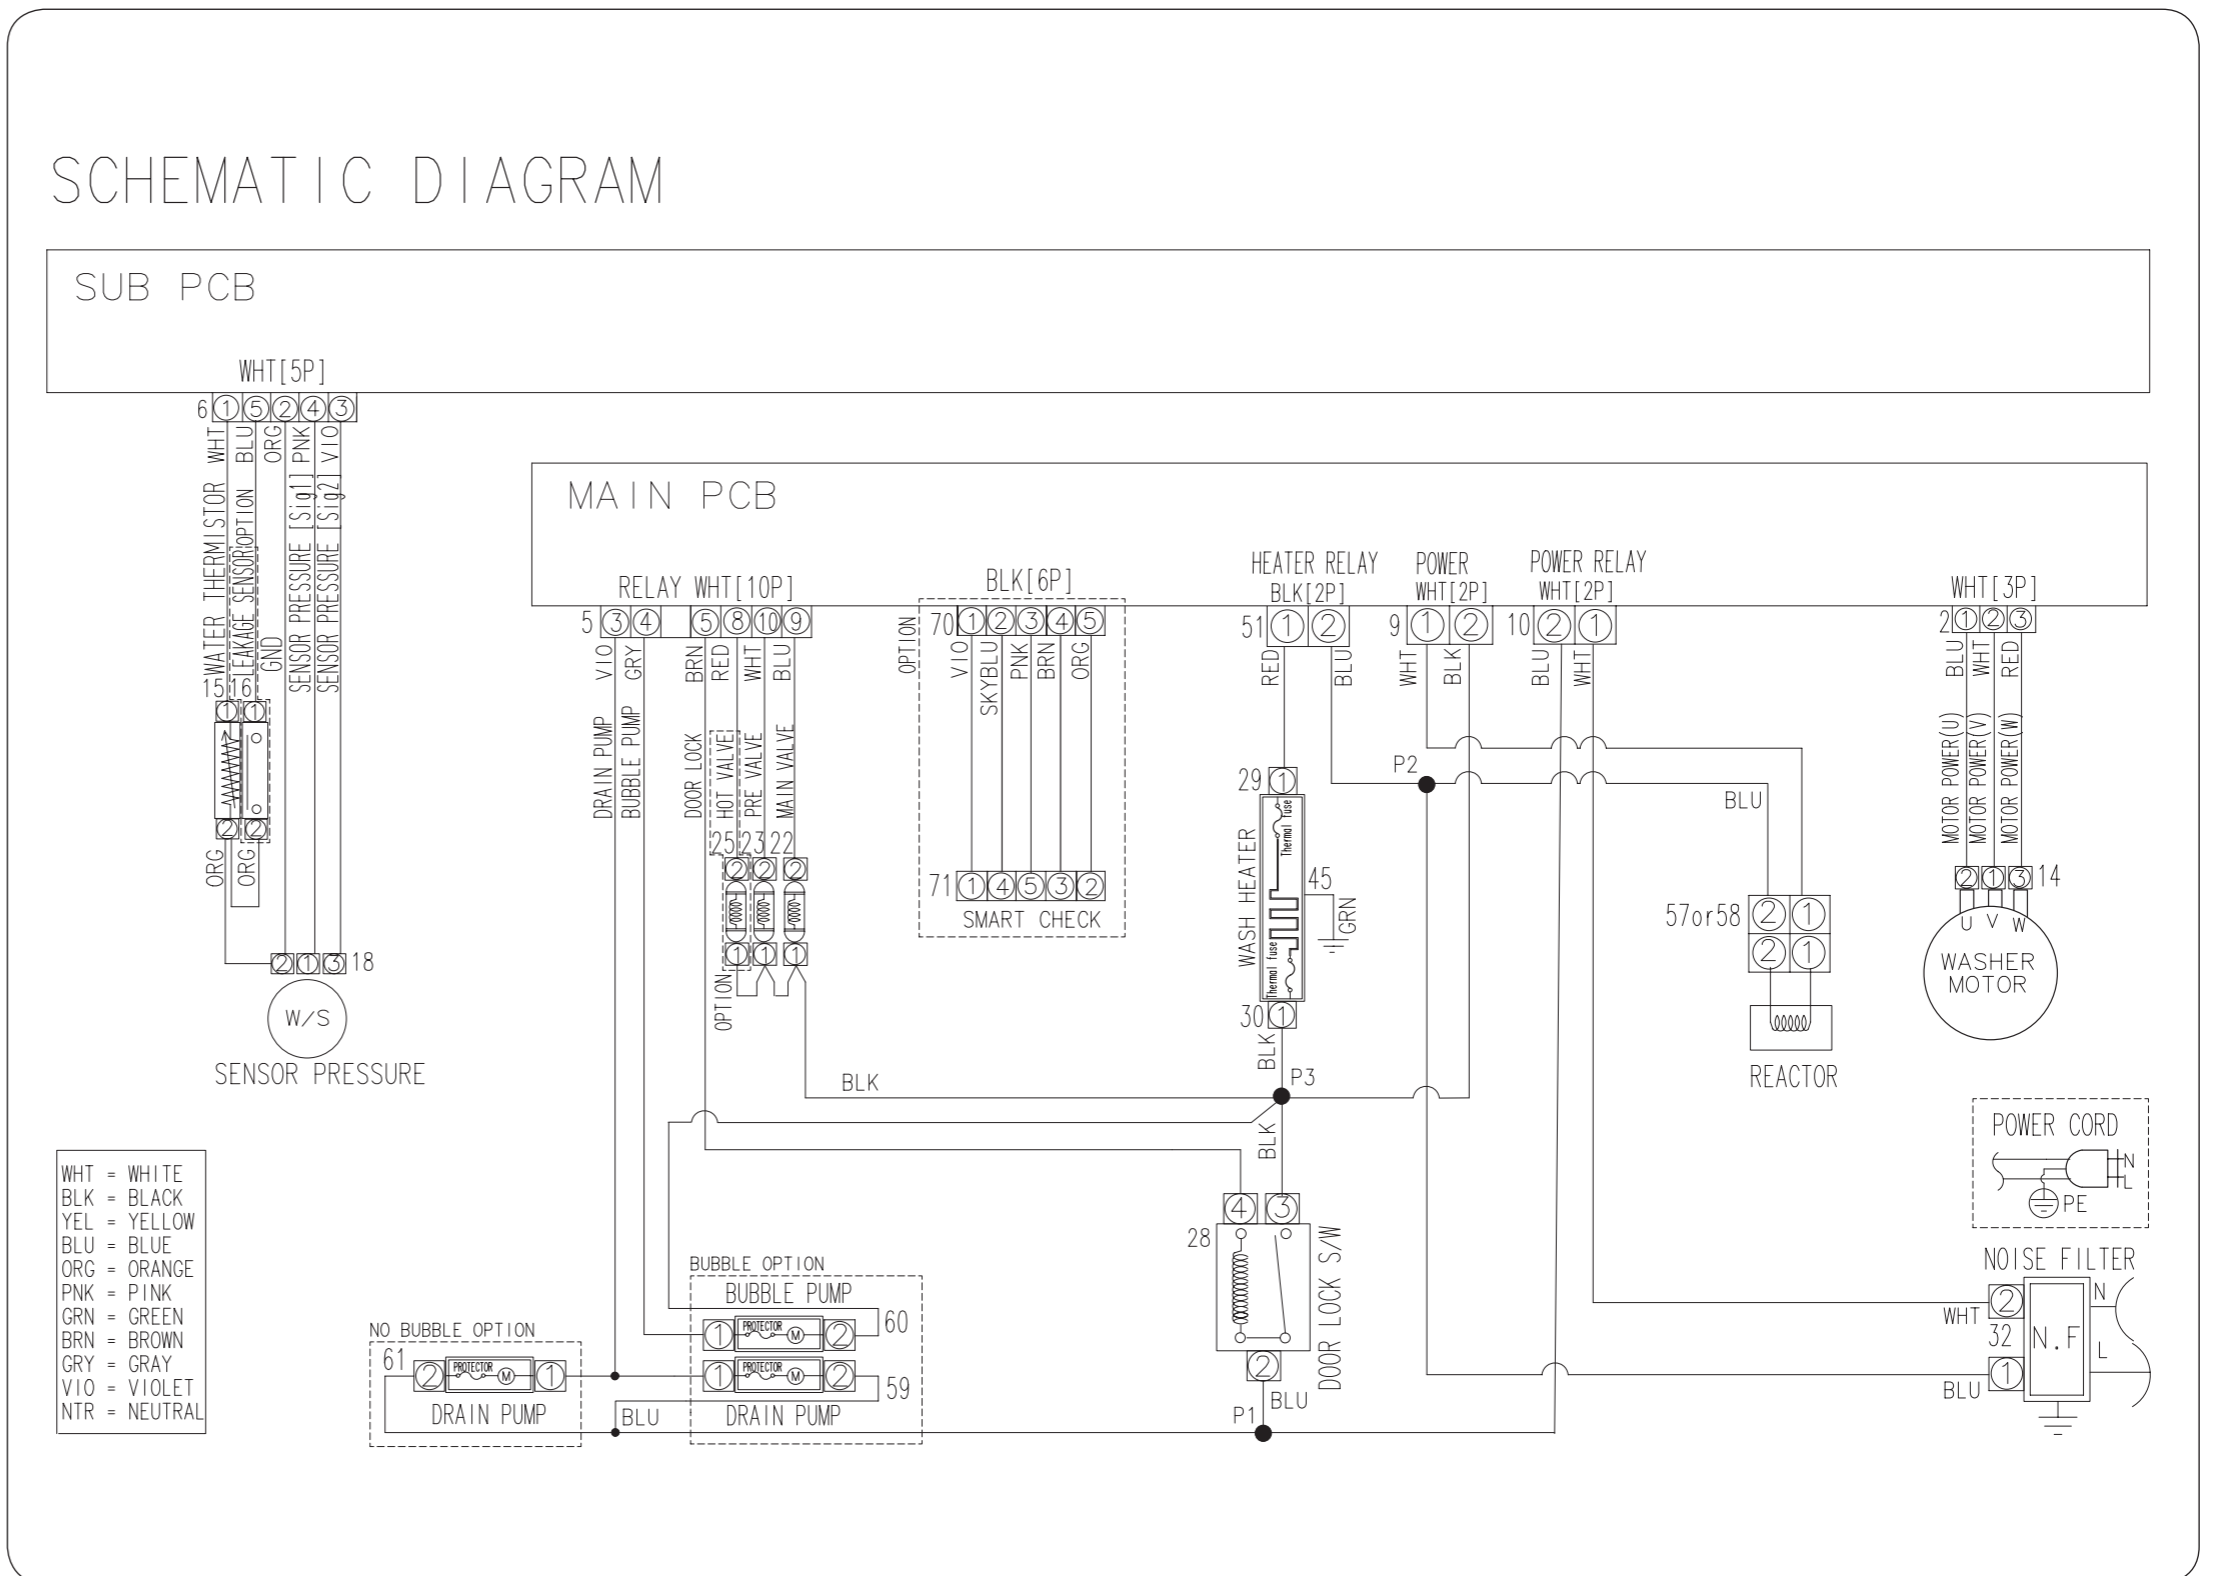

6. WIRING DIAGRAM

6-1. WIRING DIAGRAM (DIM MODELS ONLY)

▶ This Document can not be used without Samsung's authorization.

■ REFERENCE INFORMATION

BLK	BLACK
BLU	BLUE
GRN	GREEN
GRY	GRAY
NTR	NATURAL
ORG	ORANGE
PNK	PINK
RED	RED
SKYBLU	SKYBLUE
VIO	VIOLET
WHT	WHITE
YEL	YELLOW

6-2. WIRING DIAGRAM (UNI MODELS ONLY)

▶ This Document can not be used without Samsung's authorization.

■ REFERENCE INFORMATION

BLK	BLACK
BLU	BLUE
GRN	GREEN
GRY	GRAY
NTR	NATURAL
ORG	ORANGE
PNK	PINK
RED	RED
SKYBLU	SKYBLUE
VIO	VIOLET
WHT	WHITE
YEL	YELLOW