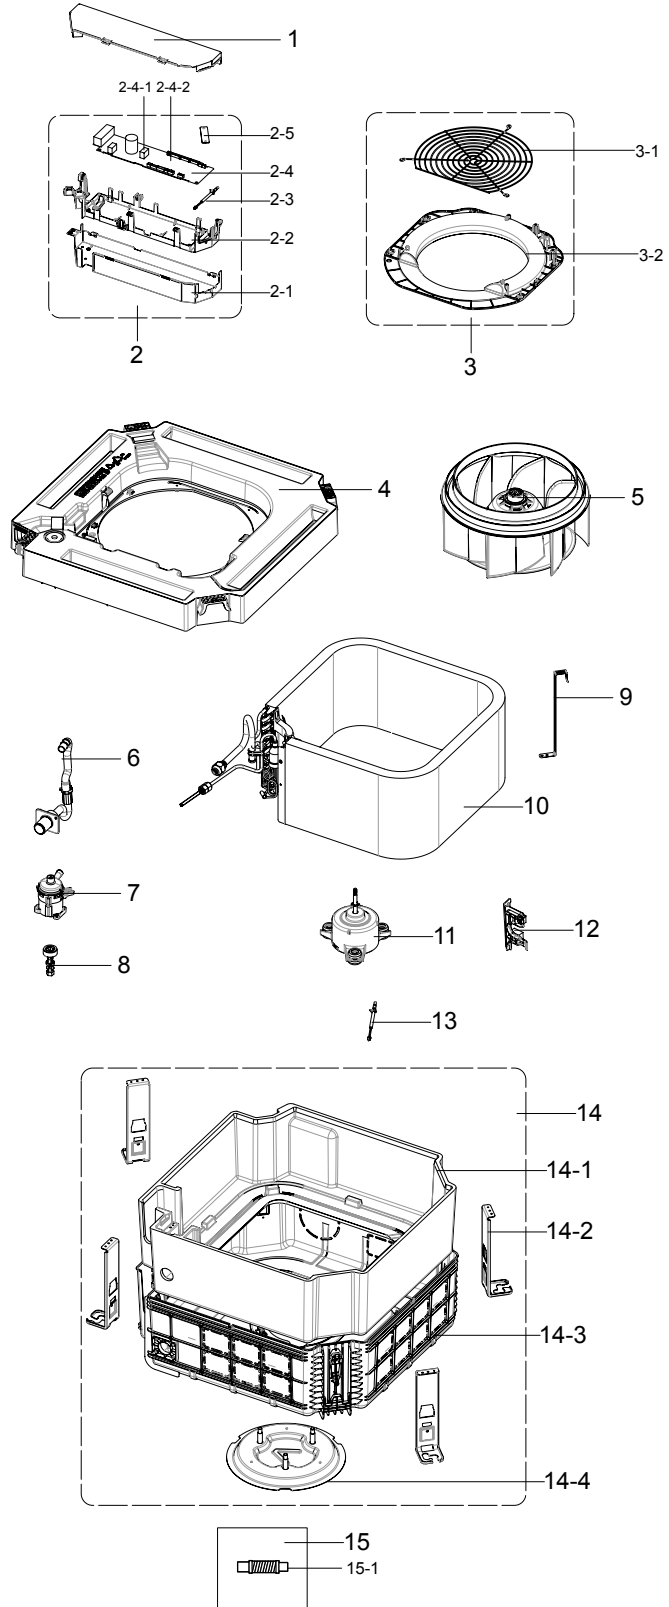

Exploded Views and Parts List

Indoor Unit

NO	Parts.Code	Parts.Description	Spec.	QT' Y	SA/SNA
1	DB90-07026A	ASSY COVER CONTROL	GLOBAL-MINI 4WAY, SSEC	1	SA
2	DB93-13124A	ASSY CONTROL IN	GLOBAL-MINI 4WAY, SSEC	1	SNA
2-1	DB61-05328A	PLATE-CASE CONTROL	GLOBAL-MINI-4WAY, GI-SGCC, 0.5, 85, 347, 50, SSEC	1	SNA
2-2	DB61-05320A	CASE-CONTROL IN	GLOBAL-MINI-4WAY, ABS, 2, 81.8, 349.6, nature, S	1	SA
2-3	DB95-05009A	ASSY THERMISTOR IN-ROOM	ACN052NDEHA/ER, 103HW	1	SA
2-4	DB93-13396A	ASSY PBA-MAIN IN	MINI 4-WAY	1	SA
2-4-1	DB93-13345A	ASSY PCB SUB-EEPROM	MINI 4WAY	1	SA
2-4-2	DB93-13056A	ASSY PCB MAIN-IN	MINI 4WAY	1	SA
2-5	DB61-05325A	BRACKET-CONTROL IN	GLOBAL-MINI-4WAY, GI-SGCC, 1.6, 15.4, 59.4, SSEC	1	SNA
3	DB90-07027A	ASSY CASE-BELL MOUTH	GLOBAL-MINI 4WAY, SSEC	1	SA
3-1	DB63-03253A	GUARD-SAFETY	GLOBAL-MINI 4WAY, HSWR, SSEC	1	SNA
3-2	DB61-05319A	CASE-BELL MOUTH	GLOBAL-MINI-4WAY, HIPS, 2, 332, 342, INNER GRAY	1	SNA
4	DB91-01417A	ASSY DRAIN PAN	GLOBAL-MINI 4WAY, SSEC	1	SA
5	DB94-03385A	ASSY FAN-TURBO	MINI 4WAY CST, SSEC	1	SA
6	DB94-03495A	ASSY DRAIN-SOCKET	GLOBAL-MINI 4WAY, SSEC	1	SA
7	DB67-01270A	DRAIN-PUMP	SDP-DCS, PBT, BLACK, DC MOTOR	1	SA
8	DB95-04462C	ASSY SENSOR FLOAT	GLOBAL MINI 4WAY, LENGTH	1	SA
9	DB61-05322A	HOLDER-EVAP	GLOBAL-MINI-4WAY, STAINLESS-ST5430, TO. 6, 13,	1	SNA
10	DB96-17553C	ASSY EVAP UNIT	ACN060NDEHA/EU, MINI 4WAY	1	SA
11	DB31-00578C	MOTOR FAN	FMC6531SSJ, 65[W]	1	SA
12	DB90-07024A	ASSY COVER-PIPE	GLOBAL-MINI 4WAY, SSEC	1	SA
13	DB95-05011A	ASSY THERMISTOR IN-EVA IN OUT	ACN052NDEHA/ER, 103HW, 10Kohm±3%, 3435K±1	1	SA
14	DB90-07025A	ASSY CABI IN	GLOBAL-MINI 4WAY, SSEC	1	SA
14-1	DB69-02809A	CUSHION-CABI	GLOBAL-MINI-4WAY, EPS, 562, 562, 173, SSEC	1	SNA
14-2	DB61-05326A	PLATE-HANGER	GLOBAL-MINI-4WAY, GI-SGCC, 1.6, 50, 207.5, SSEC	4	SA
14-3	DB61-05317A	CASE-CABI IN	GLOBAL-MINI-4WAY, PP, 2, 570.8, 570.8, NTR, SSEC	1	SNA
14-4	DB90-07260A	ASSY BRACKET-MOTOR	Globa 4Way, SSEC CAC	1	SA
15	DB97-21197A	ASSY ACCESSORY-HOSE	CH140EAMC, SSEC	1	SNA
15-1	DB94-03287A	ASSY DRAIN-HOSE JOINT	CH140EAMC, SSEC	1	SA