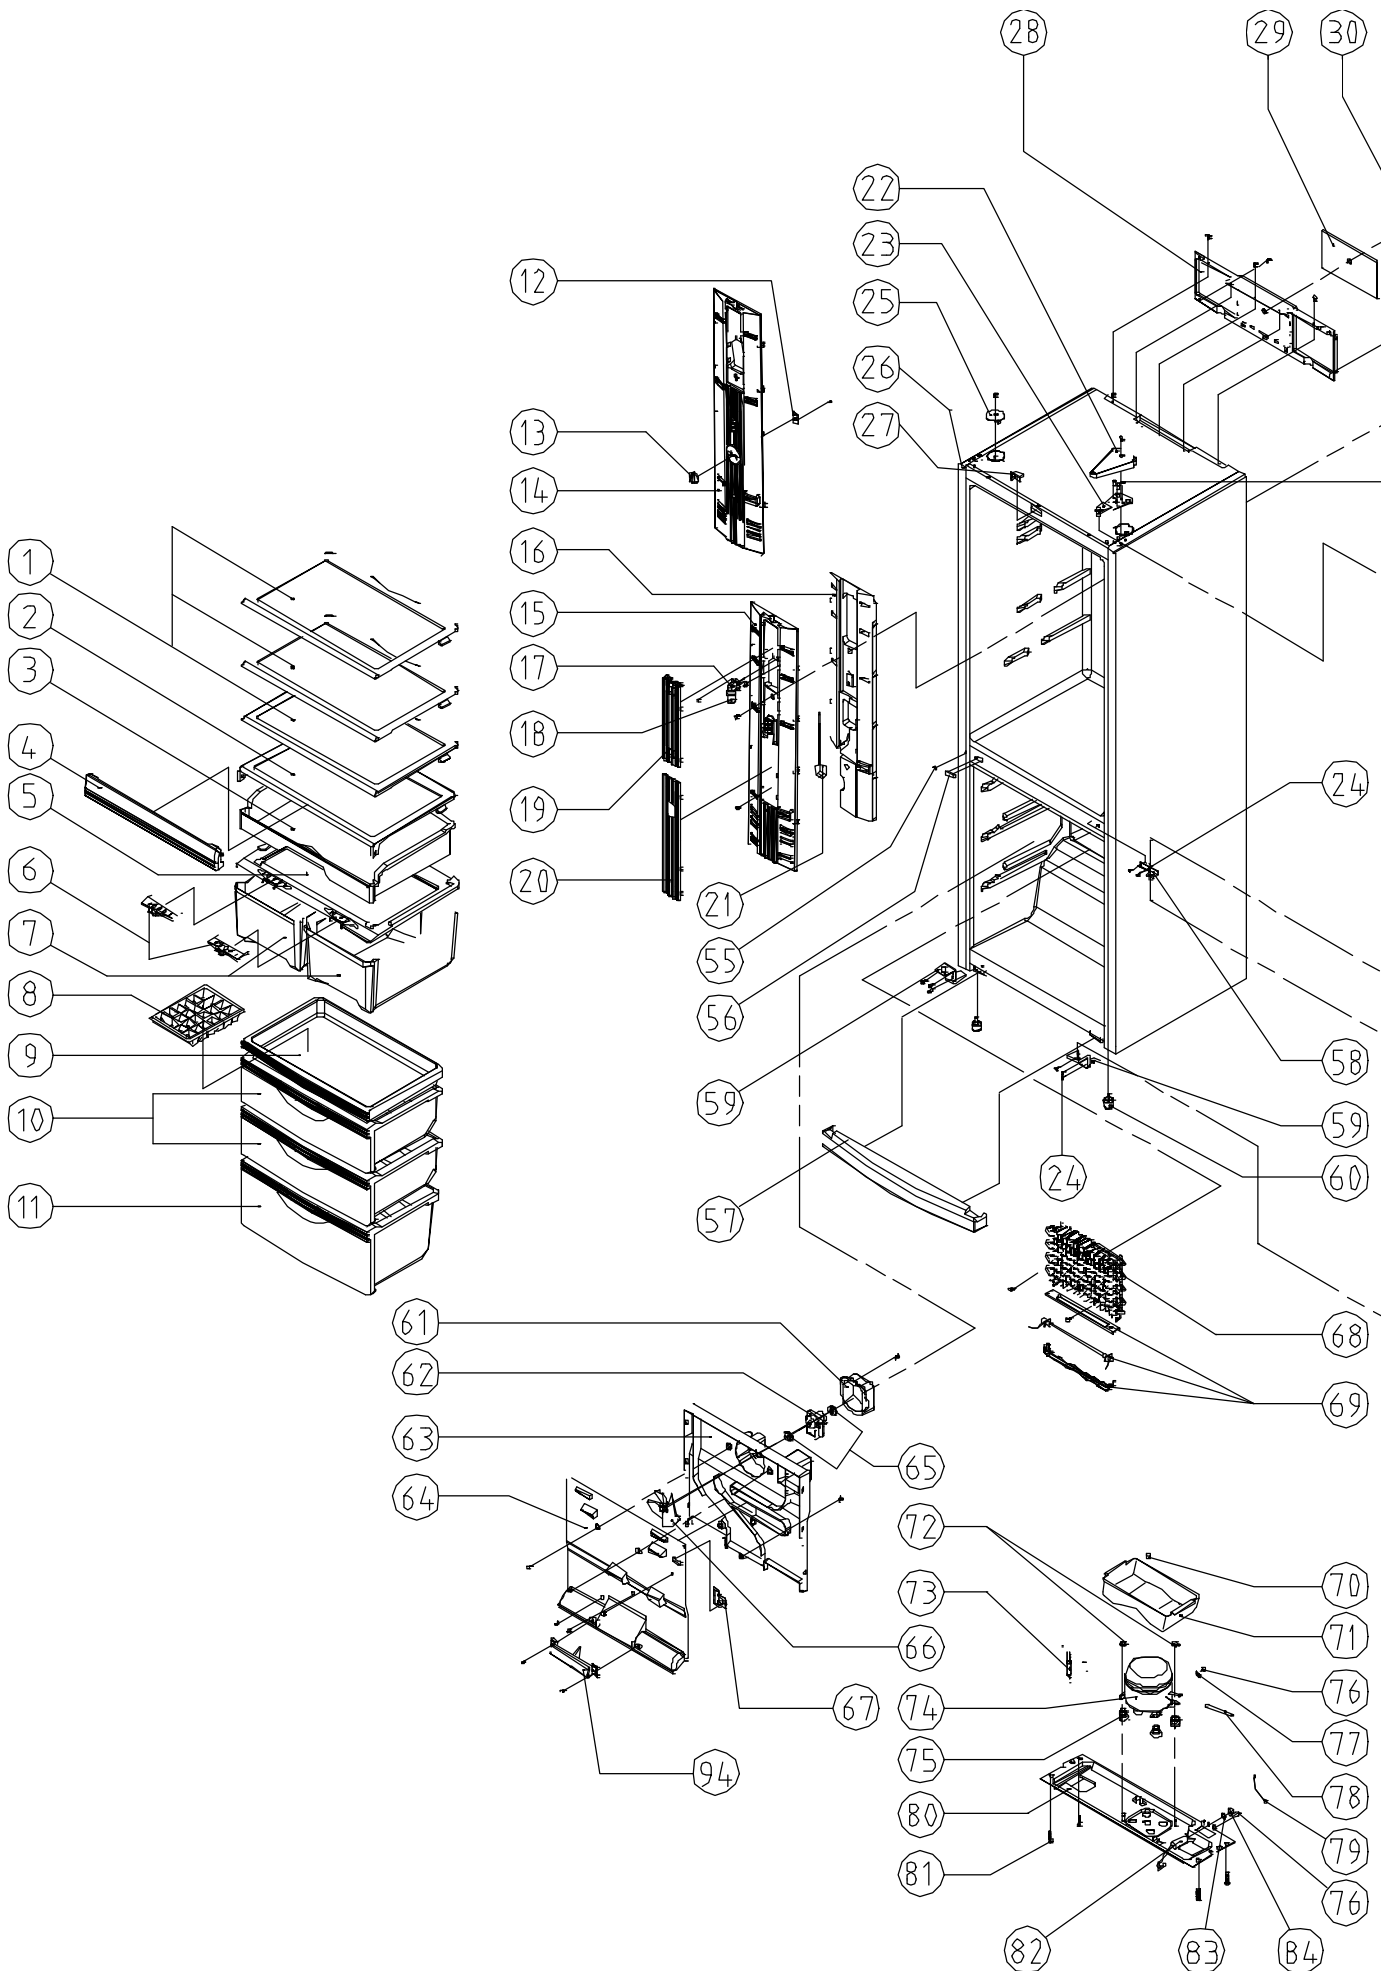

11. EXPLODE DRAWING

12. PARTS LIST

NO	PART NAME	PART CODE	MODEL						REMARK
			366N	366A	396N	396A	416N	416A	
1	SHELF GLAS AS	3017839400	2	2	3	3	3	3	
2	COVER GLAS C/C AS	3011497900	1	1	1	1	1	1	
3	CASE CHILD	3011181400	1	1	1	1	1	1	NANO SILVER
4	DOOR CHILLED CASE	3011760500	1	1	1	1	1	1	NANO SILVER
5	COVER VEGTB CASE	3011497700	1	1	1	1	1	1	
6	KNOB HUMIDITY	3013410800	2	2	2	2	2	2	
7	CASE VEGETABLE *L	3011181900	1	1	1	1	1	1	NANO SILVER
	CASE VEGETABLE *R	3011182000	1	1	1	1	1	1	NANO SILVER
8	CASE ICING	3011163200	1	1	1	1	1	1	
9	CASE F D	3011181800	1	1	1	1	1	1	
10	CASE F B AS	3011184900	2	2	-	-	-	-	BLUE MILKY
	CASE F C AS	3011185000	-	-	2	2	2	2	BLUE MILKY
11	CASE F A AS	3011184800	1	1	1	1	1	1	BLUE MILKY
12	V-PCB AS	30143C6260	1	-	1	-	1	-	
13	KNOB R CONTROL	3013410900	1	-	1	-	1	-	
14	COVER MULTI DUCT	3011495700	1	-	-	-	-	-	
15	COVER MULTI DUCT	3011495600	-	1	-	-	-	-	
14	COVER MULTI DUCT	3011495900	-	-	1	-	1	-	
15	COVER MULTI DUCT	3011495800	-	-	-	1	-	1	
16	INSU MULTI DUCT	3013353800	1	1	-	-	-	-	
16	INSU MULTI DUCT	3013353900	-	-	1	1	1	1	
17	SOCKET LAMP AS	3017903900	1	1	1	1	1	1	
18	LAMP	3013600700	1	1	1	1	1	1	
19	WINDOW R	3015510100	1	1	1	1	1	1	BLUE MILKY
20	DECO M/DUCT COVER	3011633200	-	1	-	1	-	1	BLUE
21	SENSOR R AS	3012731800	1	1	1	1	1	1	
22	COVER *T HINGE	DMS1494310	1	1	1	1	1	1	SNOW WHITE
		DMS1494320	1	1	1	1	1	1	03 SILVER
23	HINGE *T AS	3012922600	1	1	1	1	1	1	
24	SPECIAL BOLT C	3016004900	11	11	11	11	11	11	
25	COVER CAB HARNESS	DMS1477510	1	1	1	1	1	1	SNOW WHITE
		DMS1477520	1	1	1	1	1	1	03 SILVER
26	ASSY CAB URT	-	1	1	-	-	-	-	
		-	-	-	1	1	-	-	
		-	-	-	-	-	1	1	
27	SWITCH DOOR	3011755200	1	1	1	1	1	1	WHITE
		3011762900	1	1	1	1	1	1	03 SILVER
28	BOX PCB	3010545300	1	1	1	1	1	1	03 SILVER
		DMS0545310	1	1	1	1	1	1	SNOW WHITE
29	M-PCB AS	30143C6060	-	1	-	1	-	1	
		30143C7060	1	-	1	-	1	-	
30	COVER PCB BOX	3011477600	1	1	1	1	1	1	03 SILVER
		DMS1477610	1	1	1	1	1	1	SNOW WHITE
31	PIPE WI-CON AS	3014434500	1	1	1	1	1	1	
32	COVER HRNS*R	3011477100	1	1	1	1	1	1	03 SILVER
		DMS1477110	1	1	1	1	1	1	SNOW WHITE
	COVER HRNS*L	3011477200	1	1	1	1	1	1	03 SILVER
		DMS1477210	1	1	1	1	1	1	SNOW WHITE
33	COVER BUSH	3011498200	1	1	1	1	1	1	03 SILVER
		DMS1498210	1	1	1	1	1	1	SNOW WHITE
34	WINDOW FCP B	3015510000	1	-	1	-	1	-	
35	WINDOW FCP A	3015509900	-	1	-	1	-	1	
36	PANEL *F CONTROL	3014234000	-	1	-	1	-	1	03 SILVER
		DMS4234010	-	1	-	1	-	1	SNOW WHITE