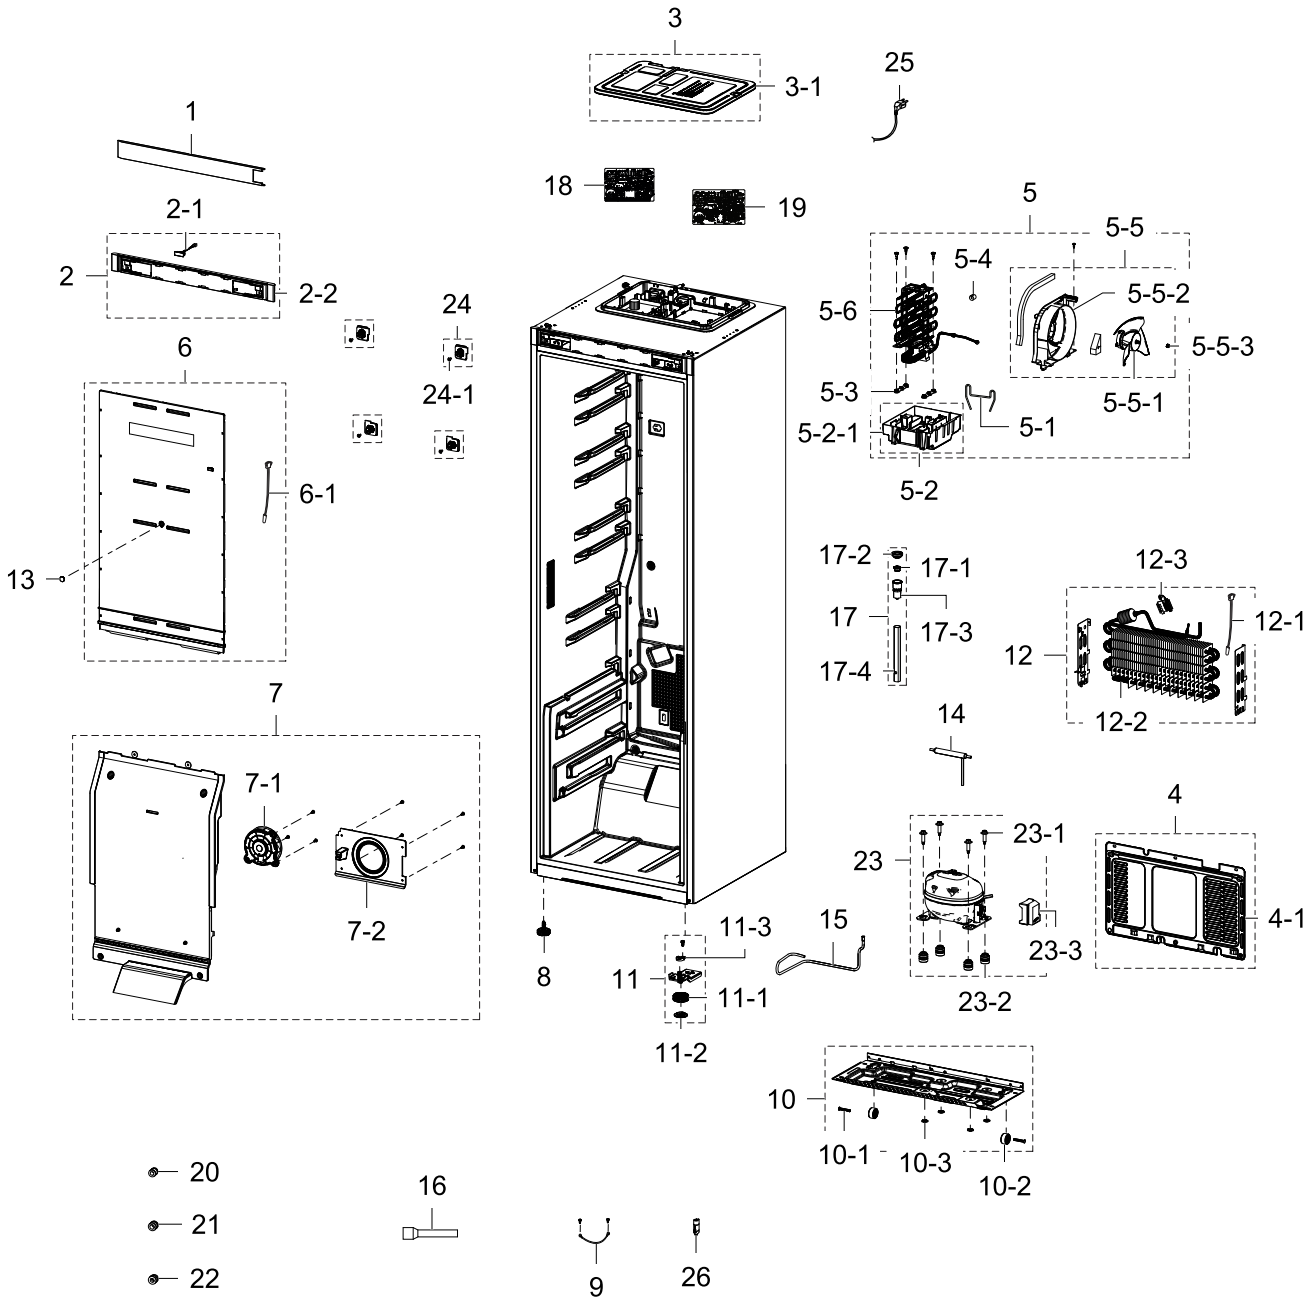

2. Cabinet

Exploded View

Parts List

No.	Lvl.	Loc.	Material Code	Description & Specification	SNA	Qty.
1	2		DA63-08660A	COVER FRAME-TOP FRONT; RR7000M,ABS,HB,INO	SA	1
2	2	A0904	DA97-17351A	ASSY COVER CONTROL-FRONT; RR7000M,INOX GR	SA	1
2-1	3	G0068	DA34-00043J	SWITCH REED; UL1007 AWG 22,100mm,DEM1-B50	SA	1