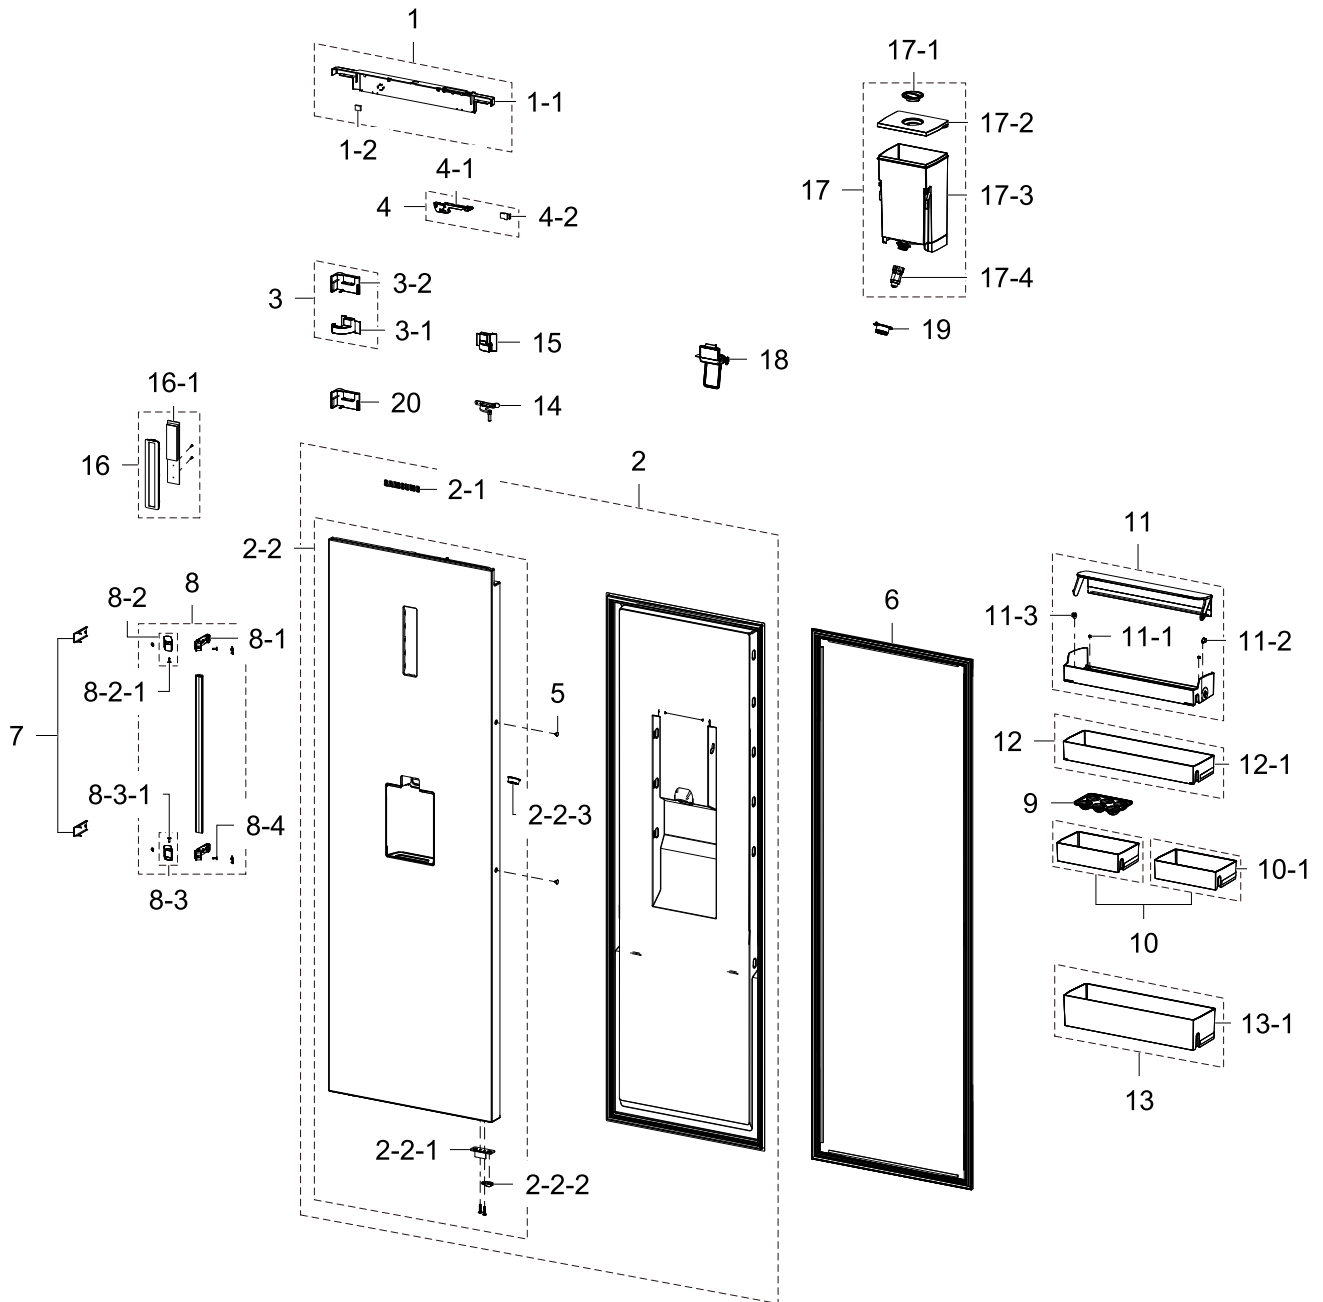

3. Door

Exploded View

Parts List

No.	Lvl.	Loc.	Material Code	Description & Specification	SNA	Qty.
1	2		DA97-17366A	ASSY COVER WIRE DOOR; RR7000M,INOX GRAY	SA	1
1-1	3		DA63-08665A	COVER WIRE-DOOR; RR7000M,ABS,HB,INOX GRAY	SNA	1
1-2	3	A0534	DA61-03769B	MAGNET; SVETA,FERRITE,1600Gauss	SA	1