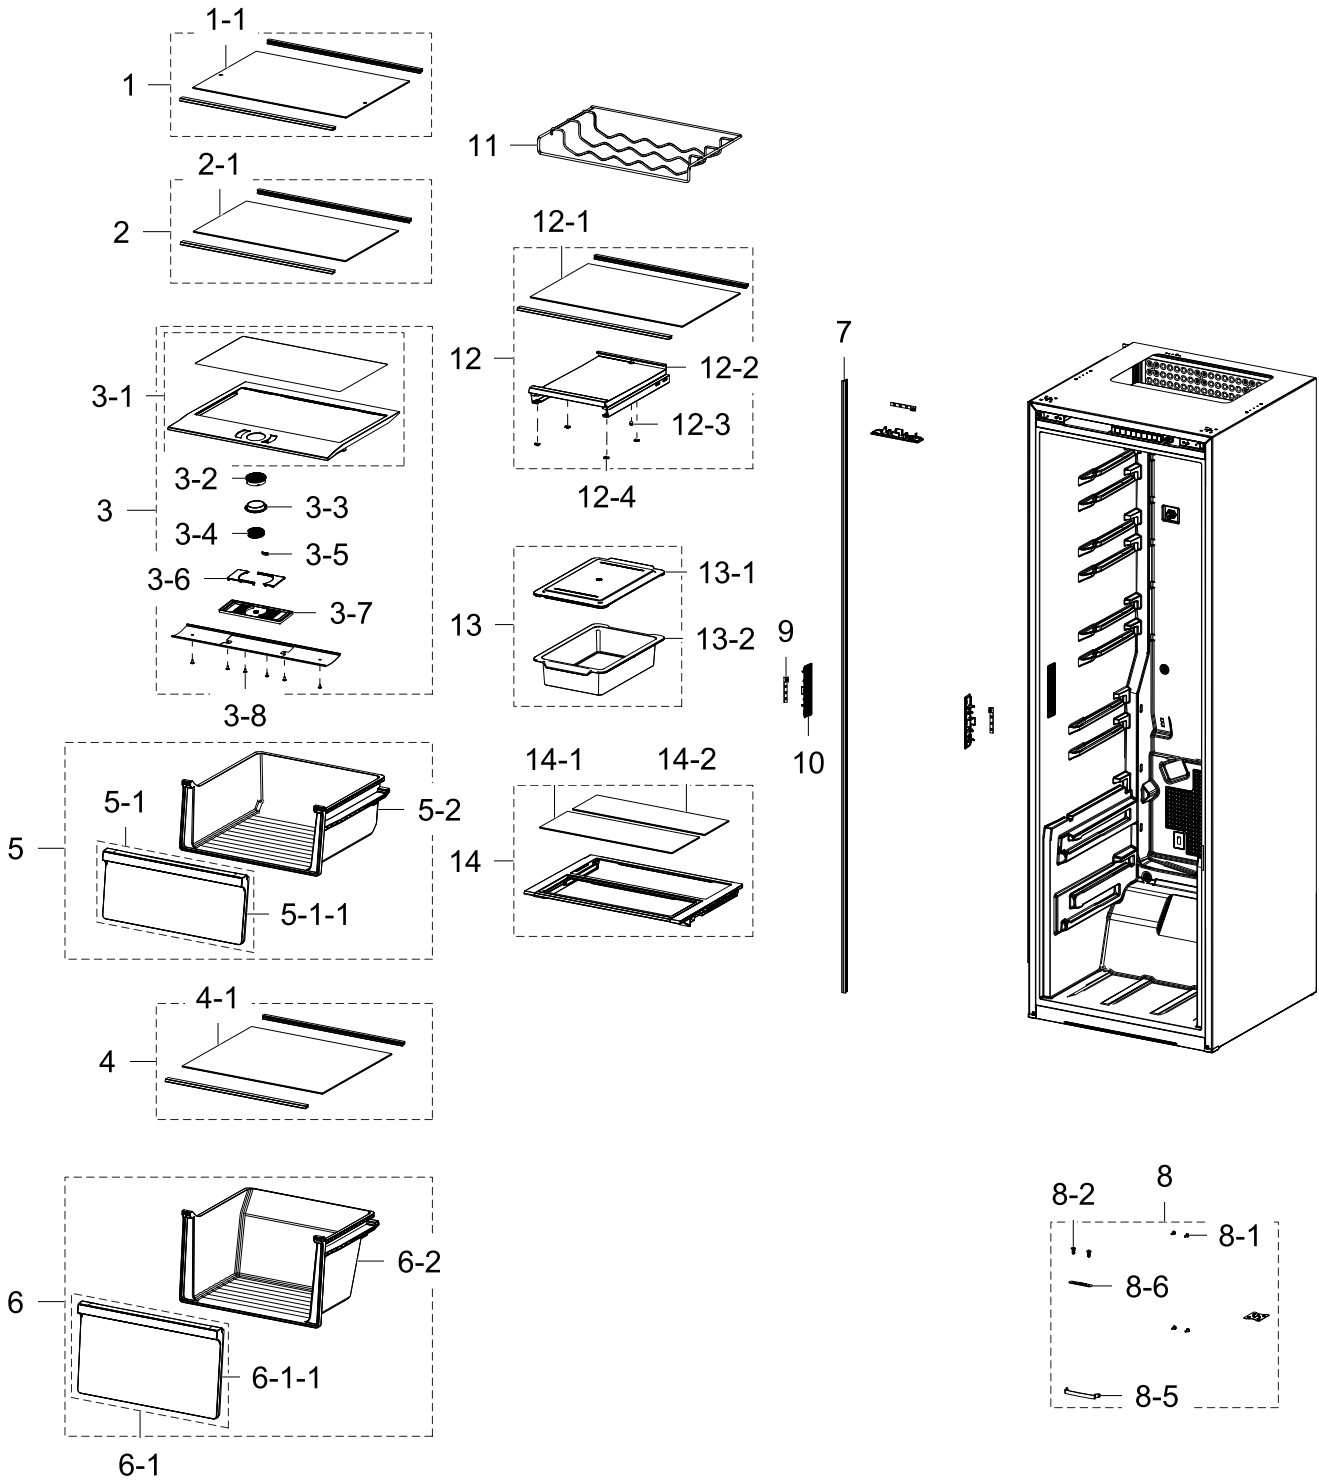

1. Fridge

Exploded View

Parts List

No.	Lvl.	Loc.	Material Code	Description & Specification	SNA	Qty.
1	2		DA97-17517B	ASSY SHELF-REF UP; RR7000M,SILVER TRIM	SA	1
1-1	3		DA64-05319A	GLASS-SHELF REF; RR7000M,GLASS,3.2,494,35	SNA	2
2	2	A0186	DA97-17521B	ASSY SHELF-REF; RR7000M,SILVER TRIM	SA	1
2-1	3		DA64-05320A	GLASS-SHELF REF; RR7000M,GLASS,3.2,494,29	SNA	1
3	2		DA97-17680A	ASSY SHELF VEG-LOW; RR7000M,KNOB OPTION	SA	1
3-1	3		DA97-18207A	ASSY SHELF-REF LOW; RR7000M,GLASS ASSY, K	SNA	1
3-2	3		DA67-04351A	SHELF-A; RR7000M,GPPS,TP BLUE	SA	1
3-3	3		DA67-04353A	SHELF-B; RR7000M,ABS,Chrome silver	SA	1
3-4	3		DA61-12215A	SPRING SHAFT-SHELF; RR7000,STS304,39.5,42	SA	1
3-5	3		DA61-12214A	SPRING ETC-SHELF; RR7000M,STS304,T0.3	SA	1
3-6	3		DA67-04354A	CAP SHELF; RR7000M,HIPS,S834S1,COOL WHITE	SA	2
3-7	3		DA67-04352A	SHELF-BOTTOM; RR7000M,ABS,Chrome silver	SA	1
3-8	3	G0412	6002-000239	SCREW-TAPPING; TH,+,NO,2S,M4,L8,ZPC(WHT),	SA	6
4	2		DA97-17522B	ASSY SHELF-REF LOW; RR7000M	SA	1
4-1	3		DA64-05322A	GLASS-SHELF REF LOW; RR7000M,GLASS,3.2,45	SNA	1
5	2		DA97-17509B	ASSY CASE VEG-UP; RR7000M,H/S	SA	1
5-1	3		DA97-17816B	ASSY COVER VEG-UP; RR7000M,ASSY, PRINT, H	SNA	1
5-1-1	4		DA63-08632A	COVER VEG-UP; RR7000M,GPPS,TP BLUE	SNA	1
5-2	3		DA61-11348A	CASE VEG-UP; RR7000M,PP,COOL WHITE	SNA	1
6	2	M0300	DA97-17508B	ASSY CASE VEG-LOW; RR7000M,Hot Stamping	SA	1
6-1	3		DA97-17817B	ASSY COVER VEG-LOW; RR7000M,ASSY, PRINT,	SNA	1
6-1-1	4	M0272	DA63-08629A	COVER VEG-LOW; RR7000M,GPPS,TP BLUE	SNA	1
6-2	3		DA61-11344A	CASE VEG-LOW; RR7000M,PP,COOL WHITE	SNA	1
7	2		DA61-10672D	FIXER; RR7000M,ABS,INOX GRAY,HG-0760GP,GY	SA	1
8	2		DA99-04217A	ASSY ACCESSORY; RR7000M,PAIR	SNA	1
8-1	3	G0412	6002-000215	SCREW-TAPPING; TH,+,NO,1,M4,L16,ZPC(WHT),	SNA	5
8-2	3	G0412	6002-000613	SCREW-TAPPING; TH,+,-,2,M5,L16,ZPC(WHT),S	SA	2
8-5	3		DA61-10671A	REINF LEG-BOTTOM; BK,CR-SPCC,T1.2,PAIR IN	SA	1
8-6	3		DA61-10679A	FIXER LOCKER; BK,CR-SPCC,T1,PAIR INSTALL	SA	1