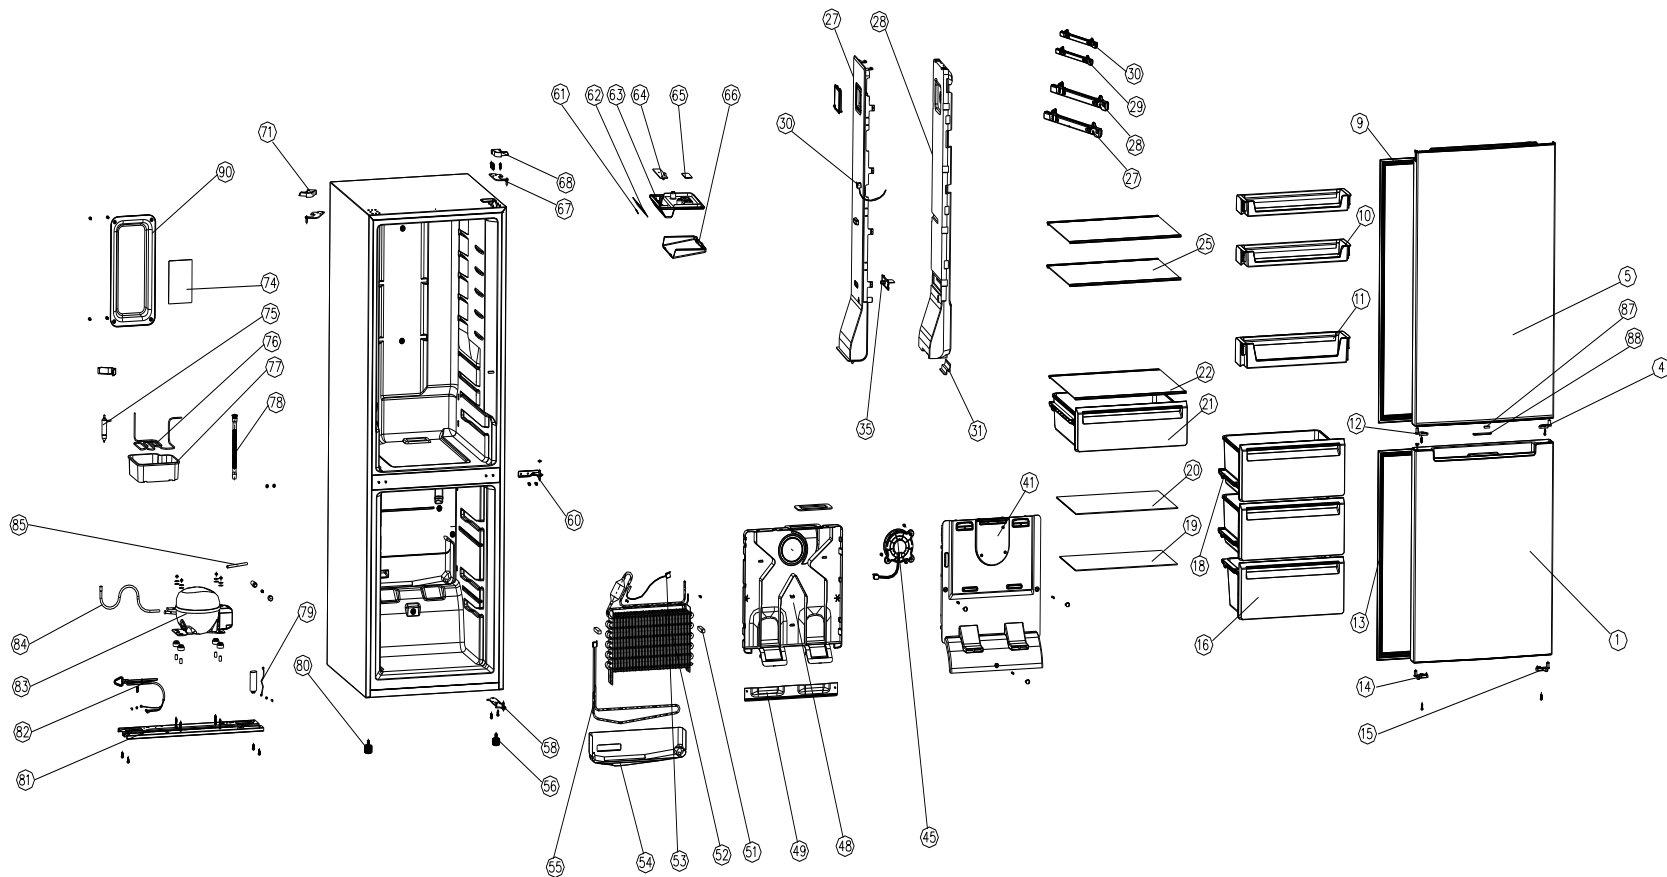

## Parts list

No.	Parts code	Description of Spare Part	Quantity
1	2100280314W	Lower door	1
4	2208510008	Right limit block of door	1
5	2100280313W	Upper Door	1
9	2200200016	Upper door gasket	1
10	20122050716	Upper door Middle balcony	2
11	20122050717	Upper door lower balcony	1
12	2208510009	Left limit block of door	1
13	2200200017	Lower door gasket	1
14	2208510011	Lower door left aid-closer	1
15	2208510010	Lower door right aid-closer	1
16	2207300051	Lower Drawer	1
18	2207300050	Upper Drawer	2
19	3071300098	Freeze Glass partition,Lower	1
20	3071300097	Freeze Glass partition,Upper	1
21	2106140018	Crisper drawer	1
22	2106120155	Cover of Crisper Box	1
25	2106100023	Shelf of refrigerator chamber	2
27	2208500066	Front Cover of refrigerator wind parts	1
28	2701000131	Foam of refrigerator wind parts	1
30	2501100008	Temperature sensor	1
31	2208200114	Adjust baffle of refrigerator wind parts	1
35	2208100310	Manual damper lever	1
41	20122990684	Decorative block of Freeze wind parts	1
45	3059900040	DC centrifugal motor assembly	1
48	20122990683	Freeze wind parts bracket	1
49	3039900346	Water board of freeze wind parts	1
51	2701000085	Block gine of Wind bubble	2
52	3040300072	Fin Evaperator	1
53	3059900038	Temperature sensor	1
54	3039900301	Fixed slot of heater	1
55	3050700022	drip tray of calorifie	1