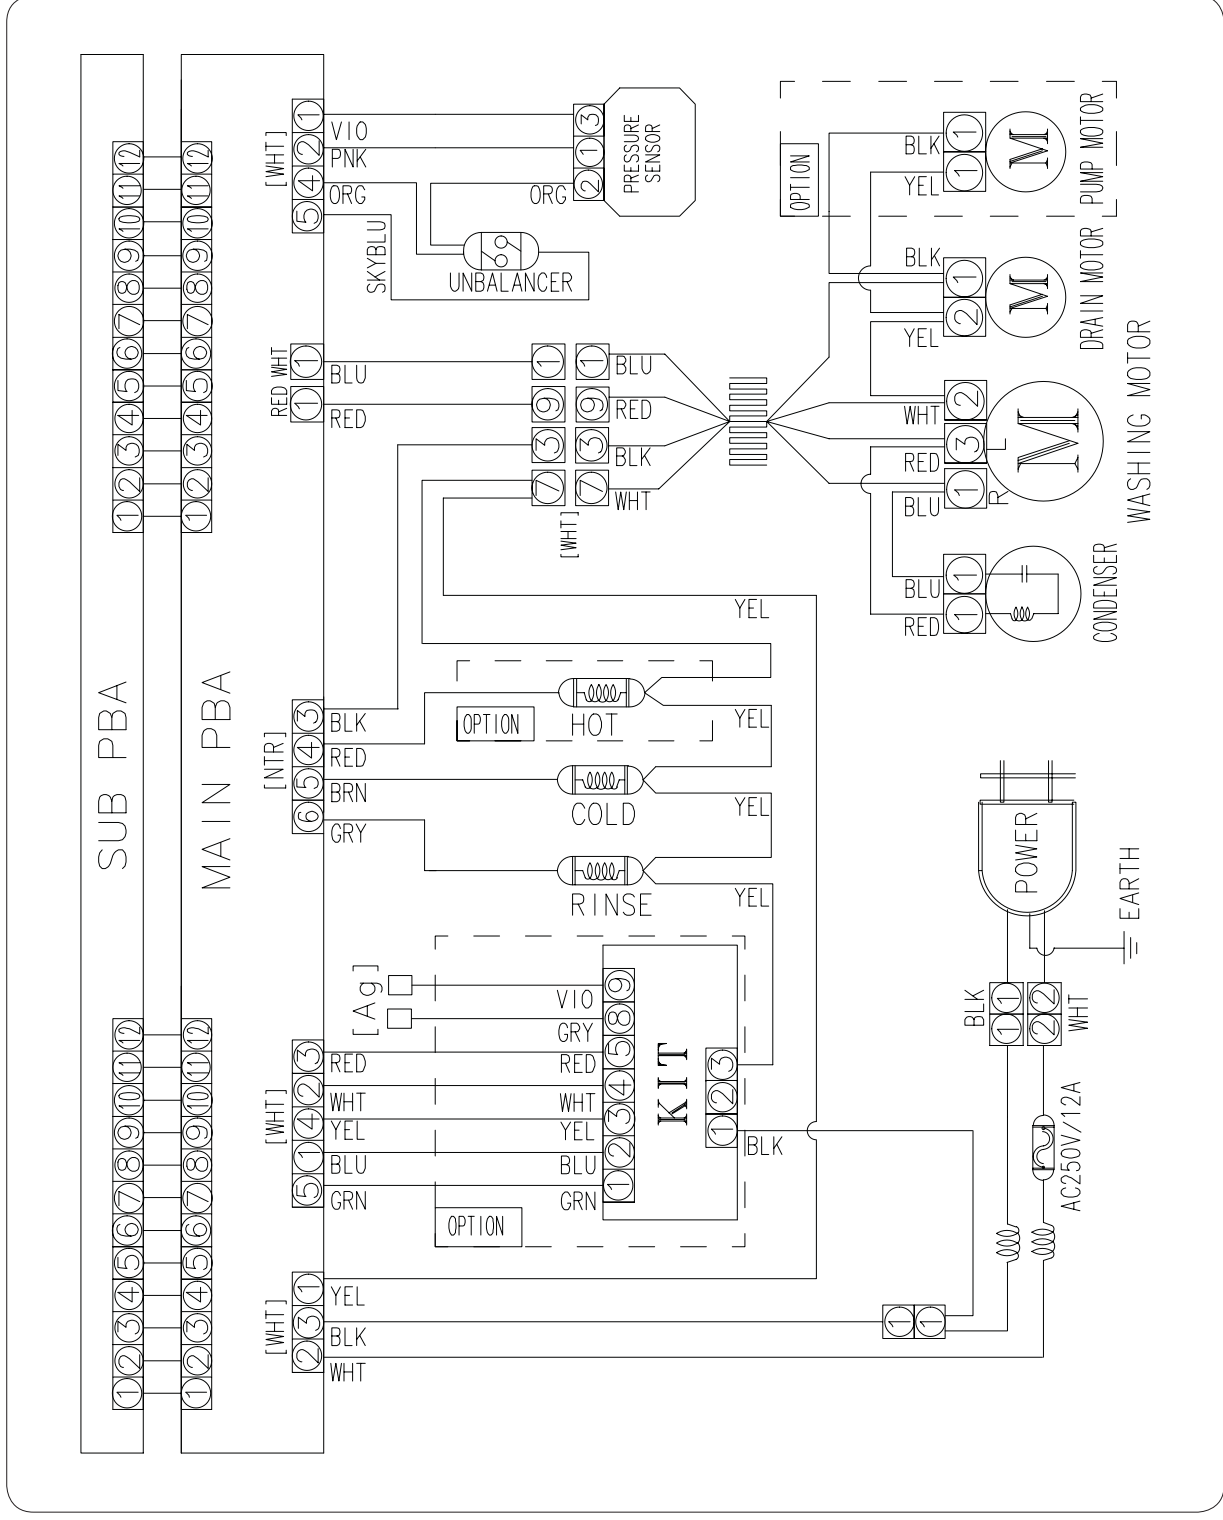

## 7. Wiring Diagram

### 7-1. Wiring Diagram

■ Reference Information

BLK	BLACK
BLU	BLUE
GRN	GREEN
GRY	GRAY
NTR	
ORG	ORANGE
PNK	PINK
RED	RED
SKYBLU	SKYBLUE
VIO	VIOLET
WHT	WHITE
YEL	YELLOW

N.F (Noise Filter)
SENSOR PRESSURE
SILVER NANO
SILVER NANO
DRY CONDENSOR
DRY MOTOR
THERMOSTAT
DOOR LOCK
DOOR OPEN
DOOR S/W
HOT VALVE
MAIN VALVE
PRE VALVE
DRY VALVE
DRAIN MOTOR
WATER HEATER
STEAM HEATER
DRY HEATER
SPLICE